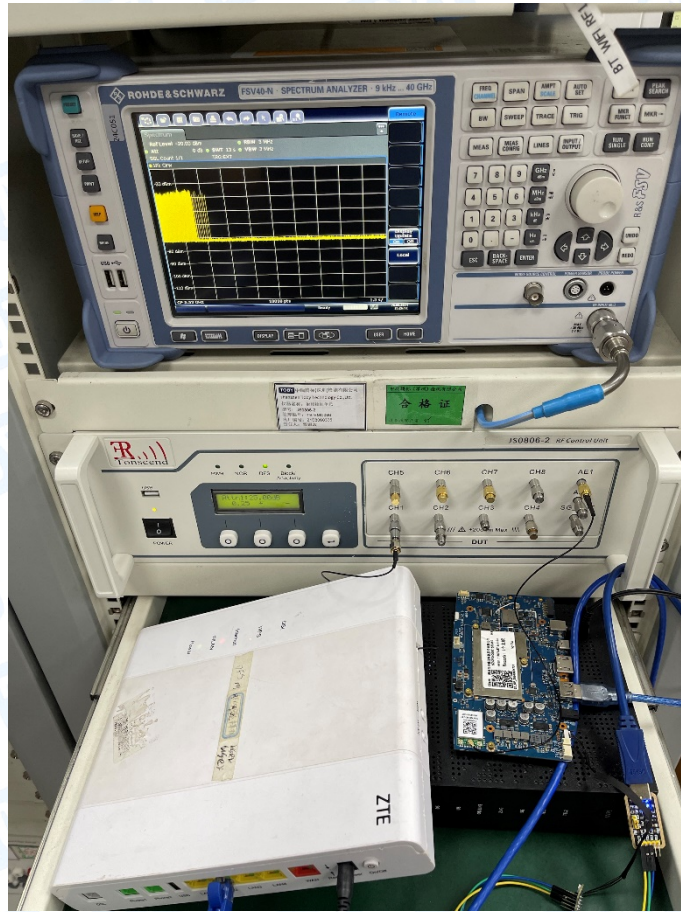

# Appendix V EUT Test Photographs

Photo of Setup for Conducted Emission(AC POWER)

Photo of Setup for Radiated Emission (30MHz~1GHz)

**Photo of Setup for Radiated Emission (Above 1 GHz)**

**Photo of Setup for Radiated Emission (Above 1 GHz)**

### Photo of Setup for DFS Test

-----END OF REPORT-----