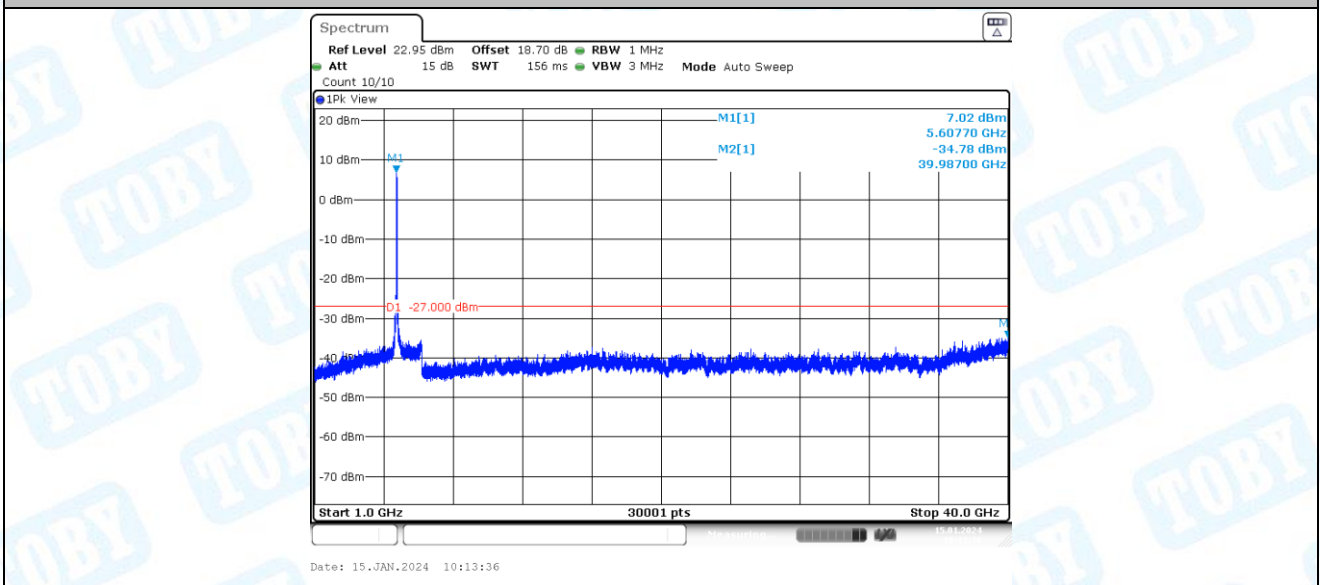

11AC80-CDD_Ant1_5610_1000~40000