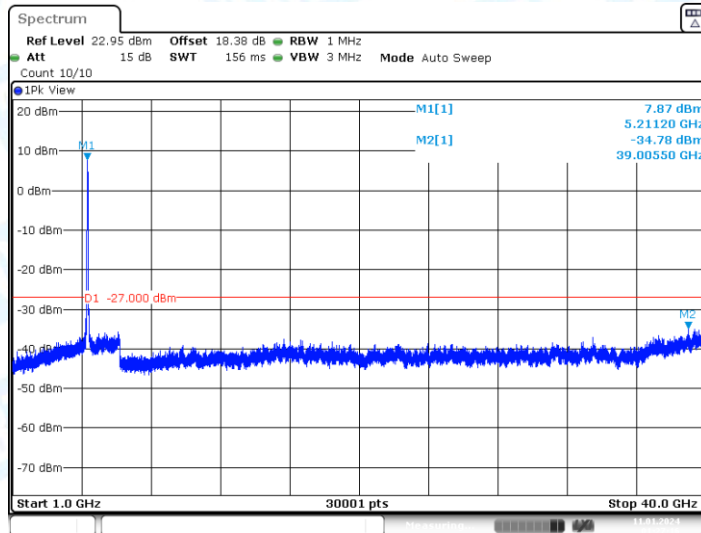

11AC80-CDD_Ant1_5210_1000~40000

Date: 11.JAN.2024 01:27:17