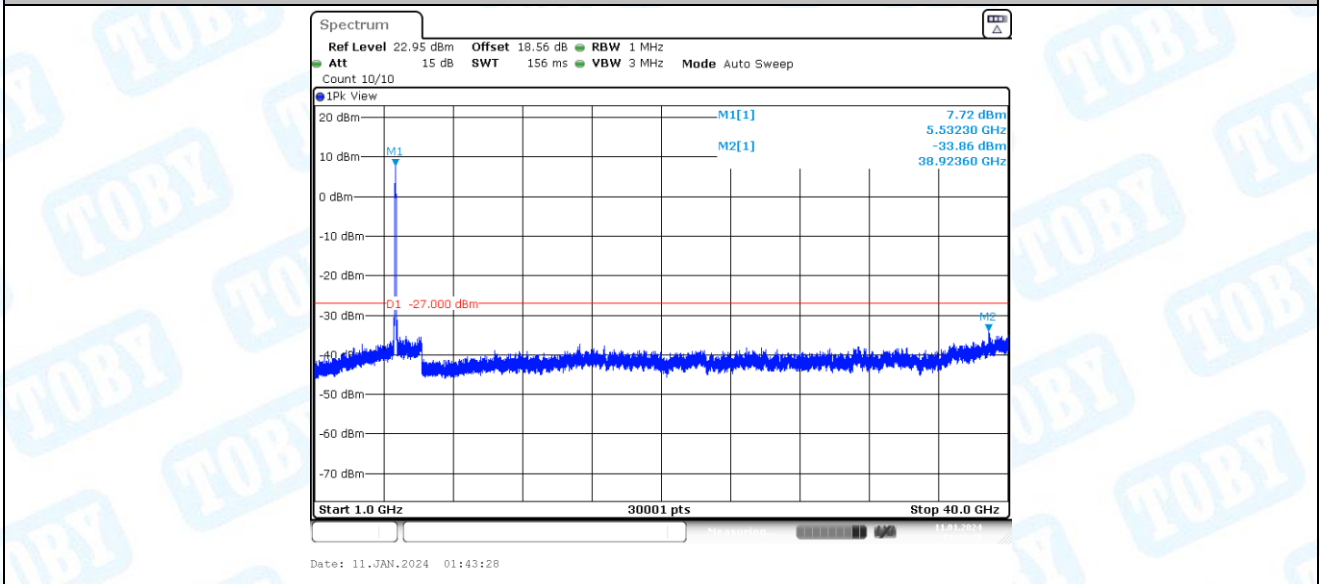

11AC80-CDD_Ant2_5290_30~1000

Date: 11.JAN.2024 01:36:12

11AC80-CDD_Ant2_5290_1000~40000

Date: 11.JAN.2024 01:36:37

11AC80-CDD_Ant1_5530_30~1000

11AC80-CDD_Ant1_5530_1000~40000

11AC80-CDD_Ant2_5530_30~1000

11AC80-CDD_Ant2_5530_1000~40000