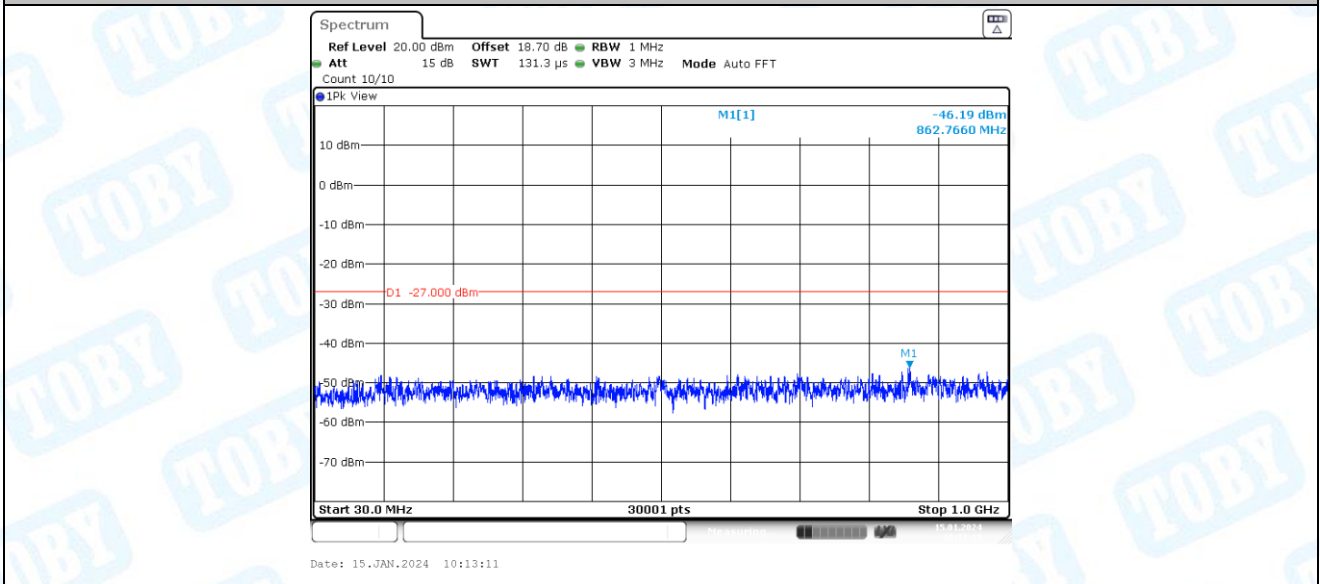

11AC80-CDD_Ant1_5610_30~1000