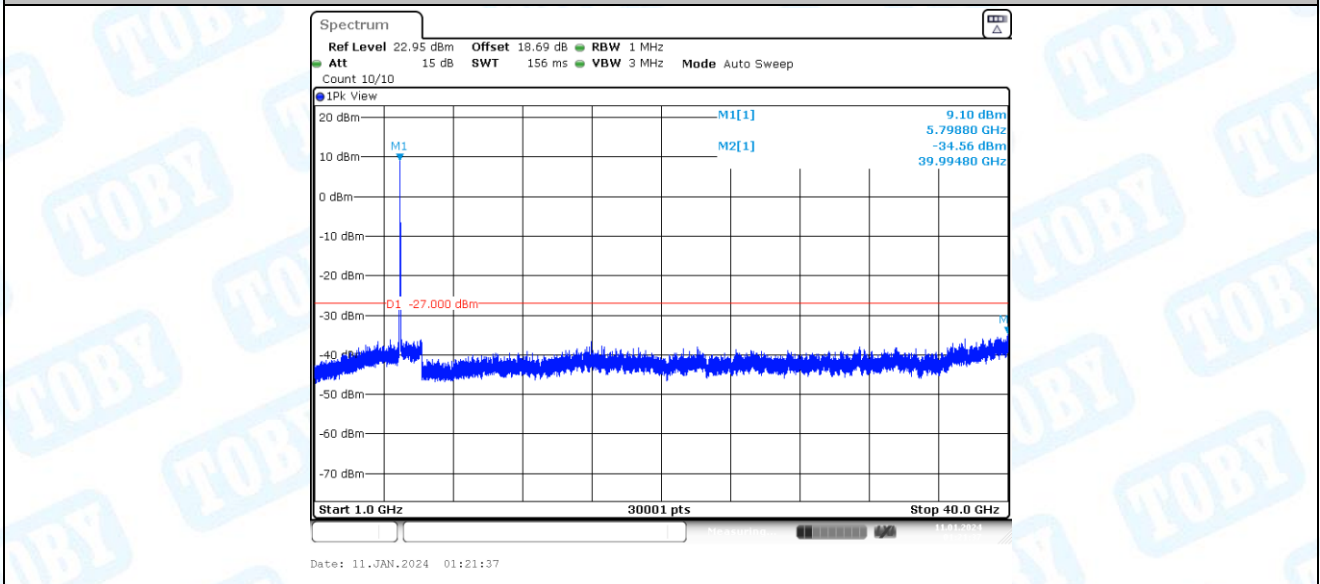

11AC40-CDD_Ant1_5795_1000~40000