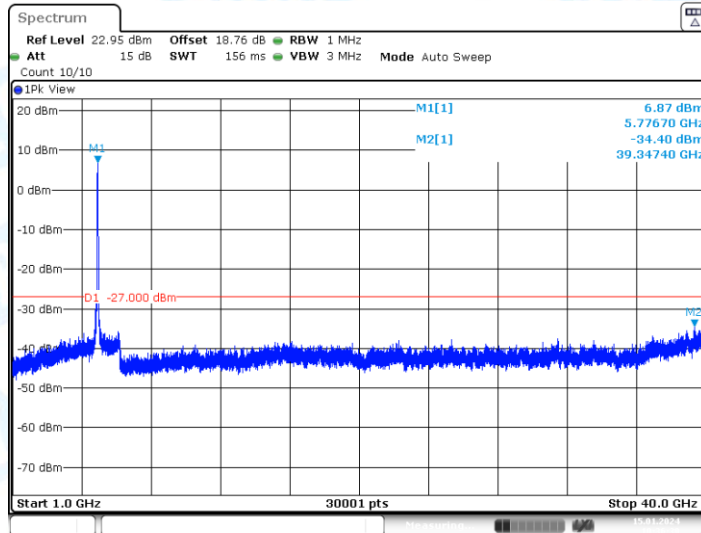

11AC80-CDD_Ant2_5775_1000~40000

Date: 15.JAN.2024 10:36:31