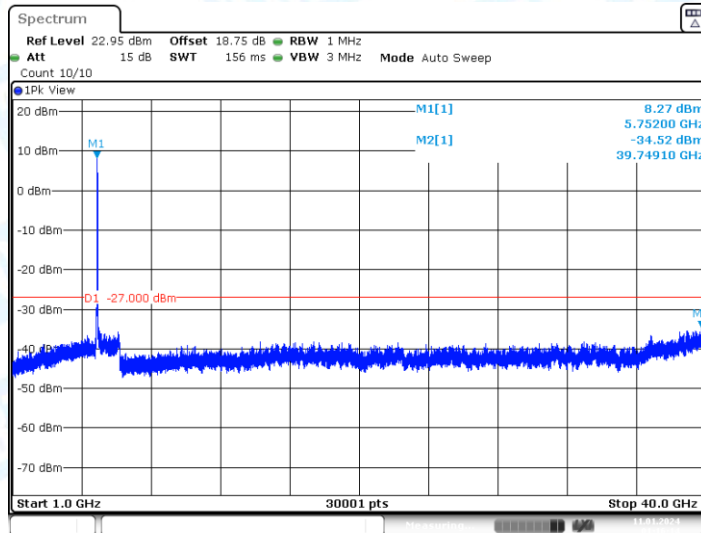

11AC40-CDD_Ant2_5710_1000~40000

11AC40-CDD_Ant1_5755_30~1000

11AC40-CDD_Ant1_5755_1000~40000

Date: 11.JAN.2024 01:14:33

11AC40-CDD_Ant2_5755_30~1000

Date: 11.JAN.2024 01:16:01

11AC40-CDD_Ant2_5755_1000~40000