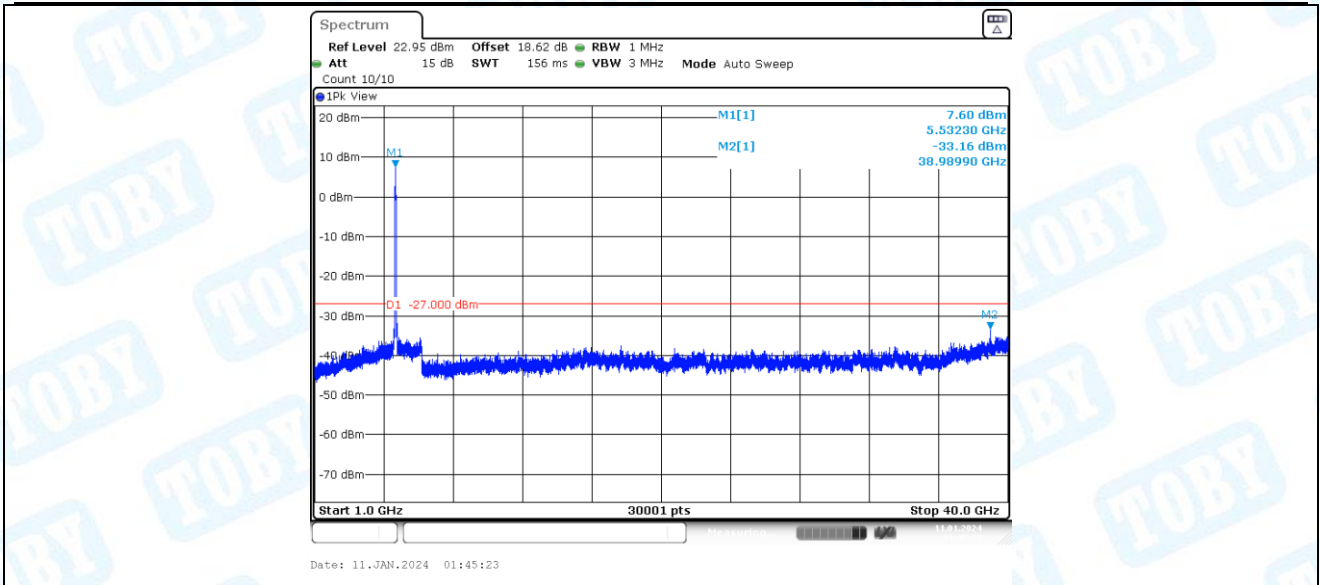

11AC80-CDD_Ant2_5290_30~1000

Date: 11.JAN.2024 01:36:12

11AC80-CDD_Ant2_5290_1000~40000

Date: 11.JAN.2024 01:36:37

11AC80-CDD_Ant1_5530_30~1000

11AC80-CDD_Ant1_5530_1000~40000

11AC80-CDD_Ant2_5530_30~1000

11AC80-CDD_Ant2_5530_1000~40000