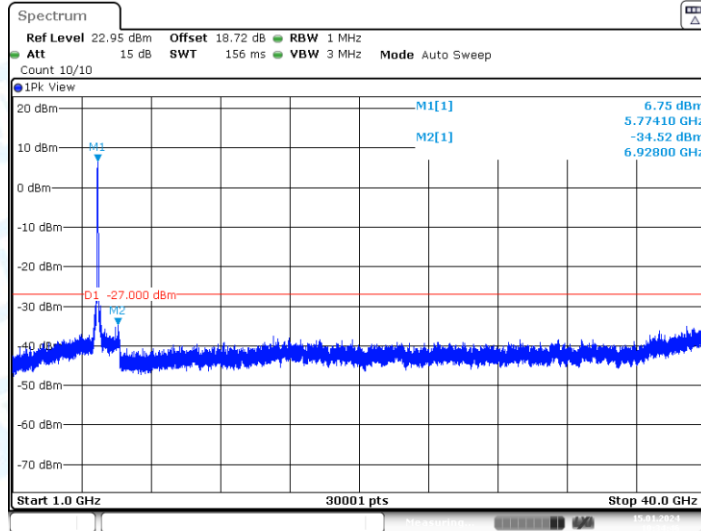

11AC80-CDD_Ant2_5690_30~1000

Date: 15.JAN.2024 10:26:14

11AC80-CDD_Ant2_5690_1000~40000

Date: 15.JAN.2024 10:26:39

11AC80-CDD_Ant1_5775_30~1000

Date: 15.JAN.2024 10:34:33

11AC80-CDD_Ant1_5775_1000~40000

Date: 15.JAN.2024 10:34:45