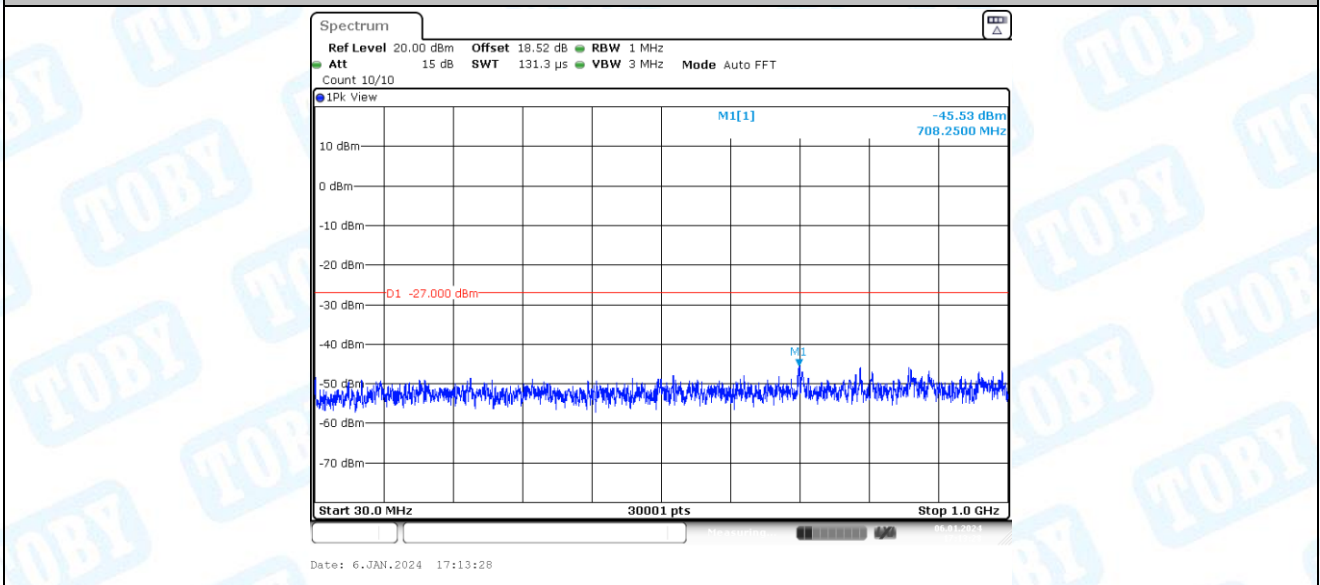

Date: 6.JAN.2024 17:06:32

11AC20-CDD\_Ant1\_5280\_30~1000

11AC20-CDD\_Ant1\_5280\_1000~40000

11AC20-CDD\_Ant2\_5280\_30~1000

11AC20-CDD\_Ant2\_5280\_1000~40000

Date: 6.JAN.2024 17:13:53

11AC20-CDD\_Ant1\_5320\_30~1000