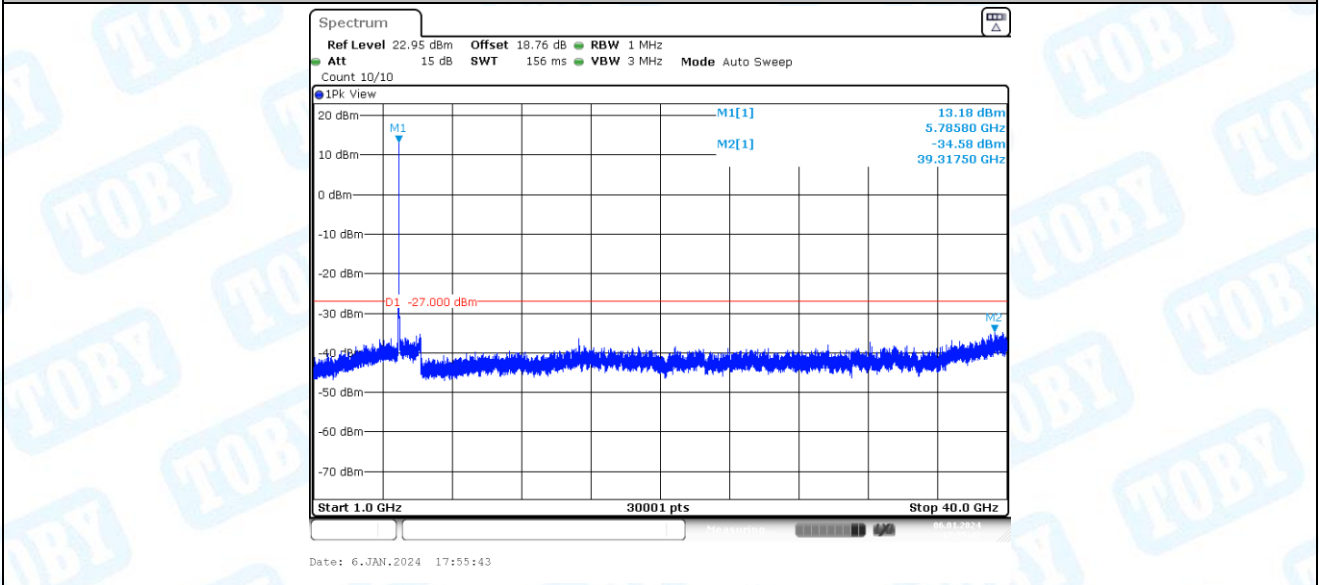

Date: 6.JAN.2024 17:46:50

11AC20-CDD\_Ant1\_5785\_30~1000

Date: 6.JAN.2024 17:50:55

11AC20-CDD\_Ant1\_5785\_1000~40000

Date: 6.JAN.2024 17:51:08

11AC20-CDD\_Ant2\_5785\_30~1000

11AC20-CDD\_Ant2\_5785\_1000~40000