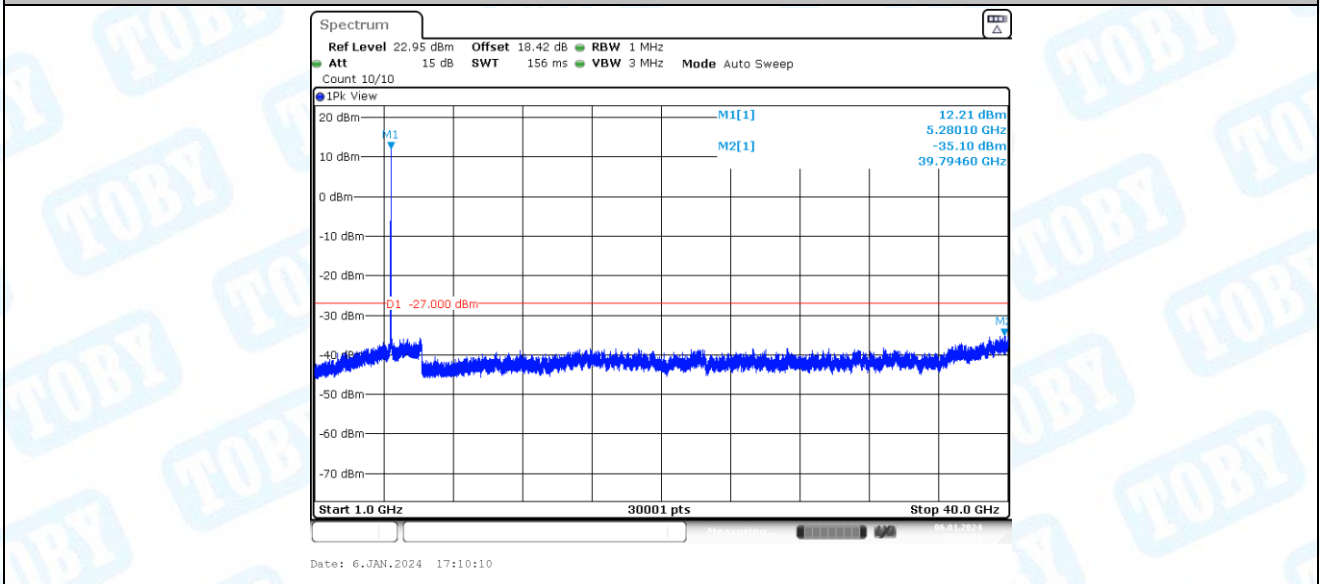

11AC20-CDD_Ant1_5280_1000~40000