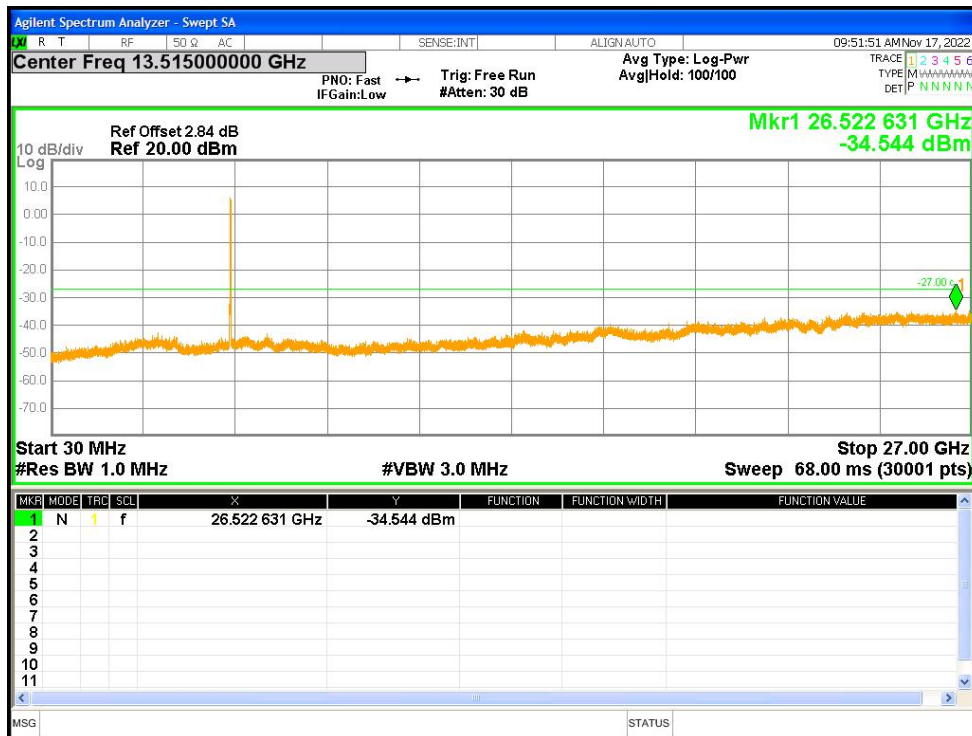

Tx. Spurious NVNT n20 5200MHz Ant1 Emission

Tx. Spurious NVNT n20 5200MHz Ant2 Emission

Tx. Spurious NVNT n20 5240MHz Ant1 Emission

Tx. Spurious NVNT n20 5240MHz Ant2 Emission

Tx. Spurious NVNT n20 5260MHz Ant1 Emission

Tx. Spurious NVNT n20 5260MHz Ant2 Emission

Tx. Spurious NVNT n20 5280MHz Ant1 Emission

Tx. Spurious NVNT n20 5280MHz Ant2 Emission

Tx. Spurious NVNT n20 5320MHz Ant1 Emission

Tx. Spurious NVNT n20 5320MHz Ant2 Emission

Tx. Spurious NVNT n20 5500MHz Ant1 Emission

Tx. Spurious NVNT n20 5500MHz Ant2 Emission

Tx. Spurious NVNT n20 5600MHz Ant1 Emission

Tx. Spurious NVNT n20 5600MHz Ant2 Emission

Tx. Spurious NVNT n20 5700MHz Ant1 Emission

Tx. Spurious NVNT n20 5700MHz Ant2 Emission

Tx. Spurious NVNT n20 5745MHz Ant1 Emission

Tx. Spurious NVNT n20 5745MHz Ant2 Emission

Tx. Spurious NVNT n20 5785MHz Ant1 Emission

Tx. Spurious NVNT n20 5785MHz Ant2 Emission