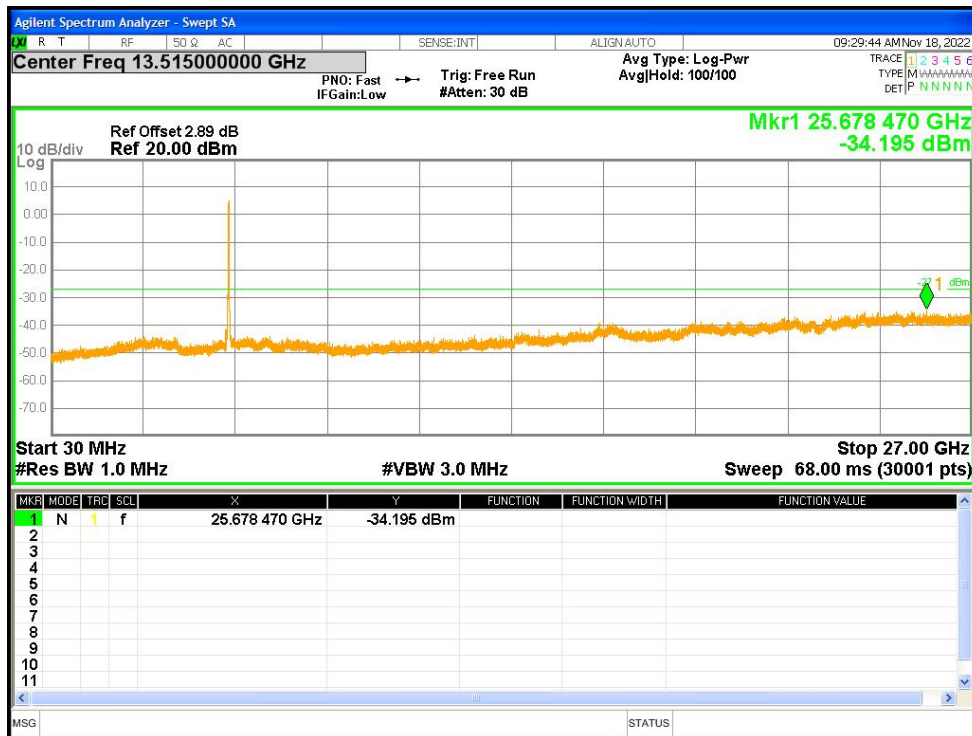

Tx. Spurious NVNT n20 5500MHz Ant1 Emission

Tx. Spurious NVNT n20 5500MHz Ant2 Emission

Tx. Spurious NVNT n20 5600MHz Ant1 Emission

Tx. Spurious NVNT n20 5600MHz Ant2 Emission

Tx. Spurious NVNT n20 5700MHz Ant1 Emission

Tx. Spurious NVNT n20 5700MHz Ant2 Emission

Tx. Spurious NVNT n20 5745MHz Ant1 Emission

Tx. Spurious NVNT n20 5745MHz Ant2 Emission

Tx. Spurious NVNT n20 5785MHz Ant1 Emission

Tx. Spurious NVNT n20 5785MHz Ant2 Emission

Tx. Spurious NVNT n20 5825MHz Ant1 Emission

Tx. Spurious NVNT n20 5825MHz Ant2 Emission

Tx. Spurious NVNT n40 5190MHz Ant1 Emission

Tx. Spurious NVNT n40 5190MHz Ant2 Emission

Tx. Spurious NVNT n40 5230MHz Ant1 Emission

Tx. Spurious NVNT n40 5230MHz Ant2 Emission

Tx. Spurious NVNT n40 5270MHz Ant1 Emission

Tx. Spurious NVNT n40 5270MHz Ant2 Emission

Tx. Spurious NVNT n40 5310MHz Ant1 Emission

Tx. Spurious NVNT n40 5310MHz Ant2 Emission