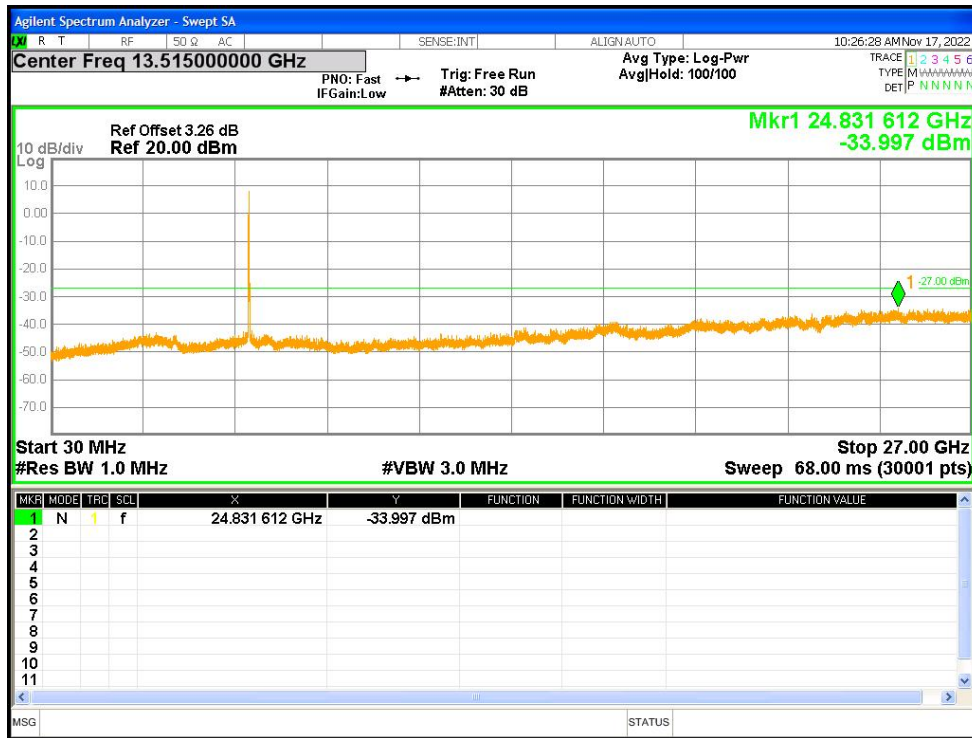

Tx. Spurious NVNT n20 5500MHz Ant1 Emission

Tx. Spurious NVNT n20 5500MHz Ant2 Emission

Tx. Spurious NVNT n20 5600MHz Ant1 Emission

Tx. Spurious NVNT n20 5600MHz Ant2 Emission

Tx. Spurious NVNT n20 5700MHz Ant1 Emission

Tx. Spurious NVNT n20 5700MHz Ant2 Emission

Tx. Spurious NVNT n20 5745MHz Ant1 Emission

Tx. Spurious NVNT n20 5745MHz Ant2 Emission

Tx. Spurious NVNT n20 5785MHz Ant1 Emission

Tx. Spurious NVNT n20 5785MHz Ant2 Emission

Tx. Spurious NVNT n20 5825MHz Ant1 Emission

Tx. Spurious NVNT n20 5825MHz Ant2 Emission

Tx. Spurious NVNT n40 5190MHz Ant1 Emission

Tx. Spurious NVNT n40 5190MHz Ant2 Emission

Tx. Spurious NVNT n40 5230MHz Ant1 Emission

Tx. Spurious NVNT n40 5230MHz Ant2 Emission

Tx. Spurious NVNT n40 5270MHz Ant1 Emission

Tx. Spurious NVNT n40 5270MHz Ant2 Emission

Tx. Spurious NVNT n40 5310MHz Ant1 Emission

Tx. Spurious NVNT n40 5310MHz Ant2 Emission