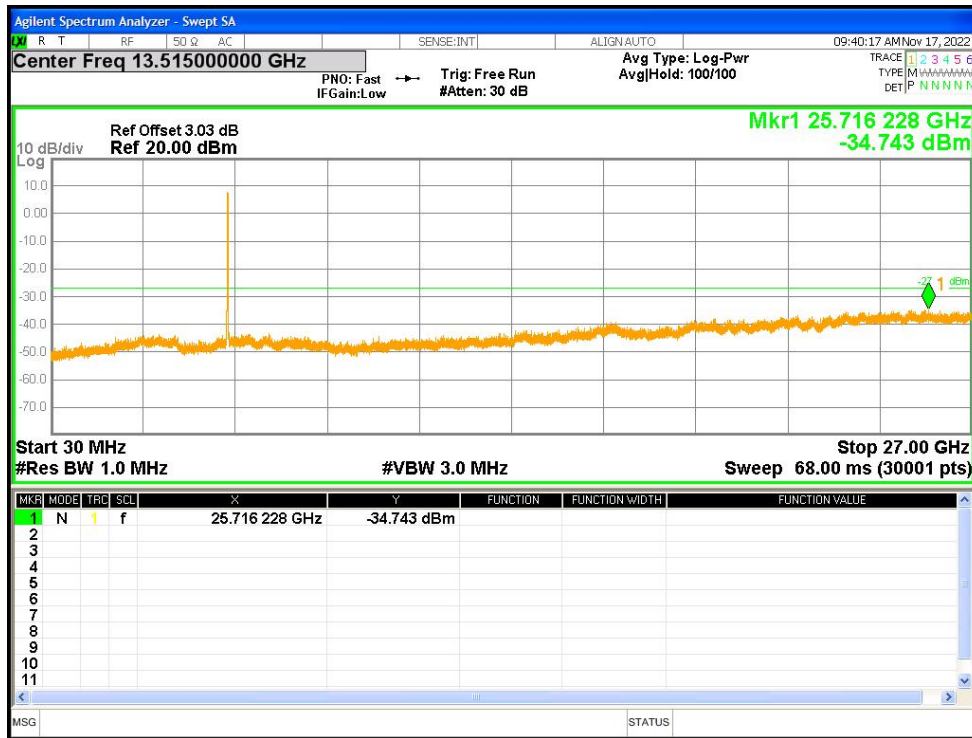

Tx. Spurious NVNT ac80 5290MHz Ant1 Emission

Tx. Spurious NVNT ac80 5290MHz Ant2 Emission

Tx. Spurious NVNT ac80 5530MHz Ant1 Emission

Tx. Spurious NVNT ac80 5530MHz Ant2 Emission

Tx. Spurious NVNT ac80 5610MHz Ant1 Emission

Tx. Spurious NVNT ac80 5610MHz Ant2 Emission

Tx. Spurious NVNT ac80 5775MHz Ant1 Emission

Tx. Spurious NVNT ac80 5775MHz Ant2 Emission

Tx. Spurious NVNT n20 5180MHz Ant1 Emission

Tx. Spurious NVNT n20 5180MHz Ant2 Emission

Tx. Spurious NVNT n20 5200MHz Ant1 Emission

Tx. Spurious NVNT n20 5200MHz Ant2 Emission

Tx. Spurious NVNT n20 5240MHz Ant1 Emission

Tx. Spurious NVNT n20 5240MHz Ant2 Emission

Tx. Spurious NVNT n20 5260MHz Ant1 Emission

Tx. Spurious NVNT n20 5260MHz Ant2 Emission

Tx. Spurious NVNT n20 5280MHz Ant1 Emission

Tx. Spurious NVNT n20 5280MHz Ant2 Emission

Tx. Spurious NVNT n20 5320MHz Ant1 Emission

Tx. Spurious NVNT n20 5320MHz Ant2 Emission