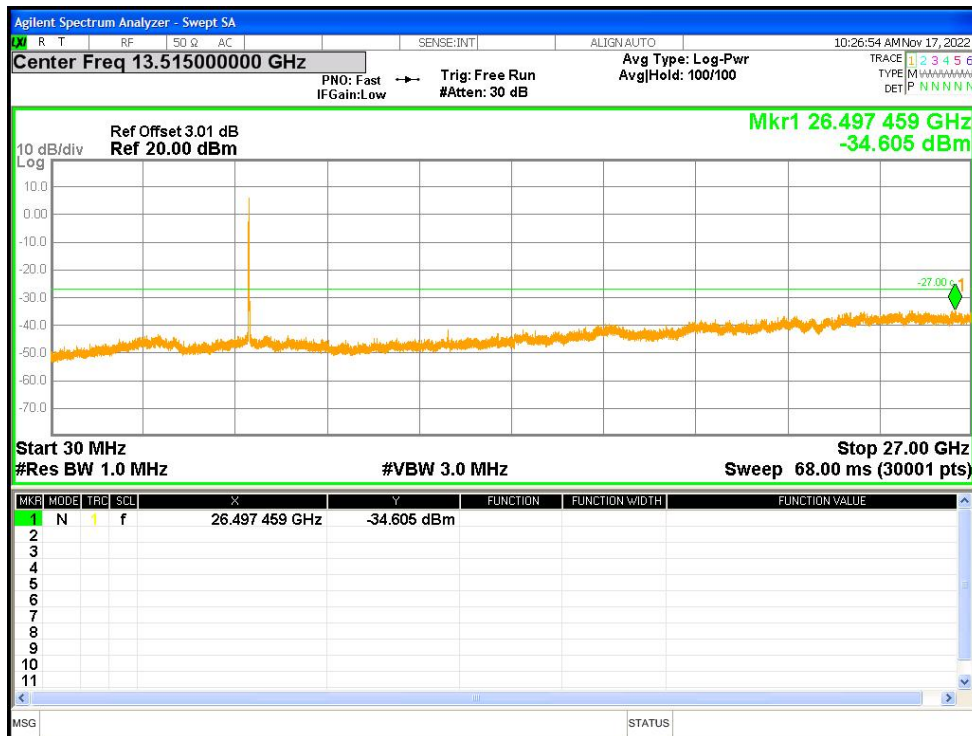

Tx. Spurious NVNT n20 5500MHz Ant1 Emission

Tx. Spurious NVNT n20 5500MHz Ant2 Emission

Tx. Spurious NVNT n20 5600MHz Ant1 Emission

Tx. Spurious NVNT n20 5600MHz Ant2 Emission

Tx. Spurious NVNT n20 5700MHz Ant1 Emission

Tx. Spurious NVNT n20 5700MHz Ant2 Emission

Tx. Spurious NVNT n20 5745MHz Ant1 Emission

Tx. Spurious NVNT n20 5745MHz Ant2 Emission

Tx. Spurious NVNT n20 5785MHz Ant1 Emission

Tx. Spurious NVNT n20 5785MHz Ant2 Emission

Tx. Spurious NVNT n20 5825MHz Ant1 Emission

Tx. Spurious NVNT n20 5825MHz Ant2 Emission

Tx. Spurious NVNT n40 5190MHz Ant1 Emission

Tx. Spurious NVNT n40 5190MHz Ant2 Emission

Tx. Spurious NVNT n40 5230MHz Ant1 Emission