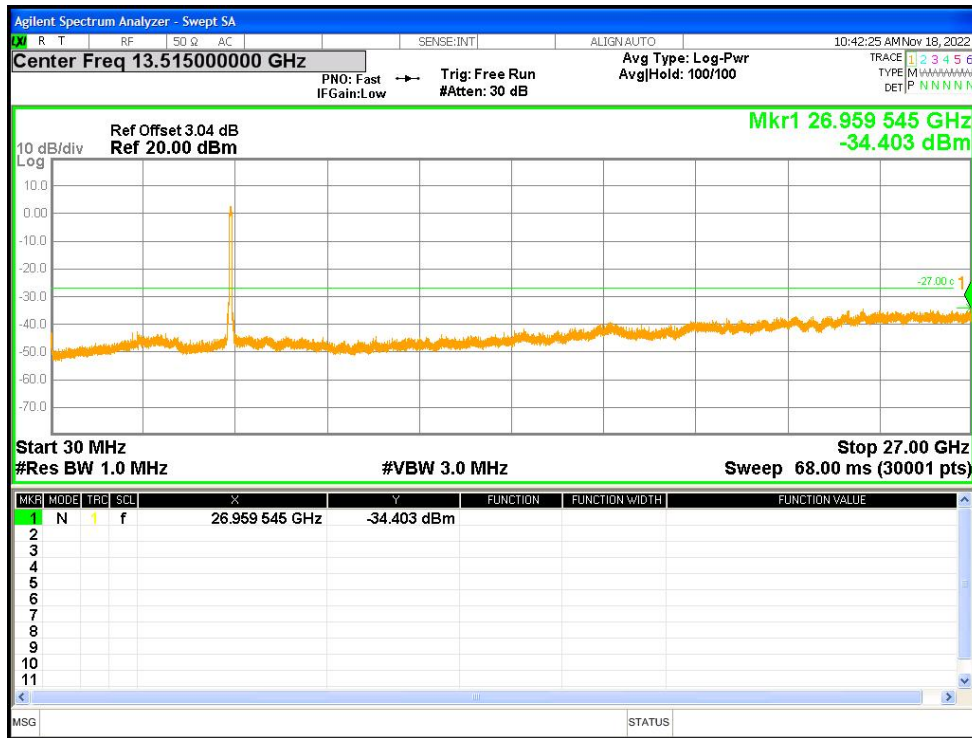

Tx. Spurious NVNT ac80 5290MHz Ant1 Emission

Tx. Spurious NVNT ac80 5290MHz Ant2 Emission

Tx. Spurious NVNT ac80 5530MHz Ant1 Emission

Tx. Spurious NVNT ac80 5530MHz Ant2 Emission

Tx. Spurious NVNT ac80 5610MHz Ant1 Emission

Tx. Spurious NVNT ac80 5610MHz Ant2 Emission

Tx. Spurious NVNT ac80 5775MHz Ant1 Emission

Tx. Spurious NVNT ac80 5775MHz Ant2 Emission

Tx. Spurious NVNT n20 5180MHz Ant1 Emission

Tx. Spurious NVNT n20 5180MHz Ant2 Emission

Tx. Spurious NVNT n20 5200MHz Ant1 Emission

Tx. Spurious NVNT n20 5200MHz Ant2 Emission

Tx. Spurious NVNT n20 5240MHz Ant1 Emission

Tx. Spurious NVNT n20 5240MHz Ant2 Emission

Tx. Spurious NVNT n20 5260MHz Ant1 Emission

Tx. Spurious NVNT n20 5260MHz Ant2 Emission

Tx. Spurious NVNT n20 5280MHz Ant1 Emission

Tx. Spurious NVNT n20 5280MHz Ant2 Emission

Tx. Spurious NVNT n20 5320MHz Ant1 Emission

Tx. Spurious NVNT n20 5320MHz Ant2 Emission