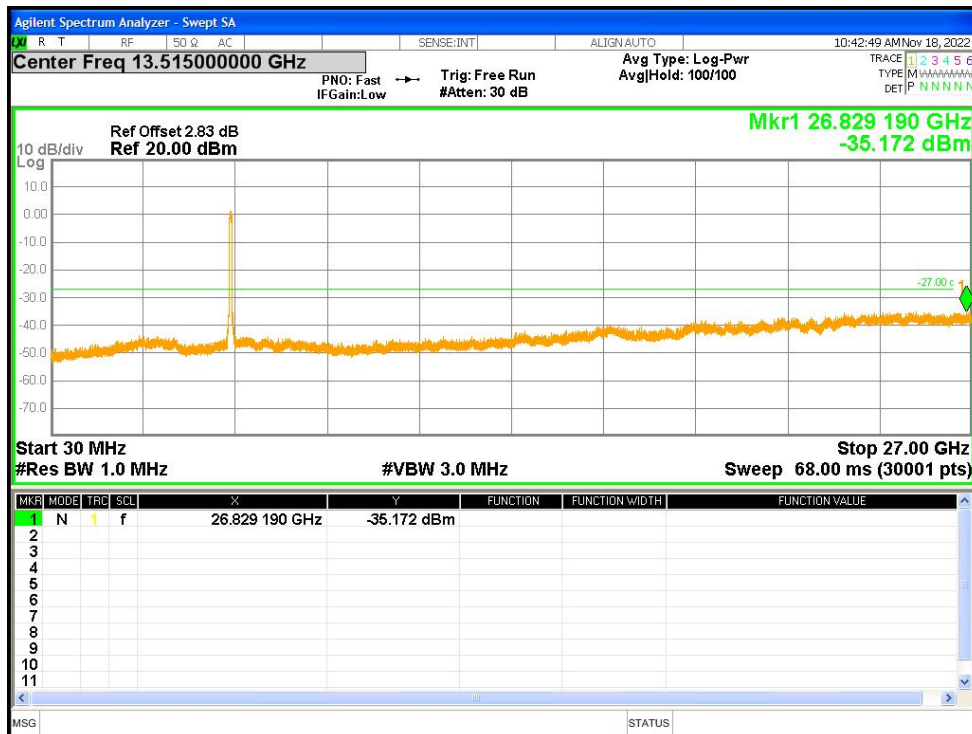

Tx. Spurious NVNT ac80 5290MHz Ant1 Emission

Tx. Spurious NVNT ac80 5290MHz Ant2 Emission

Tx. Spurious NVNT ac80 5530MHz Ant1 Emission

Tx. Spurious NVNT ac80 5530MHz Ant2 Emission

Tx. Spurious NVNT ac80 5610MHz Ant1 Emission

Tx. Spurious NVNT ac80 5610MHz Ant2 Emission

Tx. Spurious NVNT ac80 5775MHz Ant1 Emission

Tx. Spurious NVNT ac80 5775MHz Ant2 Emission

Tx. Spurious NVNT n20 5180MHz Ant1 Emission

Tx. Spurious NVNT n20 5180MHz Ant2 Emission

Tx. Spurious NVNT n20 5200MHz Ant1 Emission

Tx. Spurious NVNT n20 5200MHz Ant2 Emission

Tx. Spurious NVNT n20 5240MHz Ant1 Emission

Tx. Spurious NVNT n20 5240MHz Ant2 Emission

Tx. Spurious NVNT n20 5260MHz Ant1 Emission