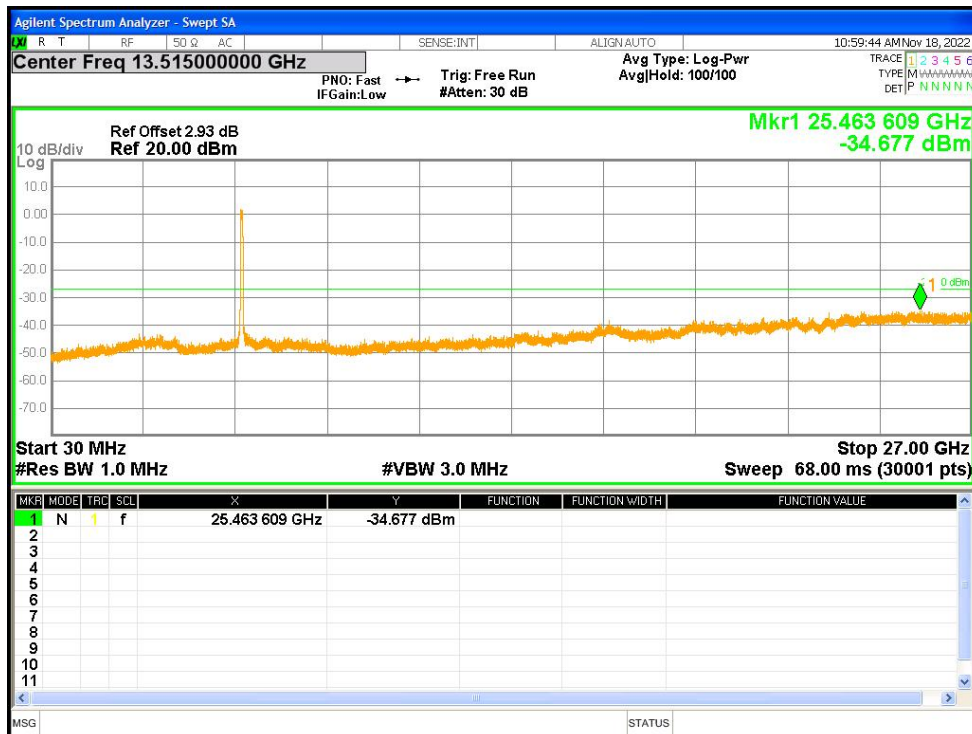

Tx. Spurious NVNT ac80 5290MHz Ant1 Emission

Tx. Spurious NVNT ac80 5290MHz Ant2 Emission

Tx. Spurious NVNT ac80 5530MHz Ant1 Emission

Tx. Spurious NVNT ac80 5530MHz Ant2 Emission

Tx. Spurious NVNT ac80 5610MHz Ant1 Emission

Tx. Spurious NVNT ac80 5610MHz Ant2 Emission

Tx. Spurious NVNT ac80 5775MHz Ant1 Emission

Tx. Spurious NVNT ac80 5775MHz Ant2 Emission

Tx. Spurious NVNT n20 5180MHz Ant1 Emission

Tx. Spurious NVNT n20 5180MHz Ant2 Emission

Tx. Spurious NVNT n20 5200MHz Ant1 Emission

Tx. Spurious NVNT n20 5200MHz Ant2 Emission

Tx. Spurious NVNT n20 5240MHz Ant1 Emission

Tx. Spurious NVNT n20 5240MHz Ant2 Emission

Tx. Spurious NVNT n20 5260MHz Ant1 Emission