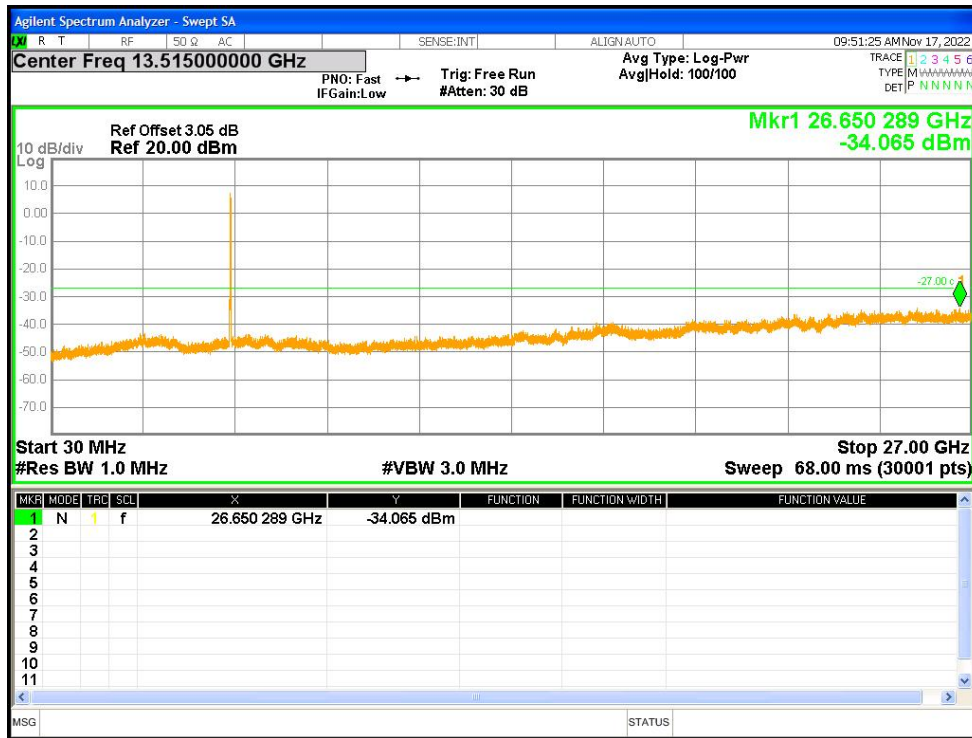

Tx. Spurious NVNT ac80 5610MHz Ant2 Emission

Tx. Spurious NVNT ac80 5775MHz Ant1 Emission

Tx. Spurious NVNT ac80 5775MHz Ant2 Emission

Tx. Spurious NVNT n20 5180MHz Ant1 Emission

Tx. Spurious NVNT n20 5180MHz Ant2 Emission

Tx. Spurious NVNT n20 5200MHz Ant1 Emission

Tx. Spurious NVNT n20 5200MHz Ant2 Emission

Tx. Spurious NVNT n20 5240MHz Ant1 Emission

Tx. Spurious NVNT n20 5240MHz Ant2 Emission

Tx. Spurious NVNT n20 5260MHz Ant1 Emission

Tx. Spurious NVNT n20 5260MHz Ant2 Emission

Tx. Spurious NVNT n20 5280MHz Ant1 Emission

Tx. Spurious NVNT n20 5280MHz Ant2 Emission

Tx. Spurious NVNT n20 5320MHz Ant1 Emission

Tx. Spurious NVNT n20 5320MHz Ant2 Emission

Tx. Spurious NVNT n20 5500MHz Ant1 Emission

Tx. Spurious NVNT n20 5500MHz Ant2 Emission

Tx. Spurious NVNT n20 5600MHz Ant1 Emission

Tx. Spurious NVNT n20 5600MHz Ant2 Emission

Tx. Spurious NVNT n20 5700MHz Ant1 Emission