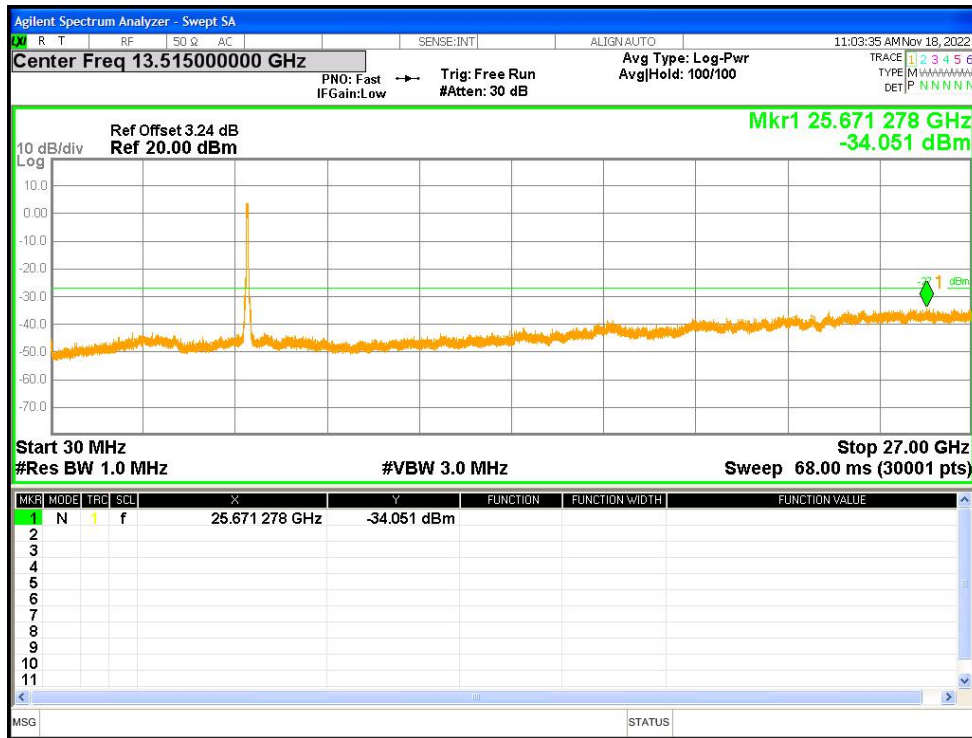

Tx. Spurious NVNT ac80 5290MHz Ant1 Emission

Tx. Spurious NVNT ac80 5290MHz Ant2 Emission

Tx. Spurious NVNT ac80 5530MHz Ant1 Emission

Tx. Spurious NVNT ac80 5530MHz Ant2 Emission

Tx. Spurious NVNT ac80 5610MHz Ant1 Emission

Tx. Spurious NVNT ac80 5610MHz Ant2 Emission

Tx. Spurious NVNT ac80 5775MHz Ant1 Emission

Tx. Spurious NVNT ac80 5775MHz Ant2 Emission

Tx. Spurious NVNT n20 5180MHz Ant1 Emission

Tx. Spurious NVNT n20 5180MHz Ant2 Emission

Tx. Spurious NVNT n20 5200MHz Ant1 Emission

Tx. Spurious NVNT n20 5200MHz Ant2 Emission

Tx. Spurious NVNT n20 5240MHz Ant1 Emission

Tx. Spurious NVNT n20 5240MHz Ant2 Emission

Tx. Spurious NVNT n20 5260MHz Ant1 Emission

Tx. Spurious NVNT n20 5260MHz Ant2 Emission

Tx. Spurious NVNT n20 5280MHz Ant1 Emission

Tx. Spurious NVNT n20 5280MHz Ant2 Emission

Tx. Spurious NVNT n20 5320MHz Ant1 Emission

Tx. Spurious NVNT n20 5320MHz Ant2 Emission