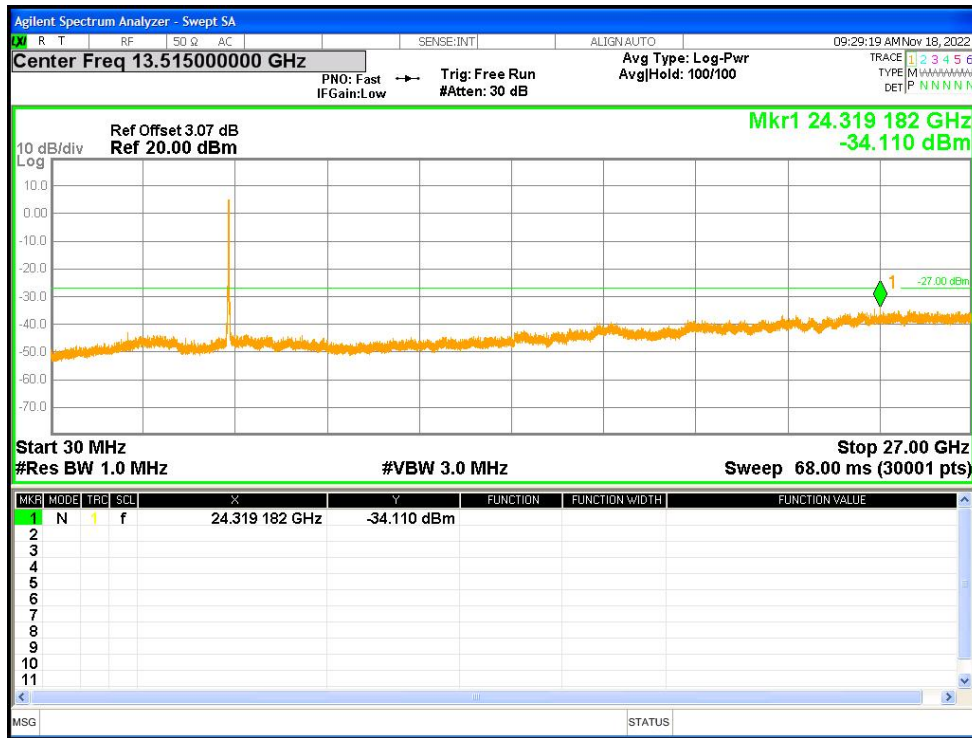

Tx. Spurious NVNT n20 5500MHz Ant1 Emission

Tx. Spurious NVNT n20 5500MHz Ant2 Emission

Tx. Spurious NVNT n20 5600MHz Ant1 Emission

Tx. Spurious NVNT n20 5600MHz Ant2 Emission

Tx. Spurious NVNT n20 5700MHz Ant1 Emission

Tx. Spurious NVNT n20 5700MHz Ant2 Emission

Tx. Spurious NVNT n20 5745MHz Ant1 Emission

Tx. Spurious NVNT n20 5745MHz Ant2 Emission

Tx. Spurious NVNT n20 5785MHz Ant1 Emission

Tx. Spurious NVNT n20 5785MHz Ant2 Emission

Tx. Spurious NVNT n20 5825MHz Ant1 Emission

Tx. Spurious NVNT n20 5825MHz Ant2 Emission

Tx. Spurious NVNT n40 5190MHz Ant1 Emission

Tx. Spurious NVNT n40 5190MHz Ant2 Emission

Tx. Spurious NVNT n40 5230MHz Ant1 Emission

Tx. Spurious NVNT n40 5230MHz Ant2 Emission

Tx. Spurious NVNT n40 5270MHz Ant1 Emission

Tx. Spurious NVNT n40 5270MHz Ant2 Emission

Tx. Spurious NVNT n40 5310MHz Ant1 Emission

Tx. Spurious NVNT n40 5310MHz Ant2 Emission