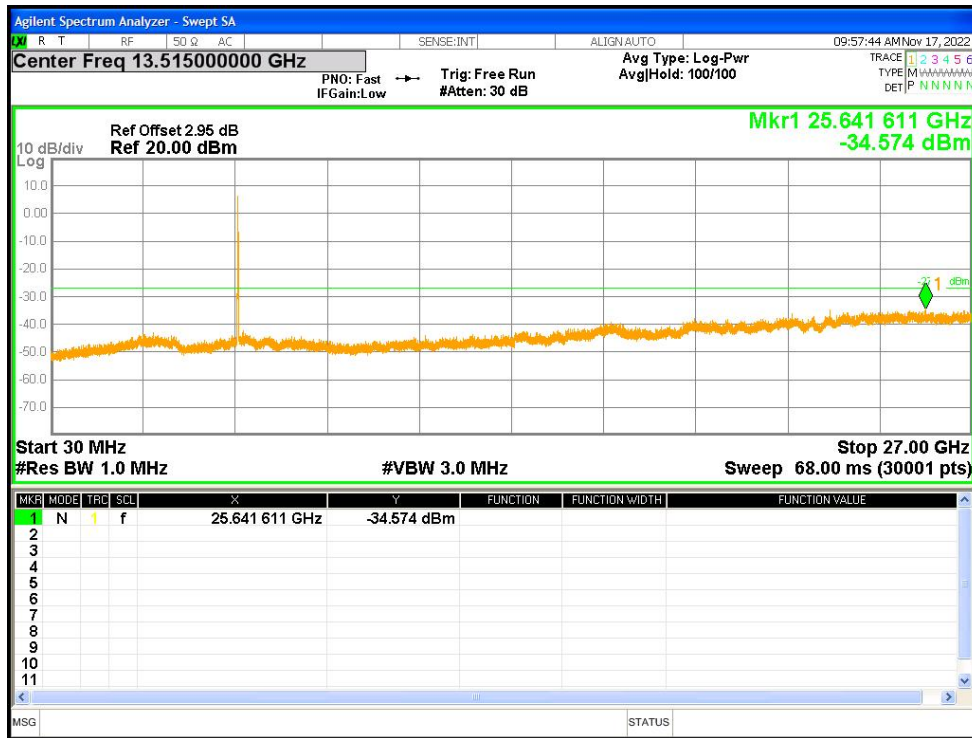

Tx. Spurious NVNT n20 5200MHz Ant1 Emission

Tx. Spurious NVNT n20 5200MHz Ant2 Emission

Tx. Spurious NVNT n20 5240MHz Ant1 Emission

Tx. Spurious NVNT n20 5240MHz Ant2 Emission

Tx. Spurious NVNT n20 5260MHz Ant1 Emission

Tx. Spurious NVNT n20 5260MHz Ant2 Emission

Tx. Spurious NVNT n20 5280MHz Ant1 Emission

Tx. Spurious NVNT n20 5280MHz Ant2 Emission

Tx. Spurious NVNT n20 5320MHz Ant1 Emission

Tx. Spurious NVNT n20 5320MHz Ant2 Emission

Tx. Spurious NVNT n20 5500MHz Ant1 Emission

Tx. Spurious NVNT n20 5500MHz Ant2 Emission

Tx. Spurious NVNT n20 5600MHz Ant1 Emission

Tx. Spurious NVNT n20 5600MHz Ant2 Emission

Tx. Spurious NVNT n20 5700MHz Ant1 Emission

Tx. Spurious NVNT n20 5700MHz Ant2 Emission

Tx. Spurious NVNT n20 5745MHz Ant1 Emission

Tx. Spurious NVNT n20 5745MHz Ant2 Emission

Tx. Spurious NVNT n20 5785MHz Ant1 Emission

Tx. Spurious NVNT n20 5785MHz Ant2 Emission