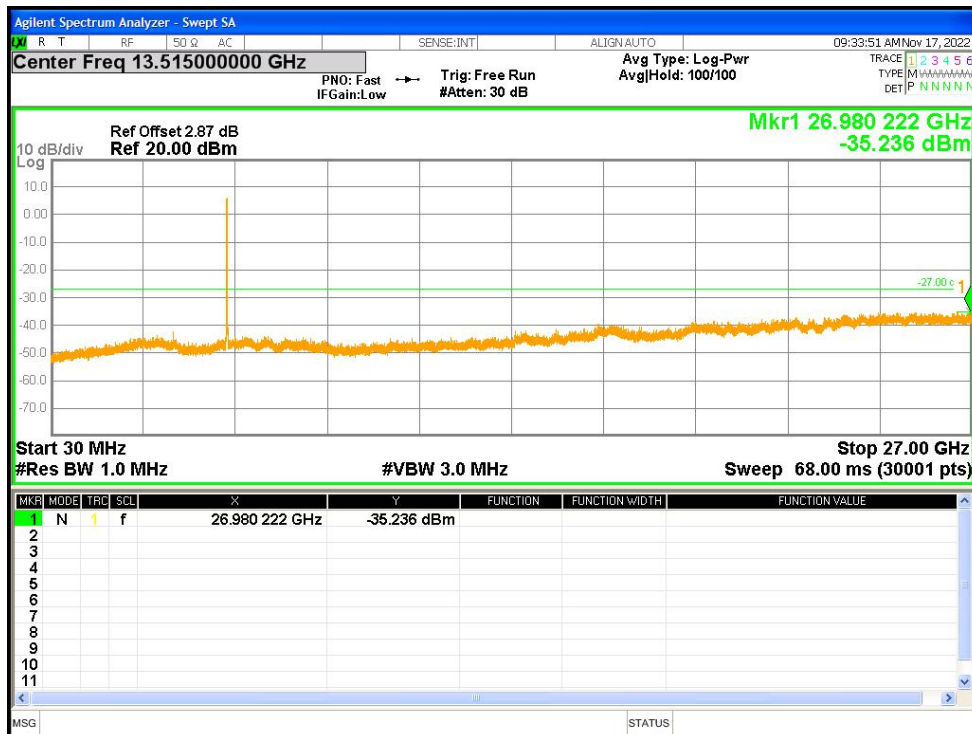

Tx. Spurious NVNT ac80 5290MHz Ant1 Emission

Tx. Spurious NVNT ac80 5290MHz Ant2 Emission

Tx. Spurious NVNT ac80 5530MHz Ant1 Emission

Tx. Spurious NVNT ac80 5530MHz Ant2 Emission

Tx. Spurious NVNT ac80 5610MHz Ant1 Emission

Tx. Spurious NVNT ac80 5610MHz Ant2 Emission

Tx. Spurious NVNT ac80 5775MHz Ant1 Emission

Tx. Spurious NVNT ac80 5775MHz Ant2 Emission

Tx. Spurious NVNT n20 5180MHz Ant1 Emission

Tx. Spurious NVNT n20 5180MHz Ant2 Emission

Tx. Spurious NVNT n20 5200MHz Ant1 Emission

Tx. Spurious NVNT n20 5200MHz Ant2 Emission

Tx. Spurious NVNT n20 5240MHz Ant1 Emission

Tx. Spurious NVNT n20 5240MHz Ant2 Emission

Tx. Spurious NVNT n20 5260MHz Ant1 Emission

Tx. Spurious NVNT n20 5260MHz Ant2 Emission

Tx. Spurious NVNT n20 5280MHz Ant1 Emission

Tx. Spurious NVNT n20 5280MHz Ant2 Emission

Tx. Spurious NVNT n20 5320MHz Ant1 Emission

Tx. Spurious NVNT n20 5320MHz Ant2 Emission