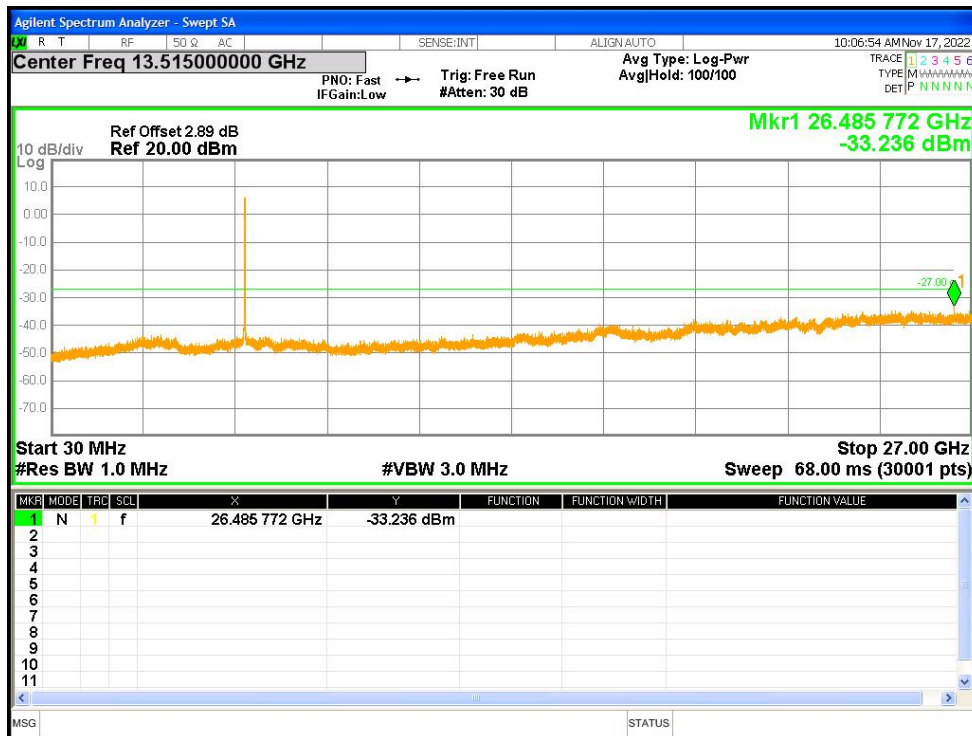

Tx. Spurious NVNT n20 5260MHz Ant2 Emission

Tx. Spurious NVNT n20 5280MHz Ant1 Emission

Tx. Spurious NVNT n20 5280MHz Ant2 Emission

Tx. Spurious NVNT n20 5320MHz Ant1 Emission

Tx. Spurious NVNT n20 5320MHz Ant2 Emission

Tx. Spurious NVNT n20 5500MHz Ant1 Emission

Tx. Spurious NVNT n20 5500MHz Ant2 Emission

Tx. Spurious NVNT n20 5600MHz Ant1 Emission

Tx. Spurious NVNT n20 5600MHz Ant2 Emission

Tx. Spurious NVNT n20 5700MHz Ant1 Emission

Tx. Spurious NVNT n20 5700MHz Ant2 Emission

Tx. Spurious NVNT n20 5745MHz Ant1 Emission

Tx. Spurious NVNT n20 5745MHz Ant2 Emission

Tx. Spurious NVNT n20 5785MHz Ant1 Emission

Tx. Spurious NVNT n20 5785MHz Ant2 Emission

Tx. Spurious NVNT n20 5825MHz Ant1 Emission

Tx. Spurious NVNT n20 5825MHz Ant2 Emission

Tx. Spurious NVNT n40 5190MHz Ant1 Emission

Tx. Spurious NVNT n40 5190MHz Ant2 Emission

Tx. Spurious NVNT n40 5230MHz Ant1 Emission