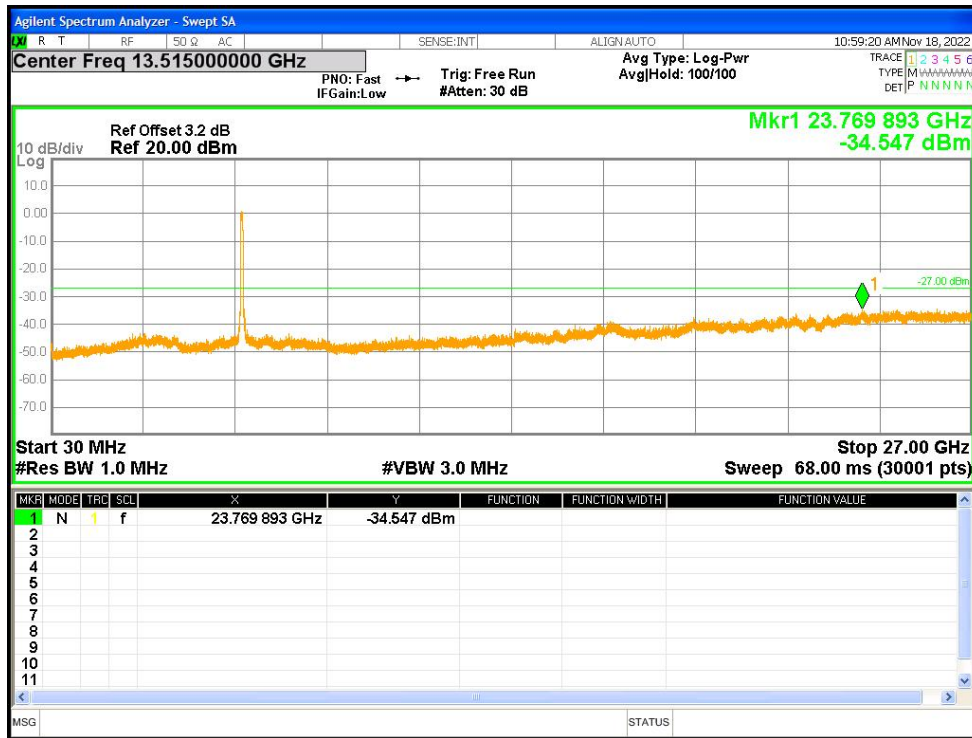

Tx. Spurious NVNT ac80 5290MHz Ant1 Emission

Tx. Spurious NVNT ac80 5290MHz Ant2 Emission

Tx. Spurious NVNT ac80 5530MHz Ant1 Emission

Tx. Spurious NVNT ac80 5530MHz Ant2 Emission

Tx. Spurious NVNT ac80 5610MHz Ant1 Emission

Tx. Spurious NVNT ac80 5610MHz Ant2 Emission

Tx. Spurious NVNT ac80 5775MHz Ant1 Emission

Tx. Spurious NVNT ac80 5775MHz Ant2 Emission

Tx. Spurious NVNT n20 5180MHz Ant1 Emission

Tx. Spurious NVNT n20 5180MHz Ant2 Emission

Tx. Spurious NVNT n20 5200MHz Ant1 Emission

Tx. Spurious NVNT n20 5200MHz Ant2 Emission

Tx. Spurious NVNT n20 5240MHz Ant1 Emission

Tx. Spurious NVNT n20 5240MHz Ant2 Emission

Tx. Spurious NVNT n20 5260MHz Ant1 Emission

Tx. Spurious NVNT n20 5260MHz Ant2 Emission

Tx. Spurious NVNT n20 5280MHz Ant1 Emission

Tx. Spurious NVNT n20 5280MHz Ant2 Emission

Tx. Spurious NVNT n20 5320MHz Ant1 Emission

Tx. Spurious NVNT n20 5320MHz Ant2 Emission