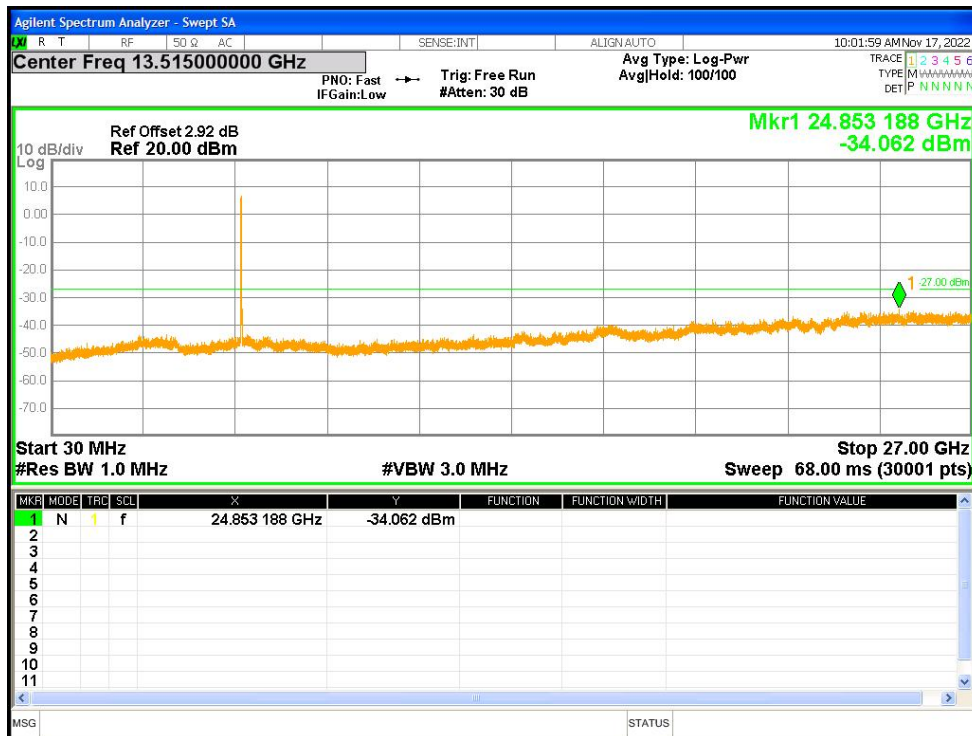

Tx. Spurious NVNT n20 5260MHz Ant2 Emission

Tx. Spurious NVNT n20 5280MHz Ant1 Emission

Tx. Spurious NVNT n20 5280MHz Ant2 Emission

Tx. Spurious NVNT n20 5320MHz Ant1 Emission

Tx. Spurious NVNT n20 5320MHz Ant2 Emission

Tx. Spurious NVNT n20 5500MHz Ant1 Emission

Tx. Spurious NVNT n20 5500MHz Ant2 Emission

Tx. Spurious NVNT n20 5600MHz Ant1 Emission

Tx. Spurious NVNT n20 5600MHz Ant2 Emission

Tx. Spurious NVNT n20 5700MHz Ant1 Emission

Tx. Spurious NVNT n20 5700MHz Ant2 Emission

Tx. Spurious NVNT n20 5745MHz Ant1 Emission

Tx. Spurious NVNT n20 5745MHz Ant2 Emission

Tx. Spurious NVNT n20 5785MHz Ant1 Emission

Tx. Spurious NVNT n20 5785MHz Ant2 Emission

Tx. Spurious NVNT n20 5825MHz Ant1 Emission

Tx. Spurious NVNT n20 5825MHz Ant2 Emission

Tx. Spurious NVNT n40 5190MHz Ant1 Emission

Tx. Spurious NVNT n40 5190MHz Ant2 Emission

Tx. Spurious NVNT n40 5230MHz Ant1 Emission