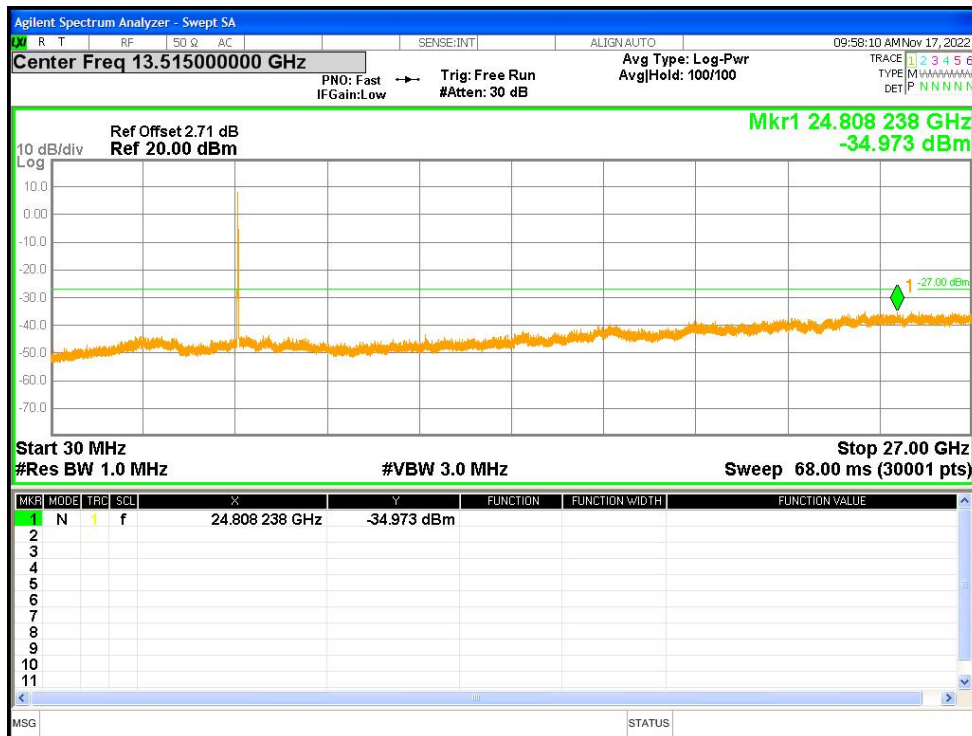

Tx. Spurious NVNT n20 5200MHz Ant1 Emission

Tx. Spurious NVNT n20 5200MHz Ant2 Emission

Tx. Spurious NVNT n20 5240MHz Ant1 Emission

Tx. Spurious NVNT n20 5240MHz Ant2 Emission

Tx. Spurious NVNT n20 5260MHz Ant1 Emission

Tx. Spurious NVNT n20 5260MHz Ant2 Emission

Tx. Spurious NVNT n20 5280MHz Ant1 Emission

Tx. Spurious NVNT n20 5280MHz Ant2 Emission

Tx. Spurious NVNT n20 5320MHz Ant1 Emission

Tx. Spurious NVNT n20 5320MHz Ant2 Emission

Tx. Spurious NVNT n20 5500MHz Ant1 Emission

Tx. Spurious NVNT n20 5500MHz Ant2 Emission

Tx. Spurious NVNT n20 5600MHz Ant1 Emission

Tx. Spurious NVNT n20 5600MHz Ant2 Emission

Tx. Spurious NVNT n20 5700MHz Ant1 Emission

Tx. Spurious NVNT n20 5700MHz Ant2 Emission

Tx. Spurious NVNT n20 5745MHz Ant1 Emission

Tx. Spurious NVNT n20 5745MHz Ant2 Emission

Tx. Spurious NVNT n20 5785MHz Ant1 Emission

Tx. Spurious NVNT n20 5785MHz Ant2 Emission