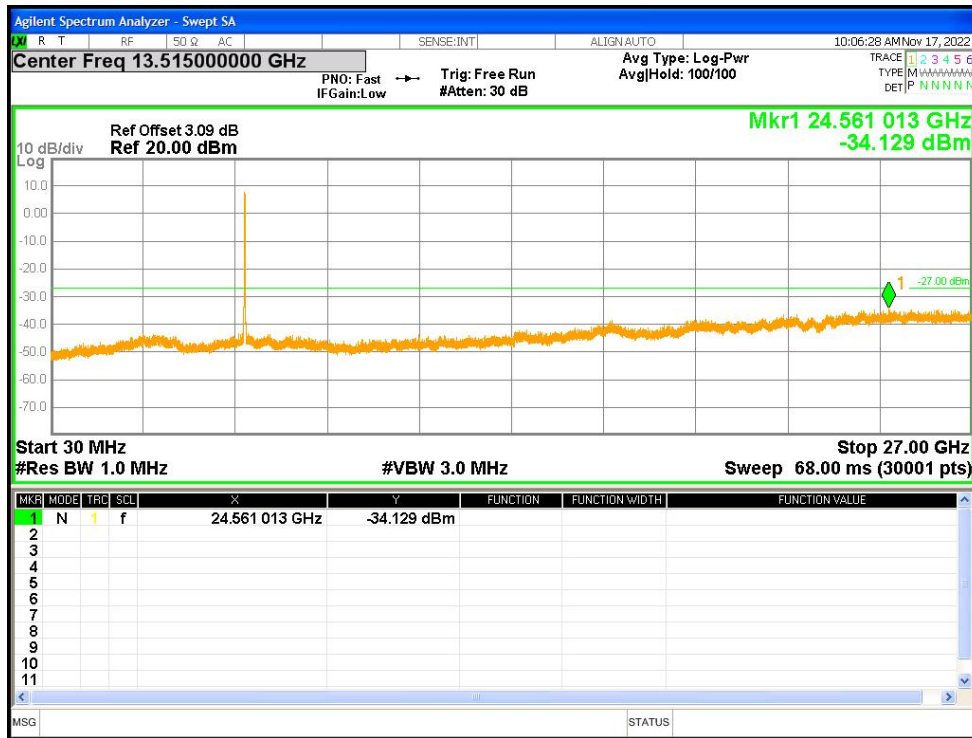

Tx. Spurious NVNT n20 5260MHz Ant2 Emission

Tx. Spurious NVNT n20 5280MHz Ant1 Emission

Tx. Spurious NVNT n20 5280MHz Ant2 Emission

Tx. Spurious NVNT n20 5320MHz Ant1 Emission

Tx. Spurious NVNT n20 5320MHz Ant2 Emission

Tx. Spurious NVNT n20 5500MHz Ant1 Emission

Tx. Spurious NVNT n20 5500MHz Ant2 Emission

Tx. Spurious NVNT n20 5600MHz Ant1 Emission

Tx. Spurious NVNT n20 5600MHz Ant2 Emission

Tx. Spurious NVNT n20 5700MHz Ant1 Emission

Tx. Spurious NVNT n20 5700MHz Ant2 Emission

Tx. Spurious NVNT n20 5745MHz Ant1 Emission

Tx. Spurious NVNT n20 5745MHz Ant2 Emission

Tx. Spurious NVNT n20 5785MHz Ant1 Emission

Tx. Spurious NVNT n20 5785MHz Ant2 Emission

Tx. Spurious NVNT n20 5825MHz Ant1 Emission

Tx. Spurious NVNT n20 5825MHz Ant2 Emission

Tx. Spurious NVNT n40 5190MHz Ant1 Emission

Tx. Spurious NVNT n40 5190MHz Ant2 Emission

Tx. Spurious NVNT n40 5230MHz Ant1 Emission