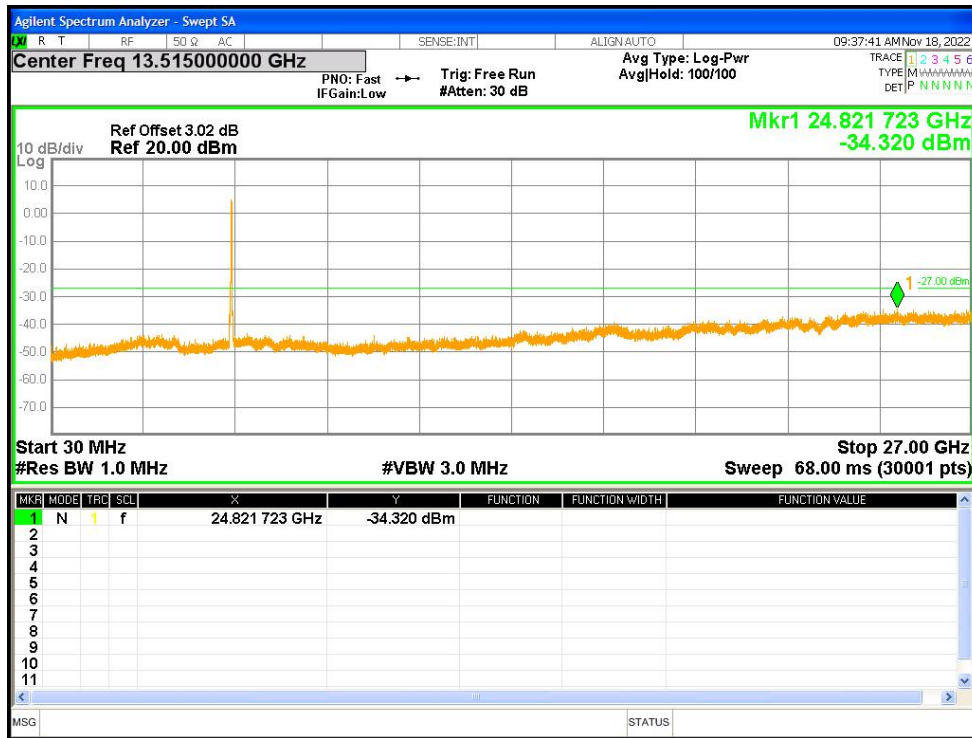

Tx. Spurious NVNT n20 5500MHz Ant1 Emission

Tx. Spurious NVNT n20 5500MHz Ant2 Emission

Tx. Spurious NVNT n20 5600MHz Ant1 Emission

Tx. Spurious NVNT n20 5600MHz Ant2 Emission

Tx. Spurious NVNT n20 5700MHz Ant1 Emission

Tx. Spurious NVNT n20 5700MHz Ant2 Emission

Tx. Spurious NVNT n20 5745MHz Ant1 Emission

Tx. Spurious NVNT n20 5745MHz Ant2 Emission

Tx. Spurious NVNT n20 5785MHz Ant1 Emission

Tx. Spurious NVNT n20 5785MHz Ant2 Emission

Tx. Spurious NVNT n20 5825MHz Ant1 Emission

Tx. Spurious NVNT n20 5825MHz Ant2 Emission

Tx. Spurious NVNT n40 5190MHz Ant1 Emission

Tx. Spurious NVNT n40 5190MHz Ant2 Emission

Tx. Spurious NVNT n40 5230MHz Ant1 Emission

Tx. Spurious NVNT n40 5230MHz Ant2 Emission

Tx. Spurious NVNT n40 5270MHz Ant1 Emission

Tx. Spurious NVNT n40 5270MHz Ant2 Emission

Tx. Spurious NVNT n40 5310MHz Ant1 Emission

Tx. Spurious NVNT n40 5310MHz Ant2 Emission