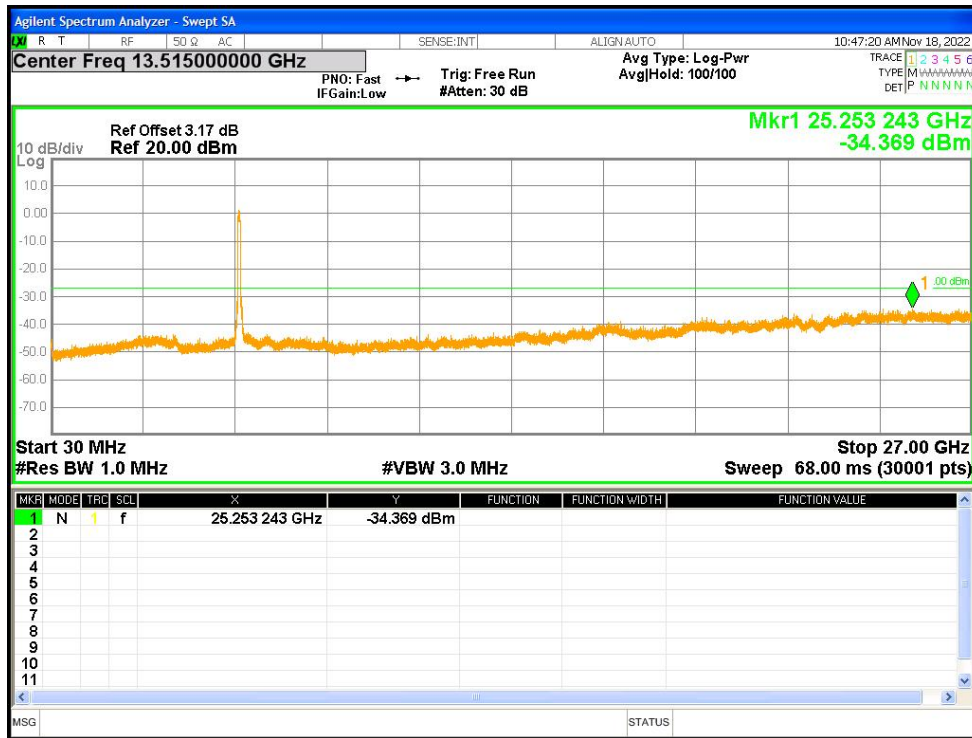

Tx. Spurious NVNT ac80 5290MHz Ant1 Emission

Tx. Spurious NVNT ac80 5290MHz Ant2 Emission

Tx. Spurious NVNT ac80 5530MHz Ant1 Emission

Tx. Spurious NVNT ac80 5530MHz Ant2 Emission

Tx. Spurious NVNT ac80 5610MHz Ant1 Emission

Tx. Spurious NVNT ac80 5610MHz Ant2 Emission

Tx. Spurious NVNT ac80 5775MHz Ant1 Emission

Tx. Spurious NVNT ac80 5775MHz Ant2 Emission

Tx. Spurious NVNT n20 5180MHz Ant1 Emission

Tx. Spurious NVNT n20 5180MHz Ant2 Emission

Tx. Spurious NVNT n20 5200MHz Ant1 Emission

Tx. Spurious NVNT n20 5200MHz Ant2 Emission

Tx. Spurious NVNT n20 5240MHz Ant1 Emission

Tx. Spurious NVNT n20 5240MHz Ant2 Emission

Tx. Spurious NVNT n20 5260MHz Ant1 Emission

Tx. Spurious NVNT n20 5260MHz Ant2 Emission

Tx. Spurious NVNT n20 5280MHz Ant1 Emission

Tx. Spurious NVNT n20 5280MHz Ant2 Emission

Tx. Spurious NVNT n20 5320MHz Ant1 Emission

Tx. Spurious NVNT n20 5320MHz Ant2 Emission