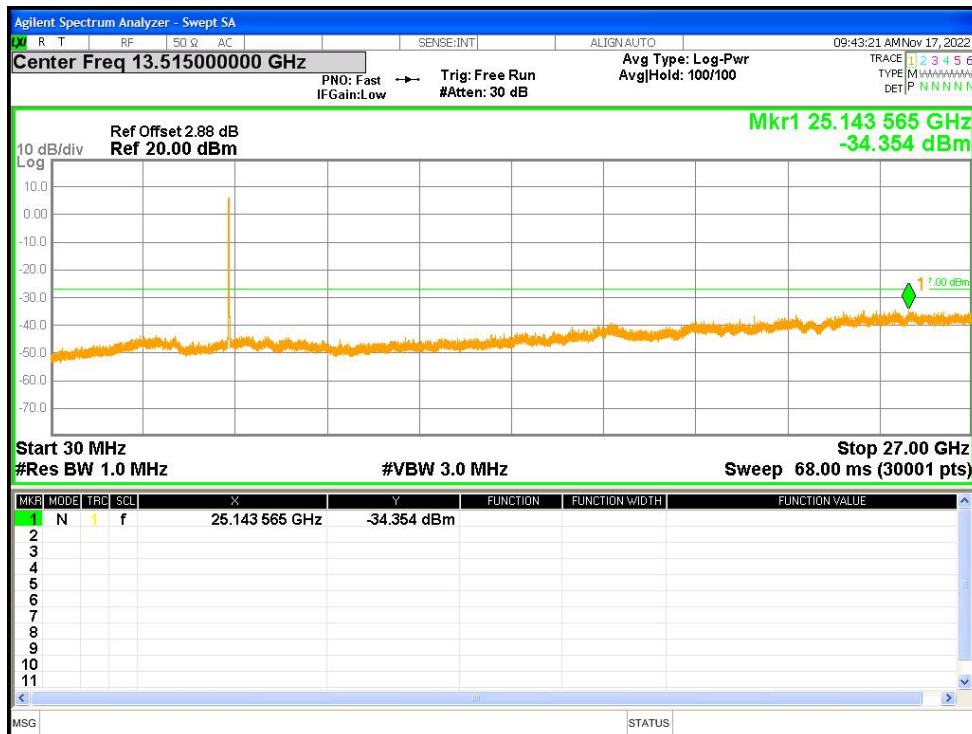

Tx. Spurious NVNT ac80 5610MHz Ant2 Emission

Tx. Spurious NVNT ac80 5775MHz Ant1 Emission

Tx. Spurious NVNT ac80 5775MHz Ant2 Emission

Tx. Spurious NVNT n20 5180MHz Ant1 Emission

Tx. Spurious NVNT n20 5180MHz Ant2 Emission

Tx. Spurious NVNT n20 5200MHz Ant1 Emission

Tx. Spurious NVNT n20 5200MHz Ant2 Emission

Tx. Spurious NVNT n20 5240MHz Ant1 Emission

Tx. Spurious NVNT n20 5240MHz Ant2 Emission

Tx. Spurious NVNT n20 5260MHz Ant1 Emission

Tx. Spurious NVNT n20 5260MHz Ant2 Emission

Tx. Spurious NVNT n20 5280MHz Ant1 Emission

Tx. Spurious NVNT n20 5280MHz Ant2 Emission

Tx. Spurious NVNT n20 5320MHz Ant1 Emission

Tx. Spurious NVNT n20 5320MHz Ant2 Emission

Tx. Spurious NVNT n20 5500MHz Ant1 Emission

Tx. Spurious NVNT n20 5500MHz Ant2 Emission

Tx. Spurious NVNT n20 5600MHz Ant1 Emission

Tx. Spurious NVNT n20 5600MHz Ant2 Emission

Tx. Spurious NVNT n20 5700MHz Ant1 Emission