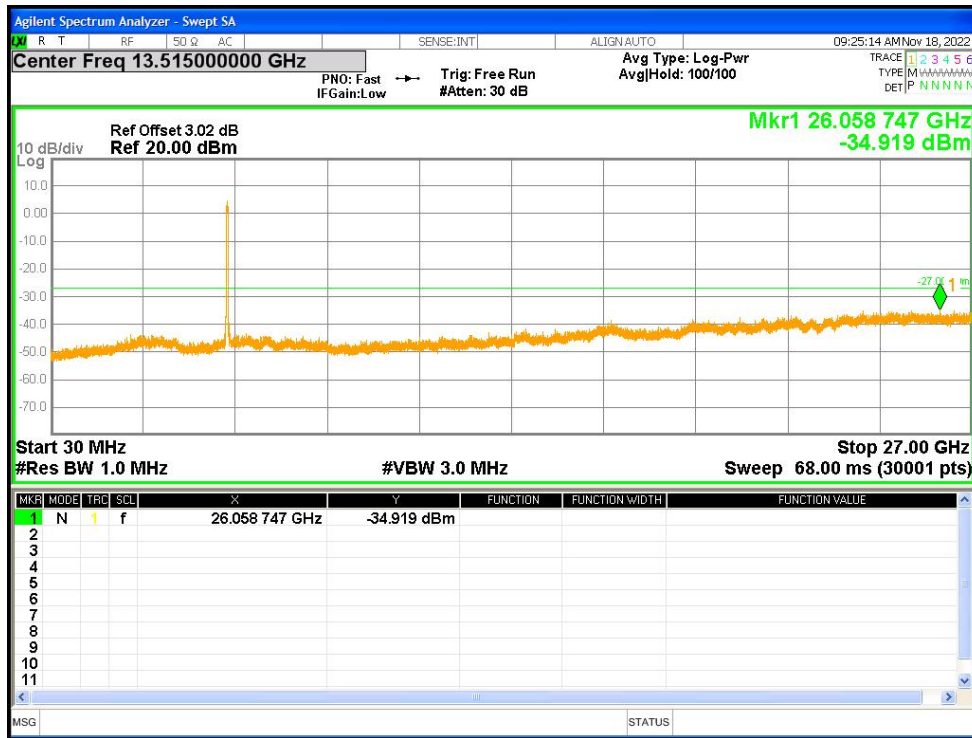

Tx. Spurious NVNT n20 5500MHz Ant1 Emission

Tx. Spurious NVNT n20 5500MHz Ant2 Emission

Tx. Spurious NVNT n20 5600MHz Ant1 Emission

Tx. Spurious NVNT n20 5600MHz Ant2 Emission

Tx. Spurious NVNT n20 5700MHz Ant1 Emission

Tx. Spurious NVNT n20 5700MHz Ant2 Emission

Tx. Spurious NVNT n20 5745MHz Ant1 Emission

Tx. Spurious NVNT n20 5745MHz Ant2 Emission

Tx. Spurious NVNT n20 5785MHz Ant1 Emission

Tx. Spurious NVNT n20 5785MHz Ant2 Emission

Tx. Spurious NVNT n20 5825MHz Ant1 Emission

Tx. Spurious NVNT n20 5825MHz Ant2 Emission

Tx. Spurious NVNT n40 5190MHz Ant1 Emission

Tx. Spurious NVNT n40 5190MHz Ant2 Emission

Tx. Spurious NVNT n40 5230MHz Ant1 Emission

Tx. Spurious NVNT n40 5230MHz Ant2 Emission

Tx. Spurious NVNT n40 5270MHz Ant1 Emission

Tx. Spurious NVNT n40 5270MHz Ant2 Emission

Tx. Spurious NVNT n40 5310MHz Ant1 Emission

Tx. Spurious NVNT n40 5310MHz Ant2 Emission