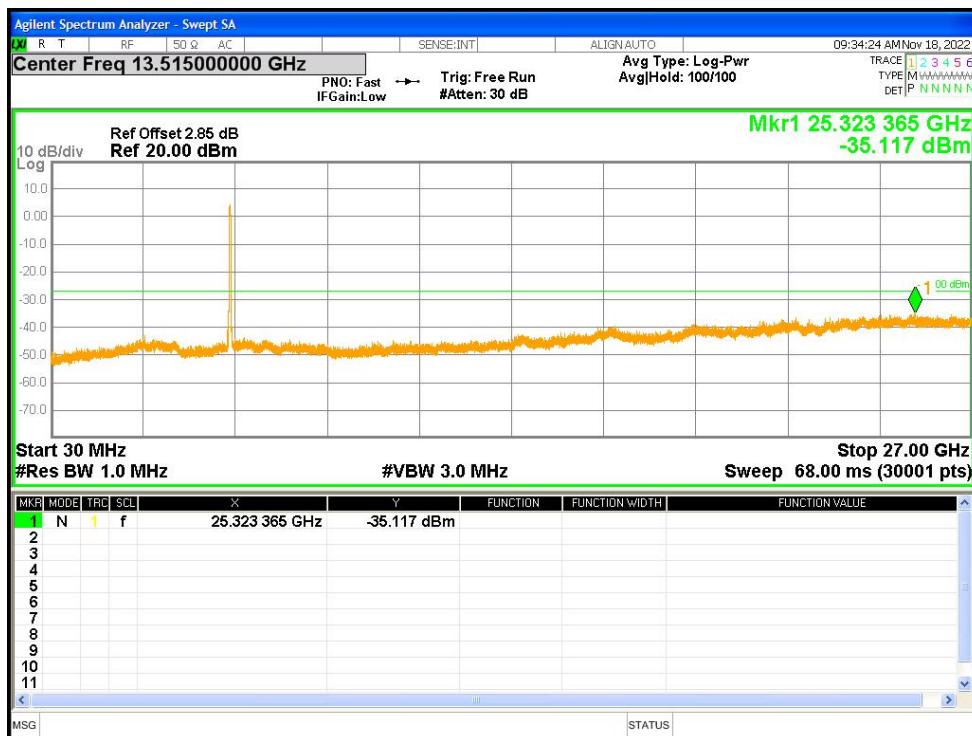

Tx. Spurious NVNT n20 5500MHz Ant1 Emission

Tx. Spurious NVNT n20 5500MHz Ant2 Emission

Tx. Spurious NVNT n20 5600MHz Ant1 Emission

Tx. Spurious NVNT n20 5600MHz Ant2 Emission

Tx. Spurious NVNT n20 5700MHz Ant1 Emission

Tx. Spurious NVNT n20 5700MHz Ant2 Emission

Tx. Spurious NVNT n20 5745MHz Ant1 Emission

Tx. Spurious NVNT n20 5745MHz Ant2 Emission

Tx. Spurious NVNT n20 5785MHz Ant1 Emission

Tx. Spurious NVNT n20 5785MHz Ant2 Emission

Tx. Spurious NVNT n20 5825MHz Ant1 Emission

Tx. Spurious NVNT n20 5825MHz Ant2 Emission

Tx. Spurious NVNT n40 5190MHz Ant1 Emission

Tx. Spurious NVNT n40 5190MHz Ant2 Emission

Tx. Spurious NVNT n40 5230MHz Ant1 Emission

Tx. Spurious NVNT n40 5230MHz Ant2 Emission

Tx. Spurious NVNT n40 5270MHz Ant1 Emission

Tx. Spurious NVNT n40 5270MHz Ant2 Emission

Tx. Spurious NVNT n40 5310MHz Ant1 Emission

Tx. Spurious NVNT n40 5310MHz Ant2 Emission