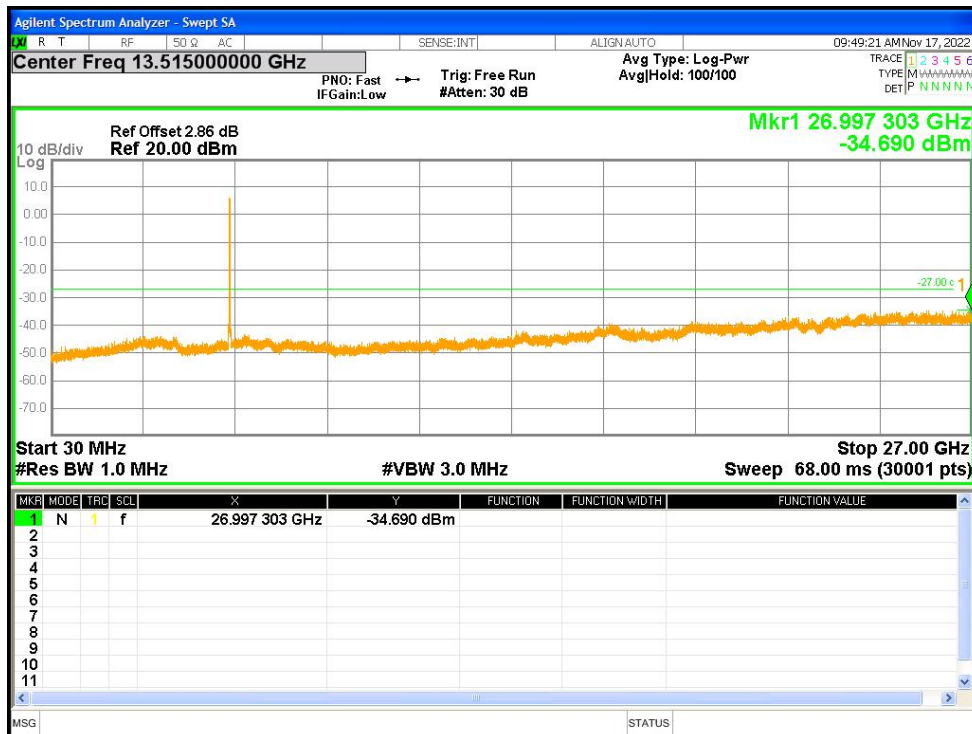

Tx. Spurious NVNT ac80 5610MHz Ant2 Emission

Tx. Spurious NVNT ac80 5775MHz Ant1 Emission

Tx. Spurious NVNT ac80 5775MHz Ant2 Emission

Tx. Spurious NVNT n20 5180MHz Ant1 Emission

Tx. Spurious NVNT n20 5180MHz Ant2 Emission

Tx. Spurious NVNT n20 5200MHz Ant1 Emission

Tx. Spurious NVNT n20 5200MHz Ant2 Emission

Tx. Spurious NVNT n20 5240MHz Ant1 Emission

Tx. Spurious NVNT n20 5240MHz Ant2 Emission

Tx. Spurious NVNT n20 5260MHz Ant1 Emission

Tx. Spurious NVNT n20 5260MHz Ant2 Emission

Tx. Spurious NVNT n20 5280MHz Ant1 Emission

Tx. Spurious NVNT n20 5280MHz Ant2 Emission

Tx. Spurious NVNT n20 5320MHz Ant1 Emission

Tx. Spurious NVNT n20 5320MHz Ant2 Emission

Tx. Spurious NVNT n20 5500MHz Ant1 Emission

Tx. Spurious NVNT n20 5500MHz Ant2 Emission

Tx. Spurious NVNT n20 5600MHz Ant1 Emission

Tx. Spurious NVNT n20 5600MHz Ant2 Emission

Tx. Spurious NVNT n20 5700MHz Ant1 Emission