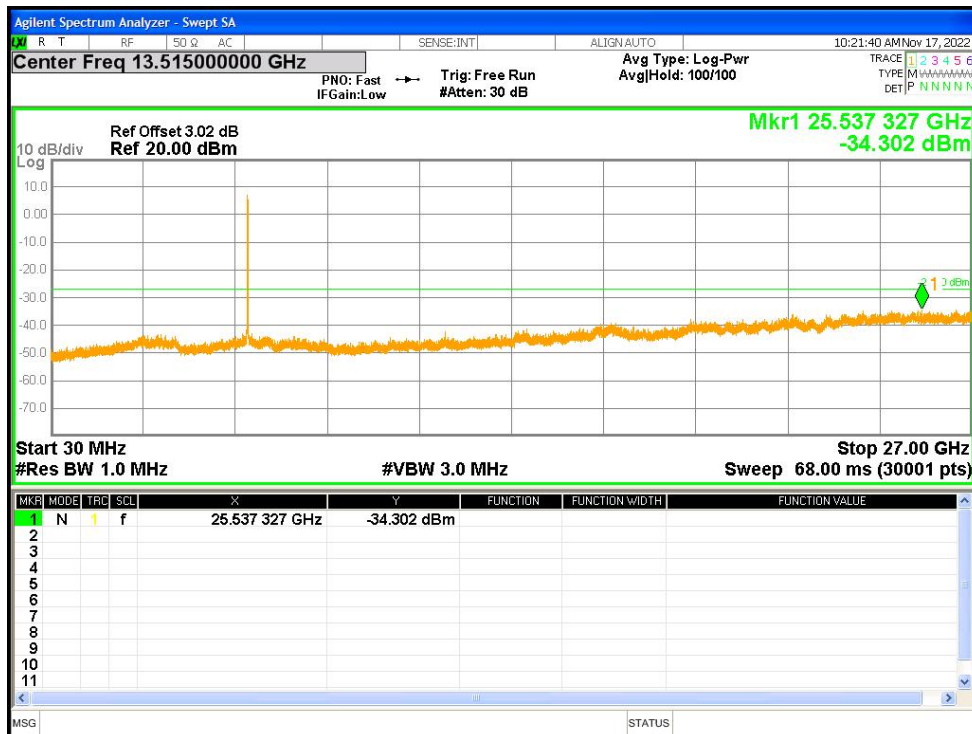

Tx. Spurious NVNT n20 5500MHz Ant1 Emission

Tx. Spurious NVNT n20 5500MHz Ant2 Emission

Tx. Spurious NVNT n20 5600MHz Ant1 Emission

Tx. Spurious NVNT n20 5600MHz Ant2 Emission

Tx. Spurious NVNT n20 5700MHz Ant1 Emission

Tx. Spurious NVNT n20 5700MHz Ant2 Emission

Tx. Spurious NVNT n20 5745MHz Ant1 Emission

Tx. Spurious NVNT n20 5745MHz Ant2 Emission

Tx. Spurious NVNT n20 5785MHz Ant1 Emission

Tx. Spurious NVNT n20 5785MHz Ant2 Emission

Tx. Spurious NVNT n20 5825MHz Ant1 Emission

Tx. Spurious NVNT n20 5825MHz Ant2 Emission

Tx. Spurious NVNT n40 5190MHz Ant1 Emission

Tx. Spurious NVNT n40 5190MHz Ant2 Emission

Tx. Spurious NVNT n40 5230MHz Ant1 Emission