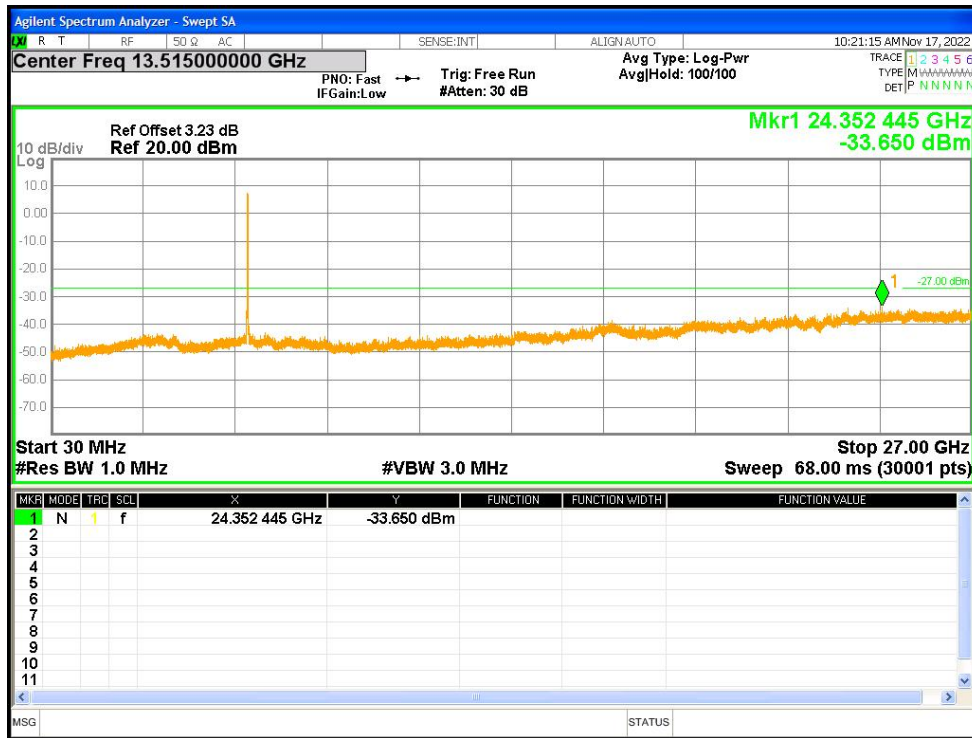

Tx. Spurious NVNT n20 5500MHz Ant1 Emission

Tx. Spurious NVNT n20 5500MHz Ant2 Emission

Tx. Spurious NVNT n20 5600MHz Ant1 Emission

Tx. Spurious NVNT n20 5600MHz Ant2 Emission

Tx. Spurious NVNT n20 5700MHz Ant1 Emission

Tx. Spurious NVNT n20 5700MHz Ant2 Emission

Tx. Spurious NVNT n20 5745MHz Ant1 Emission

Tx. Spurious NVNT n20 5745MHz Ant2 Emission

Tx. Spurious NVNT n20 5785MHz Ant1 Emission

Tx. Spurious NVNT n20 5785MHz Ant2 Emission

Tx. Spurious NVNT n20 5825MHz Ant1 Emission

Tx. Spurious NVNT n20 5825MHz Ant2 Emission

Tx. Spurious NVNT n40 5190MHz Ant1 Emission

Tx. Spurious NVNT n40 5190MHz Ant2 Emission

Tx. Spurious NVNT n40 5230MHz Ant1 Emission