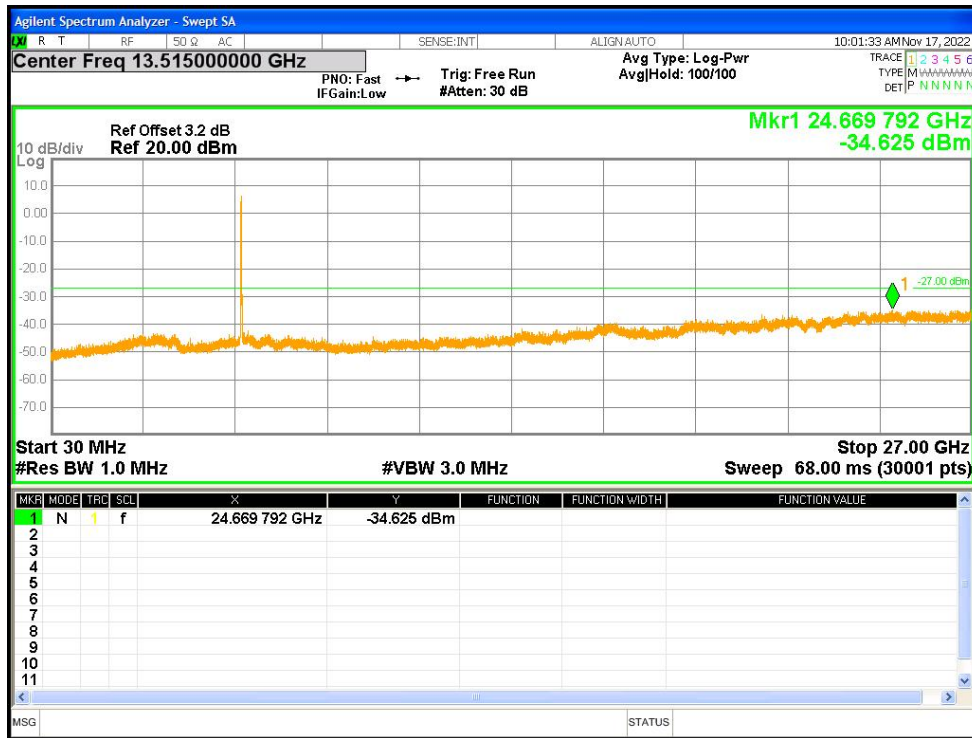

Tx. Spurious NVNT n20 5200MHz Ant1 Emission

Tx. Spurious NVNT n20 5200MHz Ant2 Emission

Tx. Spurious NVNT n20 5240MHz Ant1 Emission

Tx. Spurious NVNT n20 5240MHz Ant2 Emission

Tx. Spurious NVNT n20 5260MHz Ant1 Emission

Tx. Spurious NVNT n20 5260MHz Ant2 Emission

Tx. Spurious NVNT n20 5280MHz Ant1 Emission

Tx. Spurious NVNT n20 5280MHz Ant2 Emission

Tx. Spurious NVNT n20 5320MHz Ant1 Emission

Tx. Spurious NVNT n20 5320MHz Ant2 Emission

Tx. Spurious NVNT n20 5500MHz Ant1 Emission

Tx. Spurious NVNT n20 5500MHz Ant2 Emission

Tx. Spurious NVNT n20 5600MHz Ant1 Emission

Tx. Spurious NVNT n20 5600MHz Ant2 Emission

Tx. Spurious NVNT n20 5700MHz Ant1 Emission

Tx. Spurious NVNT n20 5700MHz Ant2 Emission

Tx. Spurious NVNT n20 5745MHz Ant1 Emission

Tx. Spurious NVNT n20 5745MHz Ant2 Emission

Tx. Spurious NVNT n20 5785MHz Ant1 Emission

Tx. Spurious NVNT n20 5785MHz Ant2 Emission