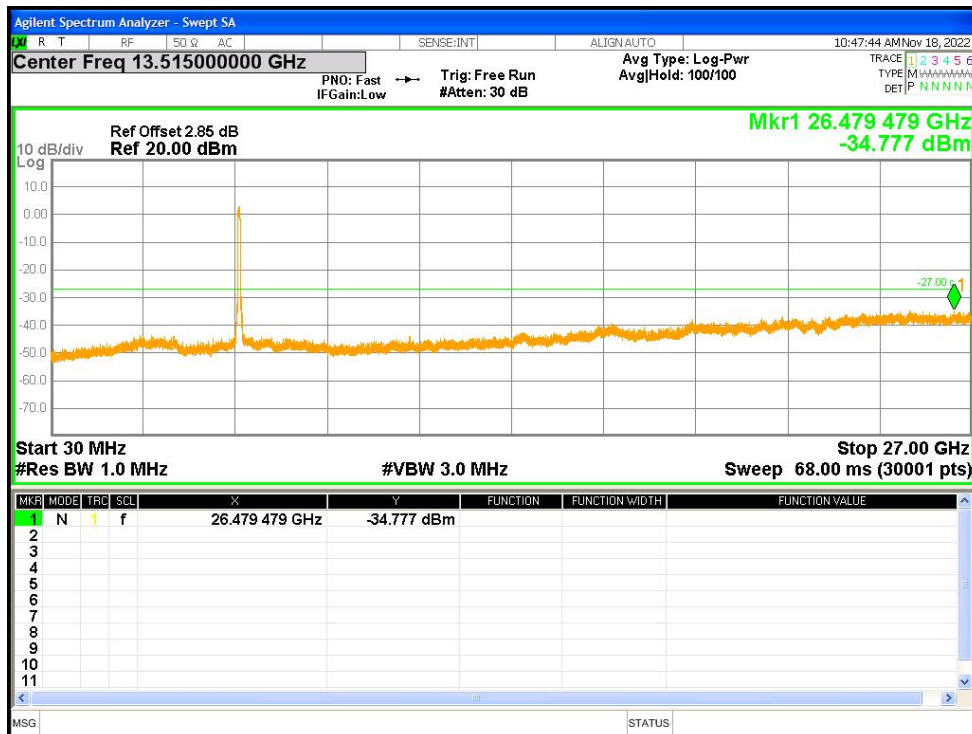

Tx. Spurious NVNT ac80 5290MHz Ant1 Emission

Tx. Spurious NVNT ac80 5290MHz Ant2 Emission

Tx. Spurious NVNT ac80 5530MHz Ant1 Emission

Tx. Spurious NVNT ac80 5530MHz Ant2 Emission

Tx. Spurious NVNT ac80 5610MHz Ant1 Emission

Tx. Spurious NVNT ac80 5610MHz Ant2 Emission

Tx. Spurious NVNT ac80 5775MHz Ant1 Emission

Tx. Spurious NVNT ac80 5775MHz Ant2 Emission

Tx. Spurious NVNT n20 5180MHz Ant1 Emission

Tx. Spurious NVNT n20 5180MHz Ant2 Emission

Tx. Spurious NVNT n20 5200MHz Ant1 Emission

Tx. Spurious NVNT n20 5200MHz Ant2 Emission

Tx. Spurious NVNT n20 5240MHz Ant1 Emission

Tx. Spurious NVNT n20 5240MHz Ant2 Emission

Tx. Spurious NVNT n20 5260MHz Ant1 Emission