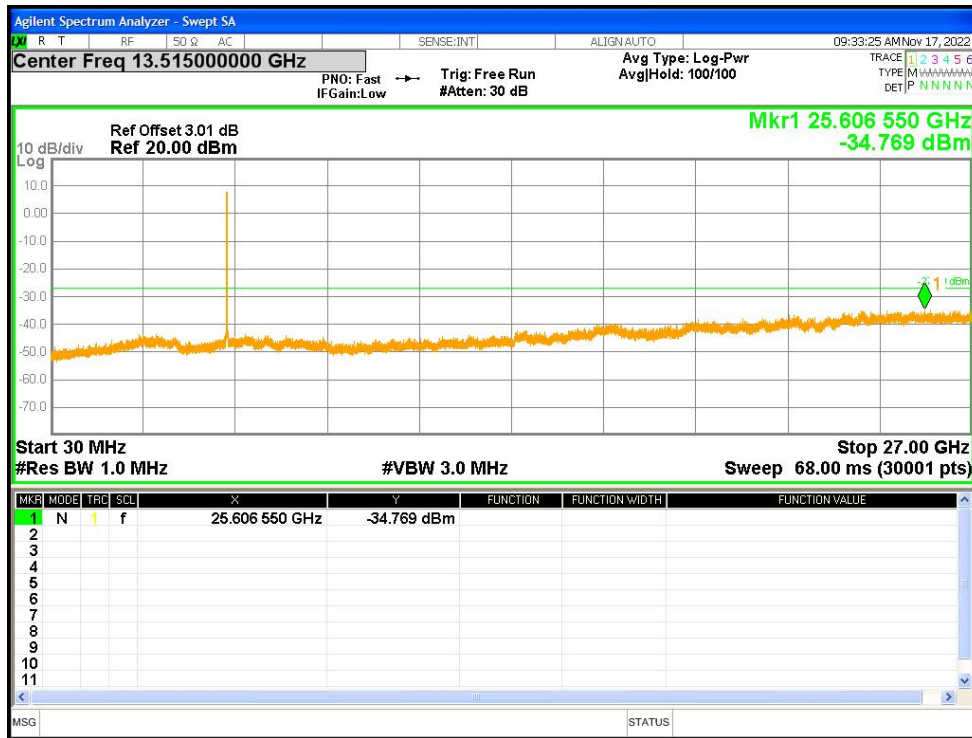

Tx. Spurious NVNT ac80 5290MHz Ant1 Emission

Tx. Spurious NVNT ac80 5290MHz Ant2 Emission

Tx. Spurious NVNT ac80 5530MHz Ant1 Emission

Tx. Spurious NVNT ac80 5530MHz Ant2 Emission

Tx. Spurious NVNT ac80 5610MHz Ant1 Emission

Tx. Spurious NVNT ac80 5610MHz Ant2 Emission

Tx. Spurious NVNT ac80 5775MHz Ant1 Emission

Tx. Spurious NVNT ac80 5775MHz Ant2 Emission

Tx. Spurious NVNT n20 5180MHz Ant1 Emission

Tx. Spurious NVNT n20 5180MHz Ant2 Emission

Tx. Spurious NVNT n20 5200MHz Ant1 Emission

Tx. Spurious NVNT n20 5200MHz Ant2 Emission

Tx. Spurious NVNT n20 5240MHz Ant1 Emission

Tx. Spurious NVNT n20 5240MHz Ant2 Emission

Tx. Spurious NVNT n20 5260MHz Ant1 Emission

Tx. Spurious NVNT n20 5260MHz Ant2 Emission

Tx. Spurious NVNT n20 5280MHz Ant1 Emission

Tx. Spurious NVNT n20 5280MHz Ant2 Emission

Tx. Spurious NVNT n20 5320MHz Ant1 Emission

Tx. Spurious NVNT n20 5320MHz Ant2 Emission