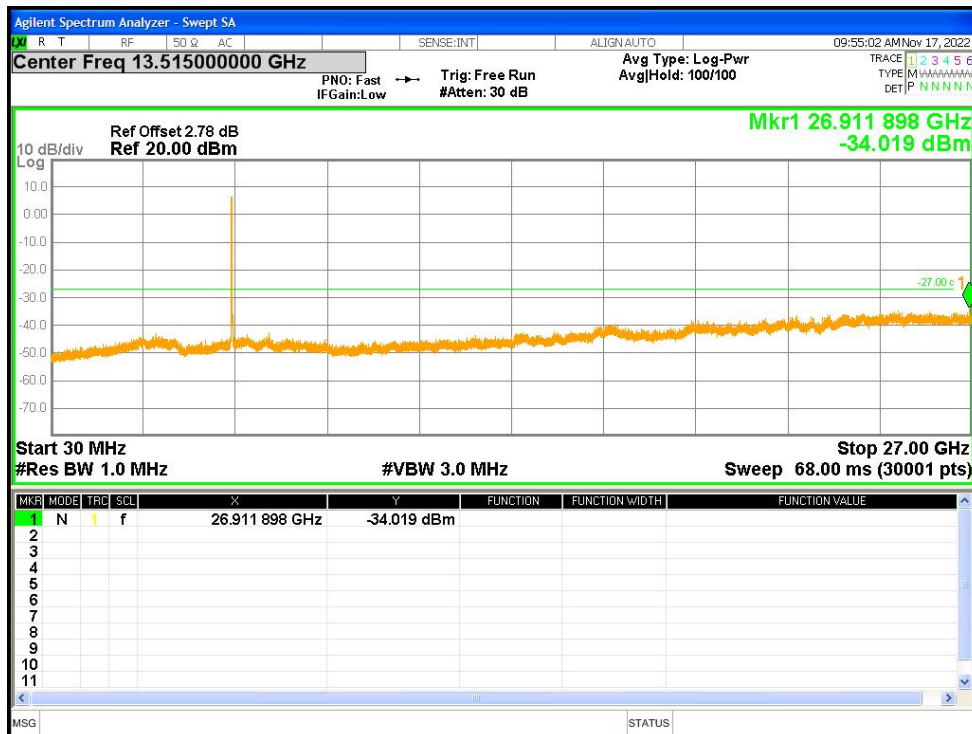

Tx. Spurious NVNT n20 5200MHz Ant1 Emission

Tx. Spurious NVNT n20 5200MHz Ant2 Emission

Tx. Spurious NVNT n20 5240MHz Ant1 Emission

Tx. Spurious NVNT n20 5240MHz Ant2 Emission

Tx. Spurious NVNT n20 5260MHz Ant1 Emission

Tx. Spurious NVNT n20 5260MHz Ant2 Emission

Tx. Spurious NVNT n20 5280MHz Ant1 Emission

Tx. Spurious NVNT n20 5280MHz Ant2 Emission

Tx. Spurious NVNT n20 5320MHz Ant1 Emission

Tx. Spurious NVNT n20 5320MHz Ant2 Emission

Tx. Spurious NVNT n20 5500MHz Ant1 Emission

Tx. Spurious NVNT n20 5500MHz Ant2 Emission

Tx. Spurious NVNT n20 5600MHz Ant1 Emission

Tx. Spurious NVNT n20 5600MHz Ant2 Emission

Tx. Spurious NVNT n20 5700MHz Ant1 Emission

Tx. Spurious NVNT n20 5700MHz Ant2 Emission

Tx. Spurious NVNT n20 5745MHz Ant1 Emission

Tx. Spurious NVNT n20 5745MHz Ant2 Emission

Tx. Spurious NVNT n20 5785MHz Ant1 Emission

Tx. Spurious NVNT n20 5785MHz Ant2 Emission