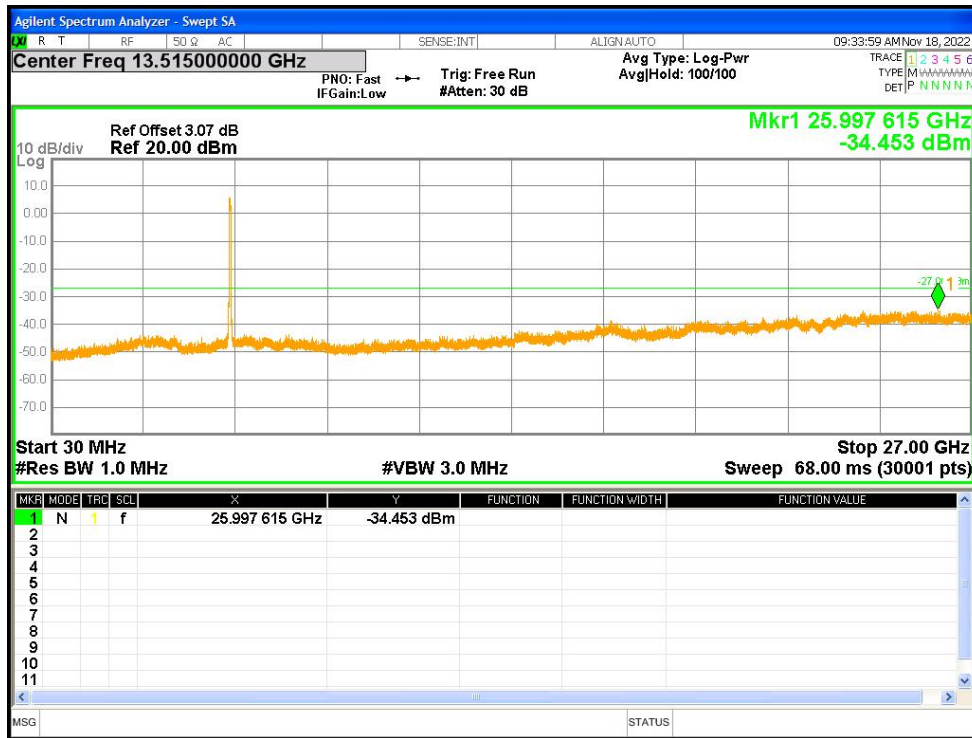

Tx. Spurious NVNT n20 5500MHz Ant1 Emission

Tx. Spurious NVNT n20 5500MHz Ant2 Emission

Tx. Spurious NVNT n20 5600MHz Ant1 Emission

Tx. Spurious NVNT n20 5600MHz Ant2 Emission

Tx. Spurious NVNT n20 5700MHz Ant1 Emission

Tx. Spurious NVNT n20 5700MHz Ant2 Emission

Tx. Spurious NVNT n20 5745MHz Ant1 Emission

Tx. Spurious NVNT n20 5745MHz Ant2 Emission

Tx. Spurious NVNT n20 5785MHz Ant1 Emission

Tx. Spurious NVNT n20 5785MHz Ant2 Emission

Tx. Spurious NVNT n20 5825MHz Ant1 Emission

Tx. Spurious NVNT n20 5825MHz Ant2 Emission

Tx. Spurious NVNT n40 5190MHz Ant1 Emission

Tx. Spurious NVNT n40 5190MHz Ant2 Emission

Tx. Spurious NVNT n40 5230MHz Ant1 Emission

Tx. Spurious NVNT n40 5230MHz Ant2 Emission

Tx. Spurious NVNT n40 5270MHz Ant1 Emission

Tx. Spurious NVNT n40 5270MHz Ant2 Emission

Tx. Spurious NVNT n40 5310MHz Ant1 Emission

Tx. Spurious NVNT n40 5310MHz Ant2 Emission