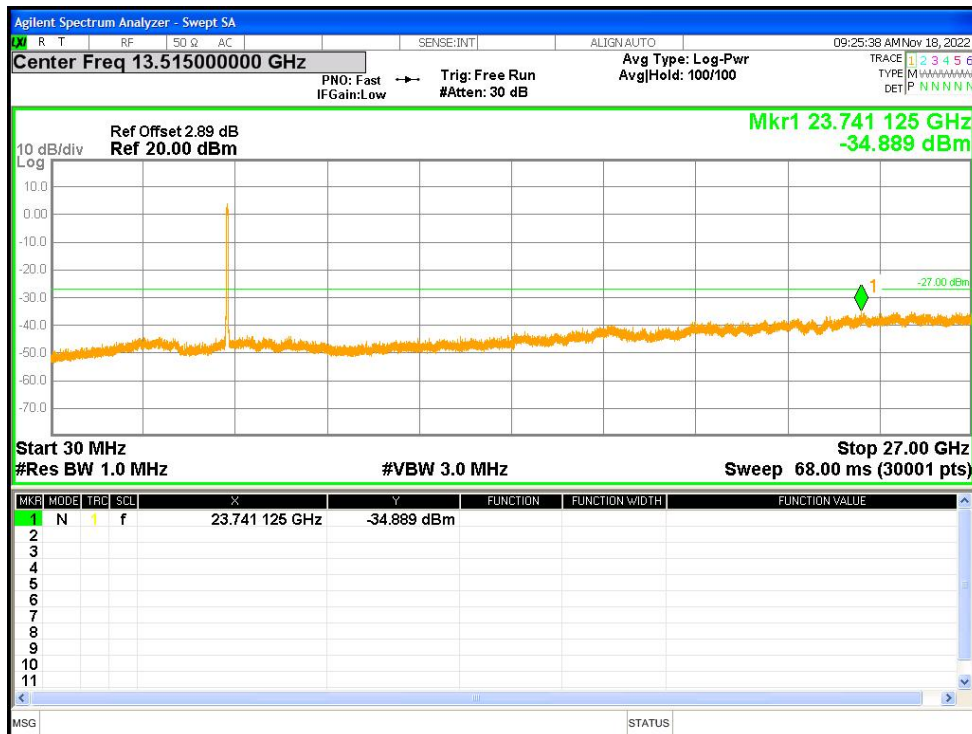

Tx. Spurious NVNT n20 5500MHz Ant1 Emission

Tx. Spurious NVNT n20 5500MHz Ant2 Emission

Tx. Spurious NVNT n20 5600MHz Ant1 Emission

Tx. Spurious NVNT n20 5600MHz Ant2 Emission

Tx. Spurious NVNT n20 5700MHz Ant1 Emission

Tx. Spurious NVNT n20 5700MHz Ant2 Emission

Tx. Spurious NVNT n20 5745MHz Ant1 Emission

Tx. Spurious NVNT n20 5745MHz Ant2 Emission

Tx. Spurious NVNT n20 5785MHz Ant1 Emission

Tx. Spurious NVNT n20 5785MHz Ant2 Emission

Tx. Spurious NVNT n20 5825MHz Ant1 Emission

Tx. Spurious NVNT n20 5825MHz Ant2 Emission

Tx. Spurious NVNT n40 5190MHz Ant1 Emission

Tx. Spurious NVNT n40 5190MHz Ant2 Emission

Tx. Spurious NVNT n40 5230MHz Ant1 Emission

Tx. Spurious NVNT n40 5230MHz Ant2 Emission

Tx. Spurious NVNT n40 5270MHz Ant1 Emission

Tx. Spurious NVNT n40 5270MHz Ant2 Emission

Tx. Spurious NVNT n40 5310MHz Ant1 Emission

Tx. Spurious NVNT n40 5310MHz Ant2 Emission