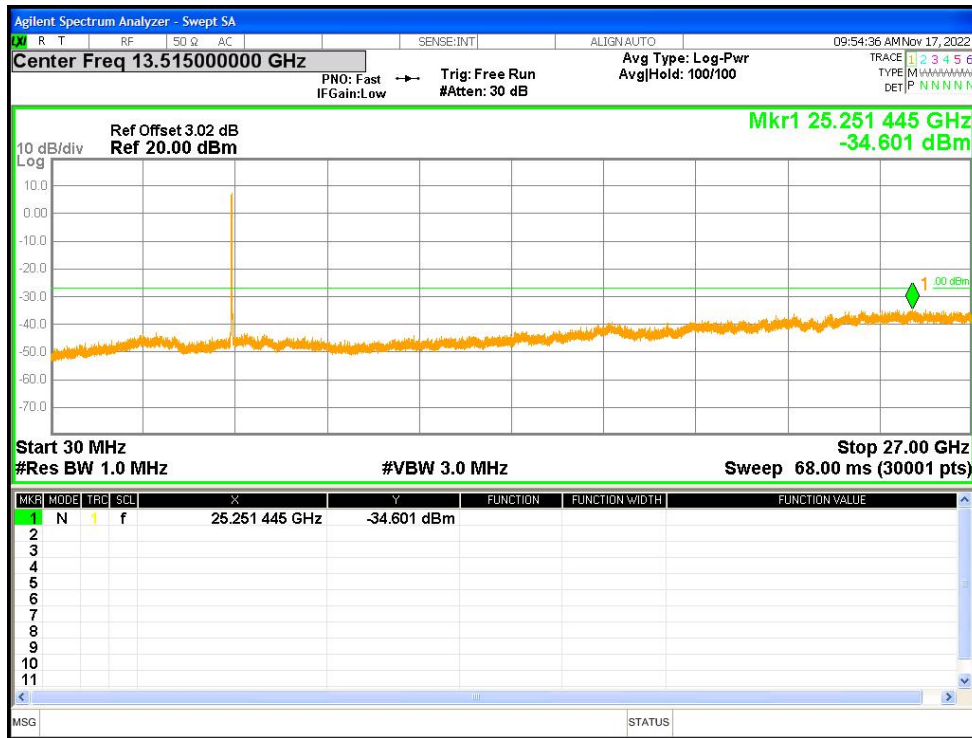

Tx. Spurious NVNT n20 5200MHz Ant1 Emission

Tx. Spurious NVNT n20 5200MHz Ant2 Emission

Tx. Spurious NVNT n20 5240MHz Ant1 Emission

Tx. Spurious NVNT n20 5240MHz Ant2 Emission

Tx. Spurious NVNT n20 5260MHz Ant1 Emission

Tx. Spurious NVNT n20 5260MHz Ant2 Emission

Tx. Spurious NVNT n20 5280MHz Ant1 Emission

Tx. Spurious NVNT n20 5280MHz Ant2 Emission

Tx. Spurious NVNT n20 5320MHz Ant1 Emission

Tx. Spurious NVNT n20 5320MHz Ant2 Emission

Tx. Spurious NVNT n20 5500MHz Ant1 Emission

Tx. Spurious NVNT n20 5500MHz Ant2 Emission

Tx. Spurious NVNT n20 5600MHz Ant1 Emission

Tx. Spurious NVNT n20 5600MHz Ant2 Emission

Tx. Spurious NVNT n20 5700MHz Ant1 Emission

Tx. Spurious NVNT n20 5700MHz Ant2 Emission

Tx. Spurious NVNT n20 5745MHz Ant1 Emission

Tx. Spurious NVNT n20 5745MHz Ant2 Emission

Tx. Spurious NVNT n20 5785MHz Ant1 Emission

Tx. Spurious NVNT n20 5785MHz Ant2 Emission