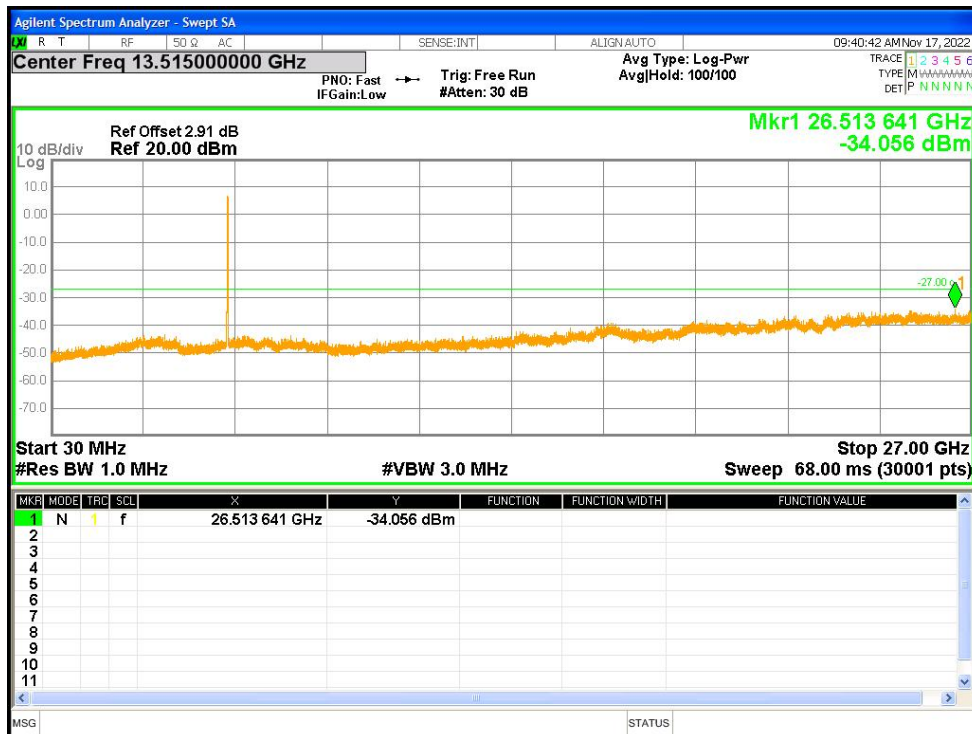

Tx. Spurious NVNT ac80 5290MHz Ant1 Emission

Tx. Spurious NVNT ac80 5290MHz Ant2 Emission

Tx. Spurious NVNT ac80 5530MHz Ant1 Emission

Tx. Spurious NVNT ac80 5530MHz Ant2 Emission

Tx. Spurious NVNT ac80 5610MHz Ant1 Emission

Tx. Spurious NVNT ac80 5610MHz Ant2 Emission

Tx. Spurious NVNT ac80 5775MHz Ant1 Emission

Tx. Spurious NVNT ac80 5775MHz Ant2 Emission

Tx. Spurious NVNT n20 5180MHz Ant1 Emission

Tx. Spurious NVNT n20 5180MHz Ant2 Emission

Tx. Spurious NVNT n20 5200MHz Ant1 Emission

Tx. Spurious NVNT n20 5200MHz Ant2 Emission

Tx. Spurious NVNT n20 5240MHz Ant1 Emission

Tx. Spurious NVNT n20 5240MHz Ant2 Emission

Tx. Spurious NVNT n20 5260MHz Ant1 Emission

Tx. Spurious NVNT n20 5260MHz Ant2 Emission

Tx. Spurious NVNT n20 5280MHz Ant1 Emission

Tx. Spurious NVNT n20 5280MHz Ant2 Emission

Tx. Spurious NVNT n20 5320MHz Ant1 Emission

Tx. Spurious NVNT n20 5320MHz Ant2 Emission