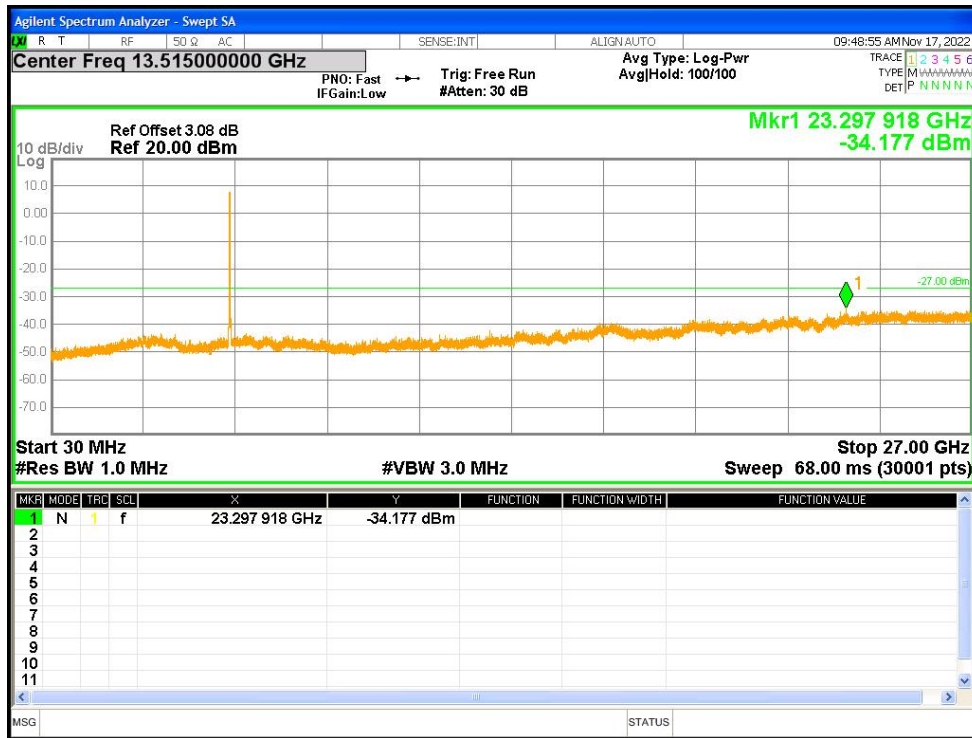

Tx. Spurious NVNT ac80 5610MHz Ant2 Emission

Tx. Spurious NVNT ac80 5775MHz Ant1 Emission

Tx. Spurious NVNT ac80 5775MHz Ant2 Emission

Tx. Spurious NVNT n20 5180MHz Ant1 Emission

Tx. Spurious NVNT n20 5180MHz Ant2 Emission

Tx. Spurious NVNT n20 5200MHz Ant1 Emission

Tx. Spurious NVNT n20 5200MHz Ant2 Emission

Tx. Spurious NVNT n20 5240MHz Ant1 Emission

Tx. Spurious NVNT n20 5240MHz Ant2 Emission

Tx. Spurious NVNT n20 5260MHz Ant1 Emission

Tx. Spurious NVNT n20 5260MHz Ant2 Emission

Tx. Spurious NVNT n20 5280MHz Ant1 Emission

Tx. Spurious NVNT n20 5280MHz Ant2 Emission

Tx. Spurious NVNT n20 5320MHz Ant1 Emission

Tx. Spurious NVNT n20 5320MHz Ant2 Emission

Tx. Spurious NVNT n20 5500MHz Ant1 Emission

Tx. Spurious NVNT n20 5500MHz Ant2 Emission

Tx. Spurious NVNT n20 5600MHz Ant1 Emission

Tx. Spurious NVNT n20 5600MHz Ant2 Emission

Tx. Spurious NVNT n20 5700MHz Ant1 Emission