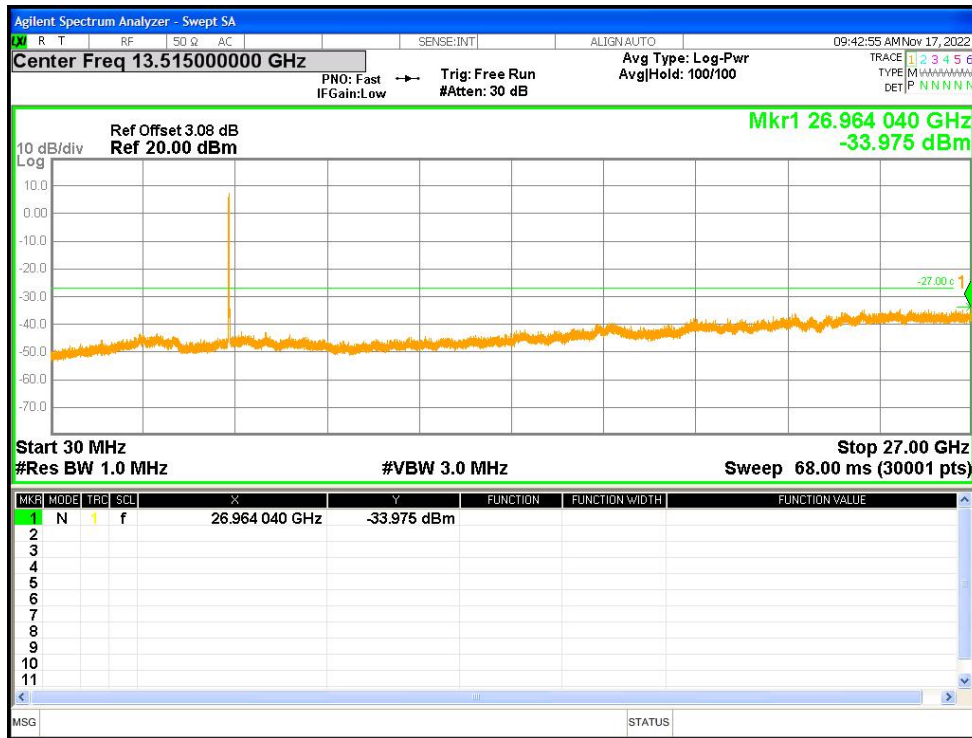

Tx. Spurious NVNT ac80 5290MHz Ant1 Emission

Tx. Spurious NVNT ac80 5290MHz Ant2 Emission

Tx. Spurious NVNT ac80 5530MHz Ant1 Emission

Tx. Spurious NVNT ac80 5530MHz Ant2 Emission

Tx. Spurious NVNT ac80 5610MHz Ant1 Emission

Tx. Spurious NVNT ac80 5610MHz Ant2 Emission

Tx. Spurious NVNT ac80 5775MHz Ant1 Emission

Tx. Spurious NVNT ac80 5775MHz Ant2 Emission

Tx. Spurious NVNT n20 5180MHz Ant1 Emission

Tx. Spurious NVNT n20 5180MHz Ant2 Emission

Tx. Spurious NVNT n20 5200MHz Ant1 Emission

Tx. Spurious NVNT n20 5200MHz Ant2 Emission

Tx. Spurious NVNT n20 5240MHz Ant1 Emission

Tx. Spurious NVNT n20 5240MHz Ant2 Emission

Tx. Spurious NVNT n20 5260MHz Ant1 Emission

Tx. Spurious NVNT n20 5260MHz Ant2 Emission

Tx. Spurious NVNT n20 5280MHz Ant1 Emission

Tx. Spurious NVNT n20 5280MHz Ant2 Emission

Tx. Spurious NVNT n20 5320MHz Ant1 Emission

Tx. Spurious NVNT n20 5320MHz Ant2 Emission