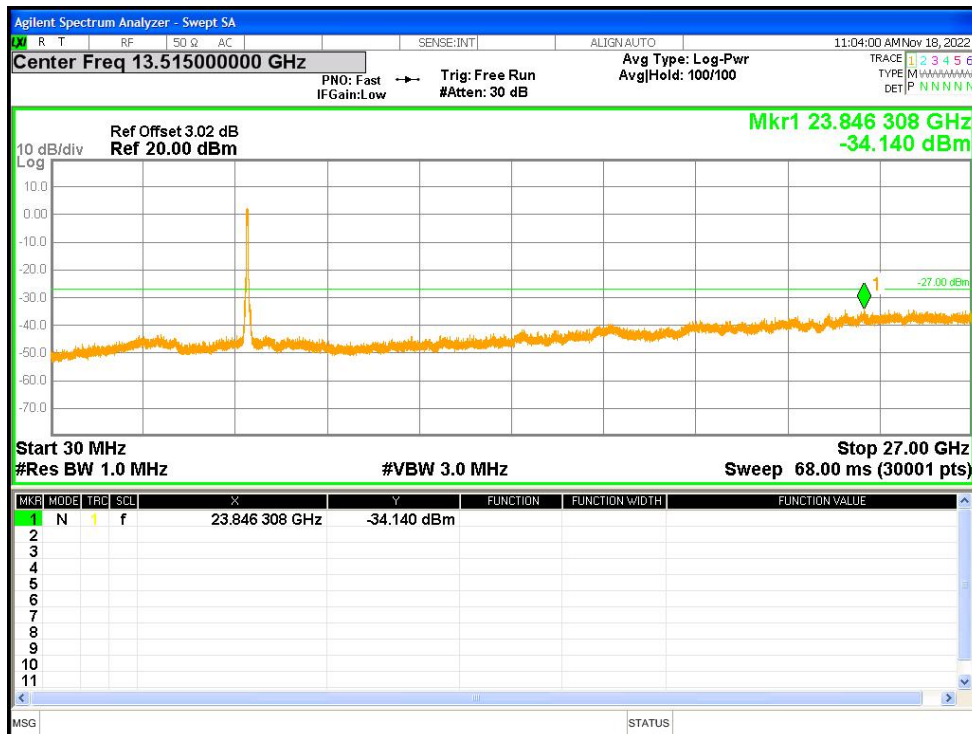

Tx. Spurious NVNT ac80 5290MHz Ant1 Emission

Tx. Spurious NVNT ac80 5290MHz Ant2 Emission

Tx. Spurious NVNT ac80 5530MHz Ant1 Emission

Tx. Spurious NVNT ac80 5530MHz Ant2 Emission

Tx. Spurious NVNT ac80 5610MHz Ant1 Emission

Tx. Spurious NVNT ac80 5610MHz Ant2 Emission

Tx. Spurious NVNT ac80 5775MHz Ant1 Emission

Tx. Spurious NVNT ac80 5775MHz Ant2 Emission

Tx. Spurious NVNT n20 5180MHz Ant1 Emission

Tx. Spurious NVNT n20 5180MHz Ant2 Emission

Tx. Spurious NVNT n20 5200MHz Ant1 Emission

Tx. Spurious NVNT n20 5200MHz Ant2 Emission

Tx. Spurious NVNT n20 5240MHz Ant1 Emission

Tx. Spurious NVNT n20 5240MHz Ant2 Emission

Tx. Spurious NVNT n20 5260MHz Ant1 Emission