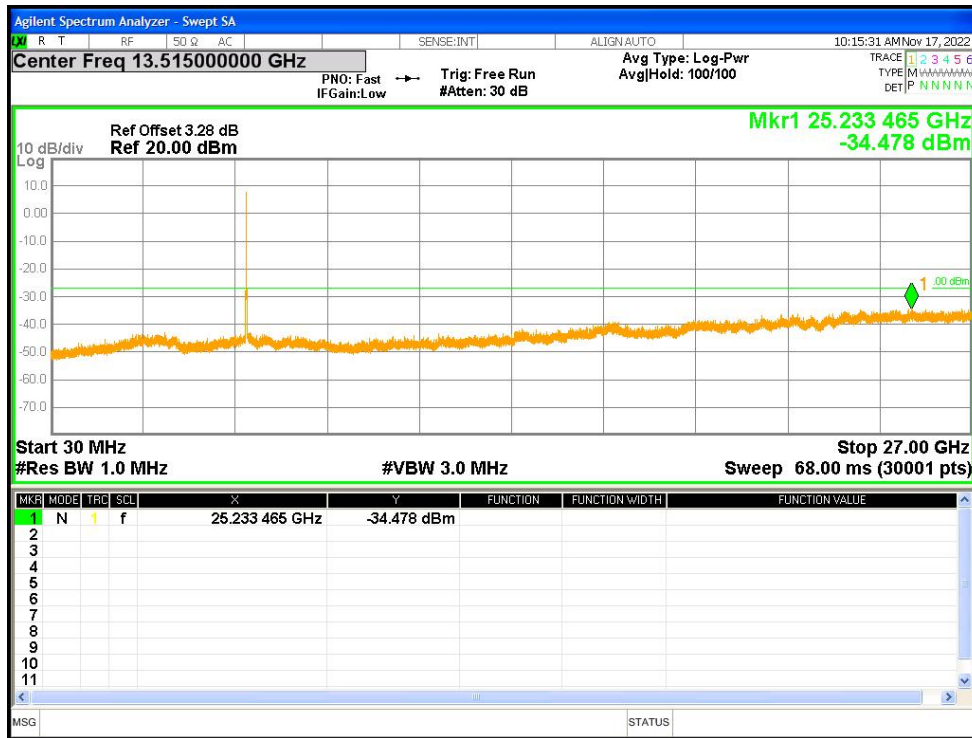

Tx. Spurious NVNT n20 5260MHz Ant2 Emission

Tx. Spurious NVNT n20 5280MHz Ant1 Emission

Tx. Spurious NVNT n20 5280MHz Ant2 Emission

Tx. Spurious NVNT n20 5320MHz Ant1 Emission

Tx. Spurious NVNT n20 5320MHz Ant2 Emission

Tx. Spurious NVNT n20 5500MHz Ant1 Emission

Tx. Spurious NVNT n20 5500MHz Ant2 Emission

Tx. Spurious NVNT n20 5600MHz Ant1 Emission

Tx. Spurious NVNT n20 5600MHz Ant2 Emission

Tx. Spurious NVNT n20 5700MHz Ant1 Emission

Tx. Spurious NVNT n20 5700MHz Ant2 Emission

Tx. Spurious NVNT n20 5745MHz Ant1 Emission

Tx. Spurious NVNT n20 5745MHz Ant2 Emission

Tx. Spurious NVNT n20 5785MHz Ant1 Emission

Tx. Spurious NVNT n20 5785MHz Ant2 Emission

Tx. Spurious NVNT n20 5825MHz Ant1 Emission

Tx. Spurious NVNT n20 5825MHz Ant2 Emission

Tx. Spurious NVNT n40 5190MHz Ant1 Emission

Tx. Spurious NVNT n40 5190MHz Ant2 Emission

Tx. Spurious NVNT n40 5230MHz Ant1 Emission