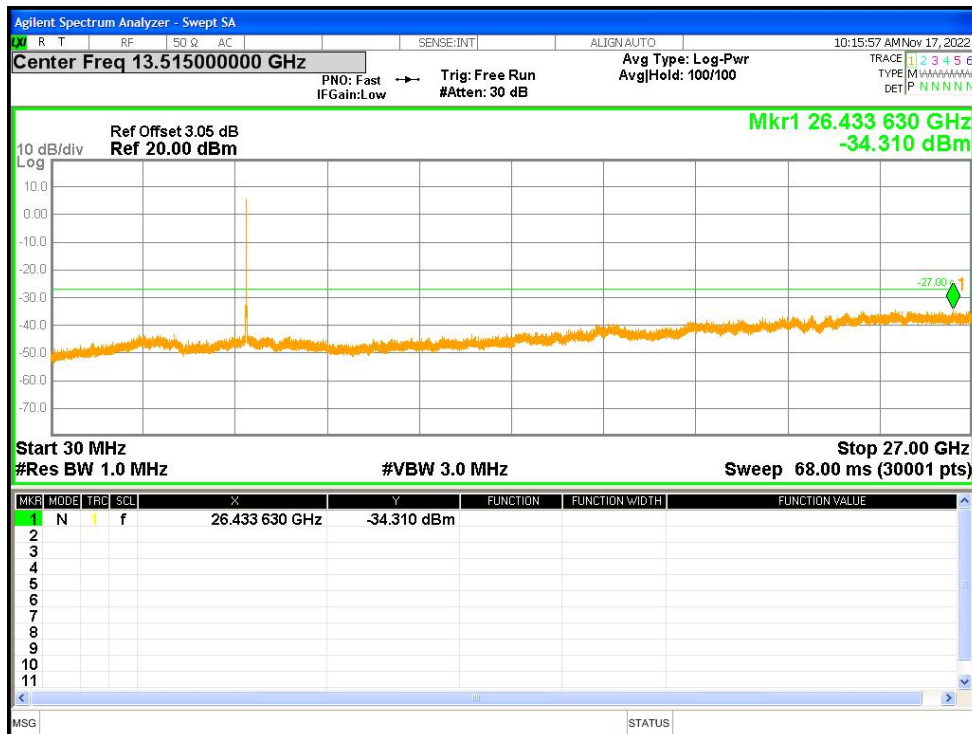

Tx. Spurious NVNT n20 5260MHz Ant2 Emission

Tx. Spurious NVNT n20 5280MHz Ant1 Emission

Tx. Spurious NVNT n20 5280MHz Ant2 Emission

Tx. Spurious NVNT n20 5320MHz Ant1 Emission

Tx. Spurious NVNT n20 5320MHz Ant2 Emission

Tx. Spurious NVNT n20 5500MHz Ant1 Emission

Tx. Spurious NVNT n20 5500MHz Ant2 Emission

Tx. Spurious NVNT n20 5600MHz Ant1 Emission

Tx. Spurious NVNT n20 5600MHz Ant2 Emission

Tx. Spurious NVNT n20 5700MHz Ant1 Emission

Tx. Spurious NVNT n20 5700MHz Ant2 Emission

Tx. Spurious NVNT n20 5745MHz Ant1 Emission

Tx. Spurious NVNT n20 5745MHz Ant2 Emission

Tx. Spurious NVNT n20 5785MHz Ant1 Emission

Tx. Spurious NVNT n20 5785MHz Ant2 Emission

Tx. Spurious NVNT n20 5825MHz Ant1 Emission

Tx. Spurious NVNT n20 5825MHz Ant2 Emission

Tx. Spurious NVNT n40 5190MHz Ant1 Emission

Tx. Spurious NVNT n40 5190MHz Ant2 Emission

Tx. Spurious NVNT n40 5230MHz Ant1 Emission