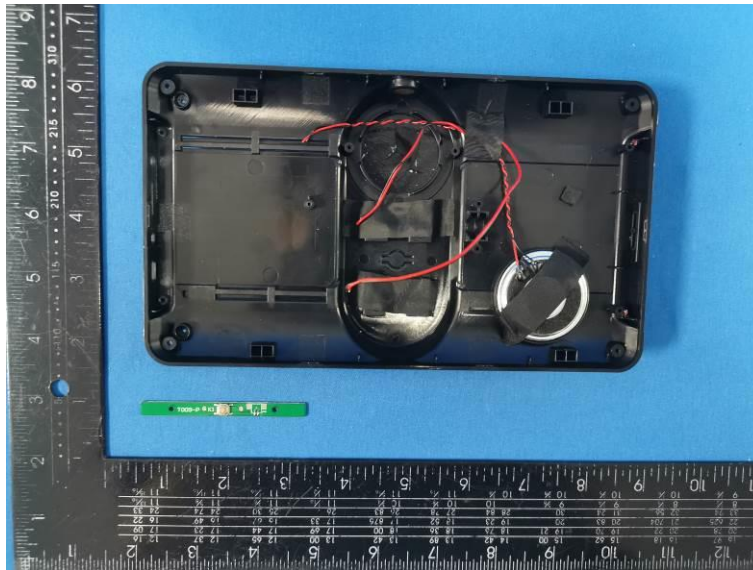

# Internal Photos of the EUT

Photo 1

Photo 2

Photo 3

5.1G  
(PCB) Antenna

BLE  
(PCB)Antenna

Photo 4

Photo 5