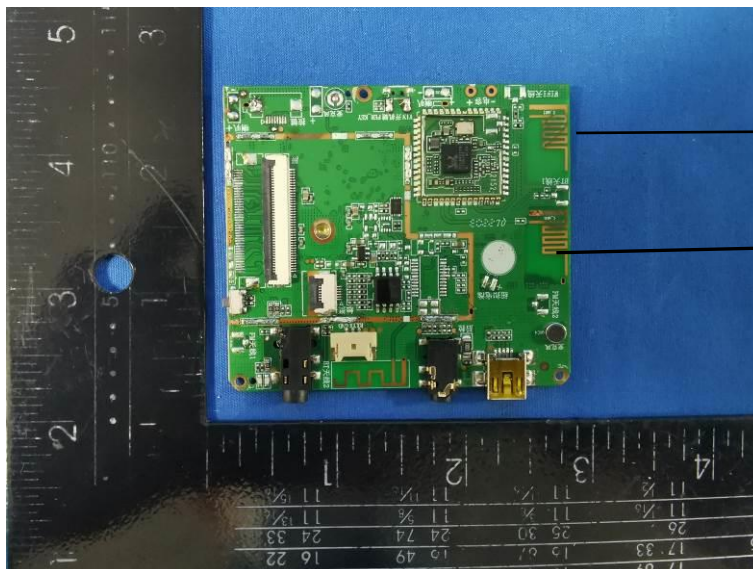

# Internal Photos of the EUT

Photo 1

Photo 2

Photo 3

5.1G  
(PCB) Antenna

BLE  
(PCB)Antenna

Photo 4

Photo 5