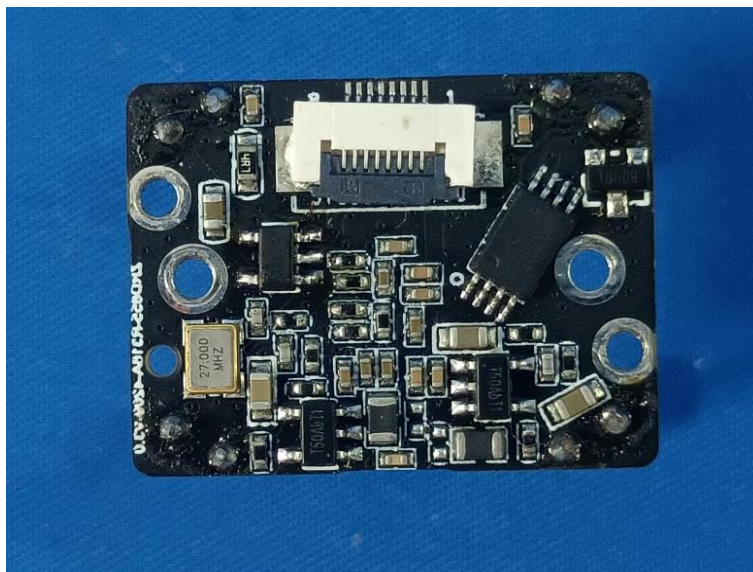

Internal Photos of the EUT

2.4G WIFI/5.8G
WIFI PIFA Antenna