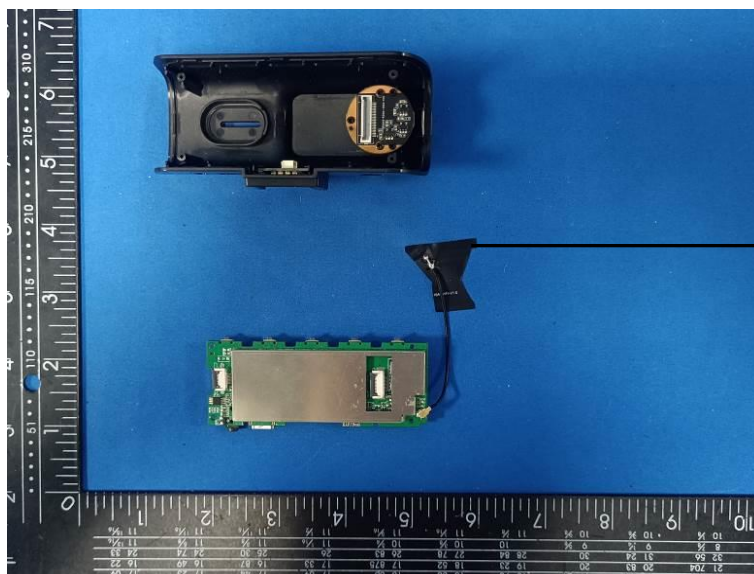

Internal Photos of the EUT

2.4G WIFI/5.8G
WIFI PIFA Antenna