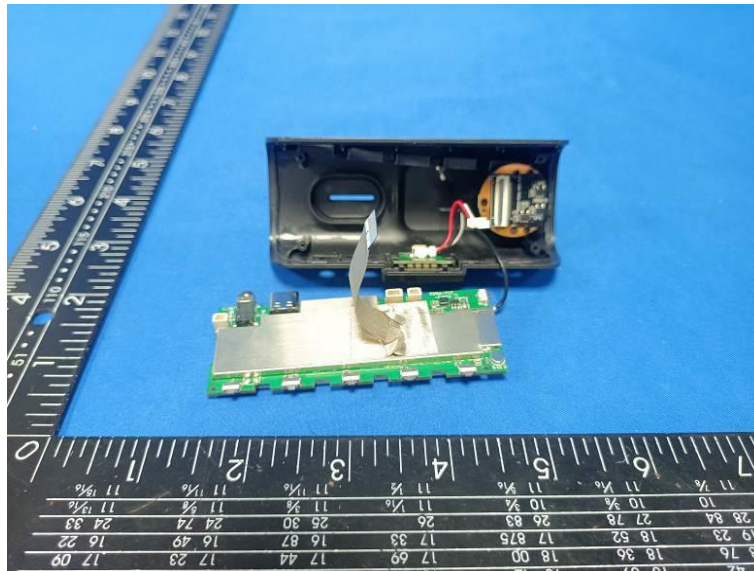

Internal Photos of the EUT

2.4G WIFI/5.8G
WIFI PIFA Antenna