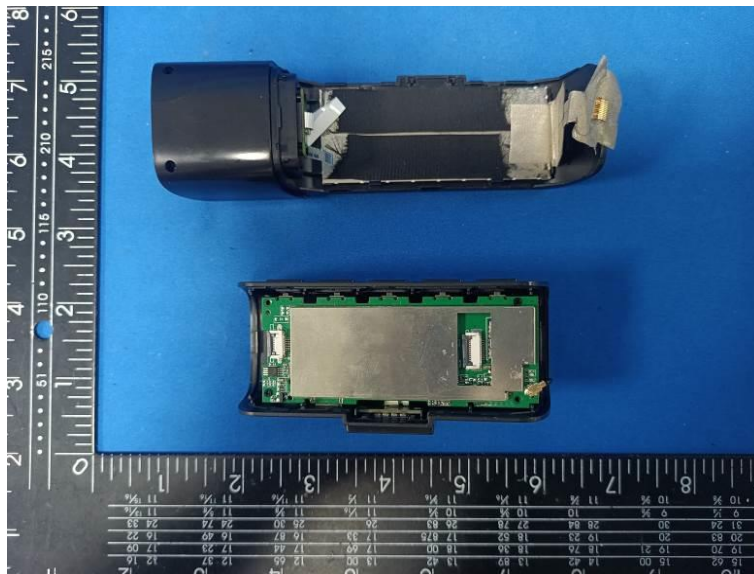

Internal Photos of the EUT

2.4G WIFI/5.8G
WIFI PIFA Antenna