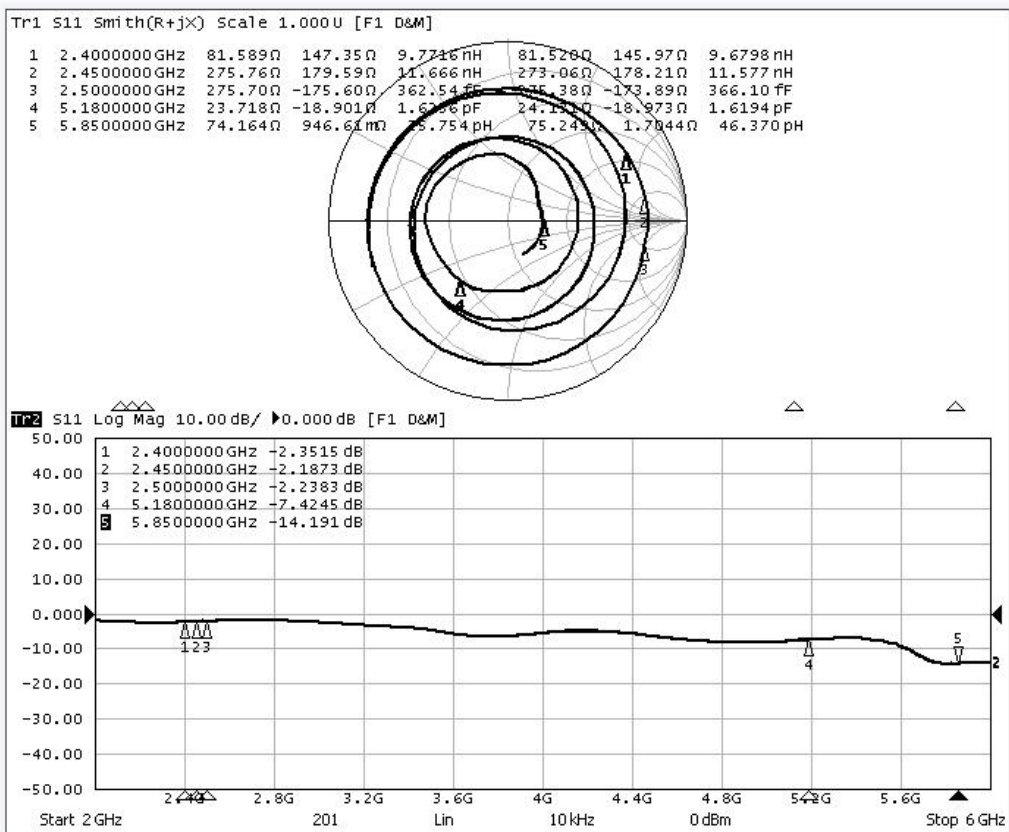

天线辐射方向图。 radiation pattern

E1 Face

2400.000MHz
2450.000MHz
2500.000MHz

PART 5

测试数据/RFReport

天线辐射方向图。 radiation pattern

E2 Face

2400.000MHz
2450.000MHz
2500.000MHz

天线辐射方向图。radiation pattern

E1 Face

PART 5

测试数据/RFReport

天线辐射方向图。radiation pattern

E2 Face

PART 6

测试数据/RF Report

PART 8

天线图片 Antenna pictures

PART 9

测试整机 Test the machine

2023

Thanks!

Your content to play here, or through your copy, paste in this box, and select only the text. Your content to play here, or through your copy, paste in this box, and select only the text.