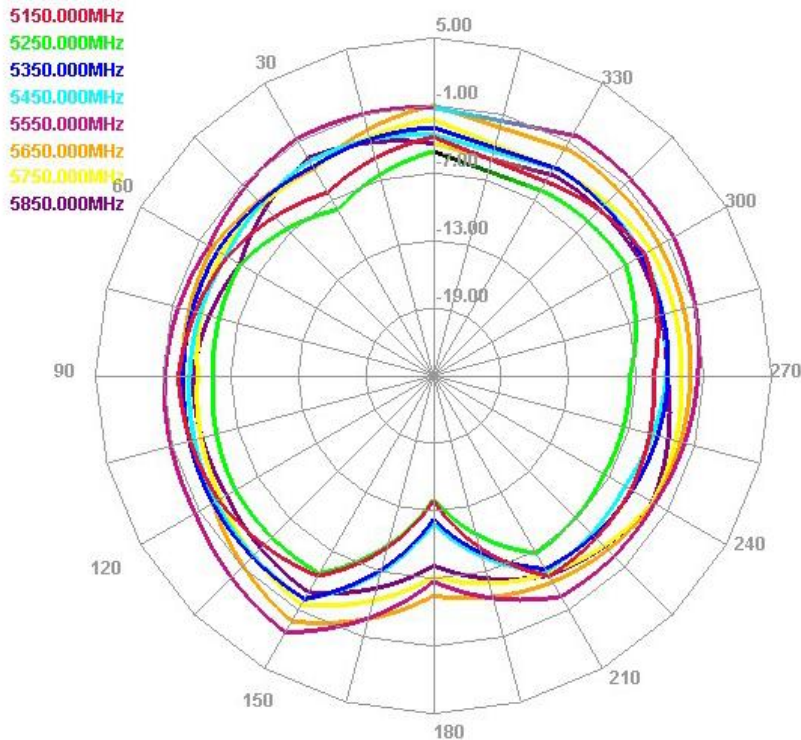

天线辐射方向图。 radiation pattern

E1 Face

2400.000MHz
2450.000MHz
2500.000MHz

PART 5

测试数据/RFReport

天线辐射方向图。 radiation pattern

E2 Face

2400.000MHz
2450.000MHz
2500.000MHz

天线辐射方向图。radiation pattern

E1 Face

PART 5

测试数据/RFReport

天线辐射方向图。radiation pattern

E2 Face

PART 6

测试数据/RF Report

PART 8

天线图片 Antenna pictures

PART 9

测试整机 Test the machine

2023

Thanks!

Your content to play here, or through your copy, paste in this box, and select only the text. Your content to play here, or through your copy, paste in this box, and select only the text.