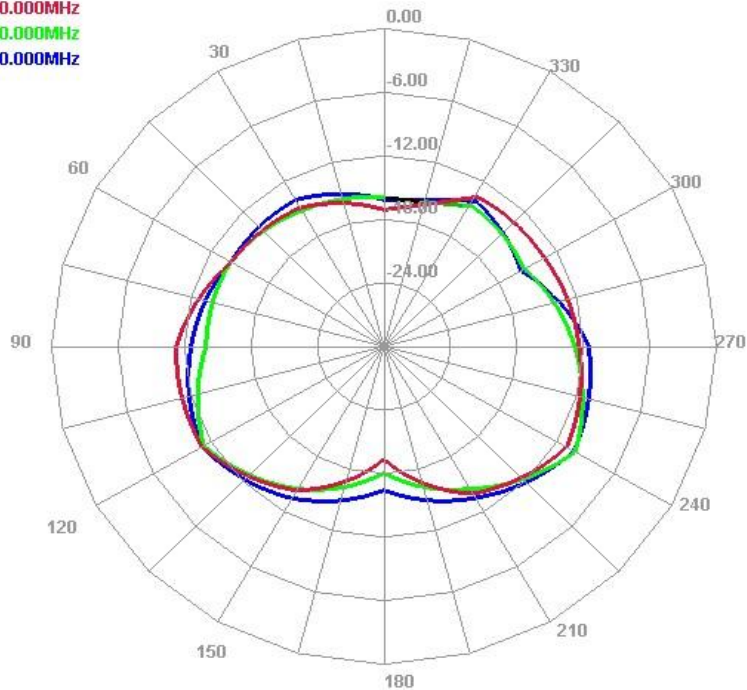

天线辐射方向图。 radiation pattern

E1 Face

2400.000MHz
2450.000MHz
2500.000MHz

PART 5

测试数据/RFReport

天线辐射方向图。 radiation pattern

E2 Face

2400.000MHz
2450.000MHz
2500.000MHz

天线辐射方向图。radiation pattern

E1 Face

PART 5

测试数据/RFReport

天线辐射方向图。radiation pattern

E2 Face

PART 6

测试数据/RF Report

PART 8

天线图片 Antenna pictures

PART 9

测试整机 Test the machine

2023

Thanks!

Your content to play here, or through your copy, paste in this box, and select only the text. Your content to play here, or through your copy, paste in this box, and select only the text.