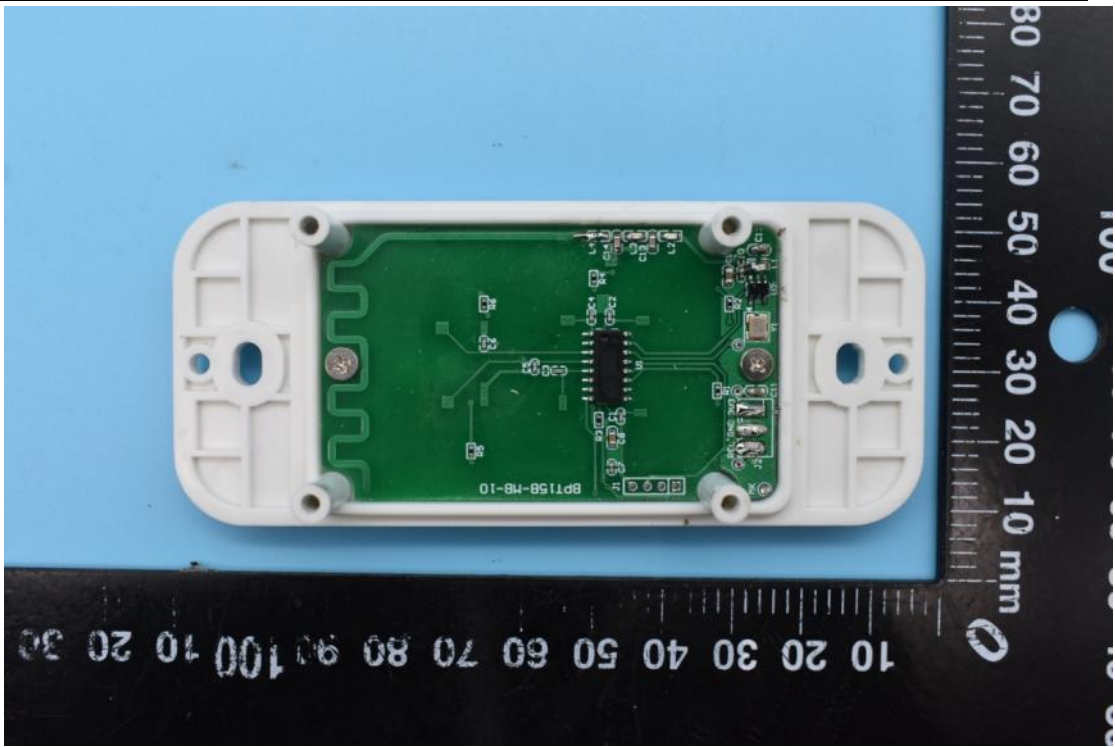

FCC ID:2AW5J-7148-01-AX

## Internal Photos

## 2. Antenna view