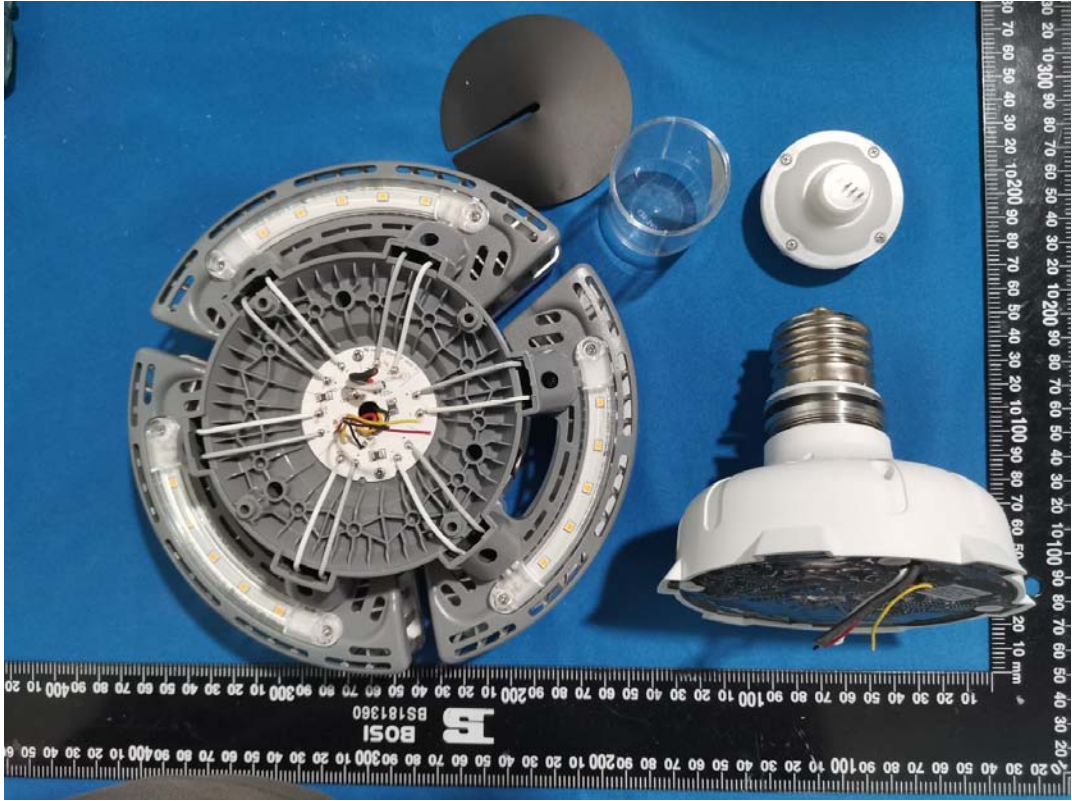

## EXHIBIT C - EUT INTERNAL PHOTOGRAPHS

Model: AST-EHB03-060WNYMA1-acK

Model: AST-EHB03-080WNXYMA1-acK

Model: AST-EHB03-100WNXYMA1-acK

Model: AST-EHB03-120WNYMA1-acK

RF module

Ant