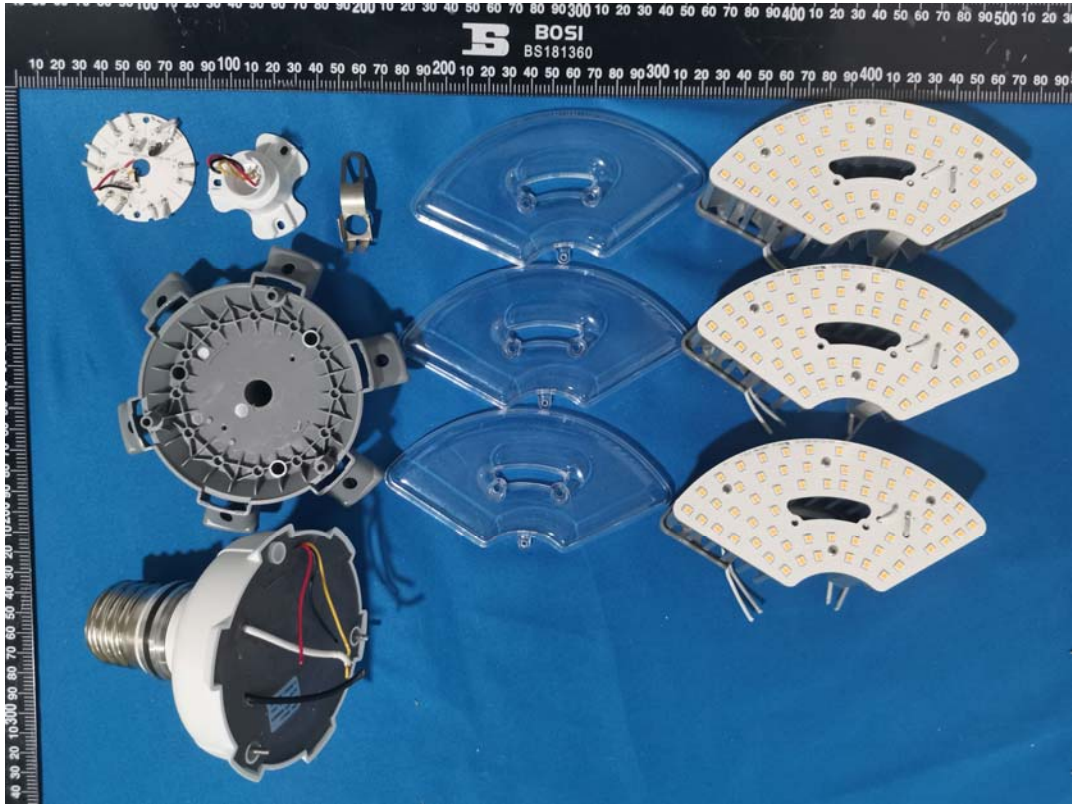

## EXHIBIT C - EUT INTERNAL PHOTOGRAPHS

Model: AST-EHB03-060WNYMA1-acK

Model: AST-EHB03-080WNXYMA1-acK

Model: AST-EHB03-100WNXYMA1-acK

Model: AST-EHB03-120WNYMA1-acK

RF module

Ant