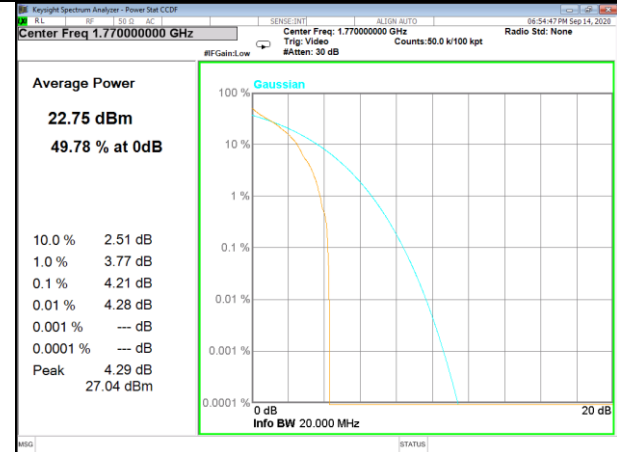

Band66_1_QPSK_High