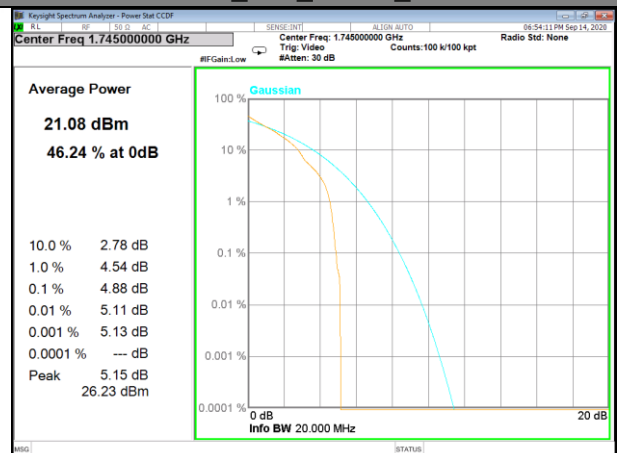

Band66_1_QPSK_Low

Band66_100_QPSK_Low

Band66_1_Q16_Low

Band66_100_Q16_Low

Band66_1_QPSK_Middle

Band66_100_QPSK_Middle

LTE BAND-66

LTE BAND-66