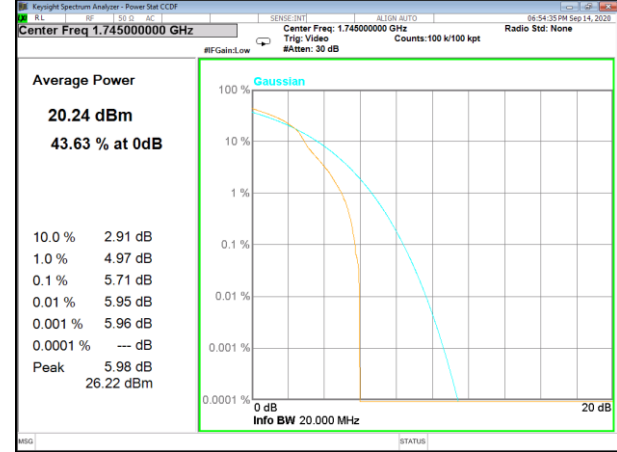

LTE BAND-66

LTE BAND-66

Band66_1_Q16_Middle