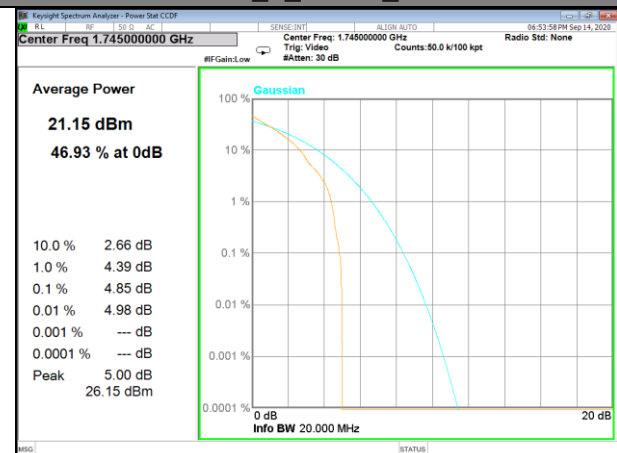

Band66_1_QPSK_Low

Band66_100_QPSK_Low

Band66_1_Q16_Low

Band66_100_Q16_Low

Band66_1_QPSK_Middle

Band66_100_QPSK_Middle

LTE BAND-66

LTE BAND-66