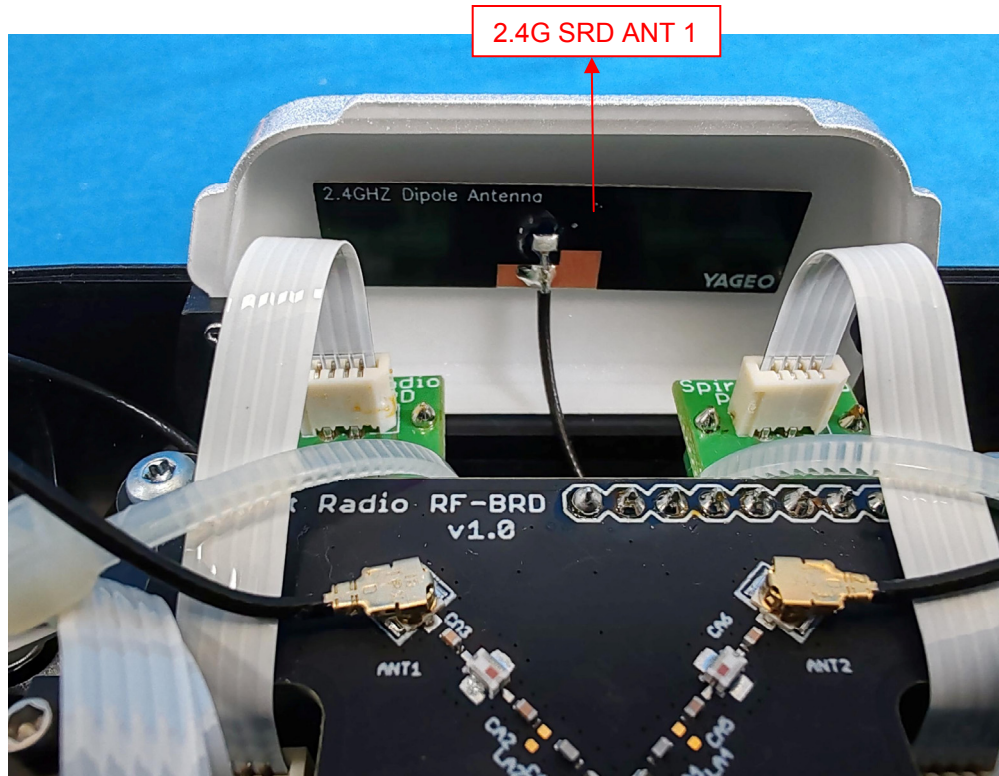

Appendix-Spirit WAVE-Photos

2.2. EUT – Internal View Model Spirit WAVE FCC ID: 2AW4Z-SRADIO

Appendix-Spirit WAVE-Photos

Appendix-Spirit WAVE-Photos

Appendix-Spirit WAVE-Photos

Appendix-Spirit WAVE-Photos