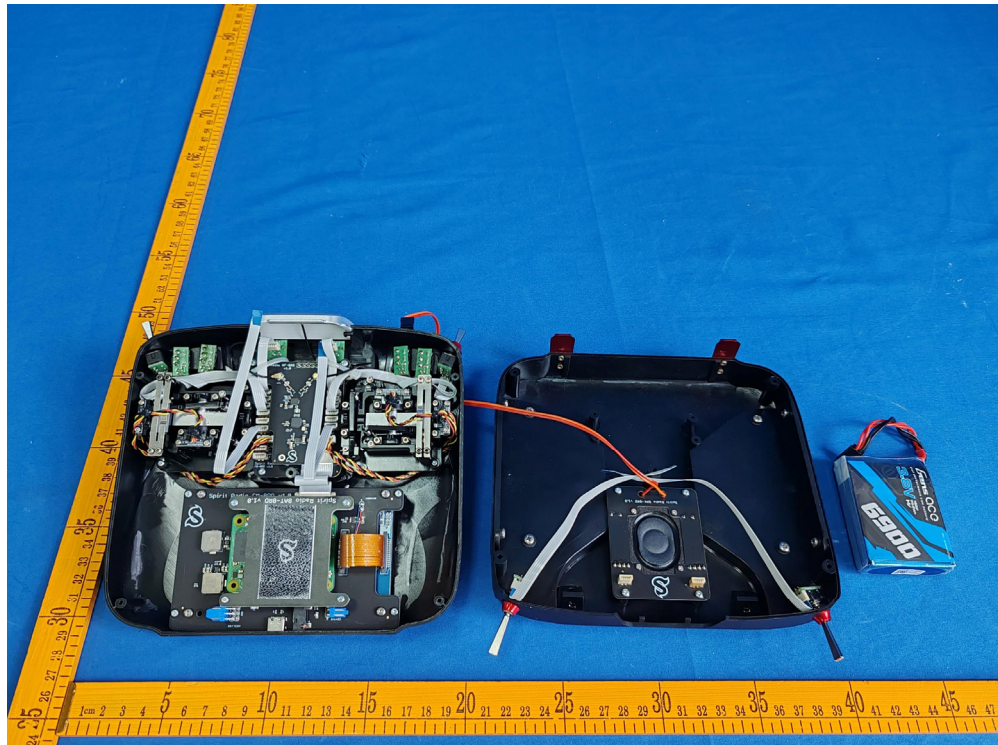

Appendix-Spirit WAVE-Photos

2.2. EUT – Internal View Model Spirit WAVE FCC ID: 2AW4Z-SRADIO

Appendix-Spirit WAVE-Photos

Appendix-Spirit WAVE-Photos

Appendix-Spirit WAVE-Photos

Appendix-Spirit WAVE-Photos