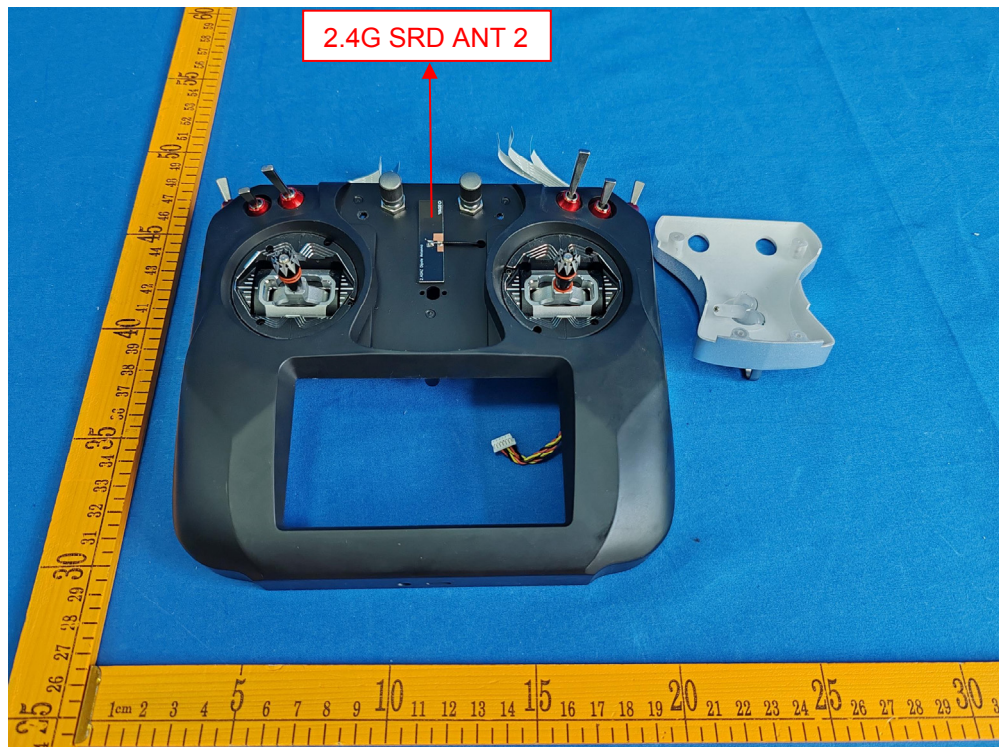

Appendix-Spirit WAVE-Photos

2.2. EUT – Internal View Model Spirit WAVE FCC ID: 2AW4Z-SRADIO

Appendix-Spirit WAVE-Photos

Appendix-Spirit WAVE-Photos

Appendix-Spirit WAVE-Photos

Appendix-Spirit WAVE-Photos