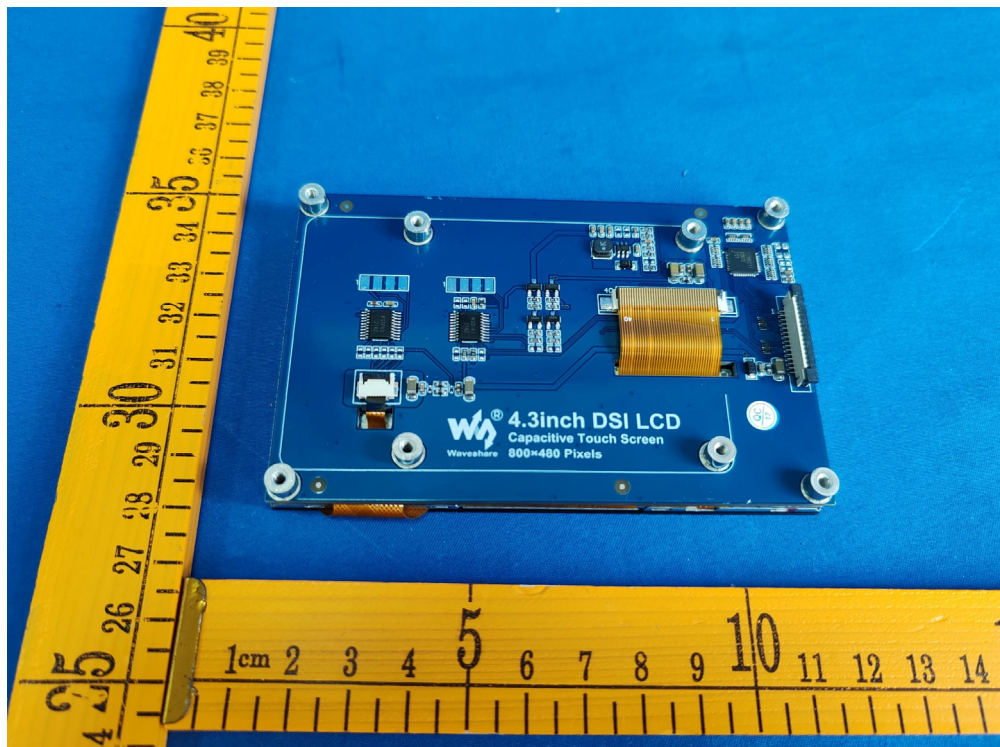

Appendix-Spirit WAVE-Photos

2.2. EUT – Internal View Model Spirit WAVE FCC ID: 2AW4Z-SRADIO

Appendix-Spirit WAVE-Photos

Appendix-Spirit WAVE-Photos

Appendix-Spirit WAVE-Photos

Appendix-Spirit WAVE-Photos