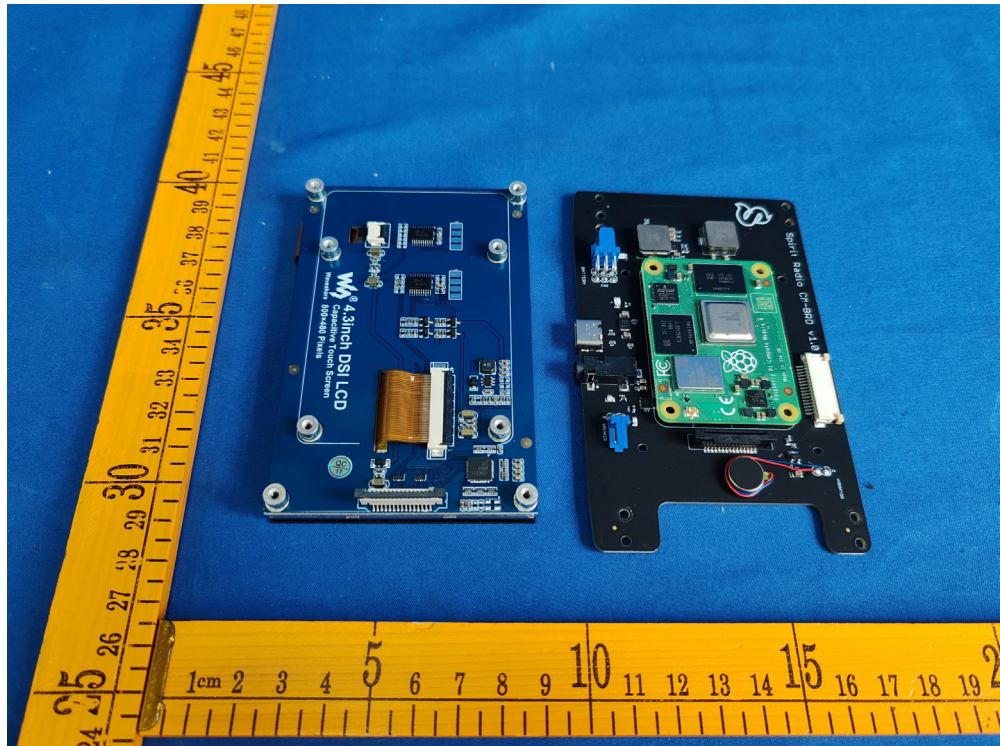

Appendix-Spirit WAVE-Photos

2.2. EUT – Internal View Model Spirit WAVE FCC ID: 2AW4Z-SRADIO

Appendix-Spirit WAVE-Photos

Appendix-Spirit WAVE-Photos

Appendix-Spirit WAVE-Photos

Appendix-Spirit WAVE-Photos