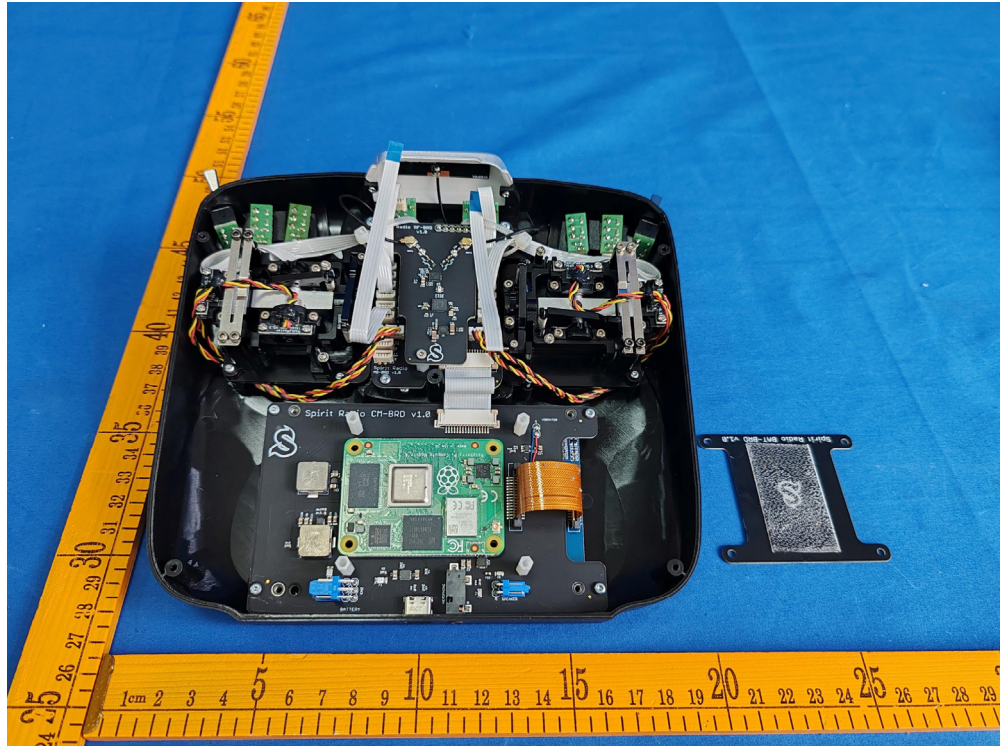

Appendix-Spirit WAVE-Photos

2.2. EUT – Internal View Model Spirit WAVE FCC ID: 2AW4Z-SRADIO

Appendix-Spirit WAVE-Photos

Appendix-Spirit WAVE-Photos

Appendix-Spirit WAVE-Photos

Appendix-Spirit WAVE-Photos