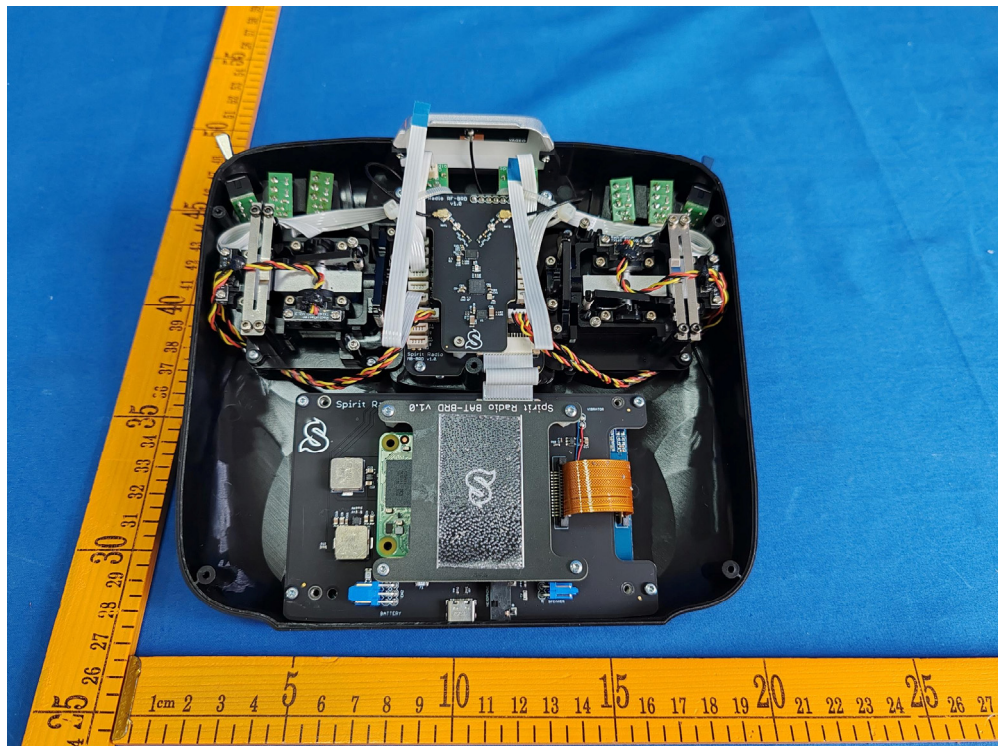

Appendix-Spirit WAVE-Photos

2.2. EUT – Internal View Model Spirit WAVE FCC ID: 2AW4Z-SRADIO

Appendix-Spirit WAVE-Photos

Appendix-Spirit WAVE-Photos

Appendix-Spirit WAVE-Photos

Appendix-Spirit WAVE-Photos