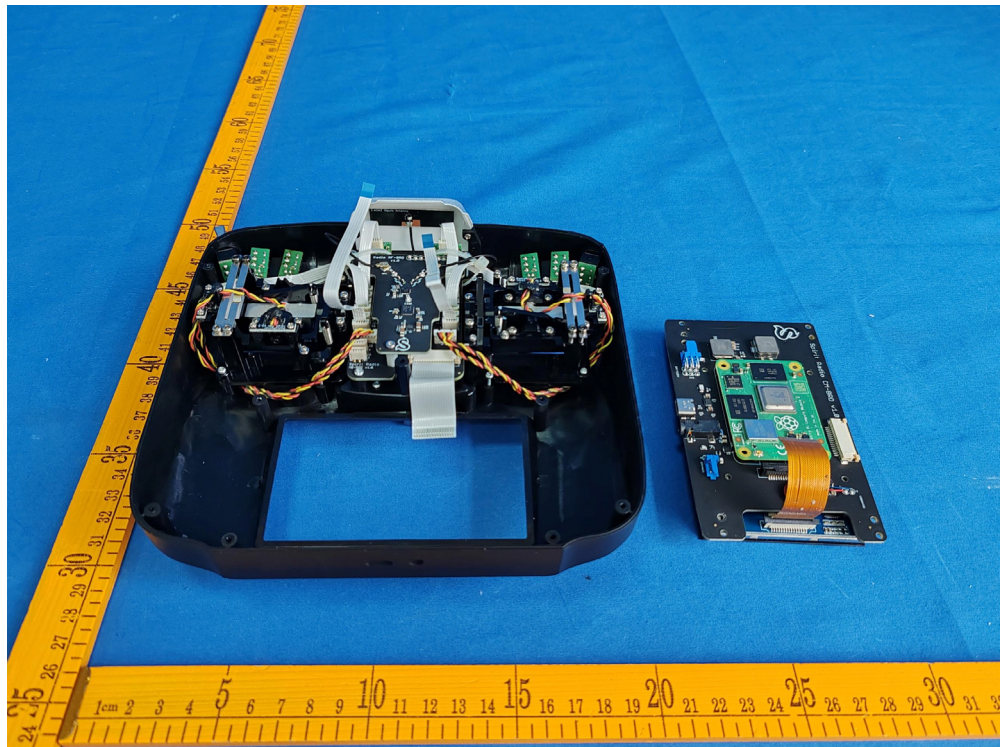

Appendix-Spirit WAVE-Photos

2.2. EUT – Internal View Model Spirit WAVE FCC ID: 2AW4Z-SRADIO

Appendix-Spirit WAVE-Photos

Appendix-Spirit WAVE-Photos

Appendix-Spirit WAVE-Photos

Appendix-Spirit WAVE-Photos