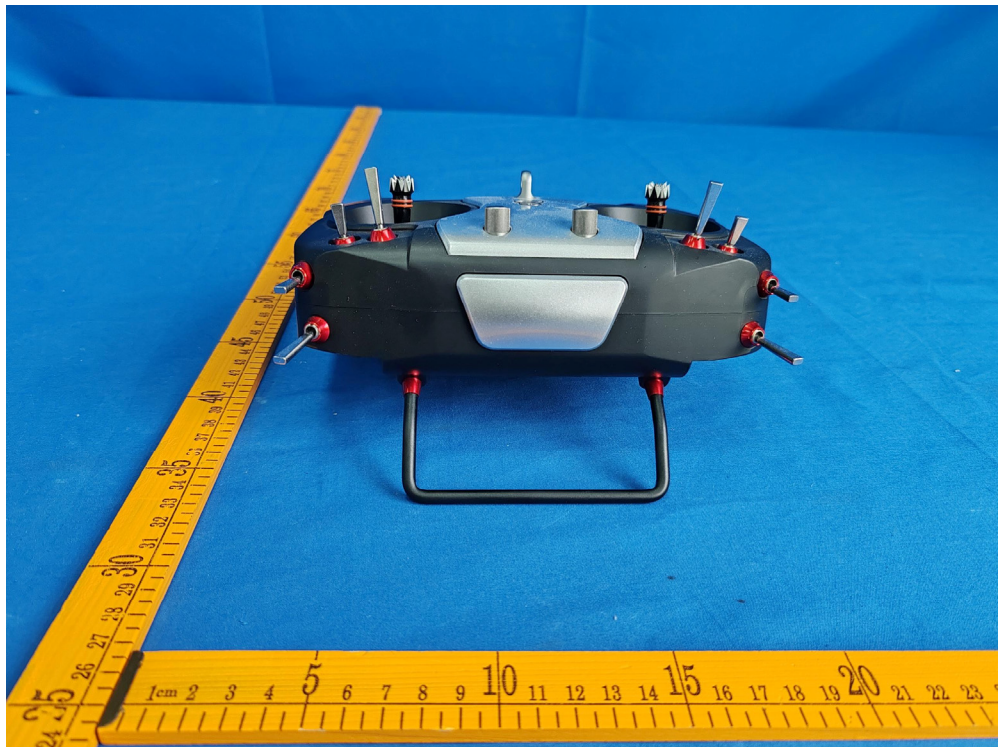

Appendix-Spirit WAVE-Photos