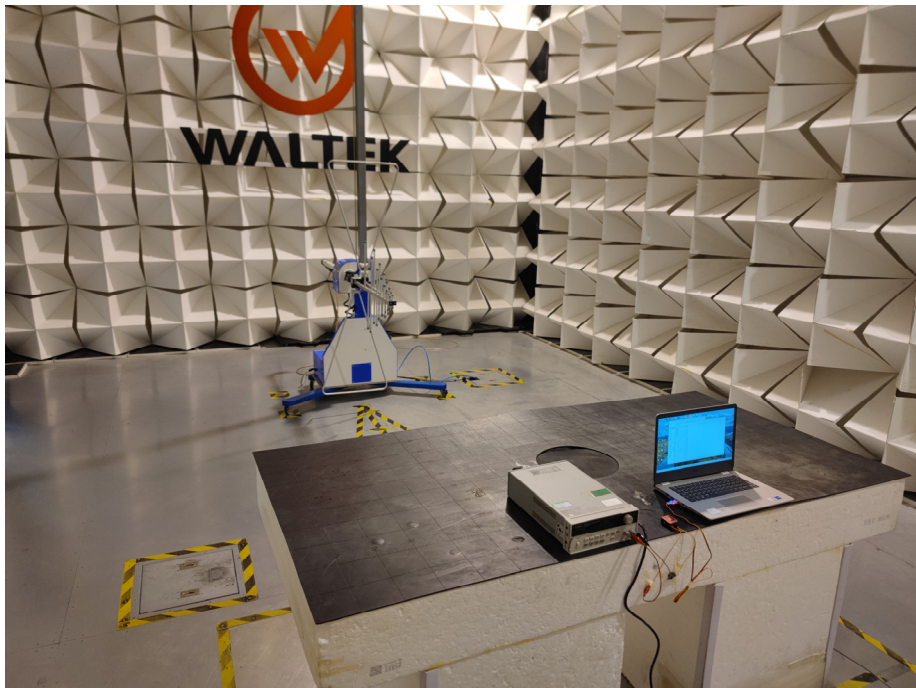

Appendix-W1-Photos

1. Test Setup photos Model W1 FCC ID: 2AW4Z-SPIRITW1

1.1 Photograph – Radiated Emissions

For 9kHz-30MHz Test Site 2#

For 30MHz-1000MHz Test Site 2#

Appendix-W1-Photos

For Above 1GHz Test Site 1#