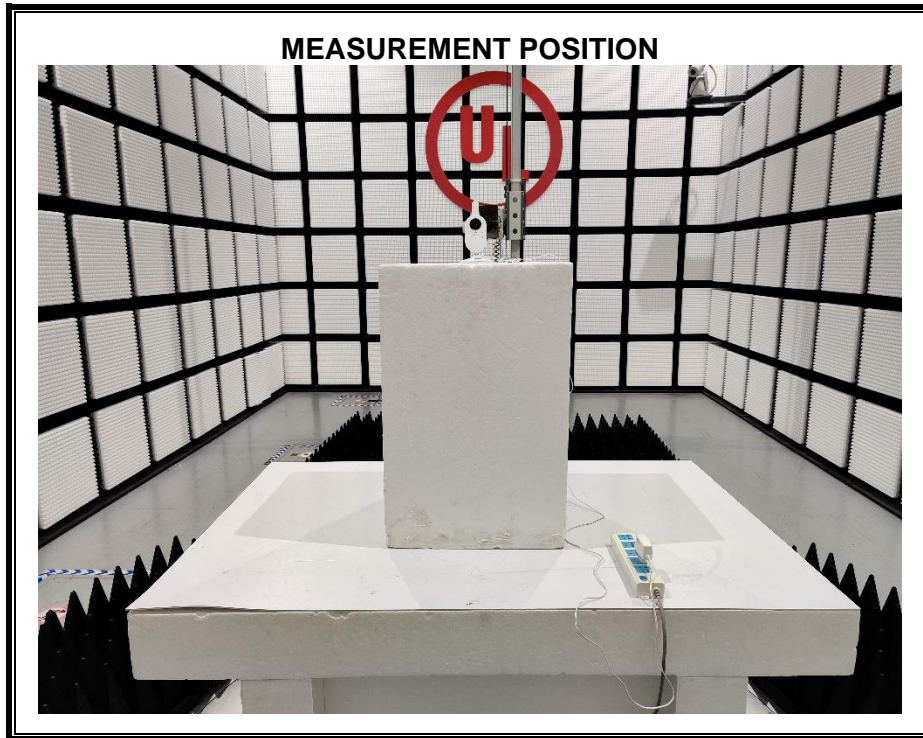

Appendix II

Setup Photographs

RADIATED RF MEASUREMENT SETUP (ABOVE 1 GHz) FOR BU

MEASUREMENT POSITION (Y axis)

MEASUREMENT POSITION (Z axis)

RADIATED RF MEASUREMENT SETUP (30MHz~1GHz) FOR PU

RADIATED RF MEASUREMENT SETUP (Below 30MHz) FOR PU

POWERLINE CONDUCTED EMISSIONS MEASUREMENT SETUP FOR PU