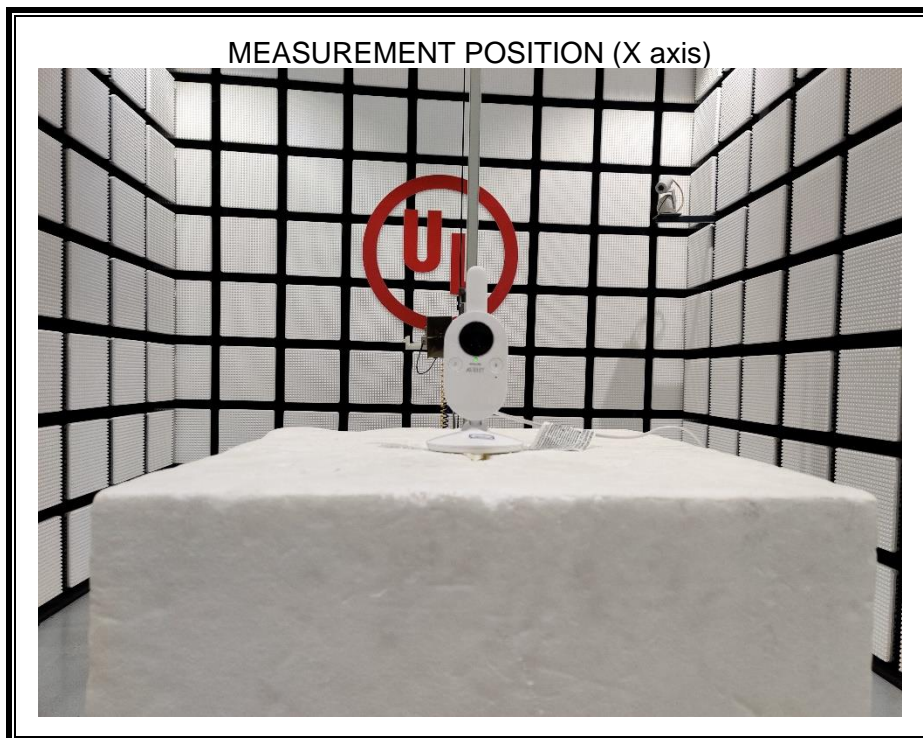

Appendix II

Setup Photographs

RADIATED RF MEASUREMENT SETUP (ABOVE 1 GHz) FOR BU

MEASUREMENT POSITION (Y axis)

MEASUREMENT POSITION (Z axis)

RADIATED RF MEASUREMENT SETUP (30MHz~1GHz) FOR PU

RADIATED RF MEASUREMENT SETUP (Below 30MHz) FOR PU

POWERLINE CONDUCTED EMISSIONS MEASUREMENT SETUP FOR PU