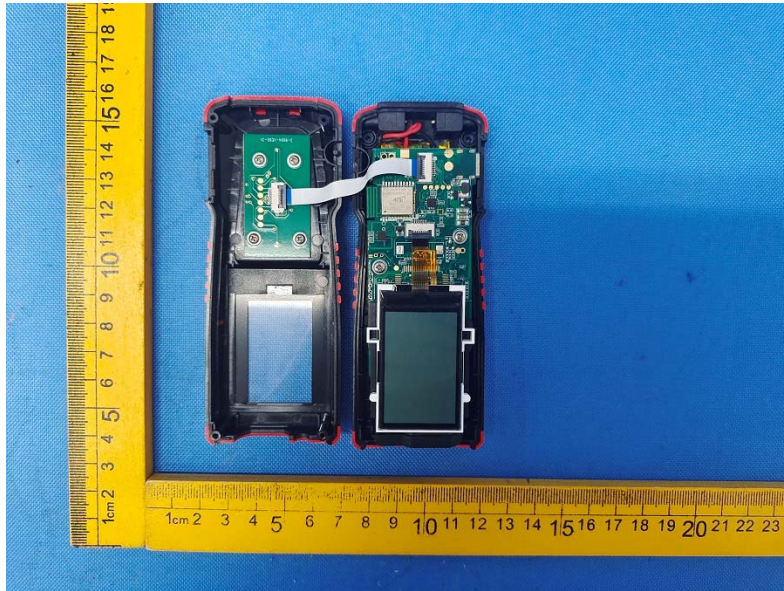

Internal photo

2402-2480MHz
BT Antenna

---END---