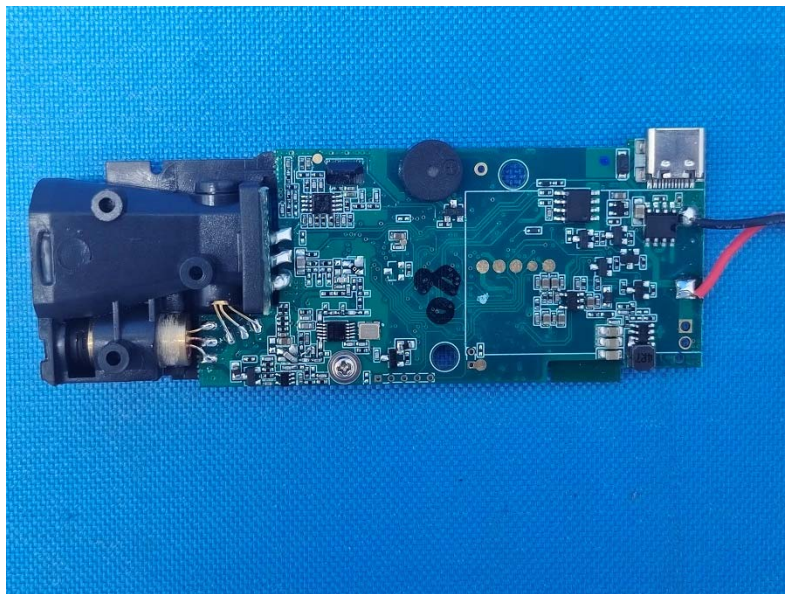

Internal photo

2402-2480MHz
BT Antenna

---END---