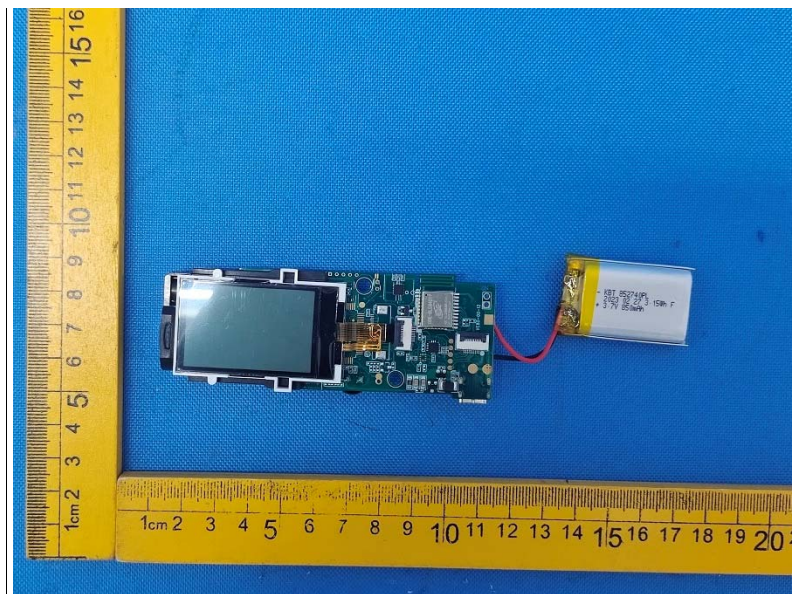

Internal photo

2402-2480MHz
BT Antenna

---END---