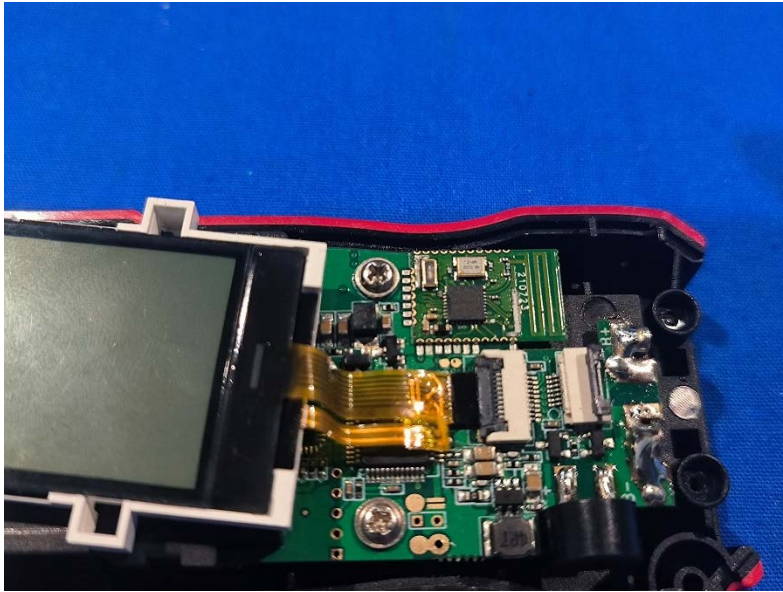

Internal photo

2402-2480MHz
BT Antenna

---END---