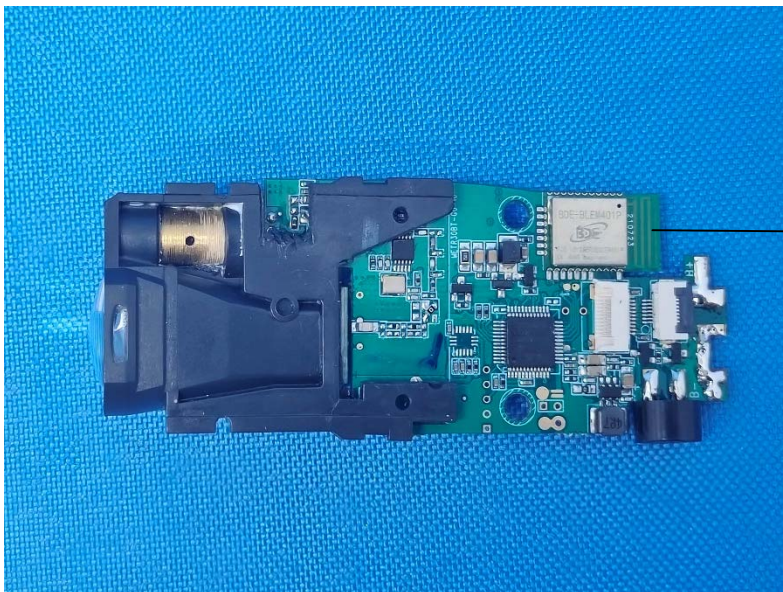

Internal photo

2402-2480MHz
BT Antenna

---END---