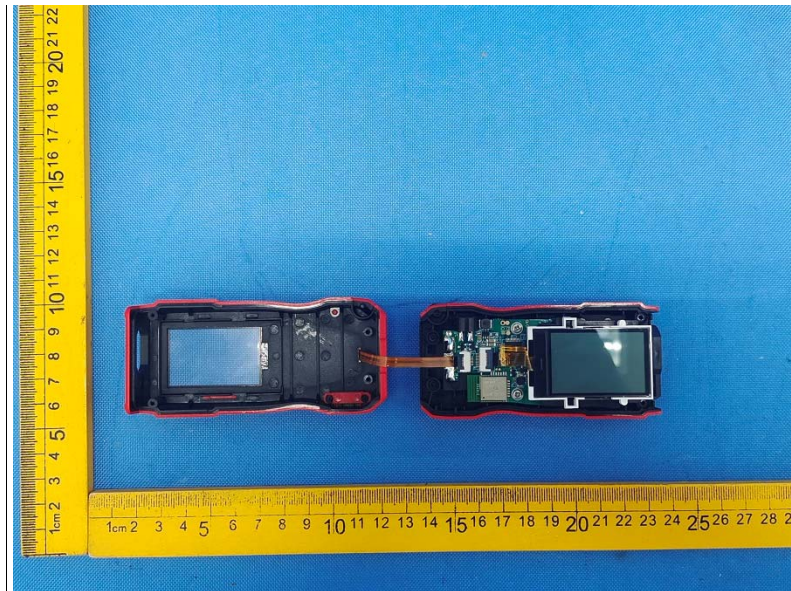

Internal photo

2402-2480MHz
BT Antenna

---END---