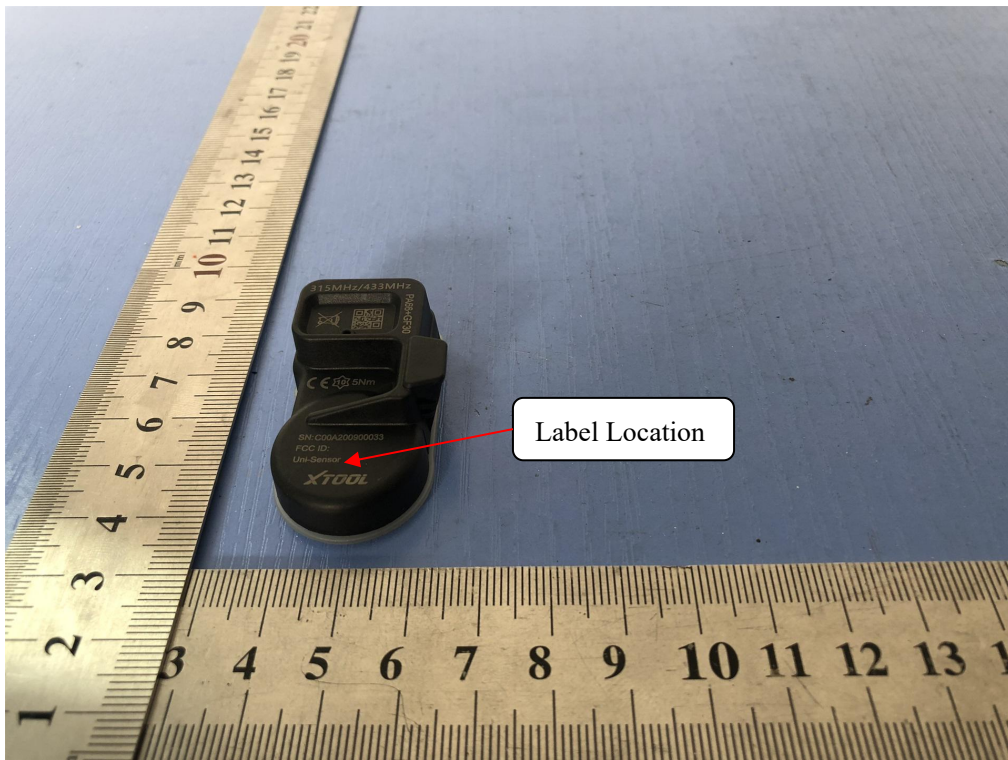

LABEL AND LOCATION

Tire pressure sensor
Model No: TS100
FCC ID:2AW3ITPMS1

(Size: L2.0m x 1.5cm)

Material: Tagboard
Glue: adhesive sticker
Font color: White
Label color: Black