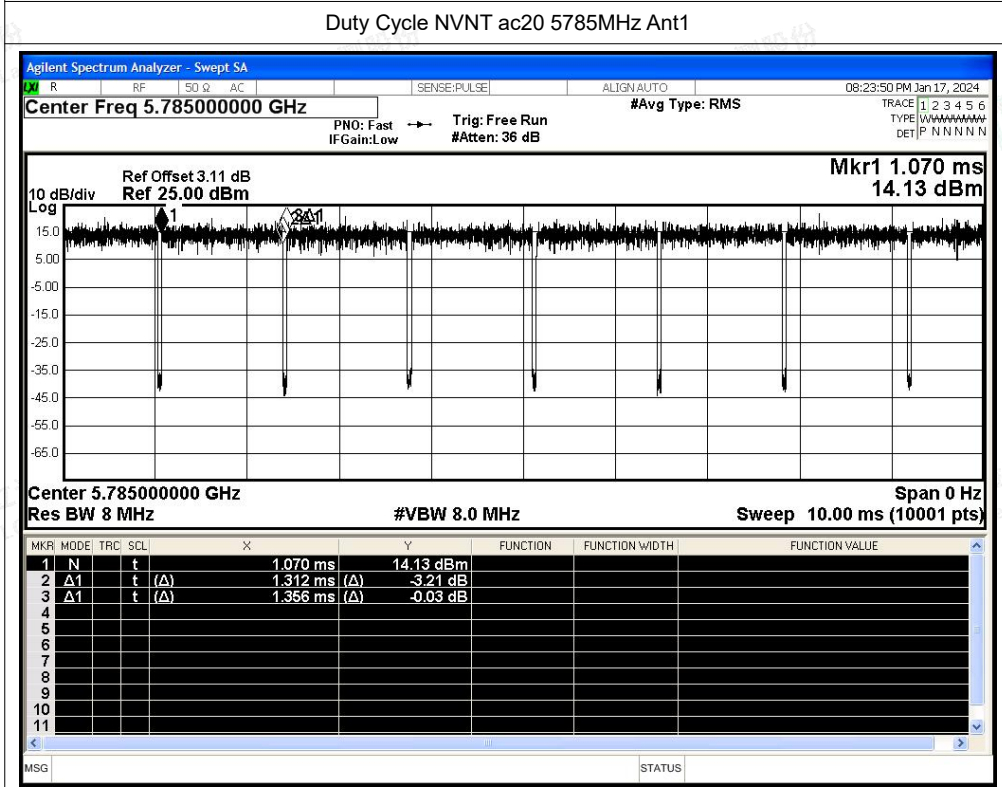

Test Graphs

Duty Cycle NVNT a 5745MHz Ant1

Duty Cycle NVNT a 5785MHz Ant1

Duty Cycle NVNT a 5825MHz Ant1

Duty Cycle NVNT n20 5745MHz Ant1

Duty Cycle NVNT n40 5755MHz Ant1

Duty Cycle NVNT n40 5795MHz Ant1

Duty Cycle NVNT ac20 5825MHz Ant1