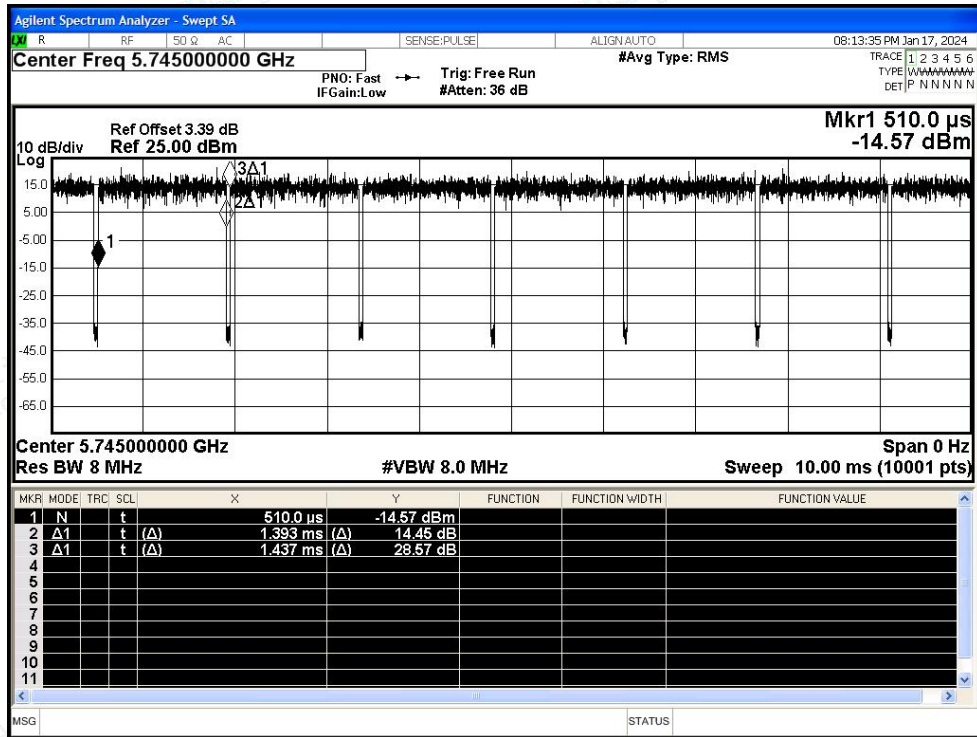

Test Graphs

Duty Cycle NVNT a 5745MHz Ant1