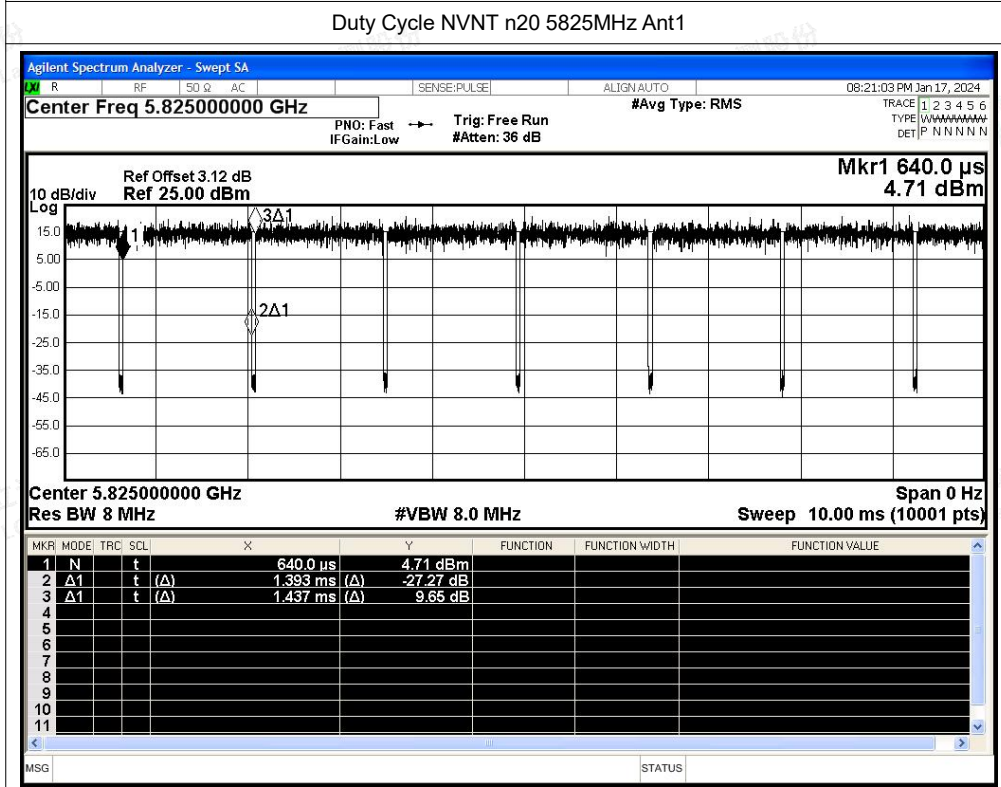

Test Graphs

Duty Cycle NVNT a 5745MHz Ant1

Duty Cycle NVNT a 5785MHz Ant1

Duty Cycle NVNT a 5825MHz Ant1

Duty Cycle NVNT n20 5745MHz Ant1

Duty Cycle NVNT n40 5755MHz Ant1

Duty Cycle NVNT n40 5795MHz Ant1

Duty Cycle NVNT ac20 5825MHz Ant1