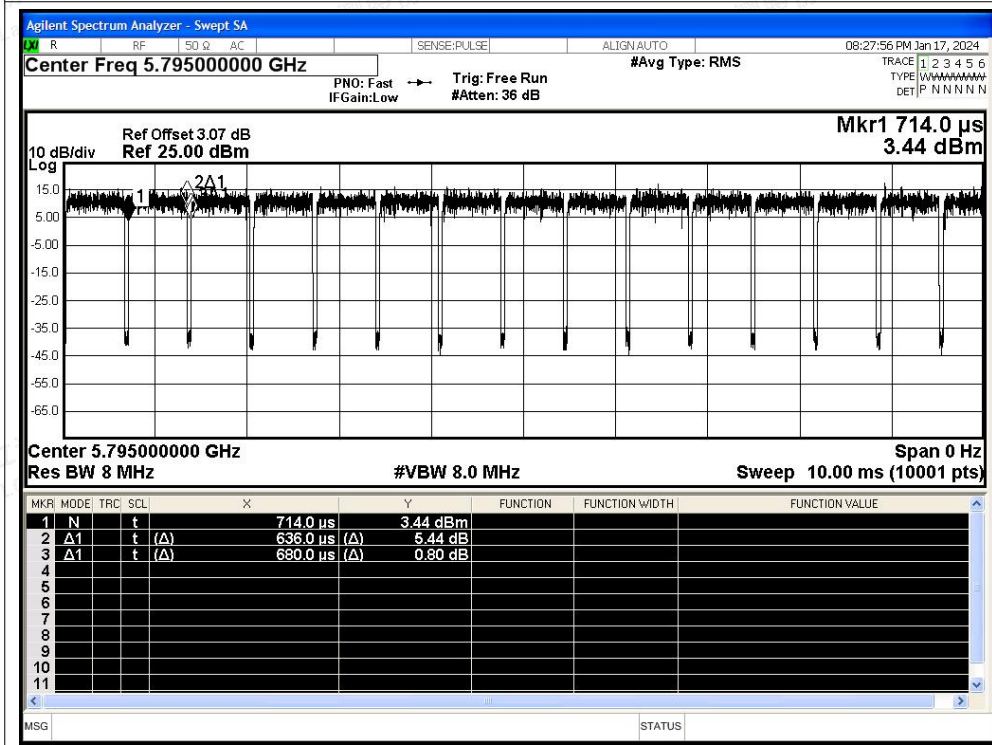

Test Graphs

Duty Cycle NVNT a 5745MHz Ant1

Duty Cycle NVNT a 5785MHz Ant1

Duty Cycle NVNT a 5825MHz Ant1

Duty Cycle NVNT n20 5745MHz Ant1

Duty Cycle NVNT n40 5755MHz Ant1

Duty Cycle NVNT n40 5795MHz Ant1

Duty Cycle NVNT ac20 5825MHz Ant1