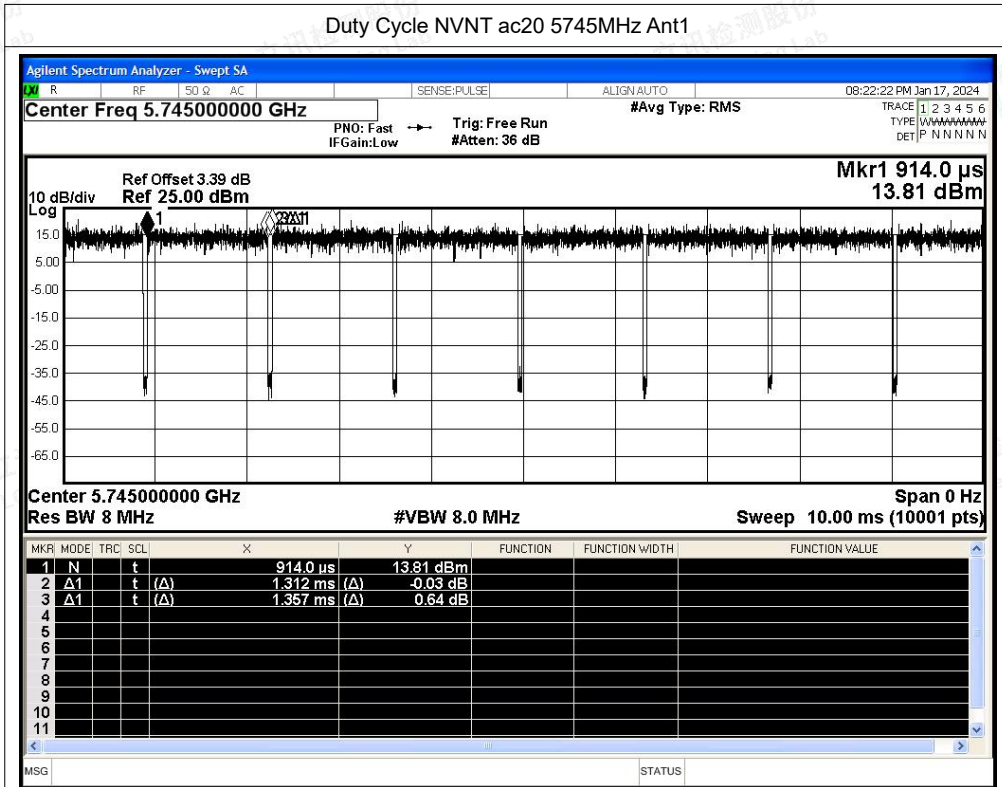

Test Graphs

Duty Cycle NVNT a 5745MHz Ant1

Duty Cycle NVNT a 5785MHz Ant1

Duty Cycle NVNT a 5825MHz Ant1

Duty Cycle NVNT n20 5745MHz Ant1

Duty Cycle NVNT n40 5755MHz Ant1

Duty Cycle NVNT n40 5795MHz Ant1

Duty Cycle NVNT ac20 5825MHz Ant1