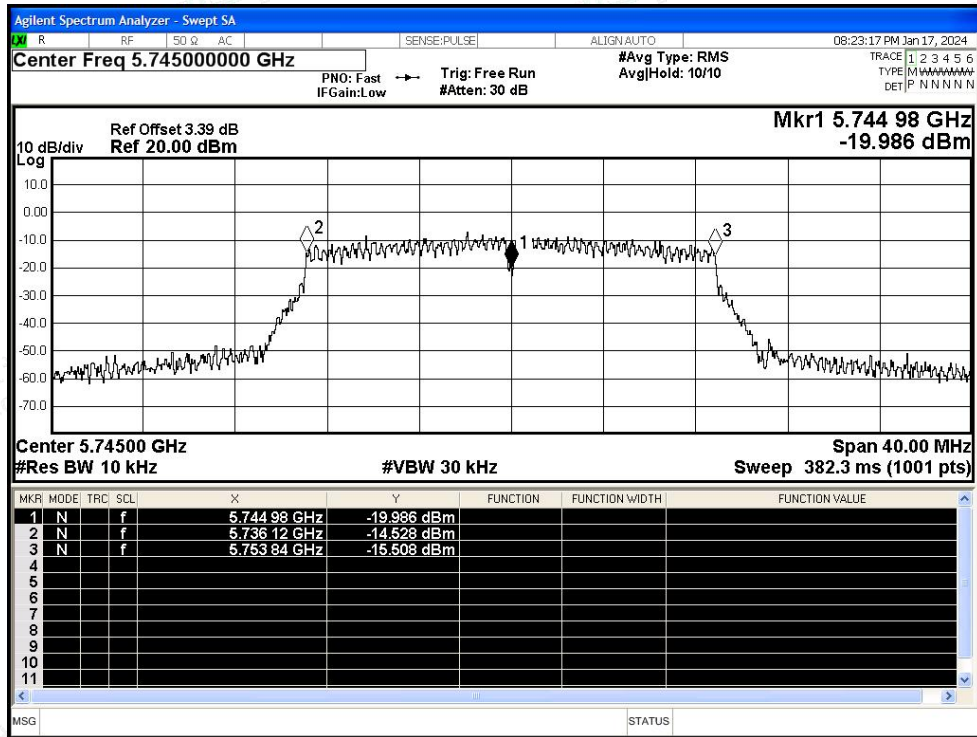

Test Graphs

Freq. Stability NVNT ac20 5745MHz Ant1