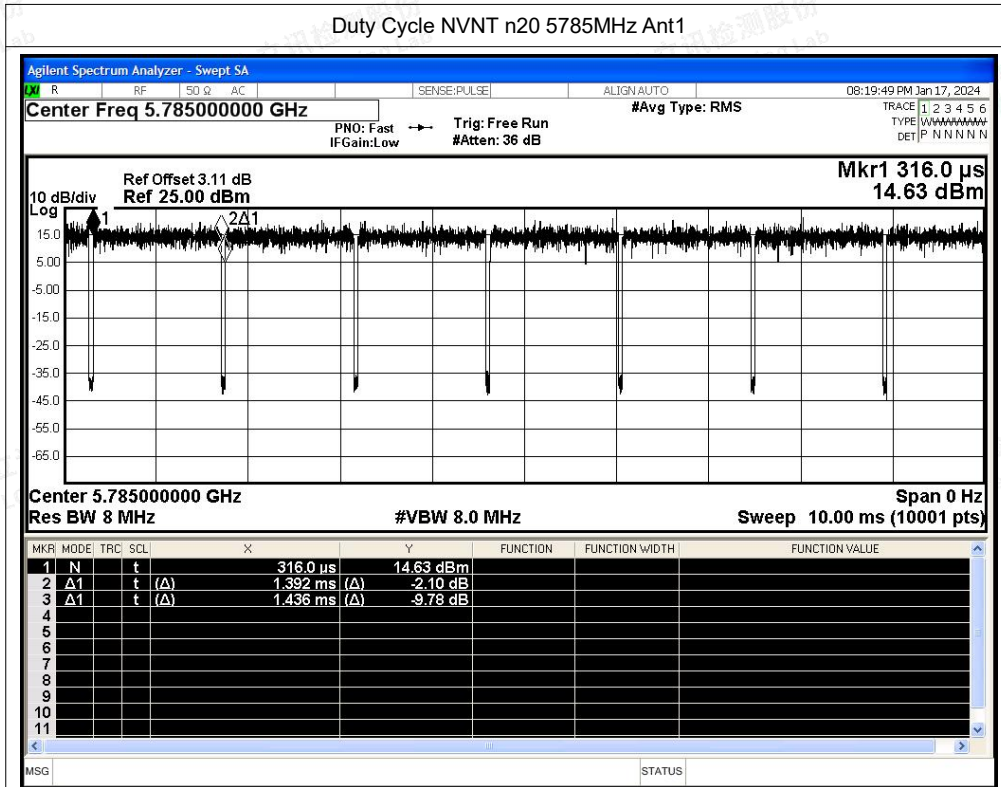

Test Graphs

Duty Cycle NVNT a 5745MHz Ant1

Duty Cycle NVNT a 5785MHz Ant1

Duty Cycle NVNT a 5825MHz Ant1

Duty Cycle NVNT n20 5745MHz Ant1

Duty Cycle NVNT n40 5755MHz Ant1

Duty Cycle NVNT n40 5795MHz Ant1

Duty Cycle NVNT ac20 5825MHz Ant1