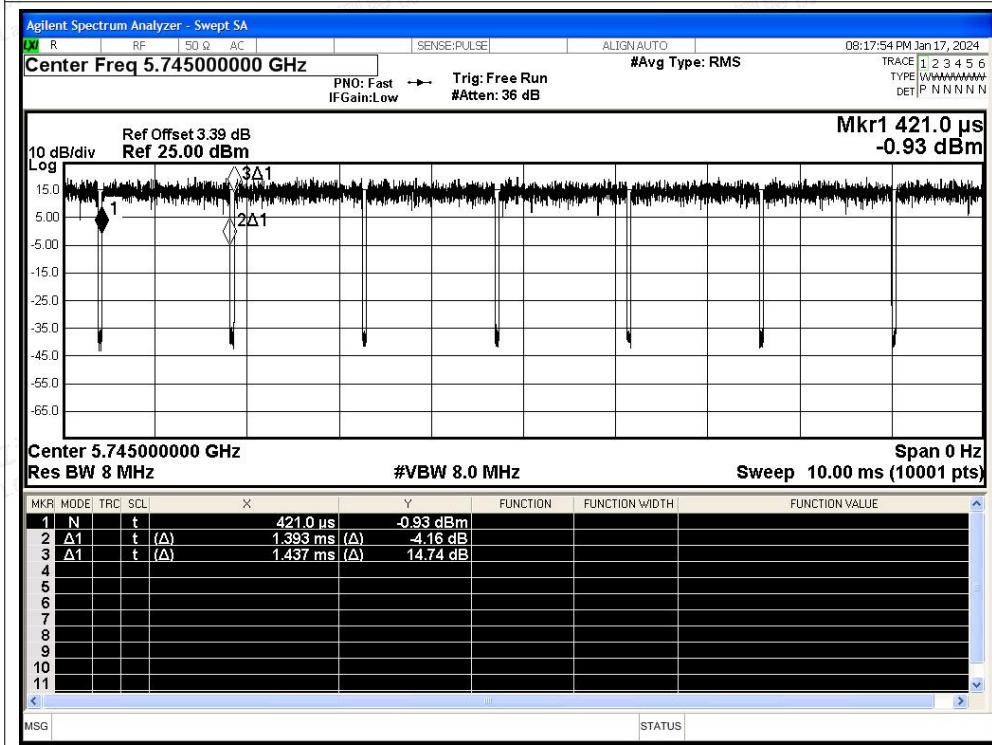

Test Graphs

Duty Cycle NVNT a 5745MHz Ant1

Duty Cycle NVNT a 5785MHz Ant1

Duty Cycle NVNT a 5825MHz Ant1

Duty Cycle NVNT n20 5745MHz Ant1

Duty Cycle NVNT n40 5755MHz Ant1

Duty Cycle NVNT n40 5795MHz Ant1

Duty Cycle NVNT ac20 5825MHz Ant1