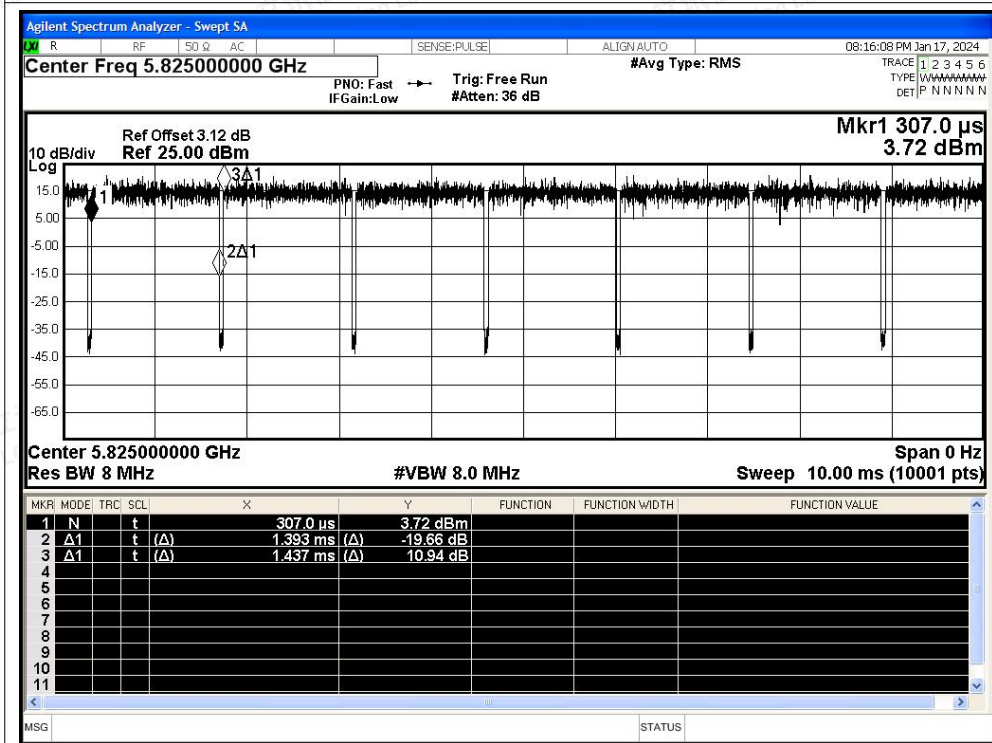

Test Graphs

Duty Cycle NVNT a 5745MHz Ant1

Duty Cycle NVNT a 5785MHz Ant1

Duty Cycle NVNT a 5825MHz Ant1

Duty Cycle NVNT n20 5745MHz Ant1

Duty Cycle NVNT n40 5755MHz Ant1

Duty Cycle NVNT n40 5795MHz Ant1

Duty Cycle NVNT ac20 5825MHz Ant1