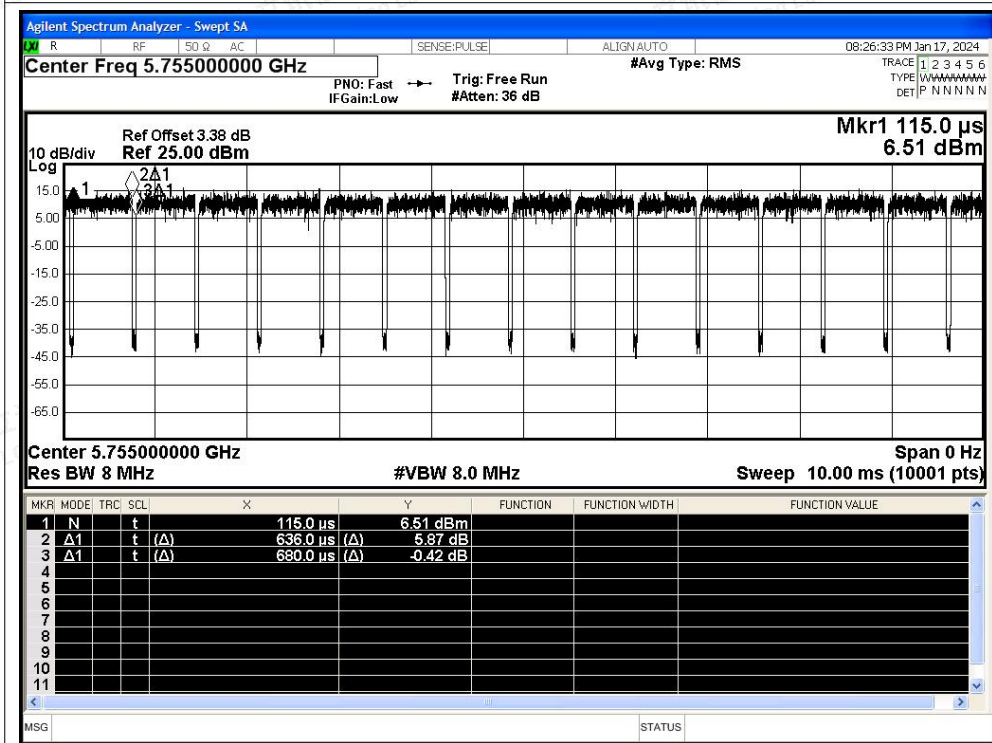

Test Graphs

Duty Cycle NVNT a 5745MHz Ant1

Duty Cycle NVNT a 5785MHz Ant1

Duty Cycle NVNT a 5825MHz Ant1

Duty Cycle NVNT n20 5745MHz Ant1

Duty Cycle NVNT n40 5755MHz Ant1

Duty Cycle NVNT n40 5795MHz Ant1

Duty Cycle NVNT ac20 5825MHz Ant1