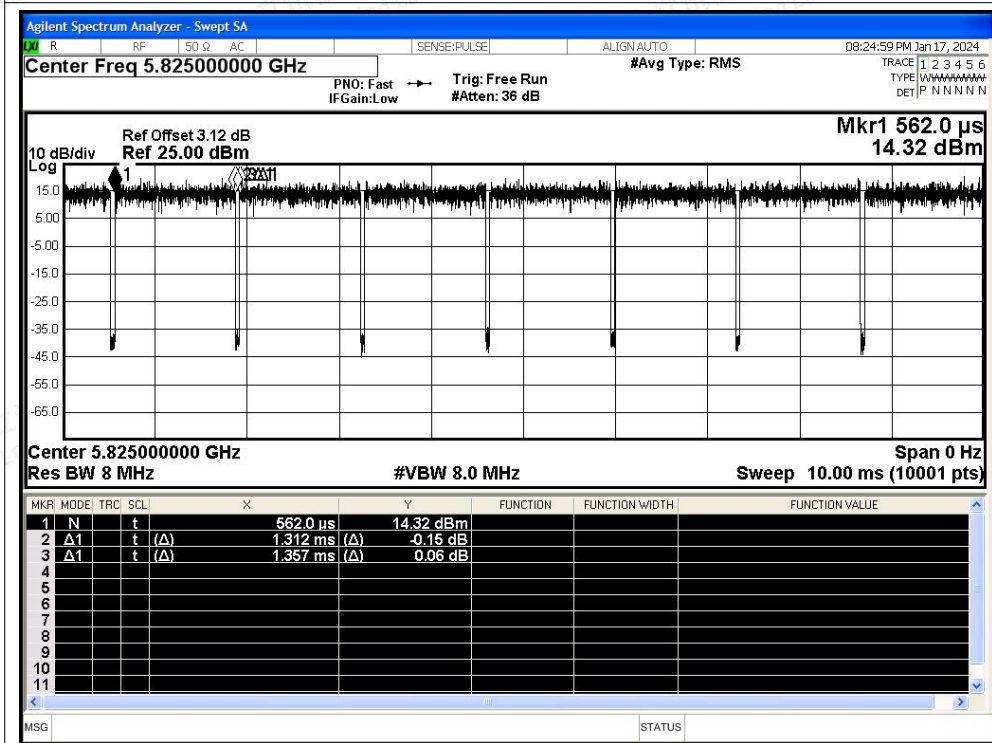

Test Graphs

Duty Cycle NVNT a 5745MHz Ant1

Duty Cycle NVNT a 5785MHz Ant1

Duty Cycle NVNT a 5825MHz Ant1

Duty Cycle NVNT n20 5745MHz Ant1

Duty Cycle NVNT n40 5755MHz Ant1

Duty Cycle NVNT n40 5795MHz Ant1

Duty Cycle NVNT ac20 5825MHz Ant1