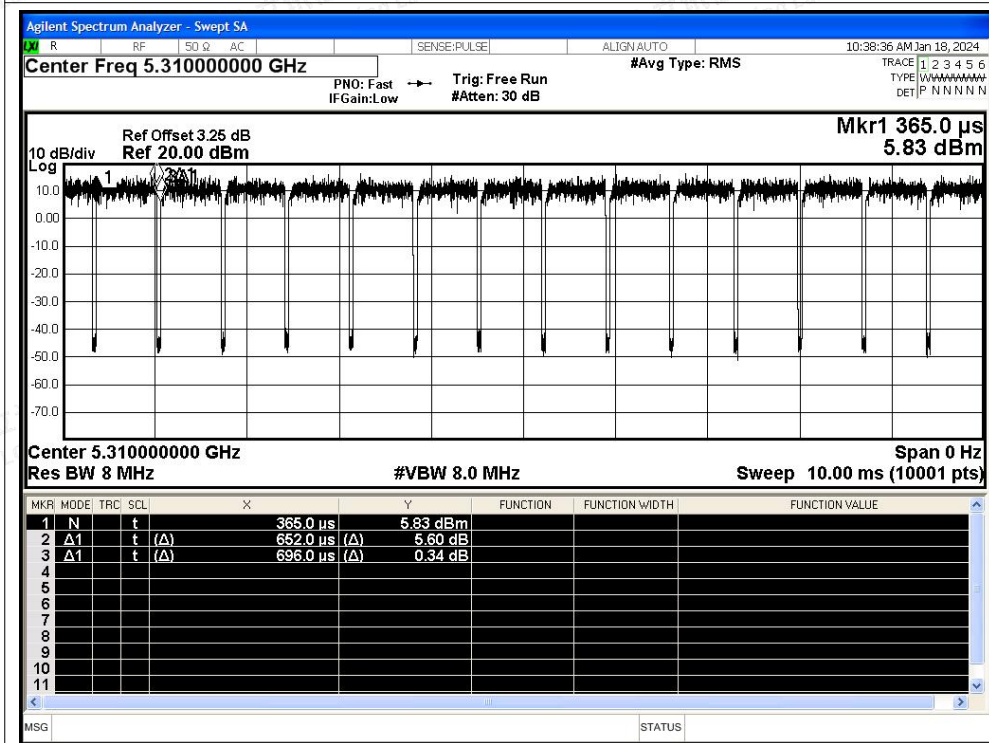

Test Graphs

Freq. Stability NVNT ac20 5260MHz Ant1

Freq. Stability NVNT ac20 5300MHz Ant1

Freq. Stability NVNT ac20 5320MHz Ant1

Freq. Stability NVNT ac40 5270MHz Ant1

Freq. Stability NVNT ac40 5310MHz Ant1

Test Graphs

Duty Cycle NVNT a 5260MHz Ant1

Duty Cycle NVNT a 5300MHz Ant1

Duty Cycle NVNT a 5320MHz Ant1

Duty Cycle NVNT n20 5260MHz Ant1

Duty Cycle NVNT n40 5270MHz Ant1

Duty Cycle NVNT n40 5310MHz Ant1

Duty Cycle NVNT ac20 5260MHz Ant1

Duty Cycle NVNT ac20 5300MHz Ant1

Duty Cycle NVNT ac20 5320MHz Ant1

Duty Cycle NVNT ac40 5270MHz Ant1

Duty Cycle NVNT ac40 5310MHz Ant1

Duty Cycle NVNT ac80 5290MHz Ant1