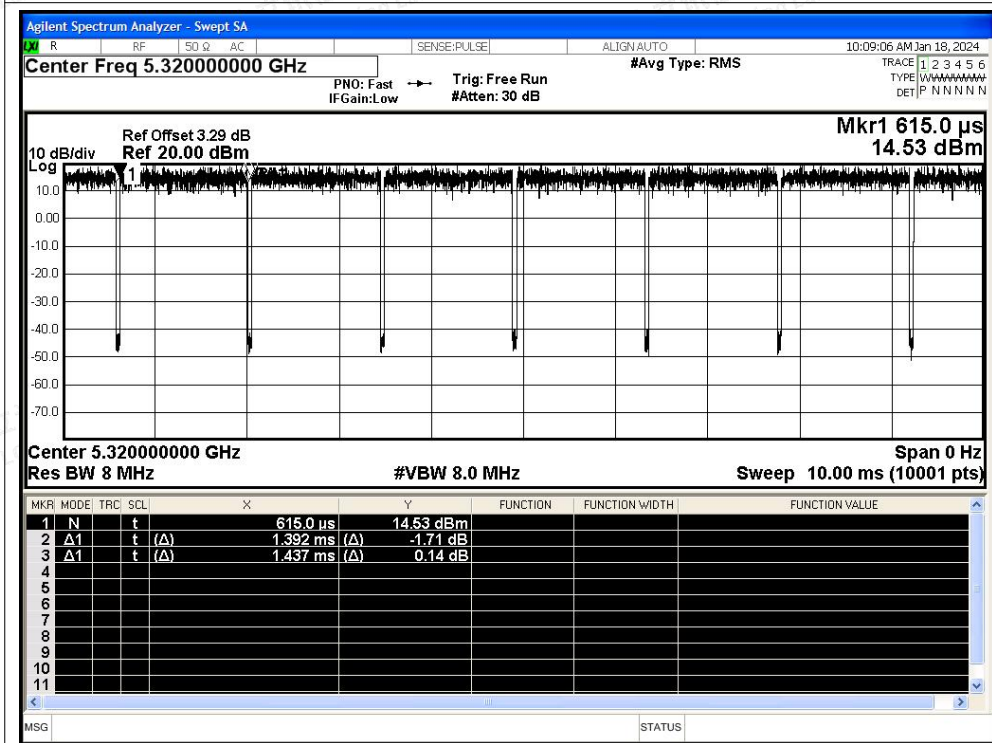

Test Graphs

Duty Cycle NVNT a 5260MHz Ant1

Duty Cycle NVNT a 5300MHz Ant1

Duty Cycle NVNT a 5320MHz Ant1

Duty Cycle NVNT n20 5260MHz Ant1

Duty Cycle NVNT n40 5270MHz Ant1

Duty Cycle NVNT n40 5310MHz Ant1

Duty Cycle NVNT ac20 5260MHz Ant1

Duty Cycle NVNT ac20 5300MHz Ant1

Duty Cycle NVNT ac20 5320MHz Ant1

Duty Cycle NVNT ac40 5270MHz Ant1

Duty Cycle NVNT ac40 5310MHz Ant1

Duty Cycle NVNT ac80 5290MHz Ant1