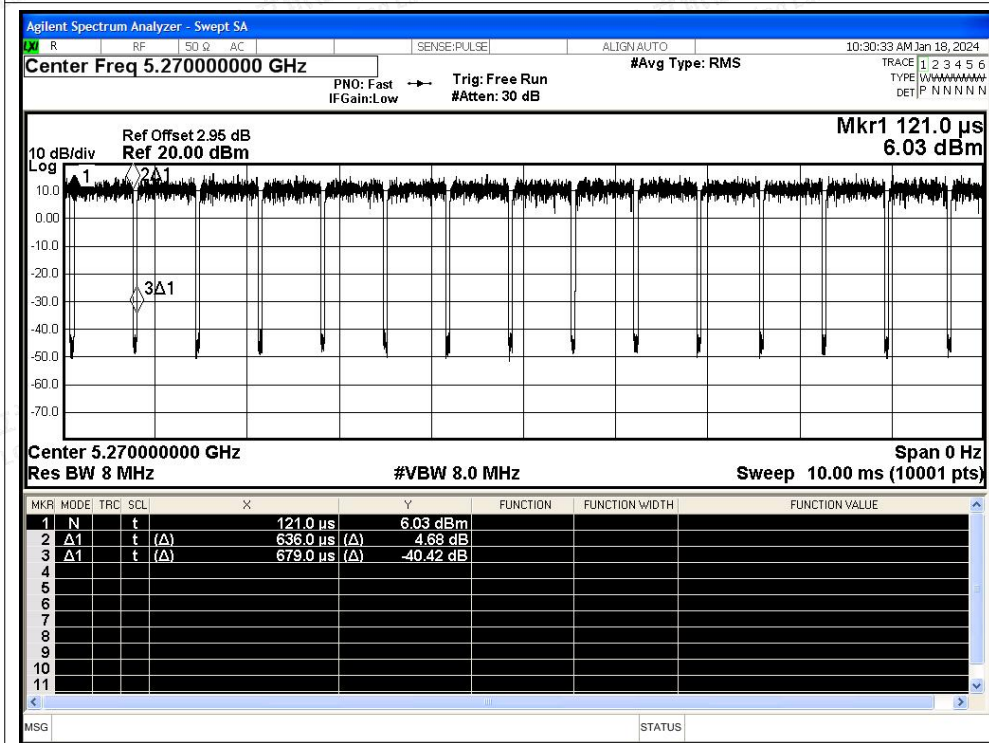

Test Graphs

Duty Cycle NVNT a 5260MHz Ant1

Duty Cycle NVNT a 5300MHz Ant1

Duty Cycle NVNT a 5320MHz Ant1

Duty Cycle NVNT n20 5260MHz Ant1

Duty Cycle NVNT n40 5270MHz Ant1

Duty Cycle NVNT n40 5310MHz Ant1

Duty Cycle NVNT ac20 5260MHz Ant1

Duty Cycle NVNT ac20 5300MHz Ant1

Duty Cycle NVNT ac20 5320MHz Ant1

Duty Cycle NVNT ac40 5270MHz Ant1

Duty Cycle NVNT ac40 5310MHz Ant1

Duty Cycle NVNT ac80 5290MHz Ant1