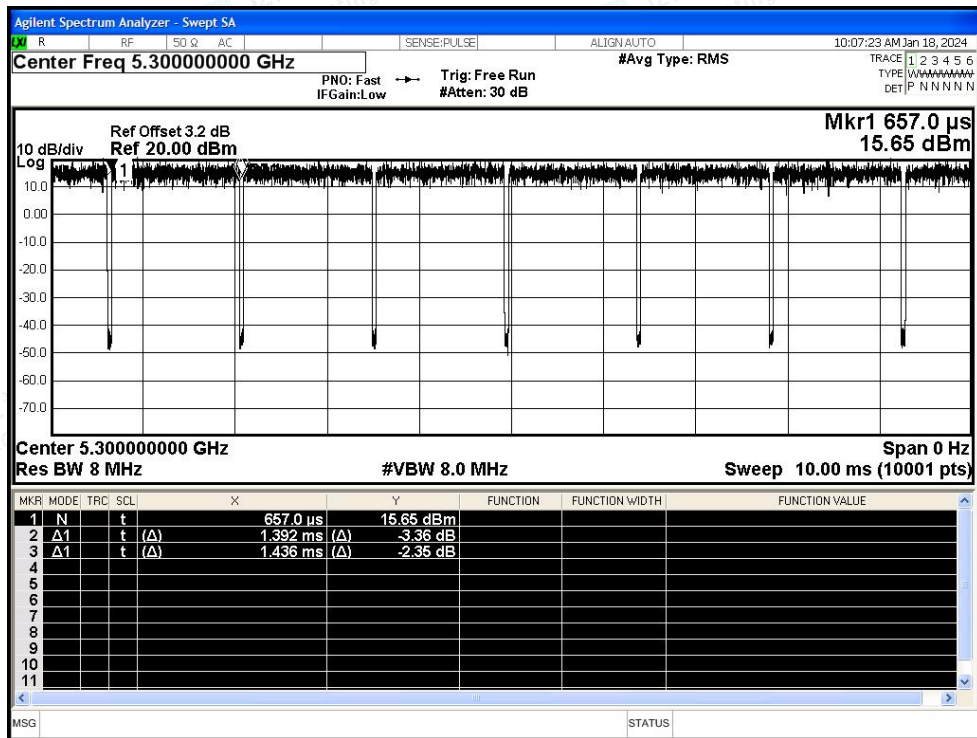

Test Graphs

Freq. Stability NVNT ac20 5260MHz Ant1

Freq. Stability NVNT ac20 5300MHz Ant1

Freq. Stability NVNT ac20 5320MHz Ant1

Freq. Stability NVNT ac40 5270MHz Ant1

Freq. Stability NVNT ac40 5310MHz Ant1

Freq. Stability NVNT ac80 5290MHz Ant1

E.6 Duty Cycle

Condition	Mode	Frequency (MHz)	Antenna	Duty Cycle (%)	Correction Factor (dB)	1/T (kHz)
NVNT	a	5260	Ant1	96.94	0.13	0.72
NVNT	a	5300	Ant1	96.94	0.13	0.72
NVNT	a	5320	Ant1	96.87	0.14	0.72
NVNT	n20	5260	Ant1	96.62	0.15	0.78
NVNT	n20	5300	Ant1	96.7	0.15	0.78
NVNT	n20	5320	Ant1	96.7	0.15	0.78
NVNT	n40	5270	Ant1	93.67	0.28	1.57
NVNT	n40	5310	Ant1	93.68	0.28	1.57
NVNT	ac20	5260	Ant1	96.76	0.14	0.76
NVNT	ac20	5300	Ant1	96.76	0.14	0.76
NVNT	ac20	5320	Ant1	96.76	0.14	0.76
NVNT	ac40	5270	Ant1	93.68	0.28	1.53
NVNT	ac40	5310	Ant1	93.68	0.28	1.53
NVNT	ac80	5290	Ant1	88.32	0.54	3.08

Test Graphs

Duty Cycle NVNT a 5260MHz Ant1

Duty Cycle NVNT a 5300MHz Ant1

Duty Cycle NVNT a 5320MHz Ant1

Duty Cycle NVNT n20 5260MHz Ant1

Duty Cycle NVNT n40 5270MHz Ant1

Duty Cycle NVNT n40 5310MHz Ant1

Duty Cycle NVNT ac20 5260MHz Ant1