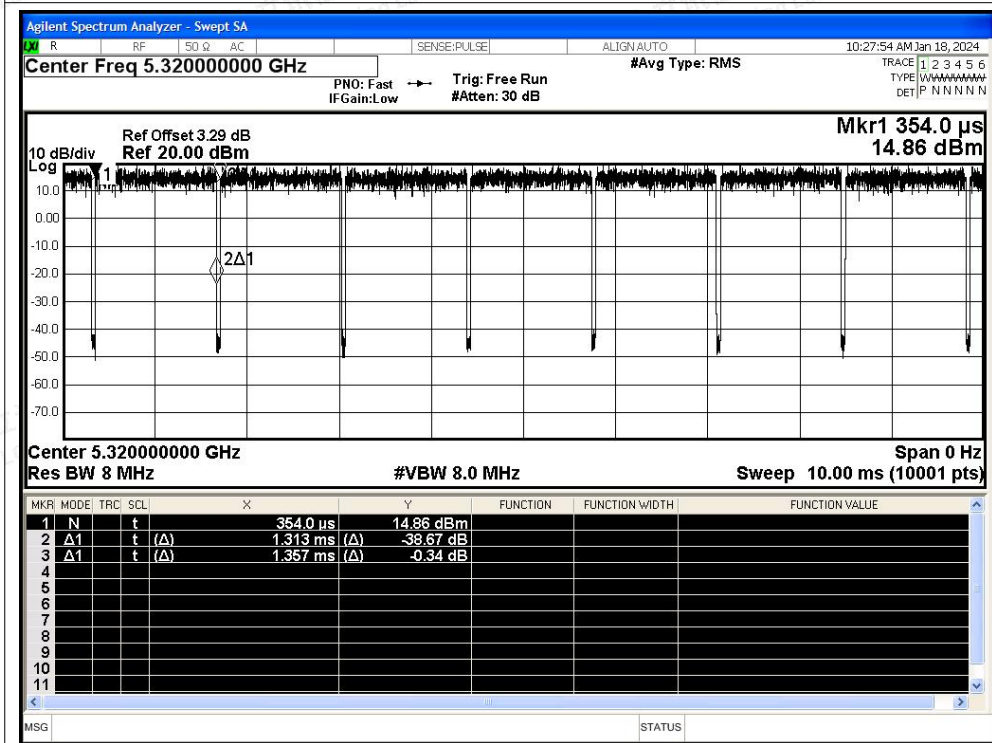

Test Graphs

Duty Cycle NVNT a 5260MHz Ant1

Duty Cycle NVNT a 5300MHz Ant1

Duty Cycle NVNT a 5320MHz Ant1

Duty Cycle NVNT n20 5260MHz Ant1

Duty Cycle NVNT n40 5270MHz Ant1

Duty Cycle NVNT n40 5310MHz Ant1

Duty Cycle NVNT ac20 5260MHz Ant1

Duty Cycle NVNT ac20 5300MHz Ant1

Duty Cycle NVNT ac20 5320MHz Ant1

Duty Cycle NVNT ac40 5270MHz Ant1

Duty Cycle NVNT ac40 5310MHz Ant1

Duty Cycle NVNT ac80 5290MHz Ant1