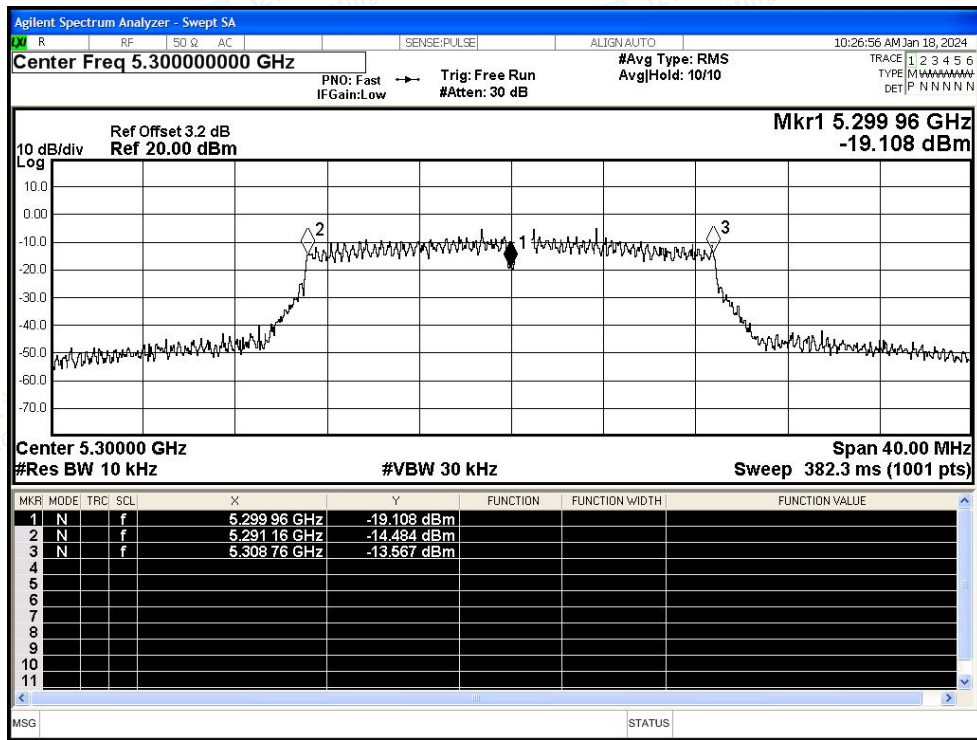

Test Graphs

Freq. Stability NVNT ac20 5260MHz Ant1

Freq. Stability NVNT ac20 5300MHz Ant1

Freq. Stability NVNT ac20 5320MHz Ant1

Freq. Stability NVNT ac40 5270MHz Ant1

Freq. Stability NVNT ac40 5310MHz Ant1