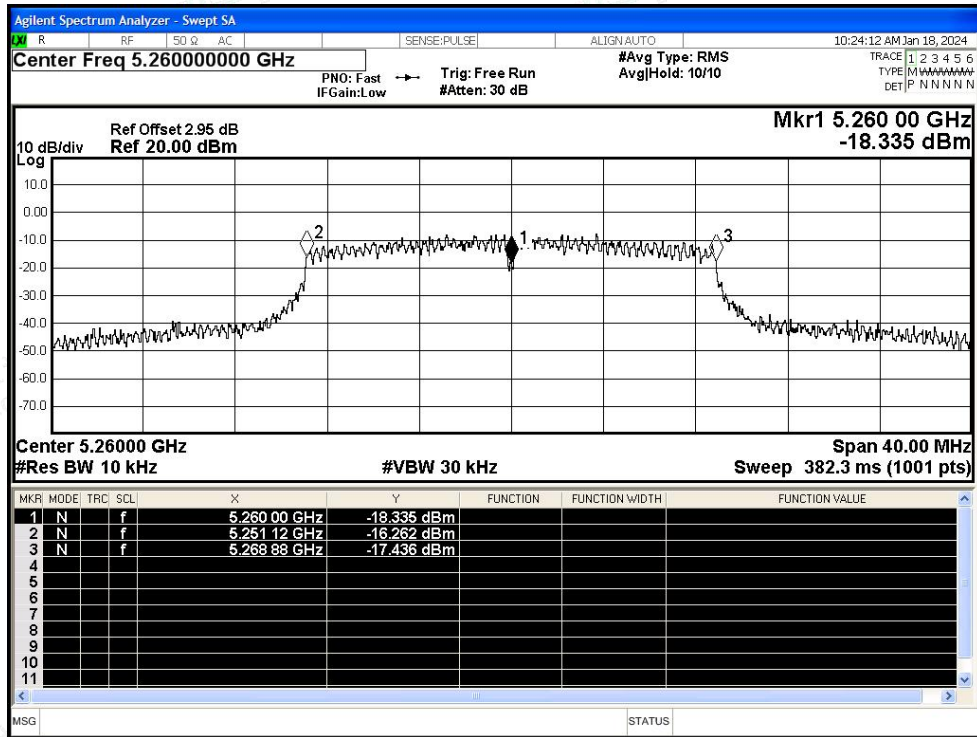

Test Graphs

Freq. Stability NVNT ac20 5260MHz Ant1