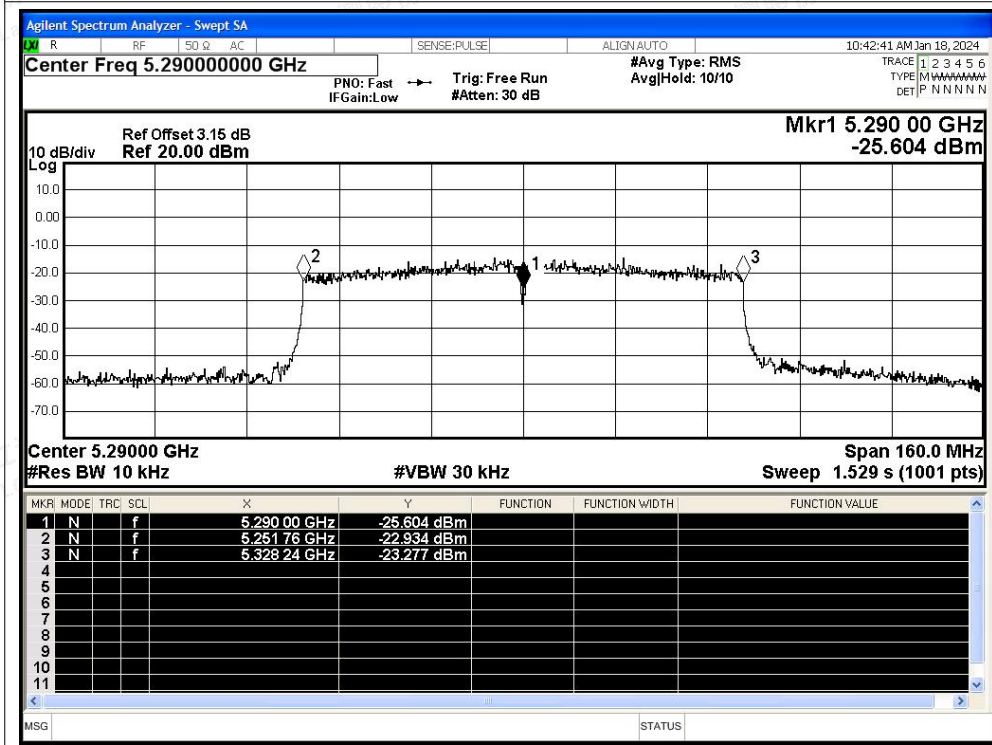

Freq. Stability NVNT ac80 5290MHz Ant1