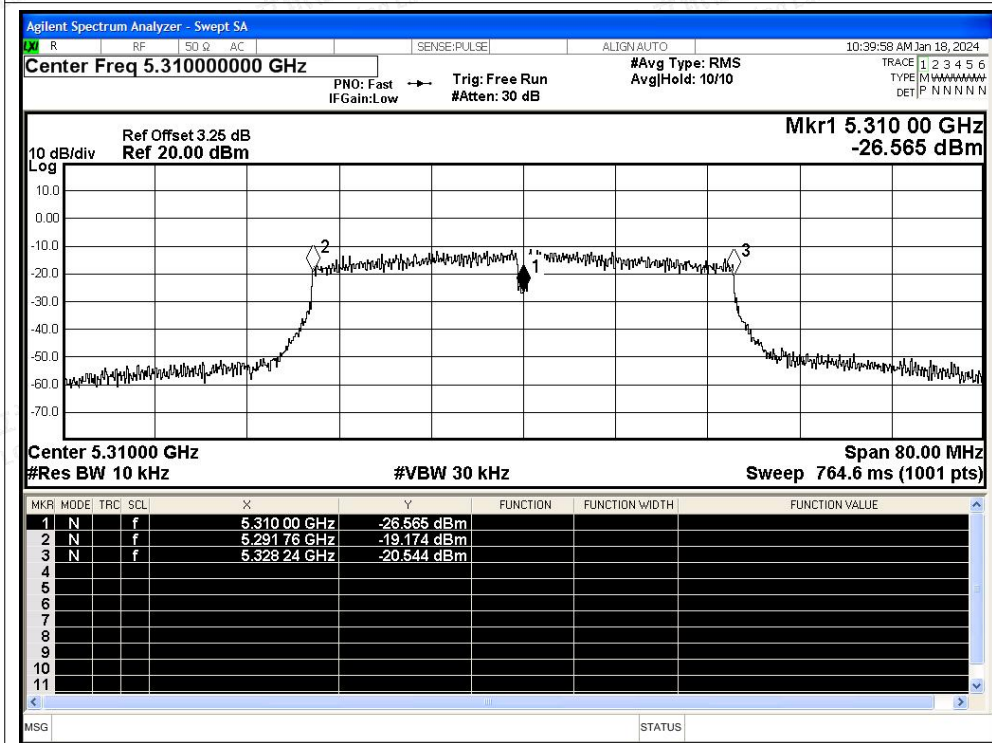

Test Graphs

Freq. Stability NVNT ac20 5260MHz Ant1

Freq. Stability NVNT ac20 5300MHz Ant1

Freq. Stability NVNT ac20 5320MHz Ant1

Freq. Stability NVNT ac40 5270MHz Ant1

Freq. Stability NVNT ac40 5310MHz Ant1