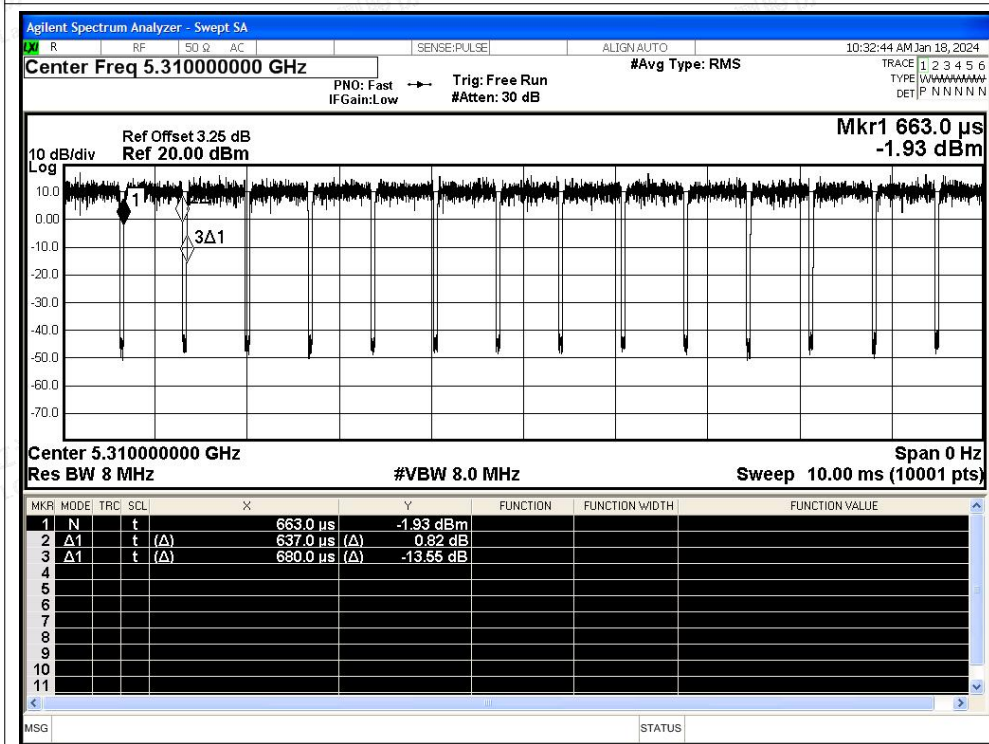

Test Graphs

Duty Cycle NVNT a 5260MHz Ant1

Duty Cycle NVNT a 5300MHz Ant1

Duty Cycle NVNT a 5320MHz Ant1

Duty Cycle NVNT n20 5260MHz Ant1

Duty Cycle NVNT n40 5270MHz Ant1

Duty Cycle NVNT n40 5310MHz Ant1

Duty Cycle NVNT ac20 5260MHz Ant1

Duty Cycle NVNT ac20 5300MHz Ant1

Duty Cycle NVNT ac20 5320MHz Ant1

Duty Cycle NVNT ac40 5270MHz Ant1

Duty Cycle NVNT ac40 5310MHz Ant1

Duty Cycle NVNT ac80 5290MHz Ant1