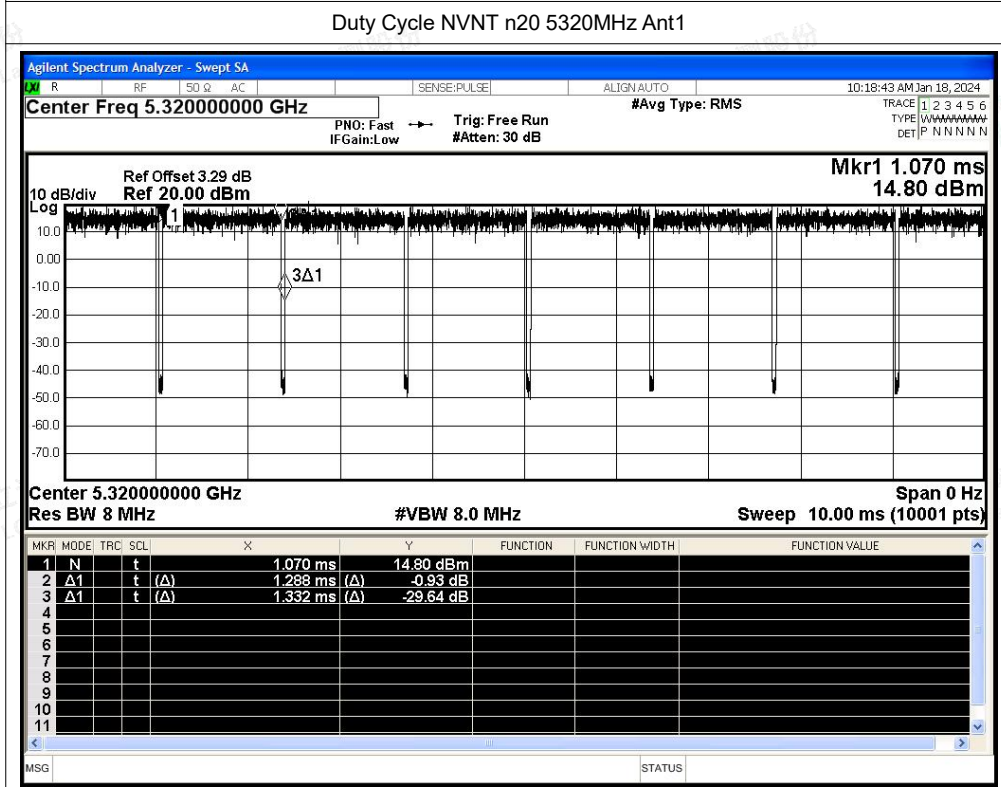

Test Graphs

Duty Cycle NVNT a 5260MHz Ant1

Duty Cycle NVNT a 5300MHz Ant1

Duty Cycle NVNT a 5320MHz Ant1

Duty Cycle NVNT n20 5260MHz Ant1

Duty Cycle NVNT n40 5270MHz Ant1

Duty Cycle NVNT n40 5310MHz Ant1

Duty Cycle NVNT ac20 5260MHz Ant1

Duty Cycle NVNT ac20 5300MHz Ant1

Duty Cycle NVNT ac20 5320MHz Ant1

Duty Cycle NVNT ac40 5270MHz Ant1

Duty Cycle NVNT ac40 5310MHz Ant1

Duty Cycle NVNT ac80 5290MHz Ant1