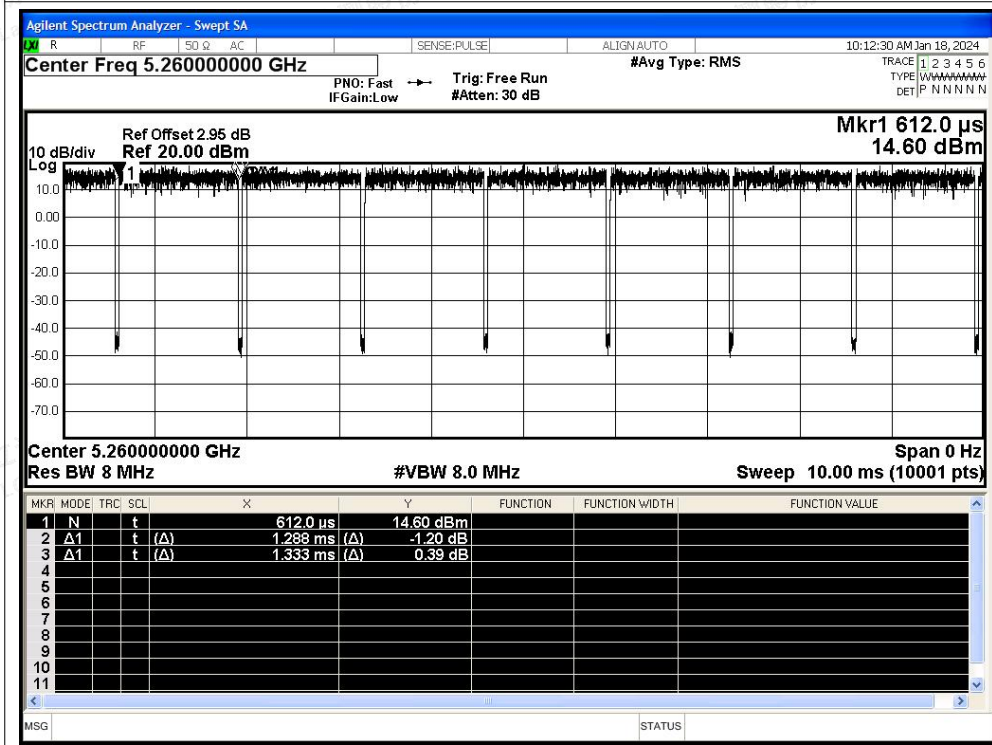

Test Graphs

Duty Cycle NVNT a 5260MHz Ant1

Duty Cycle NVNT a 5300MHz Ant1

Duty Cycle NVNT a 5320MHz Ant1

Duty Cycle NVNT n20 5260MHz Ant1

Duty Cycle NVNT n40 5270MHz Ant1

Duty Cycle NVNT n40 5310MHz Ant1

Duty Cycle NVNT ac20 5260MHz Ant1

Duty Cycle NVNT ac20 5300MHz Ant1

Duty Cycle NVNT ac20 5320MHz Ant1

Duty Cycle NVNT ac40 5270MHz Ant1

Duty Cycle NVNT ac40 5310MHz Ant1

Duty Cycle NVNT ac80 5290MHz Ant1