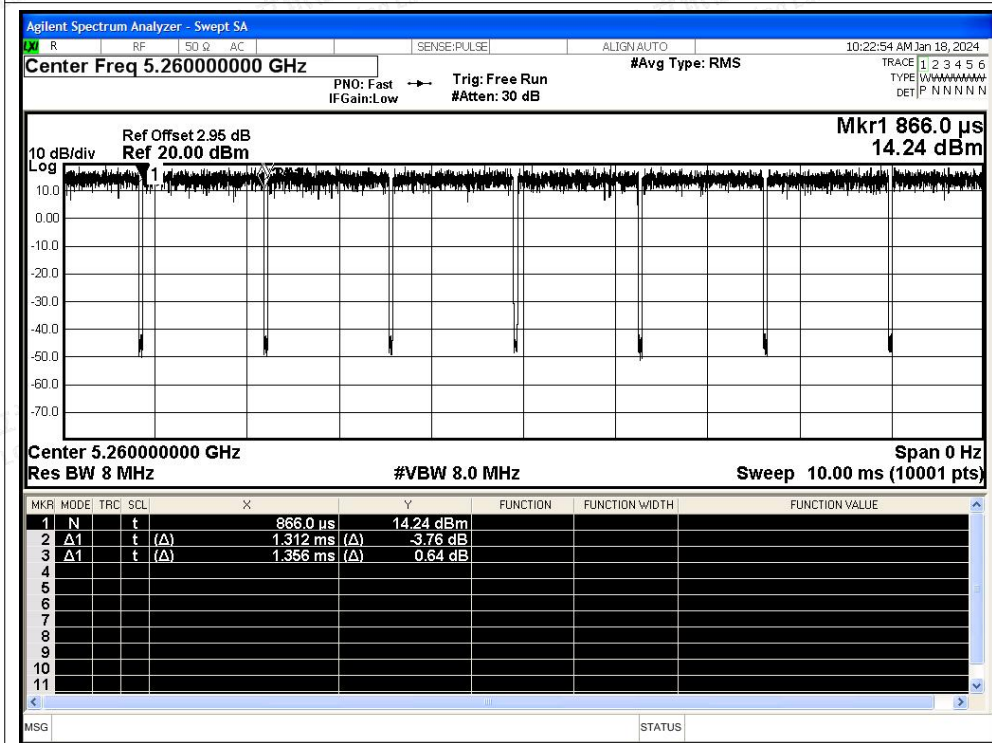

Test Graphs

Duty Cycle NVNT a 5260MHz Ant1

Duty Cycle NVNT a 5300MHz Ant1

Duty Cycle NVNT a 5320MHz Ant1

Duty Cycle NVNT n20 5260MHz Ant1

Duty Cycle NVNT n40 5270MHz Ant1

Duty Cycle NVNT n40 5310MHz Ant1

Duty Cycle NVNT ac20 5260MHz Ant1

Duty Cycle NVNT ac20 5300MHz Ant1

Duty Cycle NVNT ac20 5320MHz Ant1

Duty Cycle NVNT ac40 5270MHz Ant1

Duty Cycle NVNT ac40 5310MHz Ant1

Duty Cycle NVNT ac80 5290MHz Ant1