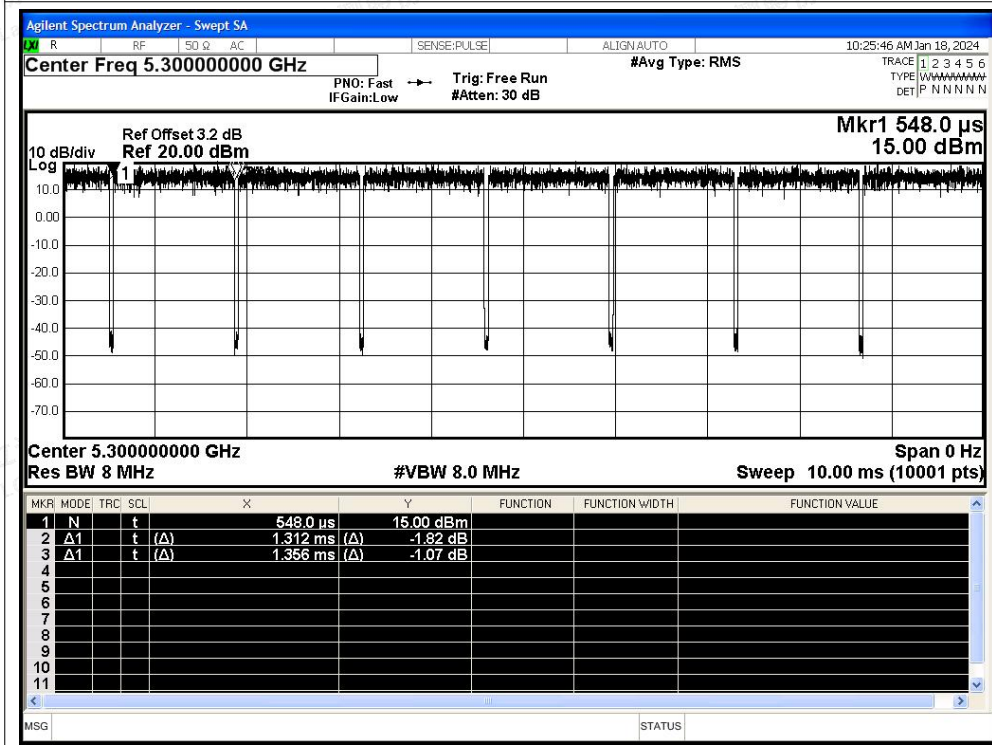

Test Graphs

Duty Cycle NVNT a 5260MHz Ant1

Duty Cycle NVNT a 5300MHz Ant1

Duty Cycle NVNT a 5320MHz Ant1

Duty Cycle NVNT n20 5260MHz Ant1

Duty Cycle NVNT n40 5270MHz Ant1

Duty Cycle NVNT n40 5310MHz Ant1

Duty Cycle NVNT ac20 5260MHz Ant1

Duty Cycle NVNT ac20 5300MHz Ant1

Duty Cycle NVNT ac20 5320MHz Ant1

Duty Cycle NVNT ac40 5270MHz Ant1

Duty Cycle NVNT ac40 5310MHz Ant1

Duty Cycle NVNT ac80 5290MHz Ant1