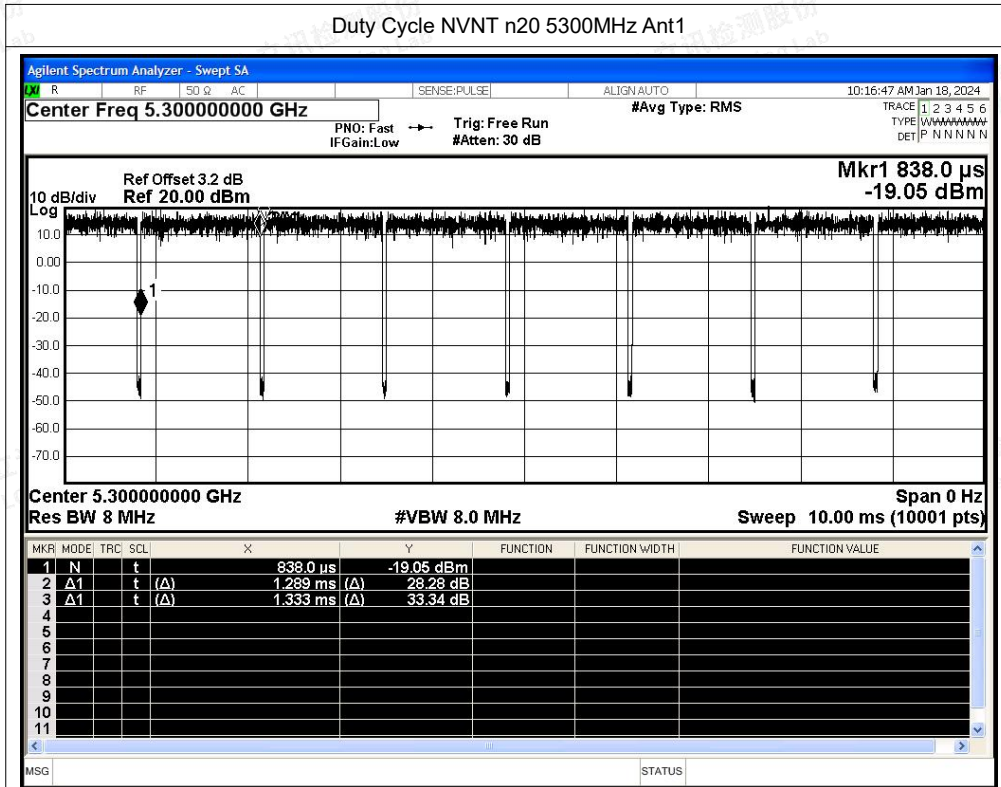

Test Graphs

Freq. Stability NVNT ac20 5260MHz Ant1

Freq. Stability NVNT ac20 5300MHz Ant1

Freq. Stability NVNT ac20 5320MHz Ant1

Freq. Stability NVNT ac40 5270MHz Ant1

Freq. Stability NVNT ac40 5310MHz Ant1

Test Graphs

Duty Cycle NVNT a 5260MHz Ant1

Duty Cycle NVNT a 5300MHz Ant1

Duty Cycle NVNT a 5320MHz Ant1

Duty Cycle NVNT n20 5260MHz Ant1

Duty Cycle NVNT n40 5270MHz Ant1

Duty Cycle NVNT n40 5310MHz Ant1

Duty Cycle NVNT ac20 5260MHz Ant1

Duty Cycle NVNT ac20 5300MHz Ant1

Duty Cycle NVNT ac20 5320MHz Ant1

Duty Cycle NVNT ac40 5270MHz Ant1

Duty Cycle NVNT ac40 5310MHz Ant1

Duty Cycle NVNT ac80 5290MHz Ant1