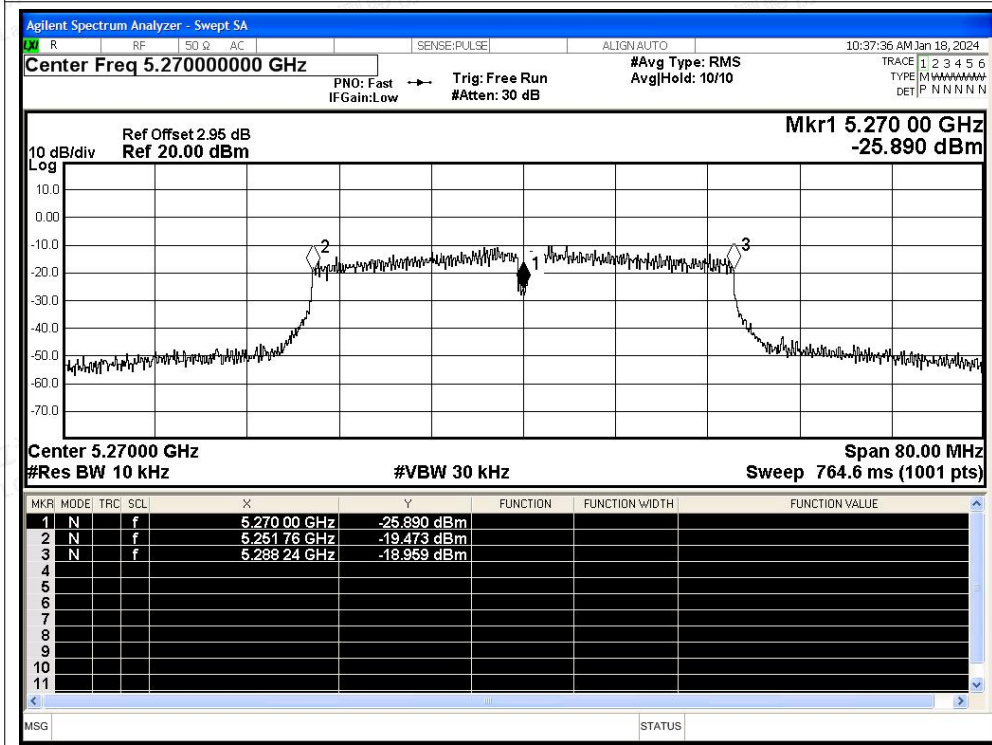

Test Graphs

Freq. Stability NVNT ac20 5260MHz Ant1

Freq. Stability NVNT ac20 5300MHz Ant1

Freq. Stability NVNT ac20 5320MHz Ant1

Freq. Stability NVNT ac40 5270MHz Ant1

Freq. Stability NVNT ac40 5310MHz Ant1

Freq. Stability NVNT ac80 5290MHz Ant1

E.6 Duty Cycle

Condition	Mode	Frequency (MHz)	Antenna	Duty Cycle (%)	Correction Factor (dB)	1/T (kHz)
NVNT	a	5260	Ant1	96.94	0.13	0.72
NVNT	a	5300	Ant1	96.94	0.13	0.72
NVNT	a	5320	Ant1	96.87	0.14	0.72
NVNT	n20	5260	Ant1	96.62	0.15	0.78
NVNT	n20	5300	Ant1	96.7	0.15	0.78
NVNT	n20	5320	Ant1	96.7	0.15	0.78
NVNT	n40	5270	Ant1	93.67	0.28	1.57
NVNT	n40	5310	Ant1	93.68	0.28	1.57
NVNT	ac20	5260	Ant1	96.76	0.14	0.76
NVNT	ac20	5300	Ant1	96.76	0.14	0.76
NVNT	ac20	5320	Ant1	96.76	0.14	0.76
NVNT	ac40	5270	Ant1	93.68	0.28	1.53
NVNT	ac40	5310	Ant1	93.68	0.28	1.53
NVNT	ac80	5290	Ant1	88.32	0.54	3.08