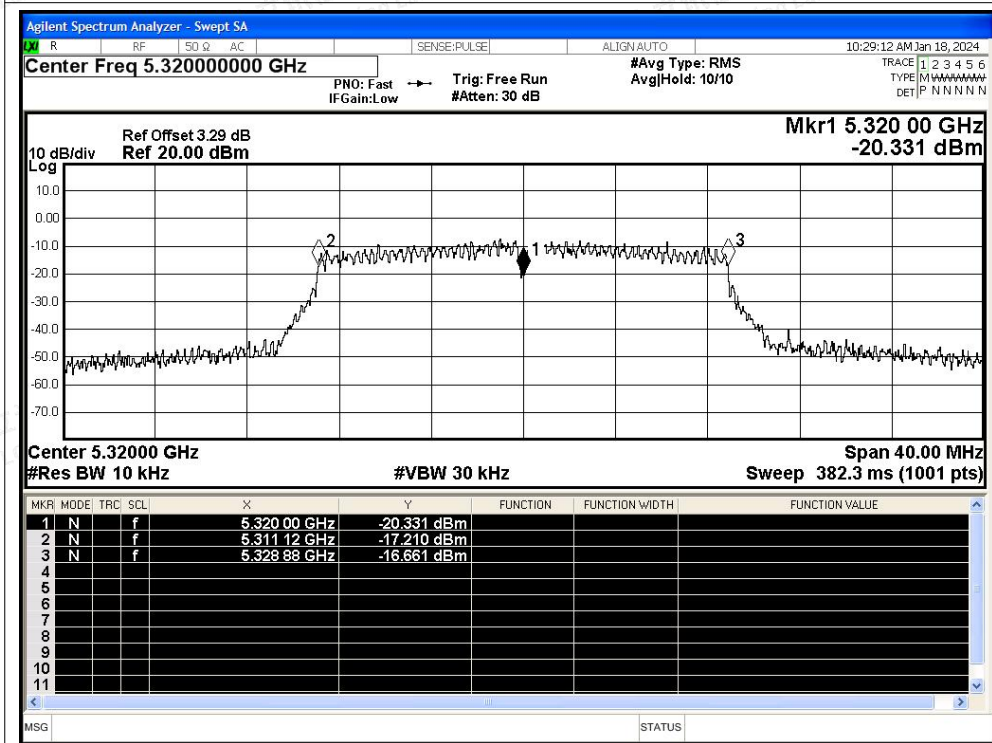

Test Graphs

Freq. Stability NVNT ac20 5260MHz Ant1

Freq. Stability NVNT ac20 5300MHz Ant1

Freq. Stability NVNT ac20 5320MHz Ant1

Freq. Stability NVNT ac40 5270MHz Ant1

Freq. Stability NVNT ac40 5310MHz Ant1

Freq. Stability NVNT ac80 5290MHz Ant1

E.6 Duty Cycle

Condition	Mode	Frequency (MHz)	Antenna	Duty Cycle (%)	Correction Factor (dB)	1/T (kHz)
NVNT	a	5260	Ant1	96.94	0.13	0.72
NVNT	a	5300	Ant1	96.94	0.13	0.72
NVNT	a	5320	Ant1	96.87	0.14	0.72
NVNT	n20	5260	Ant1	96.62	0.15	0.78
NVNT	n20	5300	Ant1	96.7	0.15	0.78
NVNT	n20	5320	Ant1	96.7	0.15	0.78
NVNT	n40	5270	Ant1	93.67	0.28	1.57
NVNT	n40	5310	Ant1	93.68	0.28	1.57
NVNT	ac20	5260	Ant1	96.76	0.14	0.76
NVNT	ac20	5300	Ant1	96.76	0.14	0.76
NVNT	ac20	5320	Ant1	96.76	0.14	0.76
NVNT	ac40	5270	Ant1	93.68	0.28	1.53
NVNT	ac40	5310	Ant1	93.68	0.28	1.53
NVNT	ac80	5290	Ant1	88.32	0.54	3.08