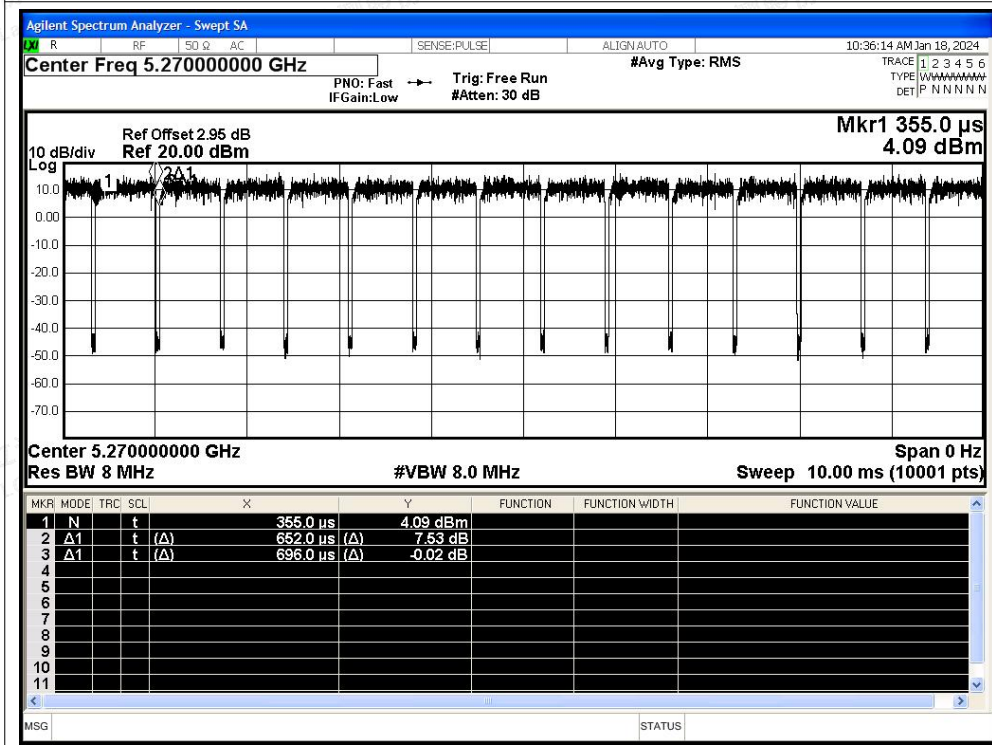

Test Graphs

Freq. Stability NVNT ac20 5260MHz Ant1

Freq. Stability NVNT ac20 5300MHz Ant1

Freq. Stability NVNT ac20 5320MHz Ant1

Freq. Stability NVNT ac40 5270MHz Ant1

Freq. Stability NVNT ac40 5310MHz Ant1

Test Graphs

Duty Cycle NVNT a 5260MHz Ant1

Duty Cycle NVNT a 5300MHz Ant1

Duty Cycle NVNT a 5320MHz Ant1

Duty Cycle NVNT n20 5260MHz Ant1

Duty Cycle NVNT n40 5270MHz Ant1

Duty Cycle NVNT n40 5310MHz Ant1

Duty Cycle NVNT ac20 5260MHz Ant1

Duty Cycle NVNT ac20 5300MHz Ant1

Duty Cycle NVNT ac20 5320MHz Ant1

Duty Cycle NVNT ac40 5270MHz Ant1

Duty Cycle NVNT ac40 5310MHz Ant1

Duty Cycle NVNT ac80 5290MHz Ant1