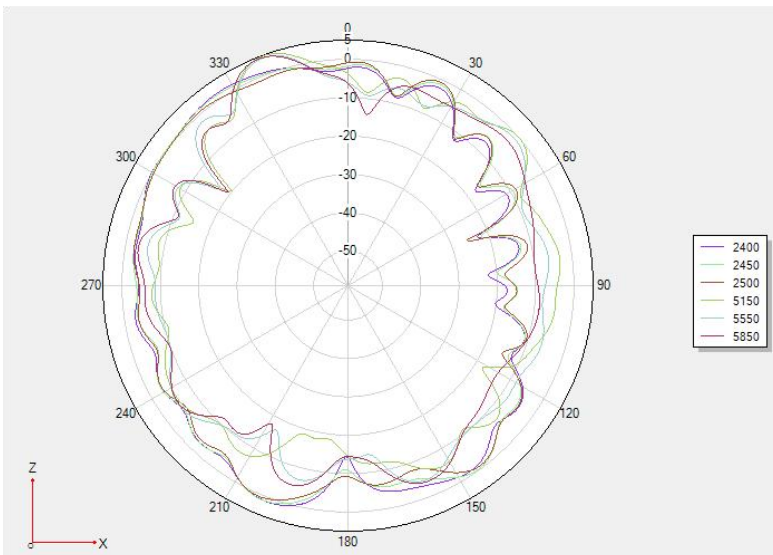

VSWR -Bluetooth&2.4G WIFI

Antenna Gain-2.4G WIFI&5G WIFI

Frequency MHz	Efficiency %	MaxGain dBi	Frequency MHz	Efficiency %	MaxGain dBi
2400	53.83	4.23	5180	27.43	3.43
2410	54.12	4.24	5200	29.43	3.5
2420	52.66	3.97	5240	27.05	3.28
2430	53.83	4.31	5260	42.36	5.1
2440	56.37	4.3	5300	32.28	4.2
2450	55.46	4.48	5320	33.34	4.44
2460	53.83	4.22	5500	32.58	4.27
2470	53.83	4.45	5580	34.59	4.48
2480	55.01	4.37	5700	35.08	4.36
2490	52.81	4.45	5745	33.57	4.3
2500	49.16	4.07	5785	31.12	4.21
			5825	31.99	4.68

Directional Diagram:

3D drawing