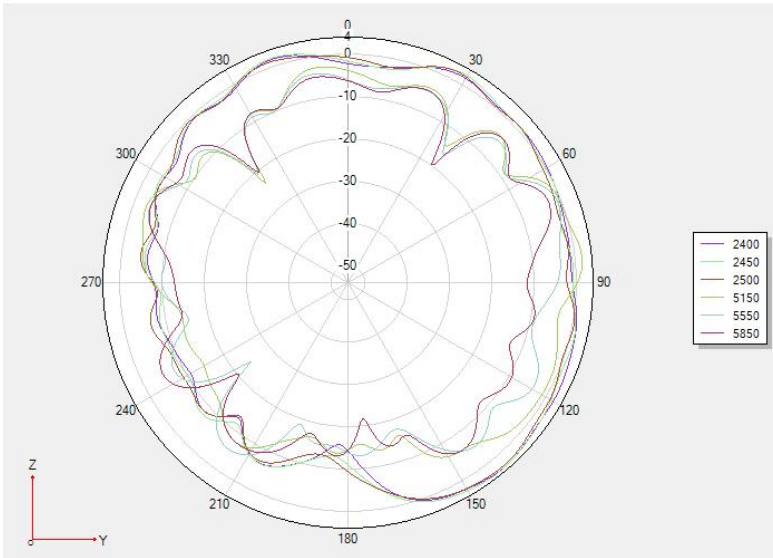

上海尚远通讯科技有限公司
Shanghai Shangyuan Communication
Technology Co., LTD

Antenna specification
2.4G WIFI&5G WIFI

Name: P805-ANT-V5-2
Frequency Range: 2400-2500MHz; 5000-6000MHz

Antenna picture:

Test the environment and equipment:

VSWR -Bluetooth&2.4G WIFI

Antenna Gain-2.4G WIFI&5G WIFI

Frequency MHz	Efficiency %	MaxGain dBi	Frequency MHz	Efficiency %	MaxGain dBi
2400	53.83	4.23	5180	27.43	3.43
2410	54.12	4.24	5200	29.43	3.5
2420	52.66	3.97	5240	27.05	3.28
2430	53.83	4.31	5260	42.36	5.1
2440	56.37	4.3	5300	32.28	4.2
2450	55.46	4.48	5320	33.34	4.44
2460	53.83	4.22	5500	32.58	4.27
2470	53.83	4.45	5580	34.59	4.48
2480	55.01	4.37	5700	35.08	4.36
2490	52.81	4.45	5745	33.57	4.3
2500	49.16	4.07	5785	31.12	4.21
			5825	31.99	4.68

Directional Diagram:

3D drawing