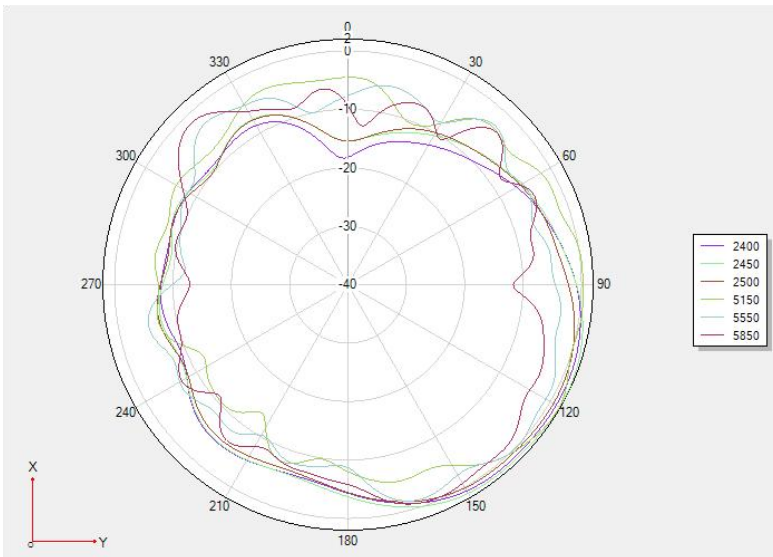

上海尚远通讯科技有限公司
Shanghai Shangyuan Communication
Technology Co., LTD

Antenna specification
2.4G WIFI&5G WIFI

Name: P805-ANT-V5-2
Frequency Range: 2400-2500MHz; 5000-6000MHz

Antenna picture:

Test the environment and equipment:

<p>OTA lab OTA实验室</p> 	<p>Testing instrument 综测仪器</p>  <p>SP9500-CTS-5G</p> <p>CMW500</p> <p>SP8315 NB-IoT /eMTC</p>	<p>Testing instrument 其他设备</p>  <p>OTA head hand</p> <p>OTA ear hand</p> <p>OTA arm hand</p>
---	--	---

VSWR -Bluetooth&2.4G WIFI

Antenna Gain-2.4G WIFI&5G WIFI

Frequency MHz	Efficiency %	MaxGain dBi	Frequency MHz	Efficiency %	MaxGain dBi
2400	53.83	4.23	5180	27.43	3.43
2410	54.12	4.24	5200	29.43	3.5
2420	52.66	3.97	5240	27.05	3.28
2430	53.83	4.31	5260	42.36	5.1
2440	56.37	4.3	5300	32.28	4.2
2450	55.46	4.48	5320	33.34	4.44
2460	53.83	4.22	5500	32.58	4.27
2470	53.83	4.45	5580	34.59	4.48
2480	55.01	4.37	5700	35.08	4.36
2490	52.81	4.45	5745	33.57	4.3
2500	49.16	4.07	5785	31.12	4.21
			5825	31.99	4.68

Directional Diagram:

3D drawing