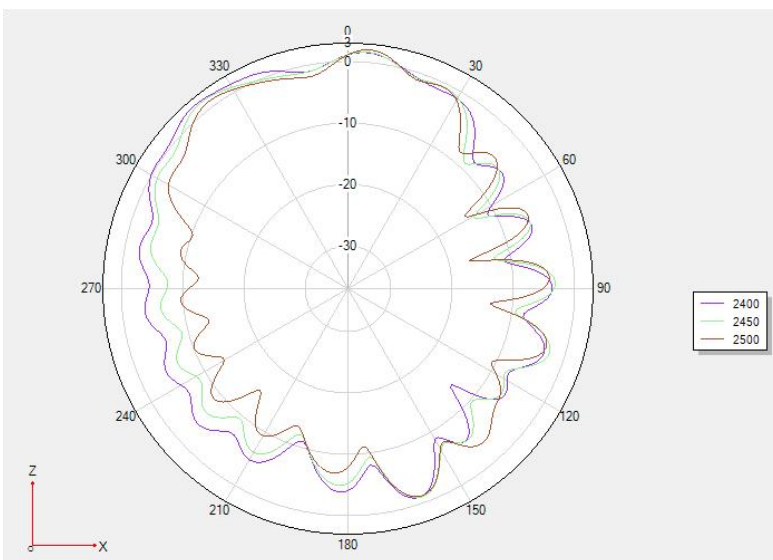

VSWR -Bluetooth&2.4G WIFI

Antenna Gain-Bluetooth&2.4G WIFI

Frequency MHz	Efficiency %	MaxGain dBi
2400	46.24	4.37
2410	45.92	4.5
2420	46.95	4.29
2430	45.08	4.79
2440	45.92	4.78
2450	46.57	4.91
2460	46.95	4.6
2470	47.17	4.7
2480	47.46	4.53
2490	46.3	4.58
2500	45.45	4.13

Directional Diagram:

3D drawing