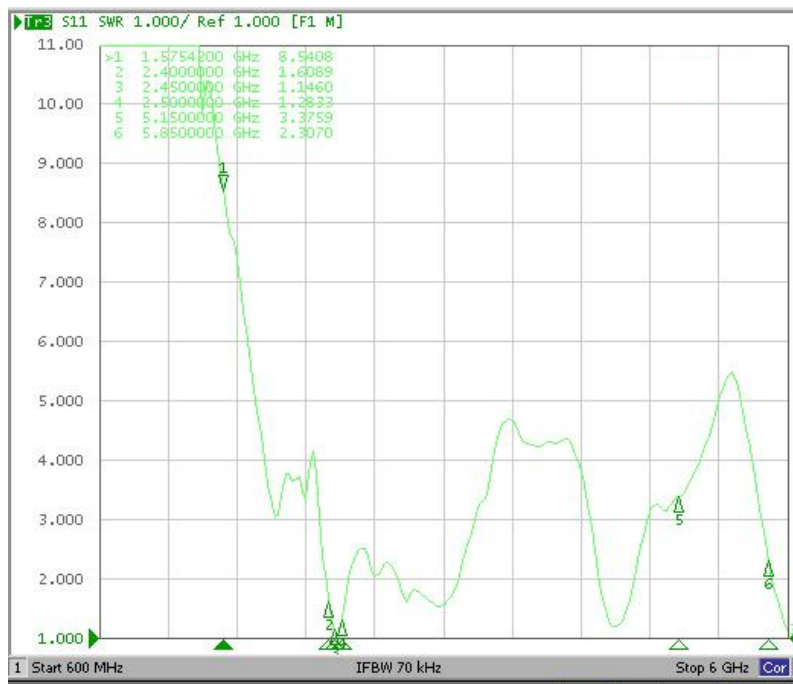

上海尚远通讯科技有限公司
Shanghai Shangyuan Communication
Technology Co., LTD

Antenna specification
Bluetooth&2.4G WIFI

Name: P805-ANT-V5-1
Frequency Range: 2400-2500MHz

Antenna picture:

Test the environment and equipment:

<p>OTA lab OTA实验室</p> 	<p>Testing instrument 综测仪器</p>  <p>SP9500-CTS-5G</p>  <p>CMW500</p>  <p>SP8315 NB-IoT /eMTC</p>	<p>Testing instrument 其他设备</p>  <p>OTA head hand</p>  <p>OTA ear hand</p>  <p>OTA arm hand</p>
---	--	---

VSWR -Bluetooth&2.4G WIFI

Antenna Gain-Bluetooth&2.4G WIFI

Frequency MHz	Efficiency %	MaxGain dBi
2400	46.24	4.37
2410	45.92	4.5
2420	46.95	4.29
2430	45.08	4.79
2440	45.92	4.78
2450	46.57	4.91
2460	46.95	4.6
2470	47.17	4.7
2480	47.46	4.53
2490	46.3	4.58
2500	45.45	4.13