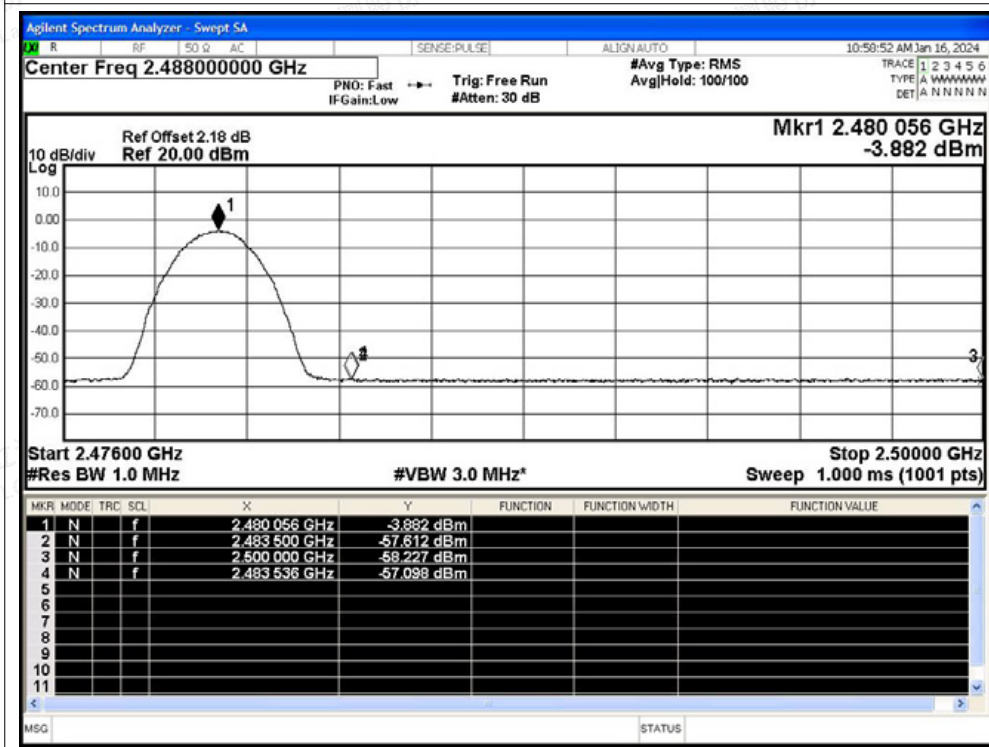

Test Graphs

Restrict Band NVNT 1-DH5 2402MHz Ant1 No-Hopping Peak

Restrict Band NVNT 1-DH5 2402MHz Ant1 No-Hopping Average

Restrict Band NVNT 1-DH5 2480MHz Ant1 No-Hopping Peak

Restrict Band NVNT 1-DH5 2480MHz Ant1 No-Hopping Average

Restrict Band NVNT 2-DH5 2402MHz Ant1 No-Hopping Peak

Restrict Band NVNT 2-DH5 2402MHz Ant1 No-Hopping Average

Restrict Band NVNT 2-DH5 2480MHz Ant1 No-Hopping Peak

Restrict Band NVNT 2-DH5 2480MHz Ant1 No-Hopping Average

Restrict Band NVNT 3-DH5 2402MHz Ant1 No-Hopping Peak

Restrict Band NVNT 3-DH5 2402MHz Ant1 No-Hopping Average

Restrict Band NVNT 3-DH5 2480MHz Ant1 No-Hopping Peak

Restrict Band NVNT 3-DH5 2480MHz Ant1 No-Hopping Average