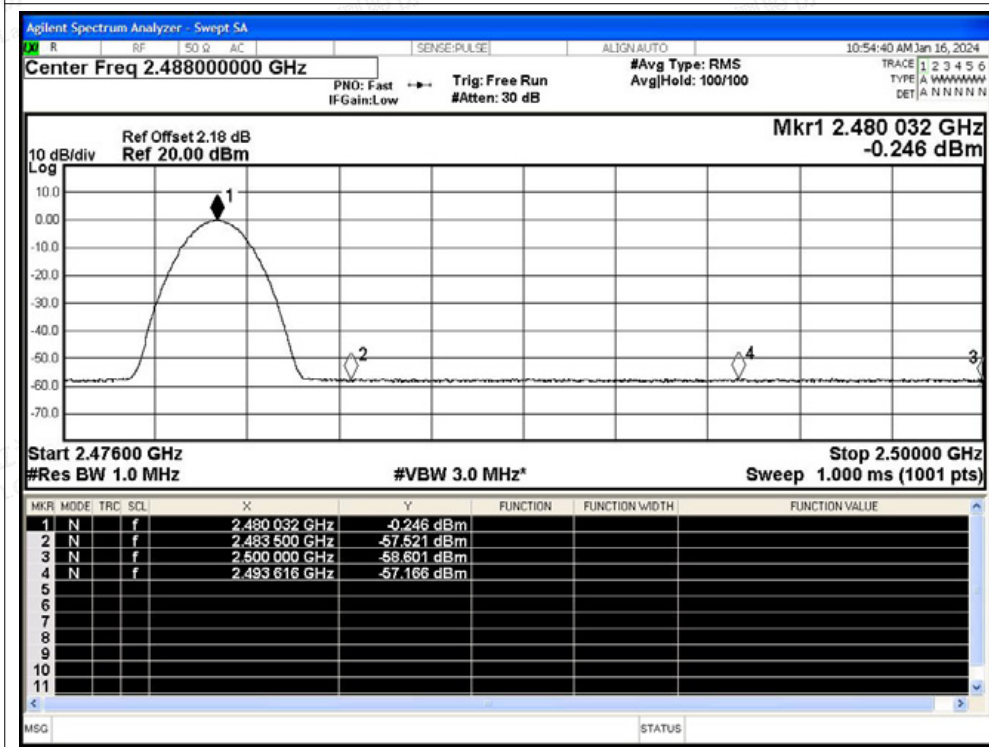

Test Graphs

Restrict Band NVNT 1-DH5 2402MHz Ant1 No-Hopping Peak

Restrict Band NVNT 1-DH5 2402MHz Ant1 No-Hopping Average

Restrict Band NVNT 1-DH5 2480MHz Ant1 No-Hopping Peak

Restrict Band NVNT 1-DH5 2480MHz Ant1 No-Hopping Average

Restrict Band NVNT 2-DH5 2402MHz Ant1 No-Hopping Peak

Restrict Band NVNT 2-DH5 2402MHz Ant1 No-Hopping Average

Restrict Band NVNT 2-DH5 2480MHz Ant1 No-Hopping Peak

Restrict Band NVNT 2-DH5 2480MHz Ant1 No-Hopping Average

Restrict Band NVNT 3-DH5 2402MHz Ant1 No-Hopping Peak

Restrict Band NVNT 3-DH5 2402MHz Ant1 No-Hopping Average

Restrict Band NVNT 3-DH5 2480MHz Ant1 No-Hopping Peak

Restrict Band NVNT 3-DH5 2480MHz Ant1 No-Hopping Average