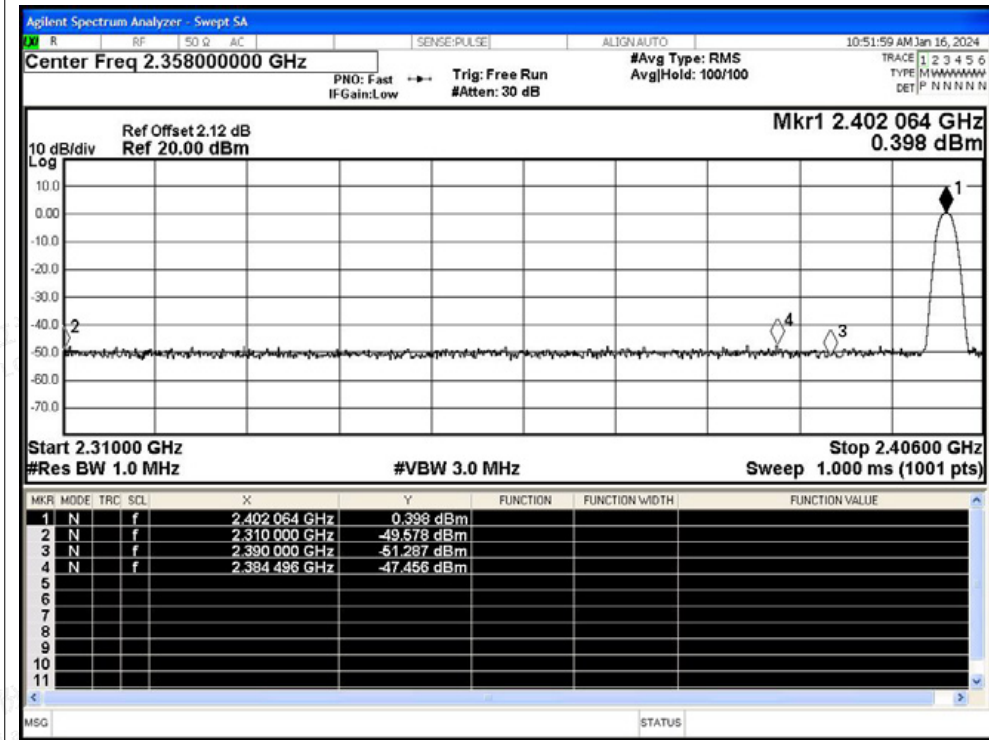

Test Graphs

Restrict Band NVNT 1-DH5 2402MHz Ant1 No-Hopping Peak