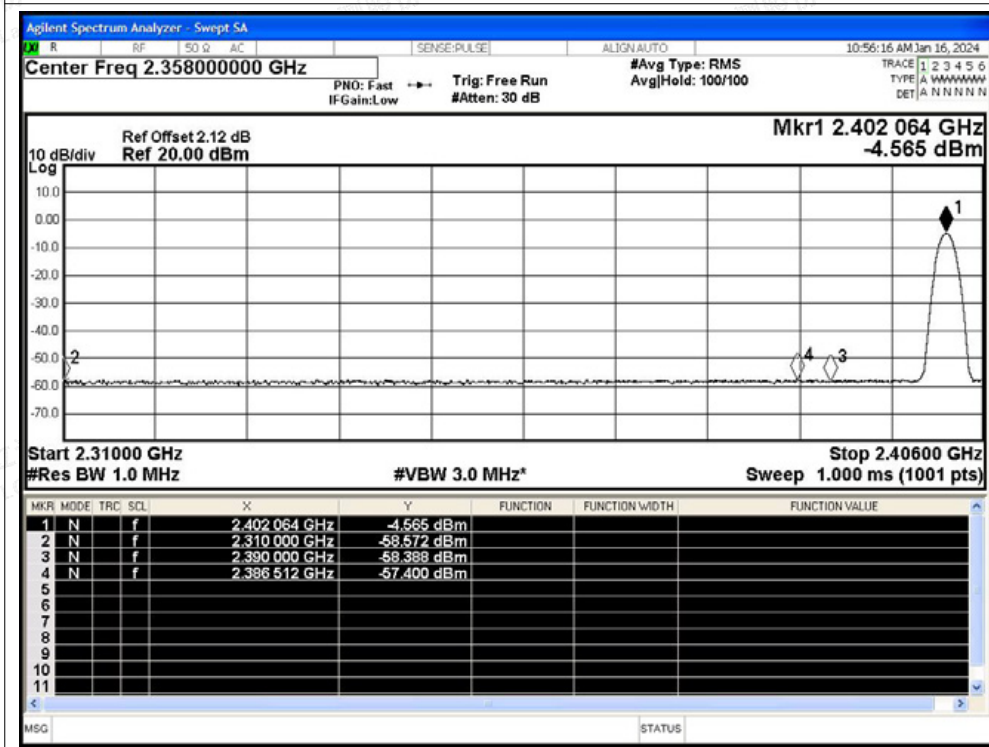

Test Graphs

Restrict Band NVNT 1-DH5 2402MHz Ant1 No-Hopping Peak

Restrict Band NVNT 1-DH5 2402MHz Ant1 No-Hopping Average

Restrict Band NVNT 1-DH5 2480MHz Ant1 No-Hopping Peak

Restrict Band NVNT 1-DH5 2480MHz Ant1 No-Hopping Average

Restrict Band NVNT 2-DH5 2402MHz Ant1 No-Hopping Peak

Restrict Band NVNT 2-DH5 2402MHz Ant1 No-Hopping Average

Restrict Band NVNT 2-DH5 2480MHz Ant1 No-Hopping Peak

Restrict Band NVNT 2-DH5 2480MHz Ant1 No-Hopping Average

Restrict Band NVNT 3-DH5 2402MHz Ant1 No-Hopping Peak

Restrict Band NVNT 3-DH5 2402MHz Ant1 No-Hopping Average

Restrict Band NVNT 3-DH5 2480MHz Ant1 No-Hopping Peak

Restrict Band NVNT 3-DH5 2480MHz Ant1 No-Hopping Average