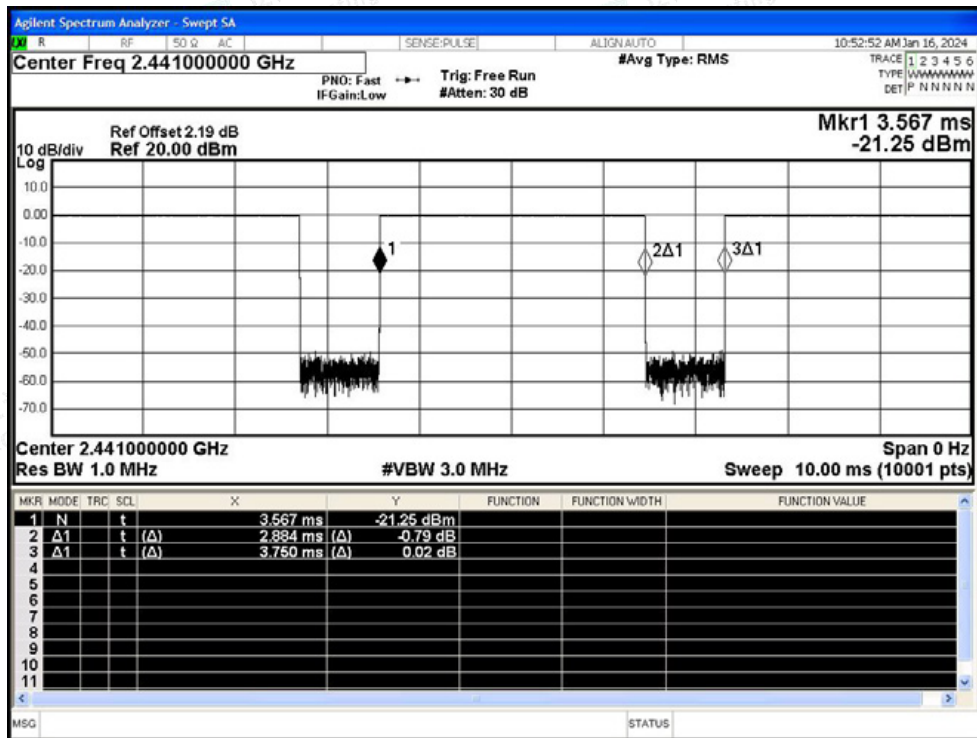

Duty Cycle NVNT 1-DH5 2441MHz Ant1