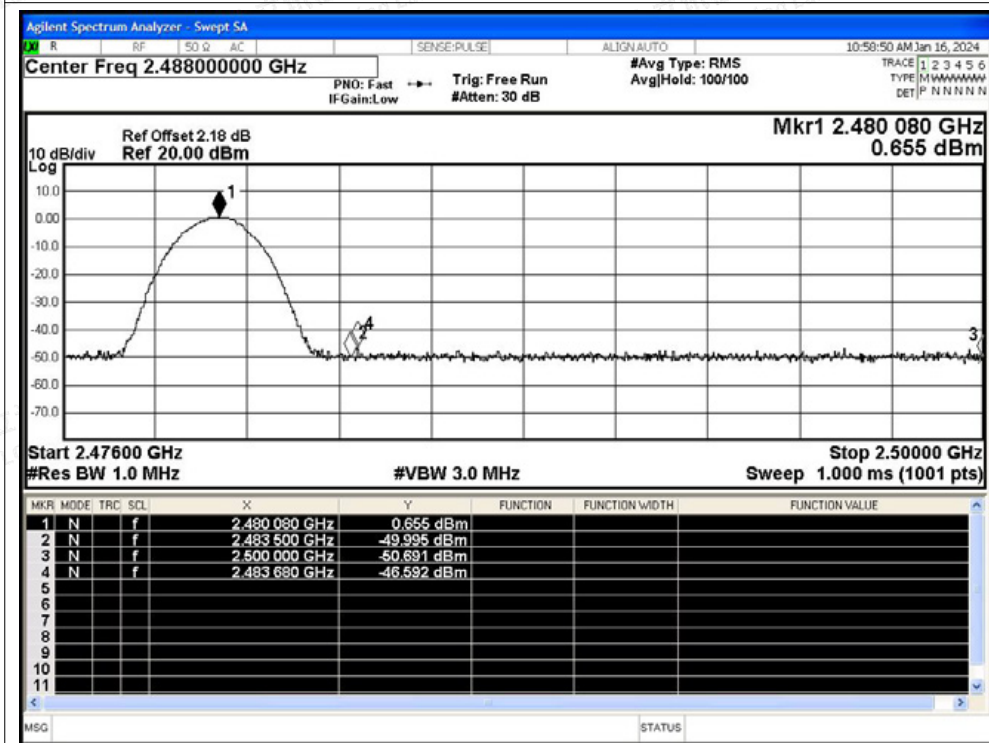

Test Graphs

Restrict Band NVNT 1-DH5 2402MHz Ant1 No-Hopping Peak

Restrict Band NVNT 1-DH5 2402MHz Ant1 No-Hopping Average

Restrict Band NVNT 1-DH5 2480MHz Ant1 No-Hopping Peak

Restrict Band NVNT 1-DH5 2480MHz Ant1 No-Hopping Average

Restrict Band NVNT 2-DH5 2402MHz Ant1 No-Hopping Peak

Restrict Band NVNT 2-DH5 2402MHz Ant1 No-Hopping Average

Restrict Band NVNT 2-DH5 2480MHz Ant1 No-Hopping Peak

Restrict Band NVNT 2-DH5 2480MHz Ant1 No-Hopping Average

Restrict Band NVNT 3-DH5 2402MHz Ant1 No-Hopping Peak

Restrict Band NVNT 3-DH5 2402MHz Ant1 No-Hopping Average

Restrict Band NVNT 3-DH5 2480MHz Ant1 No-Hopping Peak

Restrict Band NVNT 3-DH5 2480MHz Ant1 No-Hopping Average