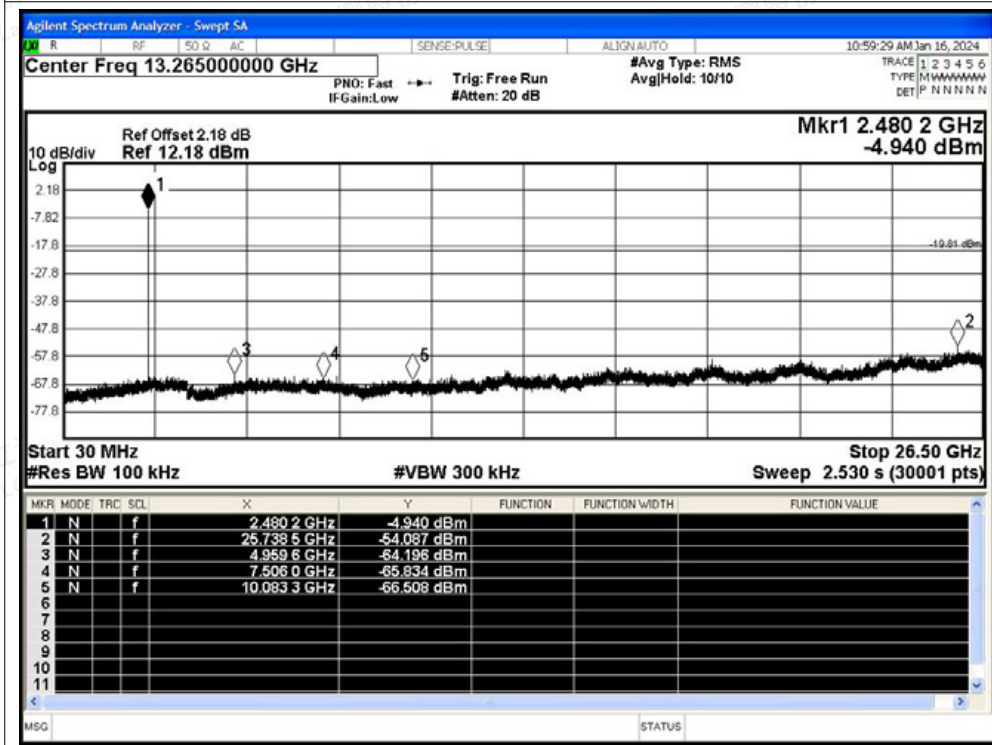

Tx. Spurious NVNT 2-DH5 2480MHz Ant1 Emission