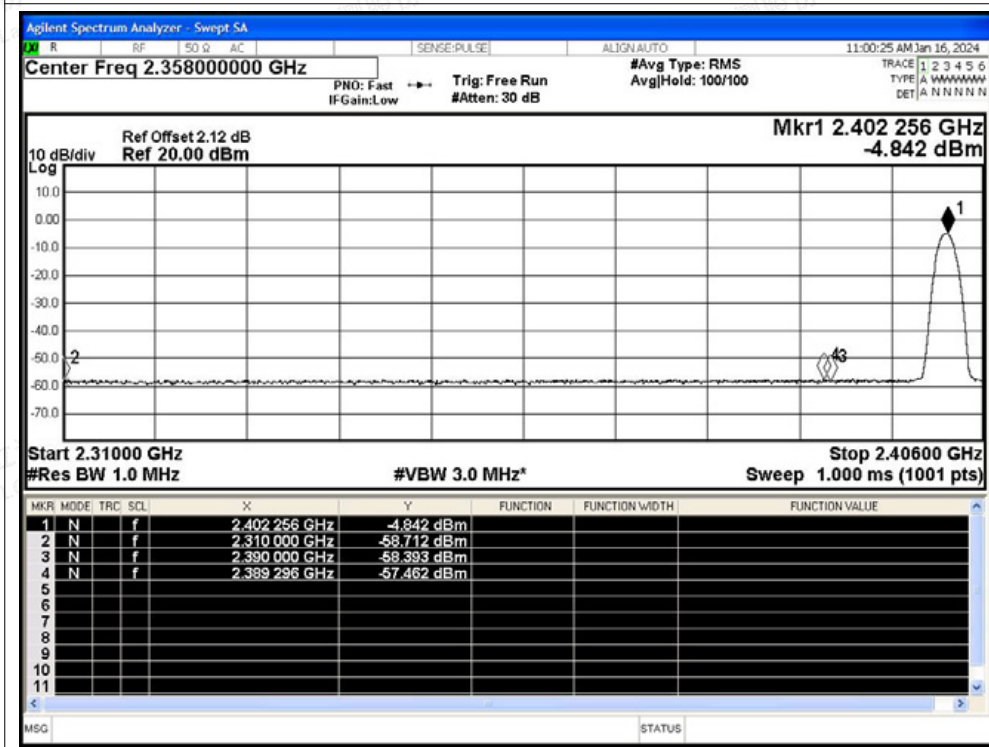

Test Graphs

Restrict Band NVNT 1-DH5 2402MHz Ant1 No-Hopping Peak

Restrict Band NVNT 1-DH5 2402MHz Ant1 No-Hopping Average

Restrict Band NVNT 1-DH5 2480MHz Ant1 No-Hopping Peak

Restrict Band NVNT 1-DH5 2480MHz Ant1 No-Hopping Average

Restrict Band NVNT 2-DH5 2402MHz Ant1 No-Hopping Peak

Restrict Band NVNT 2-DH5 2402MHz Ant1 No-Hopping Average

Restrict Band NVNT 2-DH5 2480MHz Ant1 No-Hopping Peak

Restrict Band NVNT 2-DH5 2480MHz Ant1 No-Hopping Average

Restrict Band NVNT 3-DH5 2402MHz Ant1 No-Hopping Peak

Restrict Band NVNT 3-DH5 2402MHz Ant1 No-Hopping Average

Restrict Band NVNT 3-DH5 2480MHz Ant1 No-Hopping Peak

Restrict Band NVNT 3-DH5 2480MHz Ant1 No-Hopping Average