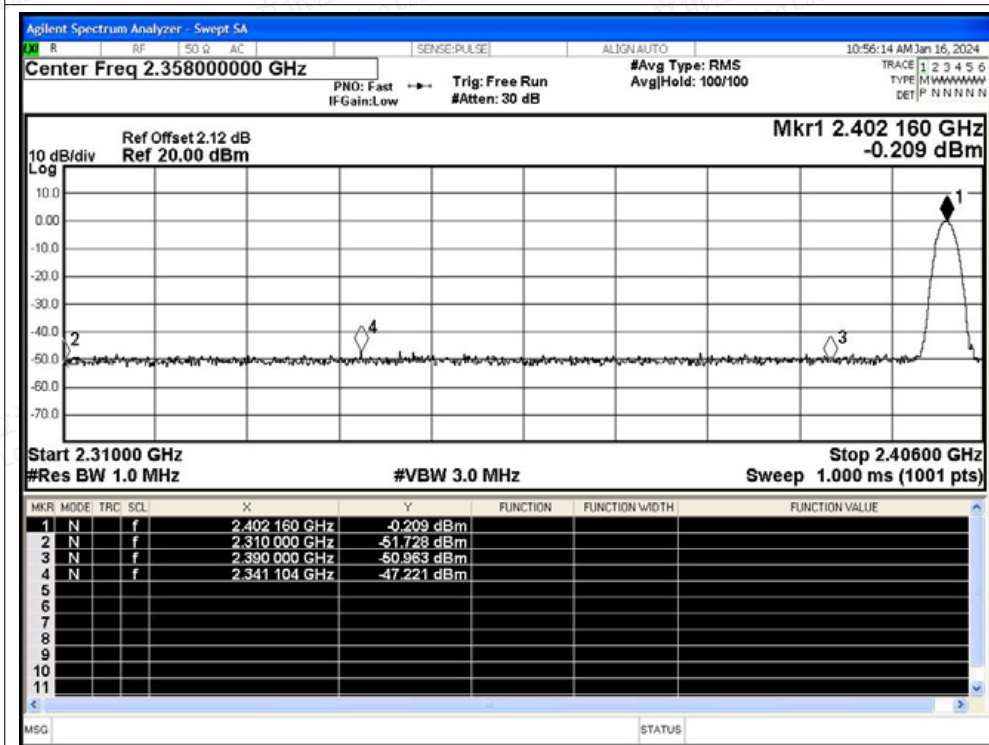

Test Graphs

Restrict Band NVNT 1-DH5 2402MHz Ant1 No-Hopping Peak

Restrict Band NVNT 1-DH5 2402MHz Ant1 No-Hopping Average

Restrict Band NVNT 1-DH5 2480MHz Ant1 No-Hopping Peak

Restrict Band NVNT 1-DH5 2480MHz Ant1 No-Hopping Average

Restrict Band NVNT 2-DH5 2402MHz Ant1 No-Hopping Peak

Restrict Band NVNT 2-DH5 2402MHz Ant1 No-Hopping Average

Restrict Band NVNT 2-DH5 2480MHz Ant1 No-Hopping Peak

Restrict Band NVNT 2-DH5 2480MHz Ant1 No-Hopping Average

Restrict Band NVNT 3-DH5 2402MHz Ant1 No-Hopping Peak

Restrict Band NVNT 3-DH5 2402MHz Ant1 No-Hopping Average

Restrict Band NVNT 3-DH5 2480MHz Ant1 No-Hopping Peak

Restrict Band NVNT 3-DH5 2480MHz Ant1 No-Hopping Average