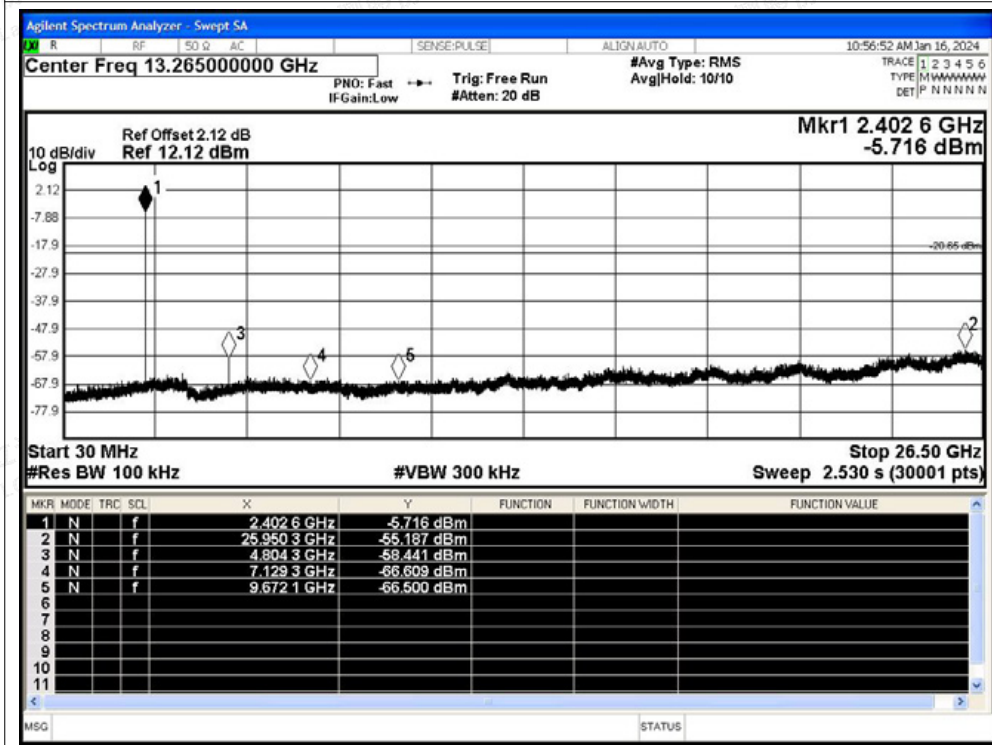

Tx. Spurious NVNT 1-DH5 2480MHz Ant1 Emission

Tx. Spurious NVNT 2-DH5 2402MHz Ant1 Ref

Tx. Spurious NVNT 2-DH5 2402MHz Ant1 Emission

Tx. Spurious NVNT 2-DH5 2441MHz Ant1 Ref

Tx. Spurious NVNT 2-DH5 2441MHz Ant1 Emission