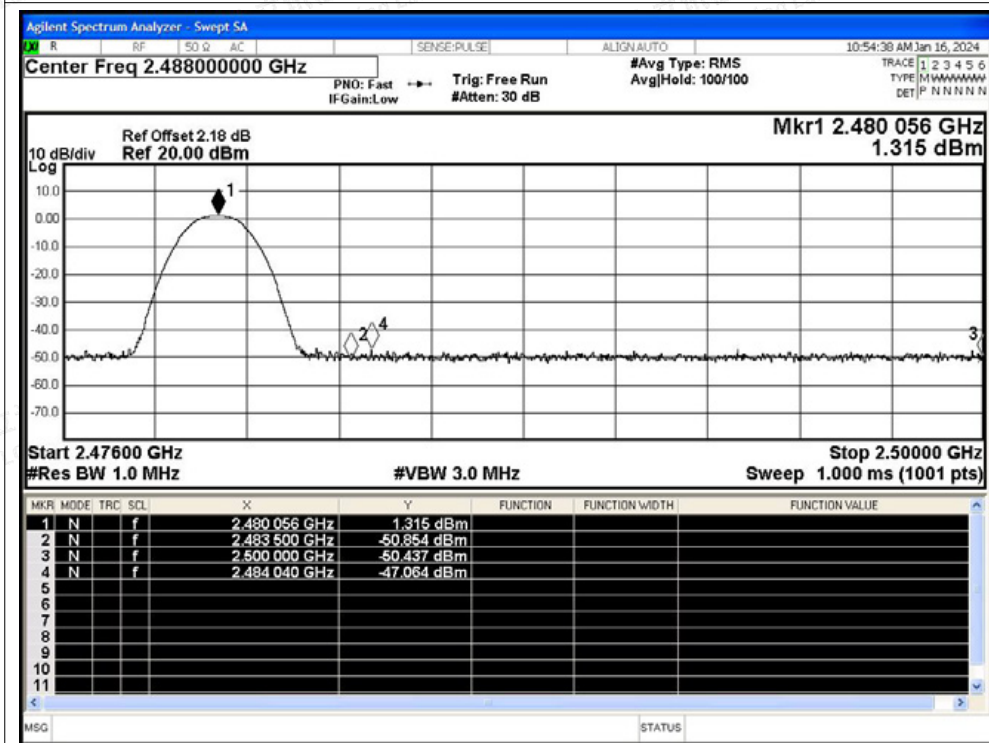

Test Graphs

Restrict Band NVNT 1-DH5 2402MHz Ant1 No-Hopping Peak

Restrict Band NVNT 1-DH5 2402MHz Ant1 No-Hopping Average

Restrict Band NVNT 1-DH5 2480MHz Ant1 No-Hopping Peak

Restrict Band NVNT 1-DH5 2480MHz Ant1 No-Hopping Average

Restrict Band NVNT 2-DH5 2402MHz Ant1 No-Hopping Peak

Restrict Band NVNT 2-DH5 2402MHz Ant1 No-Hopping Average

Restrict Band NVNT 2-DH5 2480MHz Ant1 No-Hopping Peak

Restrict Band NVNT 2-DH5 2480MHz Ant1 No-Hopping Average

Restrict Band NVNT 3-DH5 2402MHz Ant1 No-Hopping Peak

Restrict Band NVNT 3-DH5 2402MHz Ant1 No-Hopping Average

Restrict Band NVNT 3-DH5 2480MHz Ant1 No-Hopping Peak

Restrict Band NVNT 3-DH5 2480MHz Ant1 No-Hopping Average