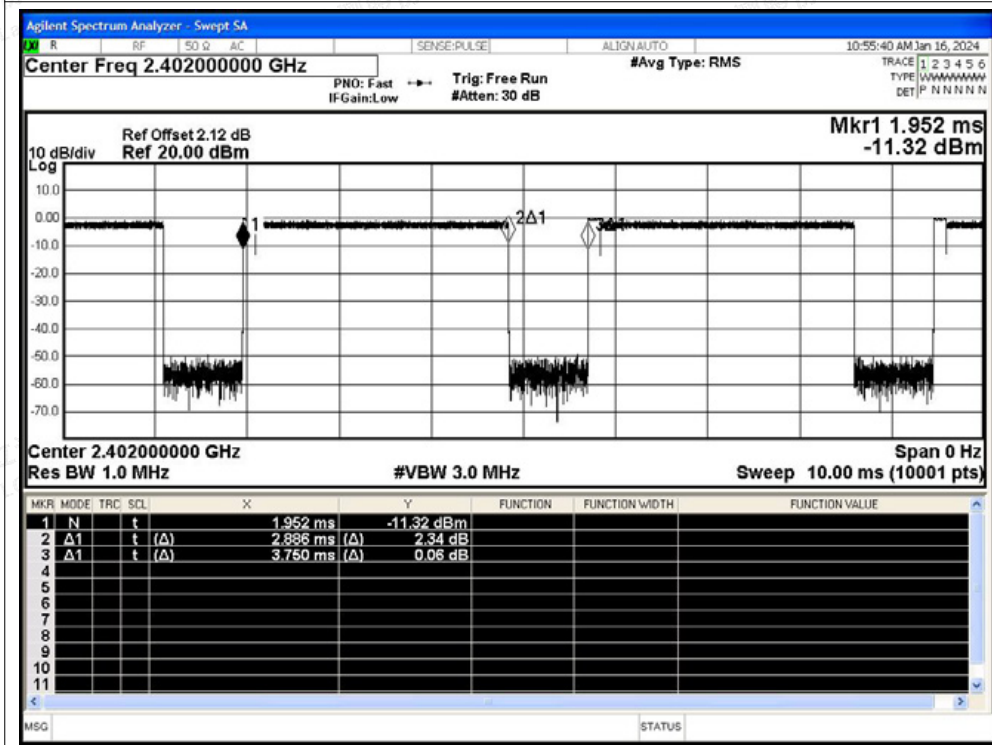

Duty Cycle NVNT 2-DH5 2402MHz Ant1