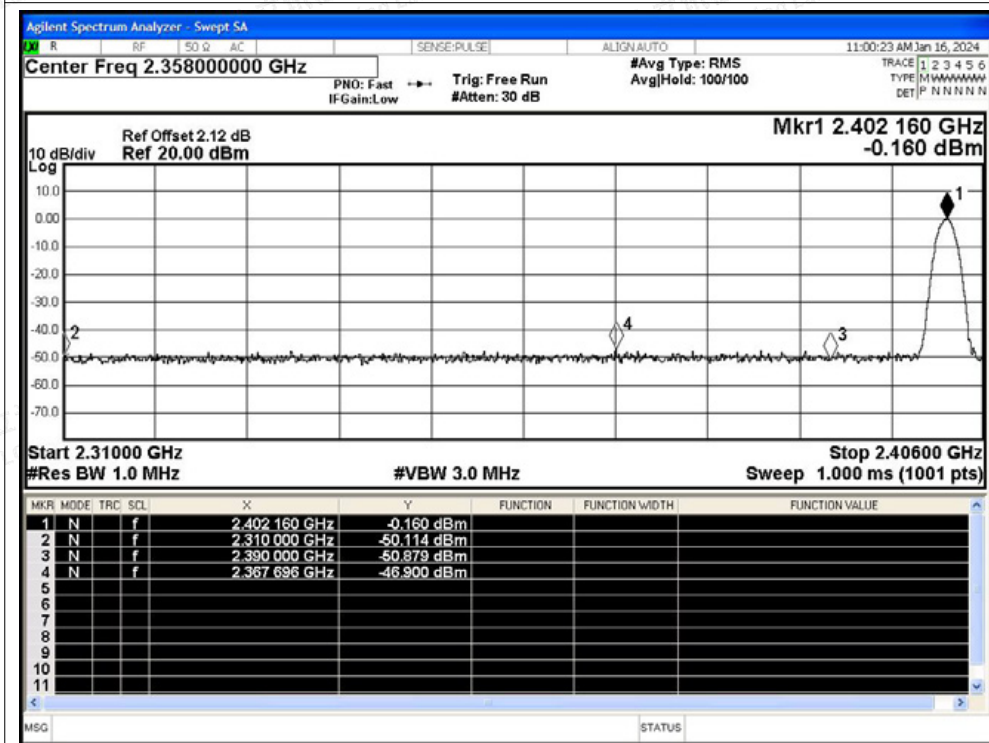

Test Graphs

Restrict Band NVNT 1-DH5 2402MHz Ant1 No-Hopping Peak

Restrict Band NVNT 1-DH5 2402MHz Ant1 No-Hopping Average

Restrict Band NVNT 1-DH5 2480MHz Ant1 No-Hopping Peak

Restrict Band NVNT 1-DH5 2480MHz Ant1 No-Hopping Average

Restrict Band NVNT 2-DH5 2402MHz Ant1 No-Hopping Peak

Restrict Band NVNT 2-DH5 2402MHz Ant1 No-Hopping Average

Restrict Band NVNT 2-DH5 2480MHz Ant1 No-Hopping Peak

Restrict Band NVNT 2-DH5 2480MHz Ant1 No-Hopping Average

Restrict Band NVNT 3-DH5 2402MHz Ant1 No-Hopping Peak

Restrict Band NVNT 3-DH5 2402MHz Ant1 No-Hopping Average

Restrict Band NVNT 3-DH5 2480MHz Ant1 No-Hopping Peak

Restrict Band NVNT 3-DH5 2480MHz Ant1 No-Hopping Average