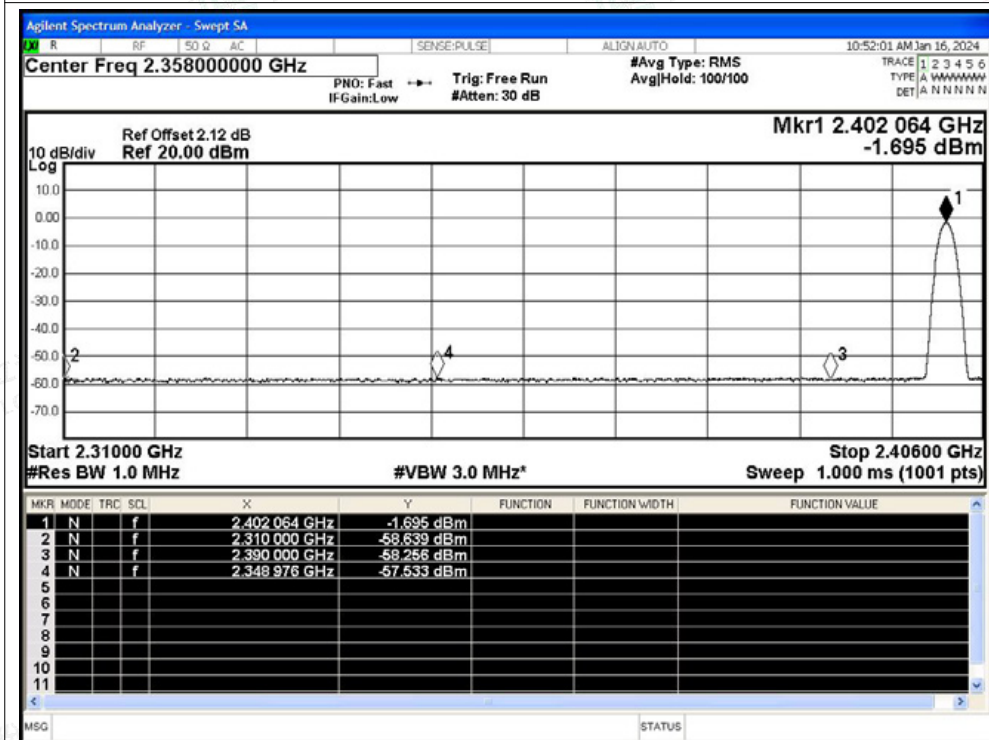

Test Graphs

Restrict Band NVNT 1-DH5 2402MHz Ant1 No-Hopping Peak

Restrict Band NVNT 1-DH5 2402MHz Ant1 No-Hopping Average

Restrict Band NVNT 1-DH5 2480MHz Ant1 No-Hopping Peak

Restrict Band NVNT 1-DH5 2480MHz Ant1 No-Hopping Average

Restrict Band NVNT 2-DH5 2402MHz Ant1 No-Hopping Peak

Restrict Band NVNT 2-DH5 2402MHz Ant1 No-Hopping Average

Restrict Band NVNT 2-DH5 2480MHz Ant1 No-Hopping Peak

Restrict Band NVNT 2-DH5 2480MHz Ant1 No-Hopping Average