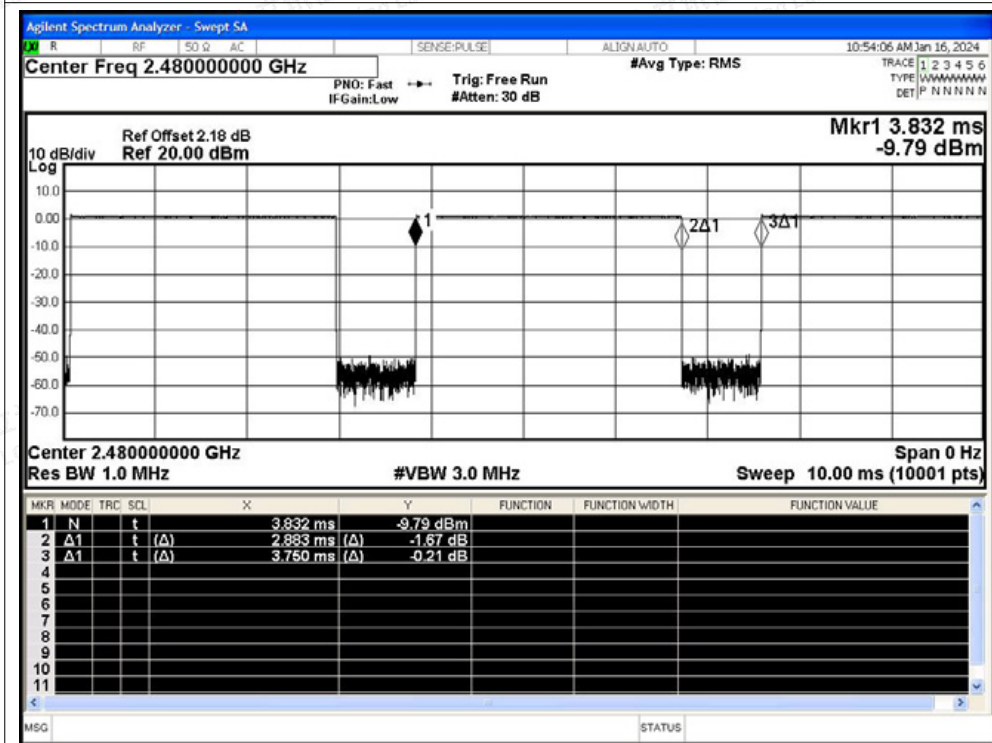

Duty Cycle NVNT 1-DH5 2480MHz Ant1