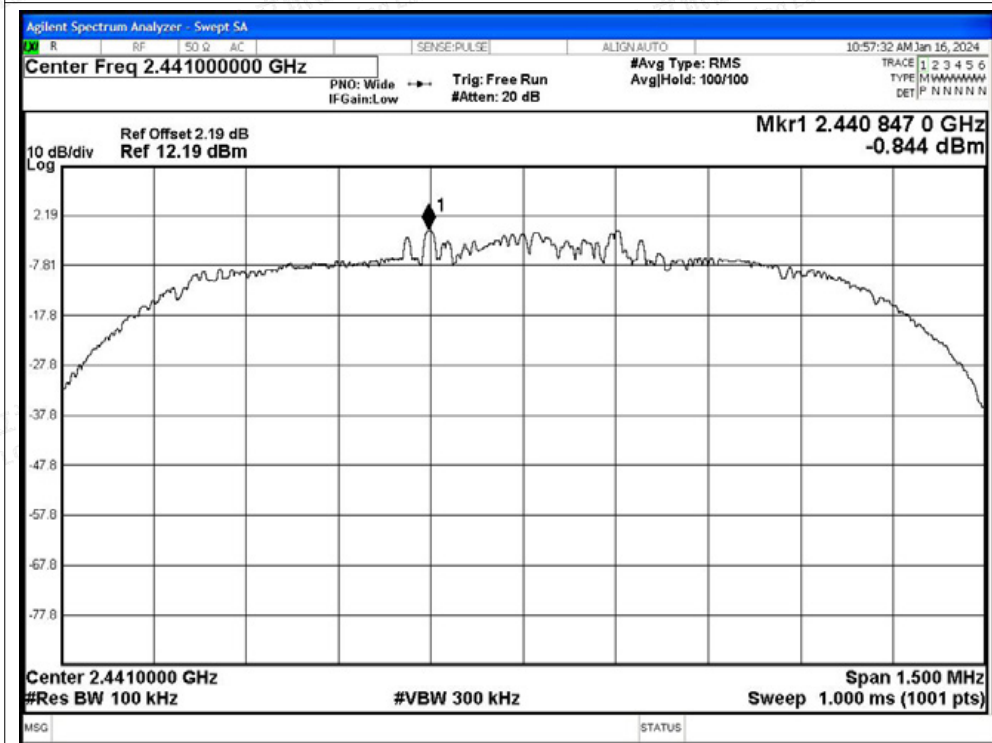

Tx. Spurious NVNT 1-DH5 2480MHz Ant1 Emission

Tx. Spurious NVNT 2-DH5 2402MHz Ant1 Ref

Tx. Spurious NVNT 2-DH5 2402MHz Ant1 Emission

Tx. Spurious NVNT 2-DH5 2441MHz Ant1 Ref

Tx. Spurious NVNT 2-DH5 2441MHz Ant1 Emission