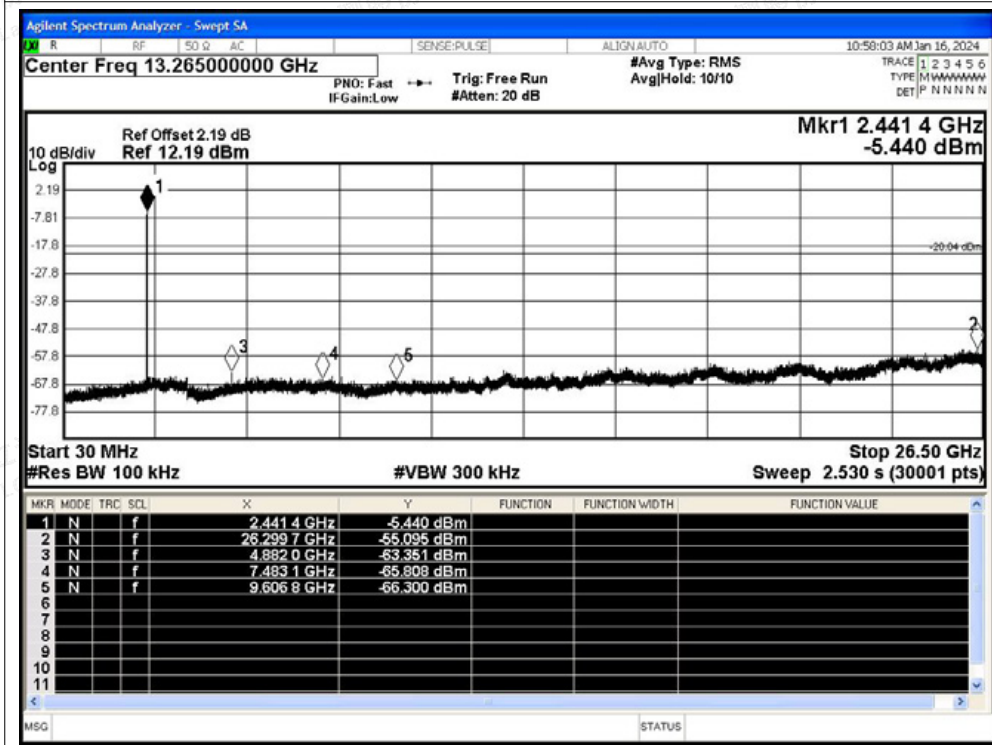

Tx. Spurious NVNT 1-DH5 2480MHz Ant1 Emission

Tx. Spurious NVNT 2-DH5 2402MHz Ant1 Ref

Tx. Spurious NVNT 2-DH5 2402MHz Ant1 Emission

Tx. Spurious NVNT 2-DH5 2441MHz Ant1 Ref

Tx. Spurious NVNT 2-DH5 2441MHz Ant1 Emission