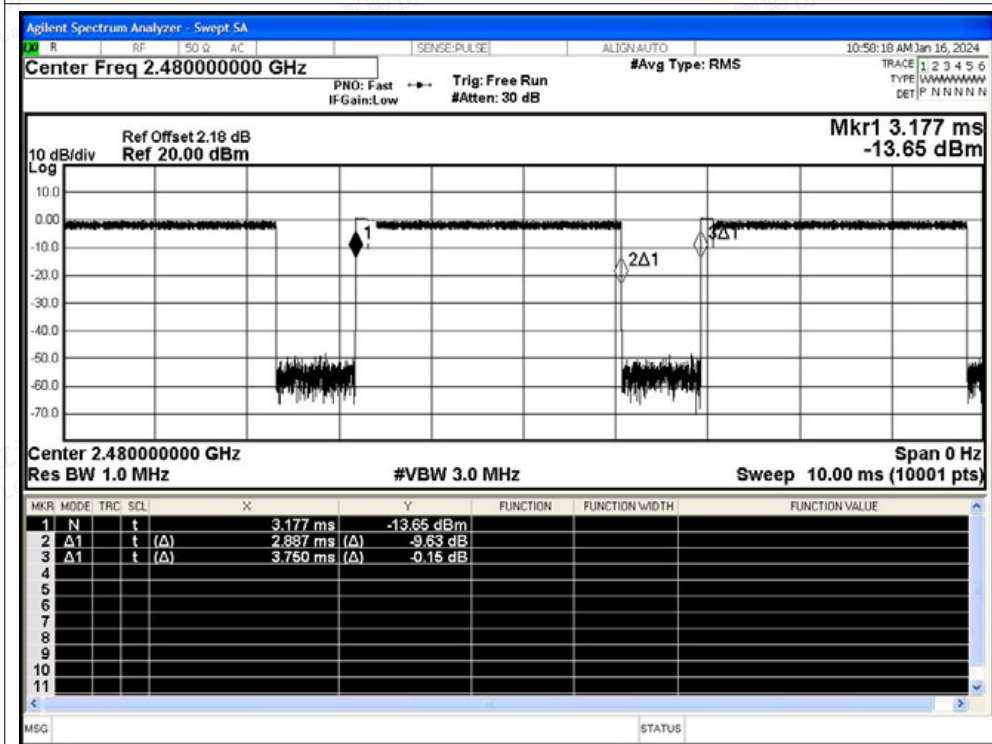

Duty Cycle NVNT 3-DH5 2402MHz Ant1

Duty Cycle NVNT 3-DH5 2441MHz Ant1

Duty Cycle NVNT 3-DH5 2480MHz Ant1

A.9 Restrict Band

Condition	Mode	Frequency (MHz)	Antenna	Hopping Mode	Spur Freq (MHz)	Power (dBm)	Gain (dBi)	Duty Factor (dB)	E (dBuV/m)	Detector	Limit (dBuV/m)	Verdict
NVNT	1-DH5	2402	Ant1	No-Hopping	2310	-49.58	4.91	-	50.59	Peak	74	Pass
NVNT	1-DH5	2402	Ant1	No-Hopping	2310	-58.64	4.91	1.14	41.53	Average	54	Pass
NVNT	1-DH5	2402	Ant1	No-Hopping	2384.496	-47.46	4.91	-	52.71	Peak	74	Pass
NVNT	1-DH5	2402	Ant1	No-Hopping	2348.976	-57.53	4.91	1.14	42.64	Average	54	Pass
NVNT	1-DH5	2402	Ant1	No-Hopping	2390	-51.29	4.91	-	48.88	Peak	74	Pass
NVNT	1-DH5	2402	Ant1	No-Hopping	2390	-58.26	4.91	1.14	41.91	Average	54	Pass
NVNT	1-DH5	2480	Ant1	No-Hopping	2483.5	-50.85	4.91	-	49.32	Peak	74	Pass
NVNT	1-DH5	2480	Ant1	No-Hopping	2483.5	-57.52	4.91	1.14	42.65	Average	54	Pass
NVNT	1-DH5	2480	Ant1	No-Hopping	2484.04	-47.06	4.91	-	53.11	Peak	74	Pass
NVNT	1-DH5	2480	Ant1	No-Hopping	2493.616	-57.17	4.91	1.14	43.00	Average	54	Pass
NVNT	1-DH5	2480	Ant1	No-Hopping	2500	-50.44	4.91	-	49.73	Peak	74	Pass
NVNT	1-DH5	2480	Ant1	No-Hopping	2500	-58.6	4.91	1.14	41.57	Average	54	Pass
NVNT	2-DH5	2402	Ant1	No-Hopping	2310	-51.73	4.91	-	48.44	Peak	74	Pass
NVNT	2-DH5	2402	Ant1	No-Hopping	2310	-58.57	4.91	1.14	41.60	Average	54	Pass
NVNT	2-DH5	2402	Ant1	No-Hopping	2341.104	-47.22	4.91	-	52.95	Peak	74	Pass
NVNT	2-DH5	2402	Ant1	No-Hopping	2386.512	-57.4	4.91	1.14	42.77	Average	54	Pass
NVNT	2-DH5	2402	Ant1	No-Hopping	2390	-50.96	4.91	-	49.21	Peak	74	Pass
NVNT	2-DH5	2402	Ant1	No-Hopping	2390	-58.39	4.91	1.14	41.78	Average	54	Pass
NVNT	2-DH5	2480	Ant1	No-Hopping	2483.5	-50	4.91	-	50.17	Peak	74	Pass
NVNT	2-DH5	2480	Ant1	No-Hopping	2483.5	-57.61	4.91	1.14	42.56	Average	54	Pass
NVNT	2-DH5	2480	Ant1	No-Hopping	2483.68	-46.59	4.91	-	53.58	Peak	74	Pass
NVNT	2-DH5	2480	Ant1	No-Hopping	2483.536	-57.1	4.91	1.14	43.07	Average	54	Pass
NVNT	2-DH5	2480	Ant1	No-Hopping	2500	-50.69	4.91	-	49.48	Peak	74	Pass
NVNT	2-DH5	2480	Ant1	No-Hopping	2500	-58.23	4.91	1.14	41.94	Average	54	Pass
NVNT	3-DH5	2402	Ant1	No-Hopping	2310	-50.11	4.91	-	50.06	Peak	74	Pass
NVNT	3-DH5	2402	Ant1	No-Hopping	2310	-58.71	4.91	1.13	41.46	Average	54	Pass
NVNT	3-DH5	2402	Ant1	No-Hopping	2367.696	-46.9	4.91	-	53.27	Peak	74	Pass
NVNT	3-DH5	2402	Ant1	No-Hopping	2389.296	-57.46	4.91	1.13	42.71	Average	54	Pass
NVNT	3-DH5	2402	Ant1	No-Hopping	2390	-50.88	4.91	-	49.29	Peak	74	Pass
NVNT	3-DH5	2402	Ant1	No-Hopping	2390	-58.39	4.91	1.13	41.78	Average	54	Pass
NVNT	3-DH5	2480	Ant1	No-Hopping	2483.5	-49.89	4.91	-	50.28	Peak	74	Pass
NVNT	3-DH5	2480	Ant1	No-Hopping	2483.5	-57.69	4.91	1.13	42.48	Average	54	Pass
NVNT	3-DH5	2480	Ant1	No-Hopping	2498.8	-46.89	4.91	-	53.28	Peak	74	Pass
NVNT	3-DH5	2480	Ant1	No-Hopping	2499.112	-56.98	4.91	1.13	43.19	Average	54	Pass
NVNT	3-DH5	2480	Ant1	No-Hopping	2500	-50.43	4.91	-	49.74	Peak	74	Pass
NVNT	3-DH5	2480	Ant1	No-Hopping	2500	-57.82	4.91	1.13	42.35	Average	54	Pass