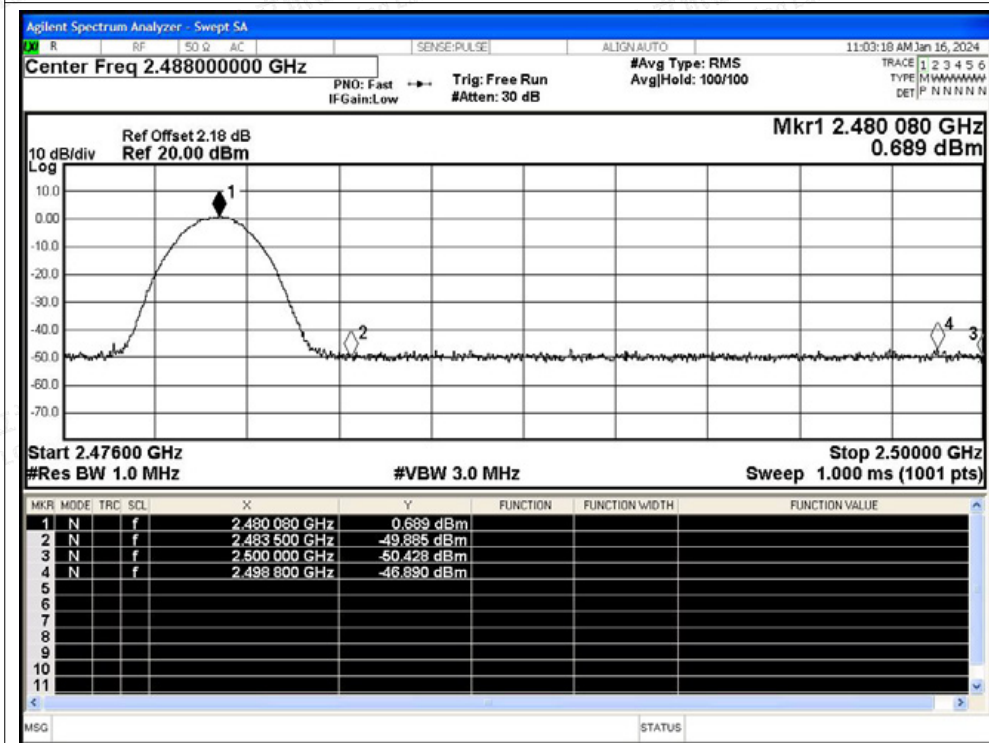

Tx. Spurious NVNT 1-DH5 2480MHz Ant1 Emission

Tx. Spurious NVNT 2-DH5 2402MHz Ant1 Ref

Tx. Spurious NVNT 2-DH5 2402MHz Ant1 Emission

Tx. Spurious NVNT 2-DH5 2441MHz Ant1 Ref

Tx. Spurious NVNT 2-DH5 2441MHz Ant1 Emission

Test Graphs

Restrict Band NVNT 1-DH5 2402MHz Ant1 No-Hopping Peak

Restrict Band NVNT 1-DH5 2402MHz Ant1 No-Hopping Average

Restrict Band NVNT 1-DH5 2480MHz Ant1 No-Hopping Peak

Restrict Band NVNT 1-DH5 2480MHz Ant1 No-Hopping Average

Restrict Band NVNT 2-DH5 2402MHz Ant1 No-Hopping Peak

Restrict Band NVNT 2-DH5 2402MHz Ant1 No-Hopping Average

Restrict Band NVNT 2-DH5 2480MHz Ant1 No-Hopping Peak

Restrict Band NVNT 2-DH5 2480MHz Ant1 No-Hopping Average

Restrict Band NVNT 3-DH5 2402MHz Ant1 No-Hopping Peak

Restrict Band NVNT 3-DH5 2402MHz Ant1 No-Hopping Average

Restrict Band NVNT 3-DH5 2480MHz Ant1 No-Hopping Peak

Restrict Band NVNT 3-DH5 2480MHz Ant1 No-Hopping Average