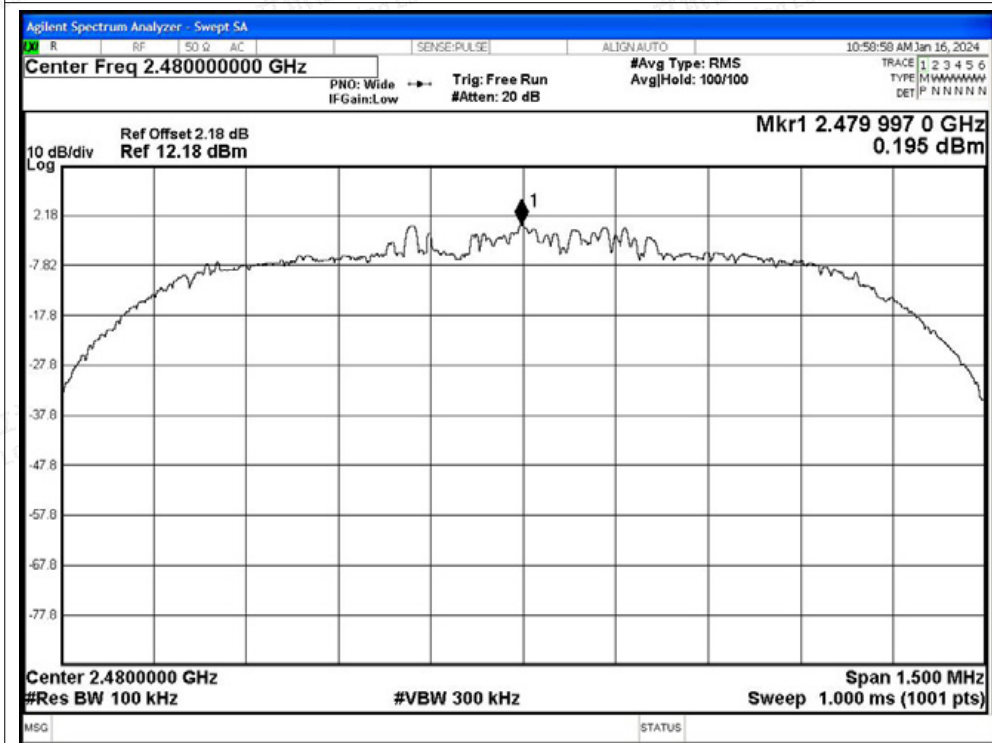

Tx. Spurious NVNT 2-DH5 2480MHz Ant1 Ref