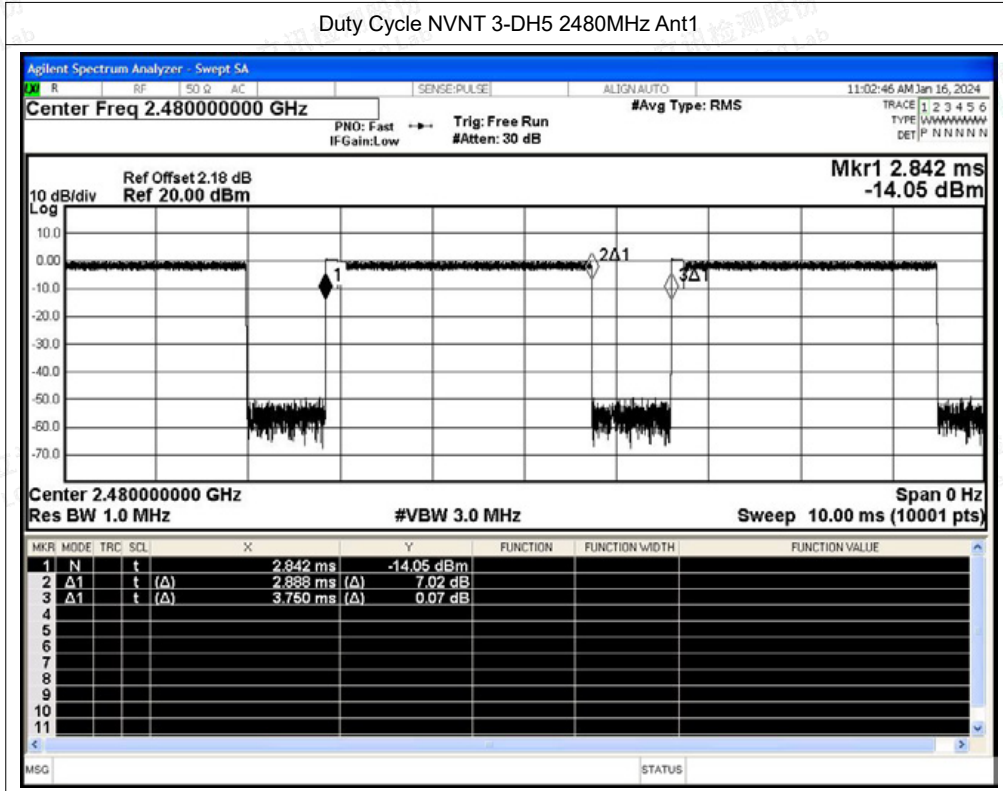

Duty Cycle NVNT 3-DH5 2402MHz Ant1

Duty Cycle NVNT 3-DH5 2441MHz Ant1

Duty Cycle NVNT 3-DH5 2480MHz Ant1

A.9 Restrict Band

Condition	Mode	Frequency (MHz)	Antenna	Hopping Mode	Spur Freq (MHz)	Power (dBm)	Gain (dBi)	Duty Factor (dB)	E (dBuV/m)	Detector	Limit (dBuV/m)	Verdict
NVNT	1-DH5	2402	Ant1	No-Hopping	2310	-49.58	4.91	-	50.59	Peak	74	Pass
NVNT	1-DH5	2402	Ant1	No-Hopping	2310	-58.64	4.91	1.14	41.53	Average	54	Pass
NVNT	1-DH5	2402	Ant1	No-Hopping	2384.496	-47.46	4.91	-	52.71	Peak	74	Pass
NVNT	1-DH5	2402	Ant1	No-Hopping	2348.976	-57.53	4.91	1.14	42.64	Average	54	Pass
NVNT	1-DH5	2402	Ant1	No-Hopping	2390	-51.29	4.91	-	48.88	Peak	74	Pass
NVNT	1-DH5	2402	Ant1	No-Hopping	2390	-58.26	4.91	1.14	41.91	Average	54	Pass
NVNT	1-DH5	2480	Ant1	No-Hopping	2483.5	-50.85	4.91	-	49.32	Peak	74	Pass
NVNT	1-DH5	2480	Ant1	No-Hopping	2483.5	-57.52	4.91	1.14	42.65	Average	54	Pass
NVNT	1-DH5	2480	Ant1	No-Hopping	2484.04	-47.06	4.91	-	53.11	Peak	74	Pass
NVNT	1-DH5	2480	Ant1	No-Hopping	2493.616	-57.17	4.91	1.14	43.00	Average	54	Pass
NVNT	1-DH5	2480	Ant1	No-Hopping	2500	-50.44	4.91	-	49.73	Peak	74	Pass
NVNT	1-DH5	2480	Ant1	No-Hopping	2500	-58.6	4.91	1.14	41.57	Average	54	Pass
NVNT	2-DH5	2402	Ant1	No-Hopping	2310	-51.73	4.91	-	48.44	Peak	74	Pass
NVNT	2-DH5	2402	Ant1	No-Hopping	2310	-58.57	4.91	1.14	41.60	Average	54	Pass
NVNT	2-DH5	2402	Ant1	No-Hopping	2341.104	-47.22	4.91	-	52.95	Peak	74	Pass
NVNT	2-DH5	2402	Ant1	No-Hopping	2386.512	-57.4	4.91	1.14	42.77	Average	54	Pass
NVNT	2-DH5	2402	Ant1	No-Hopping	2390	-50.96	4.91	-	49.21	Peak	74	Pass
NVNT	2-DH5	2402	Ant1	No-Hopping	2390	-58.39	4.91	1.14	41.78	Average	54	Pass
NVNT	2-DH5	2480	Ant1	No-Hopping	2483.5	-50	4.91	-	50.17	Peak	74	Pass
NVNT	2-DH5	2480	Ant1	No-Hopping	2483.5	-57.61	4.91	1.14	42.56	Average	54	Pass
NVNT	2-DH5	2480	Ant1	No-Hopping	2483.68	-46.59	4.91	-	53.58	Peak	74	Pass
NVNT	2-DH5	2480	Ant1	No-Hopping	2483.536	-57.1	4.91	1.14	43.07	Average	54	Pass
NVNT	2-DH5	2480	Ant1	No-Hopping	2500	-50.69	4.91	-	49.48	Peak	74	Pass
NVNT	2-DH5	2480	Ant1	No-Hopping	2500	-58.23	4.91	1.14	41.94	Average	54	Pass
NVNT	3-DH5	2402	Ant1	No-Hopping	2310	-50.11	4.91	-	50.06	Peak	74	Pass
NVNT	3-DH5	2402	Ant1	No-Hopping	2310	-58.71	4.91	1.13	41.46	Average	54	Pass
NVNT	3-DH5	2402	Ant1	No-Hopping	2367.696	-46.9	4.91	-	53.27	Peak	74	Pass
NVNT	3-DH5	2402	Ant1	No-Hopping	2389.296	-57.46	4.91	1.13	42.71	Average	54	Pass
NVNT	3-DH5	2402	Ant1	No-Hopping	2390	-50.88	4.91	-	49.29	Peak	74	Pass
NVNT	3-DH5	2402	Ant1	No-Hopping	2390	-58.39	4.91	1.13	41.78	Average	54	Pass
NVNT	3-DH5	2480	Ant1	No-Hopping	2483.5	-49.89	4.91	-	50.28	Peak	74	Pass
NVNT	3-DH5	2480	Ant1	No-Hopping	2483.5	-57.69	4.91	1.13	42.48	Average	54	Pass
NVNT	3-DH5	2480	Ant1	No-Hopping	2498.8	-46.89	4.91	-	53.28	Peak	74	Pass
NVNT	3-DH5	2480	Ant1	No-Hopping	2499.112	-56.98	4.91	1.13	43.19	Average	54	Pass
NVNT	3-DH5	2480	Ant1	No-Hopping	2500	-50.43	4.91	-	49.74	Peak	74	Pass
NVNT	3-DH5	2480	Ant1	No-Hopping	2500	-57.82	4.91	1.13	42.35	Average	54	Pass