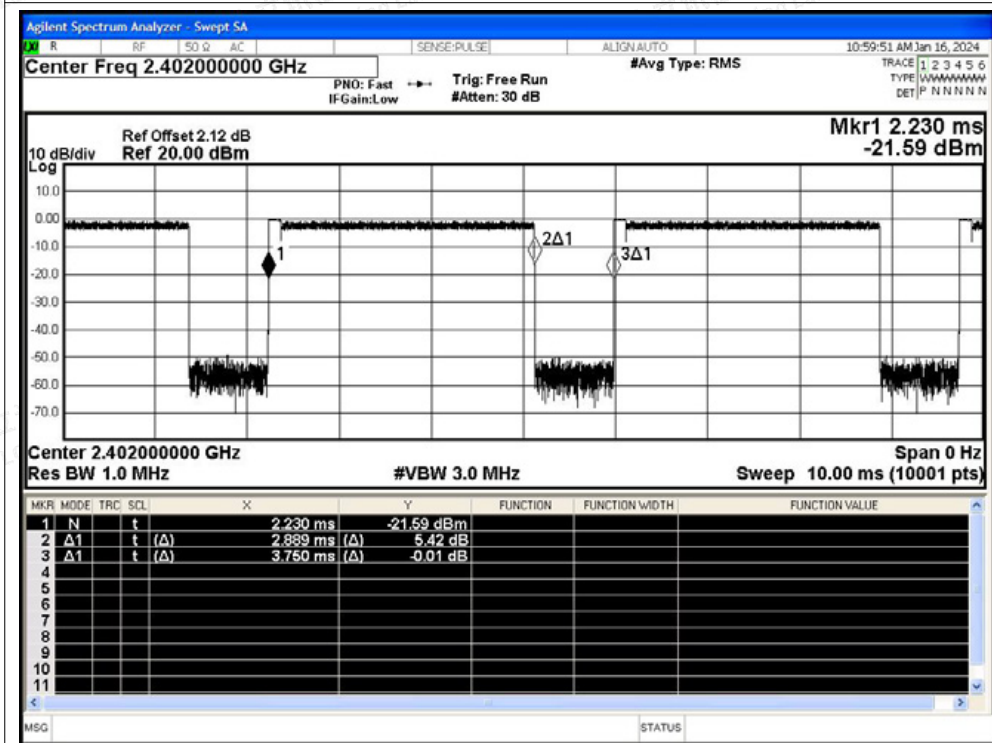

Duty Cycle NVNT 3-DH5 2402MHz Ant1

Duty Cycle NVNT 3-DH5 2441MHz Ant1

Duty Cycle NVNT 3-DH5 2480MHz Ant1

A.9 Restrict Band

Condition	Mode	Frequency (MHz)	Antenna	Hopping Mode	Spur Freq (MHz)	Power (dBm)	Gain (dBi)	Duty Factor (dB)	E (dBuV/m)	Detector	Limit (dBuV/m)	Verdict
NVNT	1-DH5	2402	Ant1	No-Hopping	2310	-49.58	4.91	-	50.59	Peak	74	Pass
NVNT	1-DH5	2402	Ant1	No-Hopping	2310	-58.64	4.91	1.14	41.53	Average	54	Pass
NVNT	1-DH5	2402	Ant1	No-Hopping	2384.496	-47.46	4.91	-	52.71	Peak	74	Pass
NVNT	1-DH5	2402	Ant1	No-Hopping	2348.976	-57.53	4.91	1.14	42.64	Average	54	Pass
NVNT	1-DH5	2402	Ant1	No-Hopping	2390	-51.29	4.91	-	48.88	Peak	74	Pass
NVNT	1-DH5	2402	Ant1	No-Hopping	2390	-58.26	4.91	1.14	41.91	Average	54	Pass
NVNT	1-DH5	2480	Ant1	No-Hopping	2483.5	-50.85	4.91	-	49.32	Peak	74	Pass
NVNT	1-DH5	2480	Ant1	No-Hopping	2483.5	-57.52	4.91	1.14	42.65	Average	54	Pass
NVNT	1-DH5	2480	Ant1	No-Hopping	2484.04	-47.06	4.91	-	53.11	Peak	74	Pass
NVNT	1-DH5	2480	Ant1	No-Hopping	2493.616	-57.17	4.91	1.14	43.00	Average	54	Pass
NVNT	1-DH5	2480	Ant1	No-Hopping	2500	-50.44	4.91	-	49.73	Peak	74	Pass
NVNT	1-DH5	2480	Ant1	No-Hopping	2500	-58.6	4.91	1.14	41.57	Average	54	Pass
NVNT	2-DH5	2402	Ant1	No-Hopping	2310	-51.73	4.91	-	48.44	Peak	74	Pass
NVNT	2-DH5	2402	Ant1	No-Hopping	2310	-58.57	4.91	1.14	41.60	Average	54	Pass
NVNT	2-DH5	2402	Ant1	No-Hopping	2341.104	-47.22	4.91	-	52.95	Peak	74	Pass
NVNT	2-DH5	2402	Ant1	No-Hopping	2386.512	-57.4	4.91	1.14	42.77	Average	54	Pass
NVNT	2-DH5	2402	Ant1	No-Hopping	2390	-50.96	4.91	-	49.21	Peak	74	Pass
NVNT	2-DH5	2402	Ant1	No-Hopping	2390	-58.39	4.91	1.14	41.78	Average	54	Pass
NVNT	2-DH5	2480	Ant1	No-Hopping	2483.5	-50	4.91	-	50.17	Peak	74	Pass
NVNT	2-DH5	2480	Ant1	No-Hopping	2483.5	-57.61	4.91	1.14	42.56	Average	54	Pass
NVNT	2-DH5	2480	Ant1	No-Hopping	2483.68	-46.59	4.91	-	53.58	Peak	74	Pass
NVNT	2-DH5	2480	Ant1	No-Hopping	2483.536	-57.1	4.91	1.14	43.07	Average	54	Pass
NVNT	2-DH5	2480	Ant1	No-Hopping	2500	-50.69	4.91	-	49.48	Peak	74	Pass
NVNT	2-DH5	2480	Ant1	No-Hopping	2500	-58.23	4.91	1.14	41.94	Average	54	Pass
NVNT	3-DH5	2402	Ant1	No-Hopping	2310	-50.11	4.91	-	50.06	Peak	74	Pass
NVNT	3-DH5	2402	Ant1	No-Hopping	2310	-58.71	4.91	1.13	41.46	Average	54	Pass
NVNT	3-DH5	2402	Ant1	No-Hopping	2367.696	-46.9	4.91	-	53.27	Peak	74	Pass
NVNT	3-DH5	2402	Ant1	No-Hopping	2389.296	-57.46	4.91	1.13	42.71	Average	54	Pass
NVNT	3-DH5	2402	Ant1	No-Hopping	2390	-50.88	4.91	-	49.29	Peak	74	Pass
NVNT	3-DH5	2402	Ant1	No-Hopping	2390	-58.39	4.91	1.13	41.78	Average	54	Pass
NVNT	3-DH5	2480	Ant1	No-Hopping	2483.5	-49.89	4.91	-	50.28	Peak	74	Pass
NVNT	3-DH5	2480	Ant1	No-Hopping	2483.5	-57.69	4.91	1.13	42.48	Average	54	Pass
NVNT	3-DH5	2480	Ant1	No-Hopping	2498.8	-46.89	4.91	-	53.28	Peak	74	Pass
NVNT	3-DH5	2480	Ant1	No-Hopping	2499.112	-56.98	4.91	1.13	43.19	Average	54	Pass
NVNT	3-DH5	2480	Ant1	No-Hopping	2500	-50.43	4.91	-	49.74	Peak	74	Pass
NVNT	3-DH5	2480	Ant1	No-Hopping	2500	-57.82	4.91	1.13	42.35	Average	54	Pass