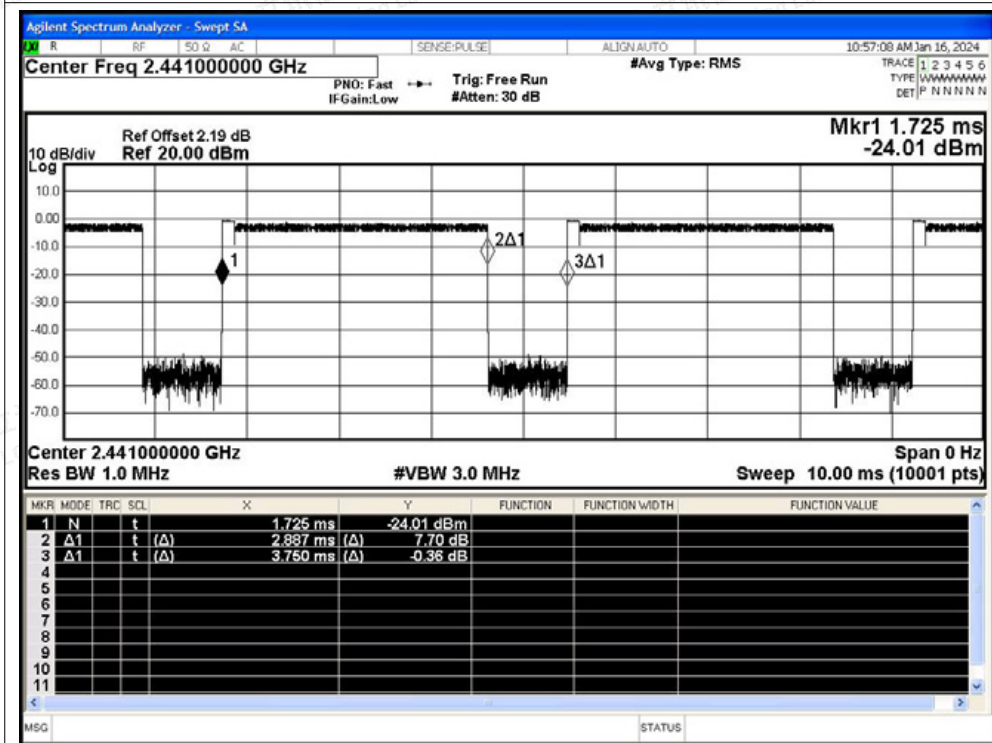

Duty Cycle NVNT 2-DH5 2441MHz Ant1