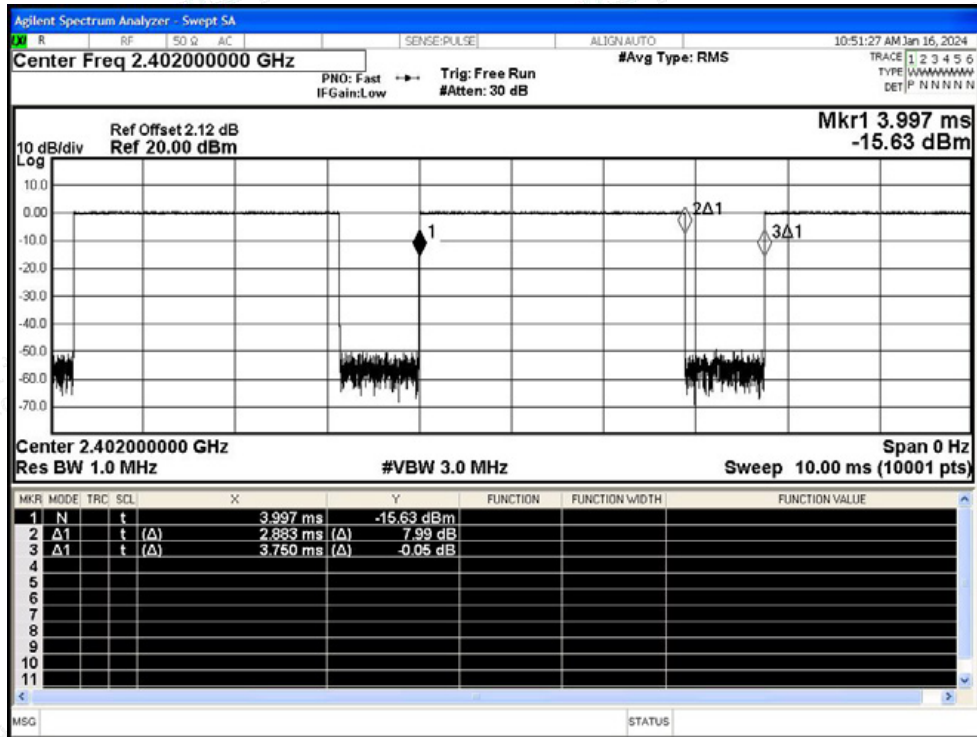

Test Graphs

Duty Cycle NVNT 1-DH5 2402MHz Ant1