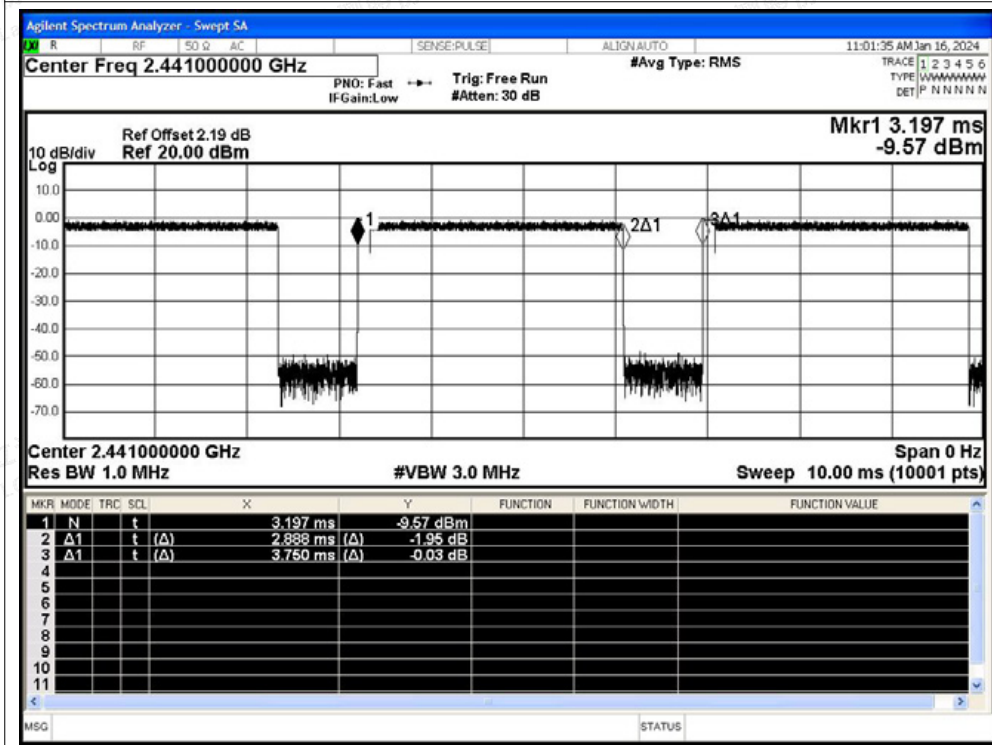

Duty Cycle NVNT 3-DH5 2402MHz Ant1

Duty Cycle NVNT 3-DH5 2441MHz Ant1

Duty Cycle NVNT 3-DH5 2480MHz Ant1

A.9 Restrict Band

Condition	Mode	Frequency (MHz)	Antenna	Hopping Mode	Spur Freq (MHz)	Power (dBm)	Gain (dBi)	Duty Factor (dB)	E (dBuV/m)	Detector	Limit (dBuV/m)	Verdict
NVNT	1-DH5	2402	Ant1	No-Hopping	2310	-49.58	4.91	-	50.59	Peak	74	Pass
NVNT	1-DH5	2402	Ant1	No-Hopping	2310	-58.64	4.91	1.14	41.53	Average	54	Pass
NVNT	1-DH5	2402	Ant1	No-Hopping	2384.496	-47.46	4.91	-	52.71	Peak	74	Pass
NVNT	1-DH5	2402	Ant1	No-Hopping	2348.976	-57.53	4.91	1.14	42.64	Average	54	Pass
NVNT	1-DH5	2402	Ant1	No-Hopping	2390	-51.29	4.91	-	48.88	Peak	74	Pass
NVNT	1-DH5	2402	Ant1	No-Hopping	2390	-58.26	4.91	1.14	41.91	Average	54	Pass
NVNT	1-DH5	2480	Ant1	No-Hopping	2483.5	-50.85	4.91	-	49.32	Peak	74	Pass
NVNT	1-DH5	2480	Ant1	No-Hopping	2483.5	-57.52	4.91	1.14	42.65	Average	54	Pass
NVNT	1-DH5	2480	Ant1	No-Hopping	2484.04	-47.06	4.91	-	53.11	Peak	74	Pass
NVNT	1-DH5	2480	Ant1	No-Hopping	2493.616	-57.17	4.91	1.14	43.00	Average	54	Pass
NVNT	1-DH5	2480	Ant1	No-Hopping	2500	-50.44	4.91	-	49.73	Peak	74	Pass
NVNT	1-DH5	2480	Ant1	No-Hopping	2500	-58.6	4.91	1.14	41.57	Average	54	Pass
NVNT	2-DH5	2402	Ant1	No-Hopping	2310	-51.73	4.91	-	48.44	Peak	74	Pass
NVNT	2-DH5	2402	Ant1	No-Hopping	2310	-58.57	4.91	1.14	41.60	Average	54	Pass
NVNT	2-DH5	2402	Ant1	No-Hopping	2341.104	-47.22	4.91	-	52.95	Peak	74	Pass
NVNT	2-DH5	2402	Ant1	No-Hopping	2386.512	-57.4	4.91	1.14	42.77	Average	54	Pass
NVNT	2-DH5	2402	Ant1	No-Hopping	2390	-50.96	4.91	-	49.21	Peak	74	Pass
NVNT	2-DH5	2402	Ant1	No-Hopping	2390	-58.39	4.91	1.14	41.78	Average	54	Pass
NVNT	2-DH5	2480	Ant1	No-Hopping	2483.5	-50	4.91	-	50.17	Peak	74	Pass
NVNT	2-DH5	2480	Ant1	No-Hopping	2483.5	-57.61	4.91	1.14	42.56	Average	54	Pass
NVNT	2-DH5	2480	Ant1	No-Hopping	2483.68	-46.59	4.91	-	53.58	Peak	74	Pass
NVNT	2-DH5	2480	Ant1	No-Hopping	2483.536	-57.1	4.91	1.14	43.07	Average	54	Pass
NVNT	2-DH5	2480	Ant1	No-Hopping	2500	-50.69	4.91	-	49.48	Peak	74	Pass
NVNT	2-DH5	2480	Ant1	No-Hopping	2500	-58.23	4.91	1.14	41.94	Average	54	Pass
NVNT	3-DH5	2402	Ant1	No-Hopping	2310	-50.11	4.91	-	50.06	Peak	74	Pass
NVNT	3-DH5	2402	Ant1	No-Hopping	2310	-58.71	4.91	1.13	41.46	Average	54	Pass
NVNT	3-DH5	2402	Ant1	No-Hopping	2367.696	-46.9	4.91	-	53.27	Peak	74	Pass
NVNT	3-DH5	2402	Ant1	No-Hopping	2389.296	-57.46	4.91	1.13	42.71	Average	54	Pass
NVNT	3-DH5	2402	Ant1	No-Hopping	2390	-50.88	4.91	-	49.29	Peak	74	Pass
NVNT	3-DH5	2402	Ant1	No-Hopping	2390	-58.39	4.91	1.13	41.78	Average	54	Pass
NVNT	3-DH5	2480	Ant1	No-Hopping	2483.5	-49.89	4.91	-	50.28	Peak	74	Pass
NVNT	3-DH5	2480	Ant1	No-Hopping	2483.5	-57.69	4.91	1.13	42.48	Average	54	Pass
NVNT	3-DH5	2480	Ant1	No-Hopping	2498.8	-46.89	4.91	-	53.28	Peak	74	Pass
NVNT	3-DH5	2480	Ant1	No-Hopping	2499.112	-56.98	4.91	1.13	43.19	Average	54	Pass
NVNT	3-DH5	2480	Ant1	No-Hopping	2500	-50.43	4.91	-	49.74	Peak	74	Pass
NVNT	3-DH5	2480	Ant1	No-Hopping	2500	-57.82	4.91	1.13	42.35	Average	54	Pass