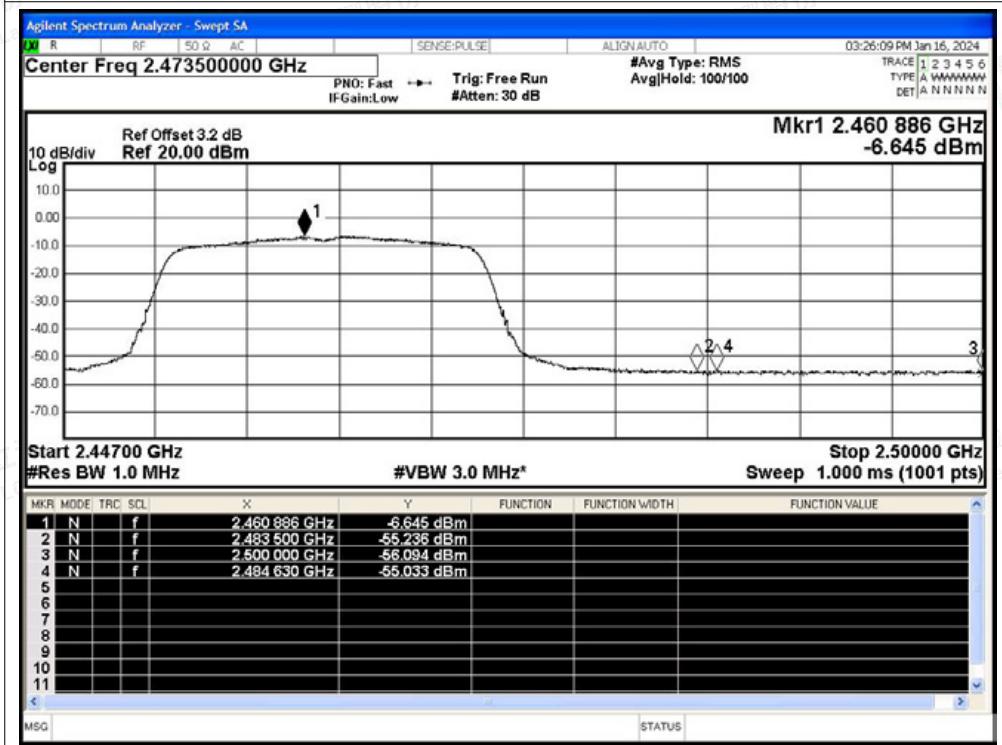

Restrict Band NVNT n20 2462MHz Ant2 Peak

Restrict Band NVNT n20 2462MHz Ant2 Average

Restrict Band NVNT n40 2422MHz Ant2 Peak

Restrict Band NVNT n40 2422MHz Ant2 Average

Restrict Band NVNT n40 2452MHz Ant2 Peak

Restrict Band NVNT n40 2452MHz Ant2 Average