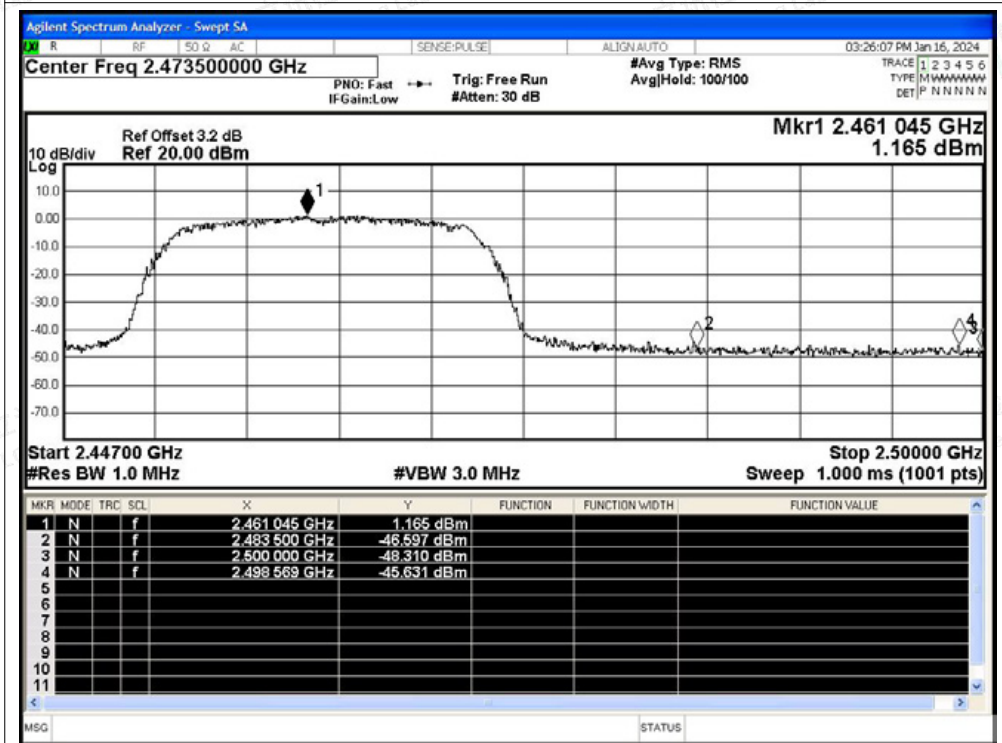

Restrict Band NVNT n20 2462MHz Ant2 Peak

Restrict Band NVNT n20 2462MHz Ant2 Average

Restrict Band NVNT n40 2422MHz Ant2 Peak

Restrict Band NVNT n40 2422MHz Ant2 Average

Restrict Band NVNT n40 2452MHz Ant2 Peak

Restrict Band NVNT n40 2452MHz Ant2 Average