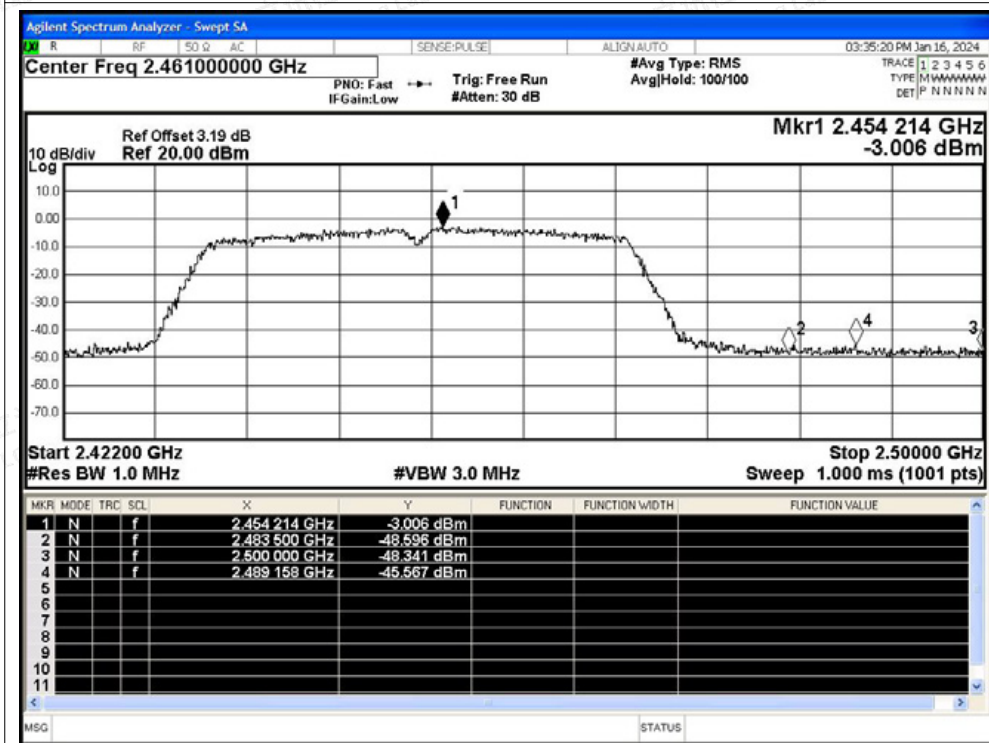

Restrict Band NVNT n20 2462MHz Ant2 Peak

Restrict Band NVNT n20 2462MHz Ant2 Average

Restrict Band NVNT n40 2422MHz Ant2 Peak

Restrict Band NVNT n40 2422MHz Ant2 Average

Restrict Band NVNT n40 2452MHz Ant2 Peak

Restrict Band NVNT n40 2452MHz Ant2 Average