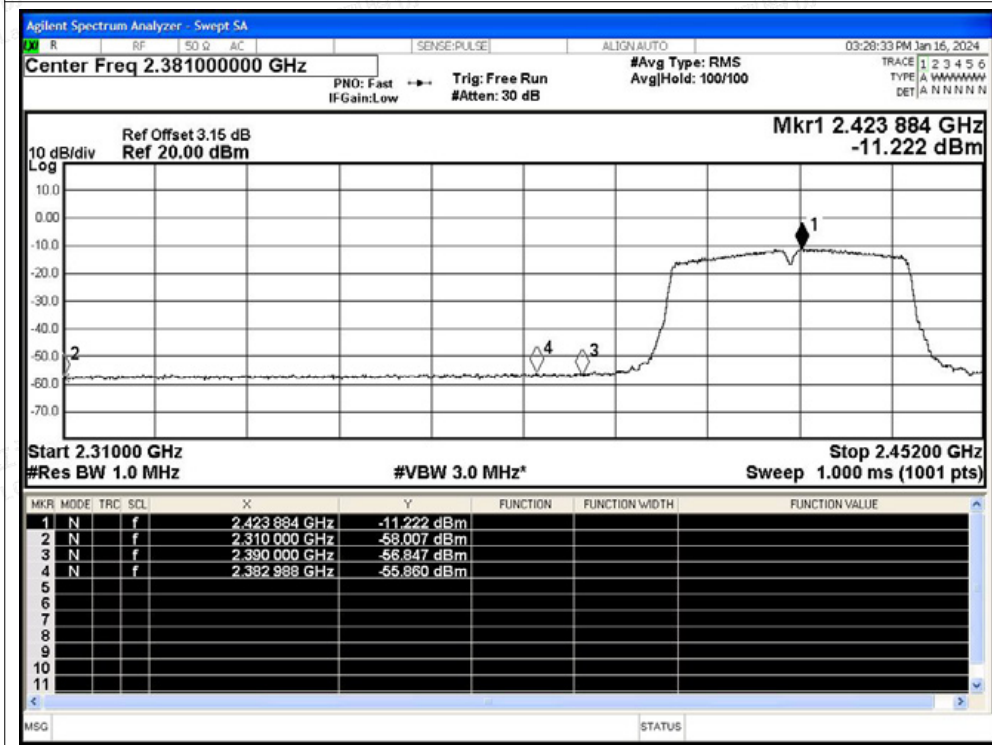

Restrict Band NVNT n20 2462MHz Ant2 Peak

Restrict Band NVNT n20 2462MHz Ant2 Average

Restrict Band NVNT n40 2422MHz Ant2 Peak

Restrict Band NVNT n40 2422MHz Ant2 Average

Restrict Band NVNT n40 2452MHz Ant2 Peak

Restrict Band NVNT n40 2452MHz Ant2 Average