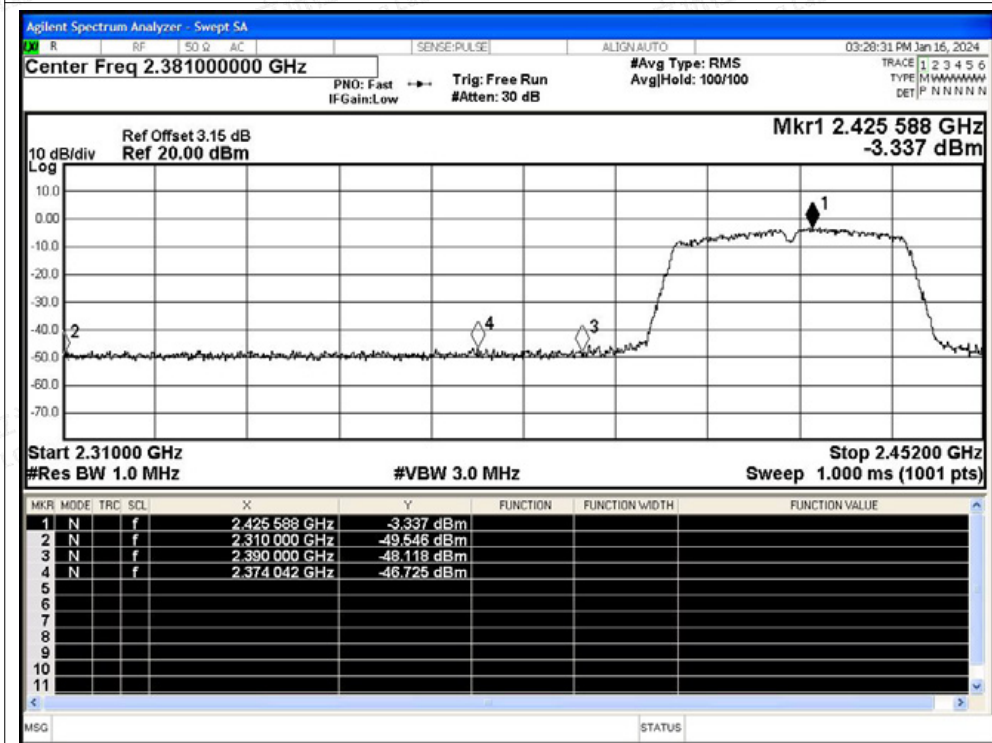

Restrict Band NVNT n20 2462MHz Ant2 Peak

Restrict Band NVNT n20 2462MHz Ant2 Average

Restrict Band NVNT n40 2422MHz Ant2 Peak

Restrict Band NVNT n40 2422MHz Ant2 Average

Restrict Band NVNT n40 2452MHz Ant2 Peak

Restrict Band NVNT n40 2452MHz Ant2 Average