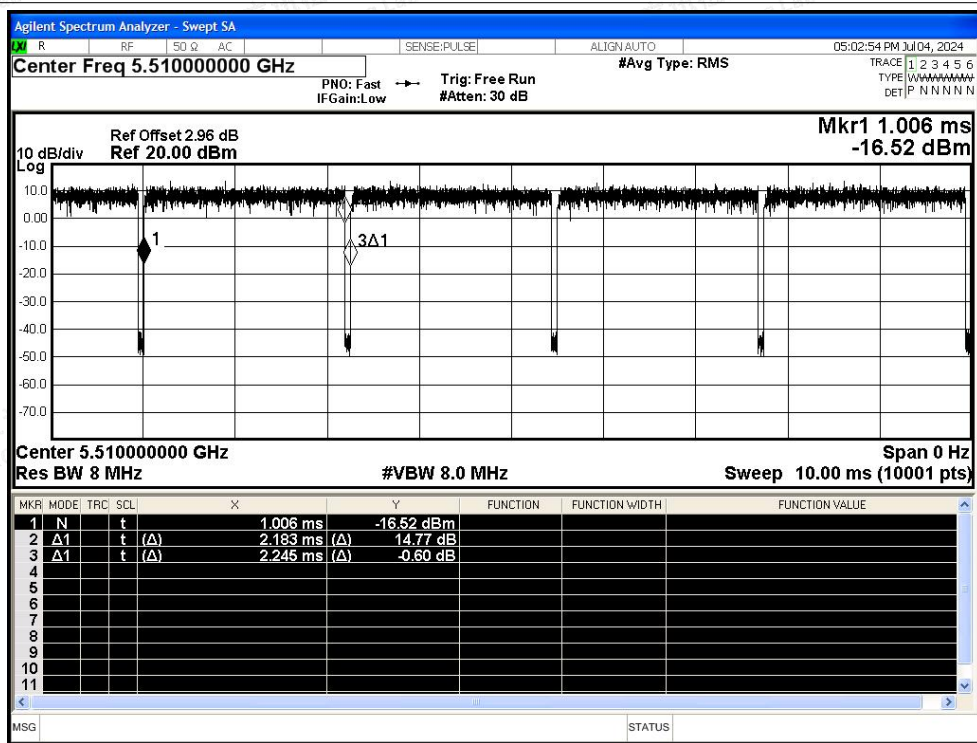

Duty Cycle NVNT ac40 5510MHz Ant1

Duty Cycle NVNT ac40 5550MHz Ant1

Duty Cycle NVNT ac40 5670MHz Ant1

Duty Cycle NVNT ac80 5530MHz Ant1