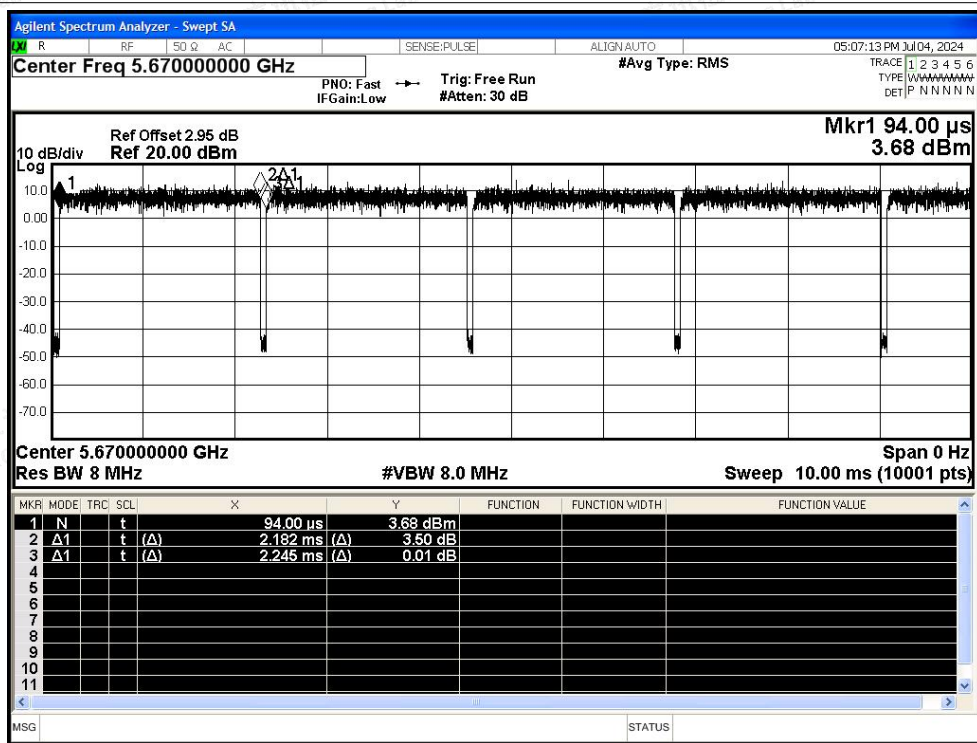

Duty Cycle NVNT ac40 5510MHz Ant1

Duty Cycle NVNT ac40 5550MHz Ant1

Duty Cycle NVNT ac40 5670MHz Ant1

Duty Cycle NVNT ac80 5530MHz Ant1