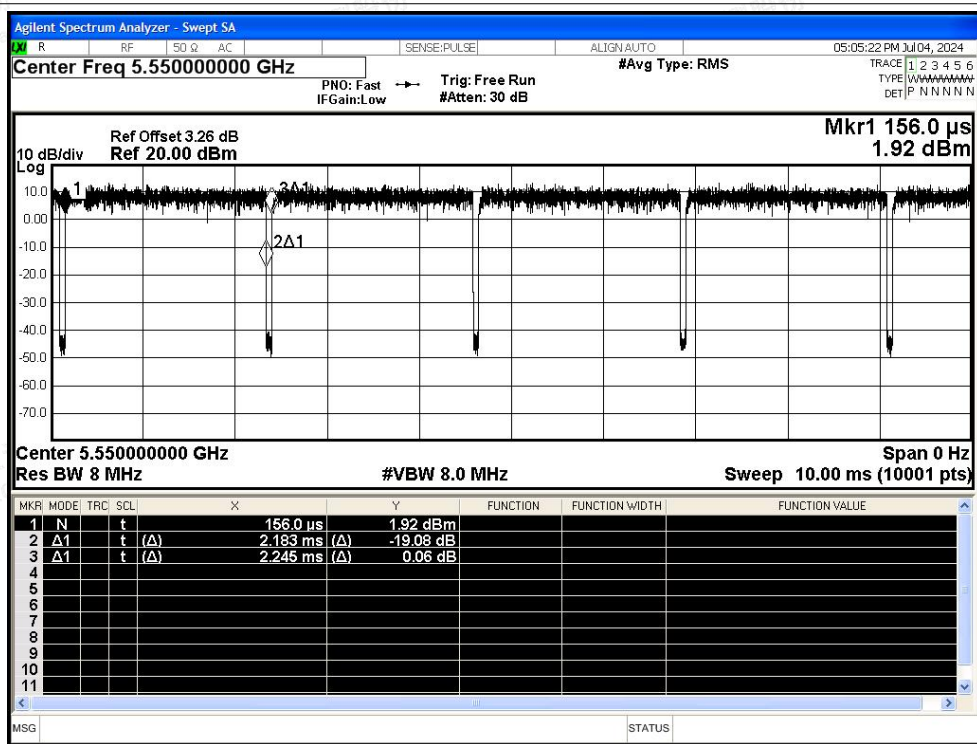

Duty Cycle NVNT ac40 5510MHz Ant1

Duty Cycle NVNT ac40 5550MHz Ant1

Duty Cycle NVNT ac40 5670MHz Ant1

Duty Cycle NVNT ac80 5530MHz Ant1