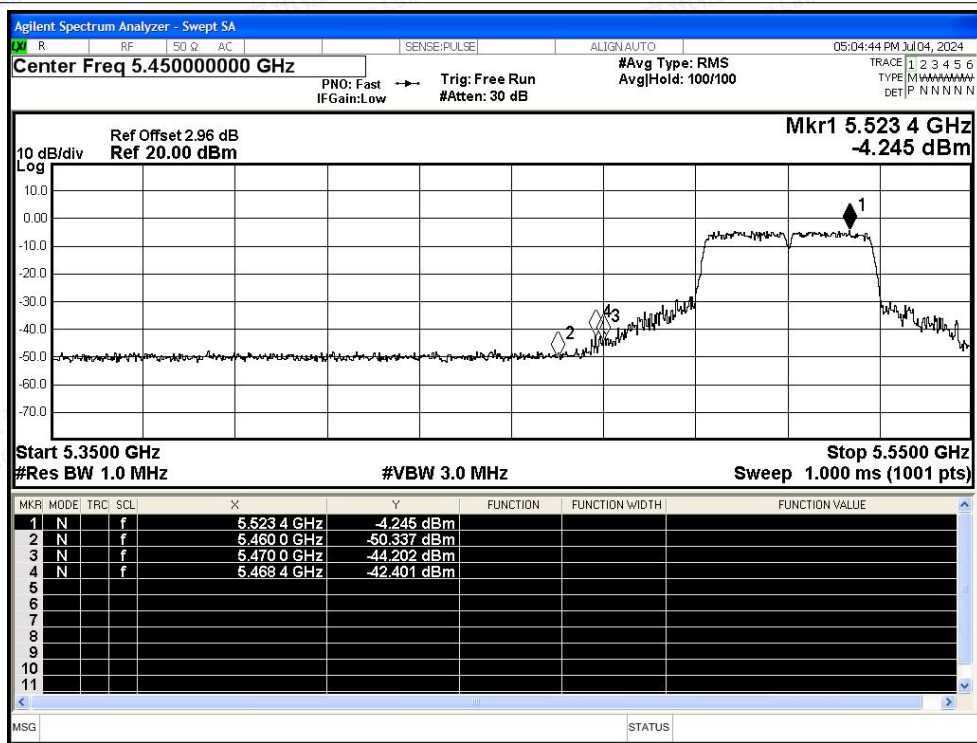

Restrict Band NVNT ac20 5500MHz Ant1 Average

Restrict Band NVNT ac20 5700MHz Ant1 Peak

Restrict Band NVNT ac20 5700MHz Ant1 Average

Restrict Band NVNT ac40 5510MHz Ant1 Peak

Restrict Band NVNT ac40 5510MHz Ant1 Average

Restrict Band NVNT ac40 5670MHz Ant1 Peak

Restrict Band NVNT ac40 5670MHz Ant1 Average

Restrict Band NVNT ac80 5530MHz Ant1 Peak

Restrict Band NVNT ac80 5530MHz Ant1 Average

Restrict Band NVNT ac80 5610MHz Ant1 Peak