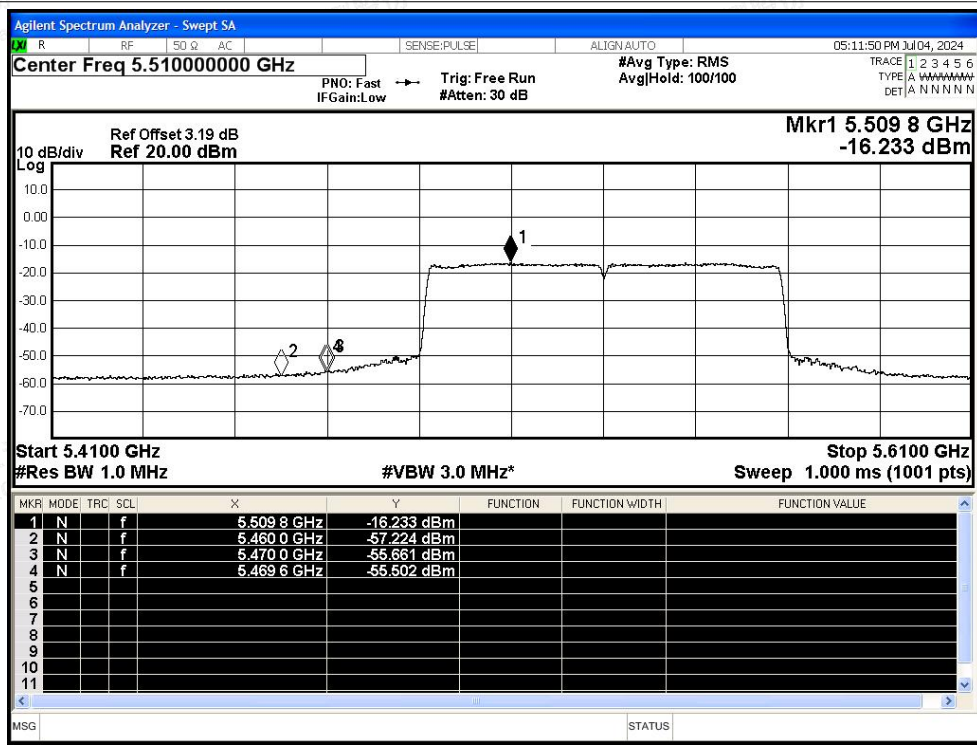

Restrict Band NVNT ac40 5670MHz Ant1 Peak

Restrict Band NVNT ac40 5670MHz Ant1 Average

Restrict Band NVNT ac80 5530MHz Ant1 Peak

Restrict Band NVNT ac80 5530MHz Ant1 Average

Restrict Band NVNT ac80 5610MHz Ant1 Peak