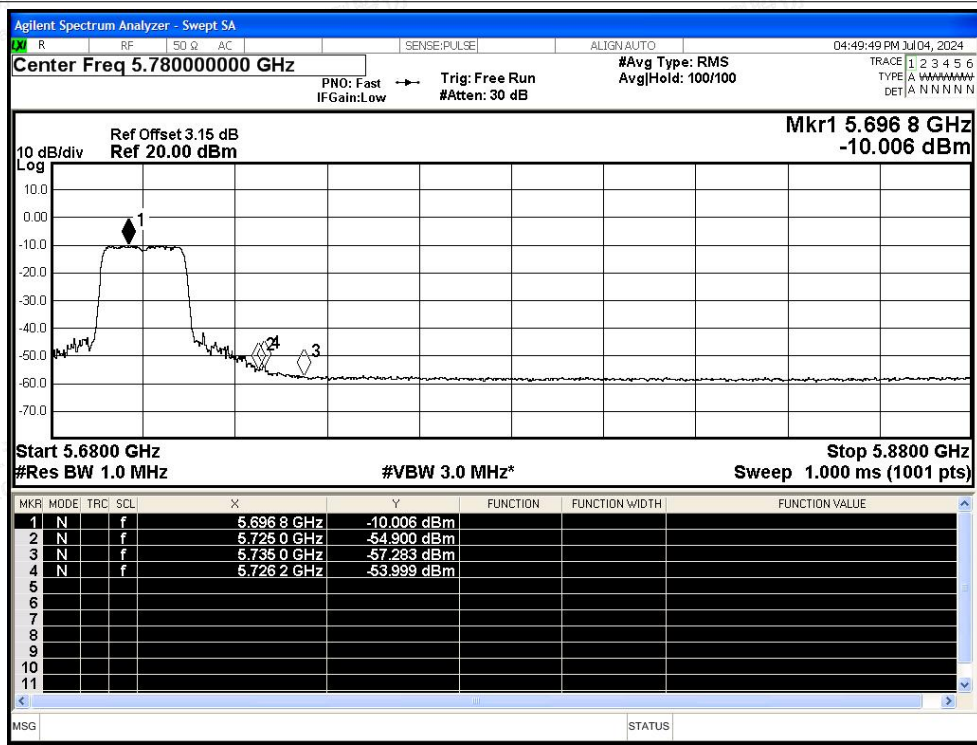

Restrict Band NVNT ac20 5500MHz Ant1 Average

Restrict Band NVNT ac20 5700MHz Ant1 Peak

Restrict Band NVNT ac20 5700MHz Ant1 Average

Restrict Band NVNT ac40 5510MHz Ant1 Peak

Restrict Band NVNT ac40 5510MHz Ant1 Average

Restrict Band NVNT ac40 5670MHz Ant1 Peak

Restrict Band NVNT ac40 5670MHz Ant1 Average

Restrict Band NVNT ac80 5530MHz Ant1 Peak

Restrict Band NVNT ac80 5530MHz Ant1 Average

Restrict Band NVNT ac80 5610MHz Ant1 Peak