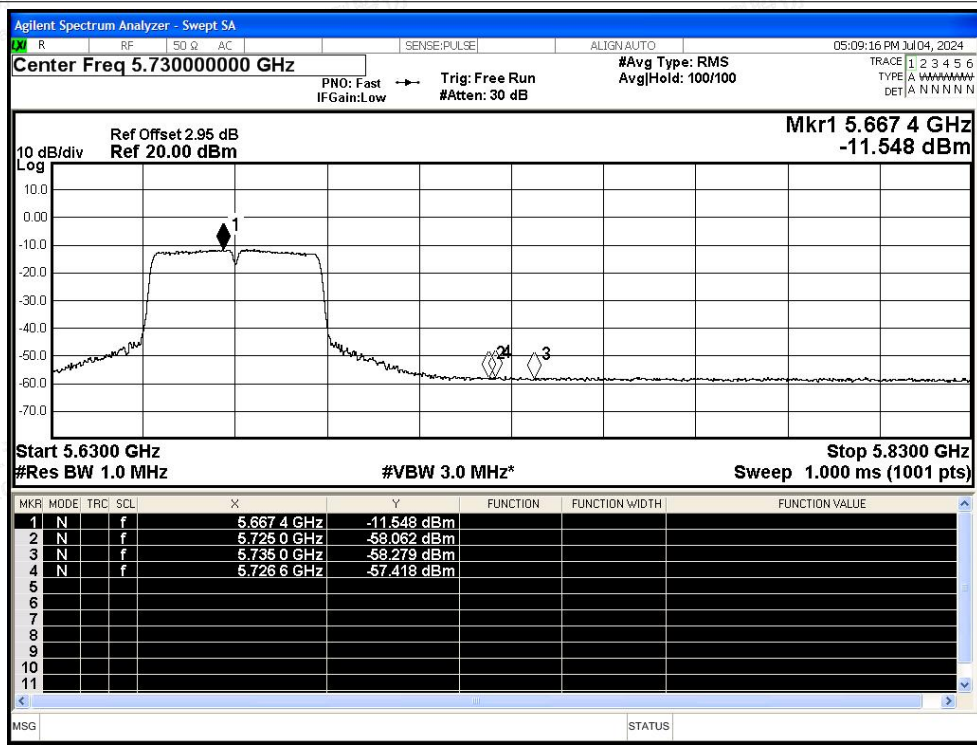

Restrict Band NVNT ac40 5670MHz Ant1 Average