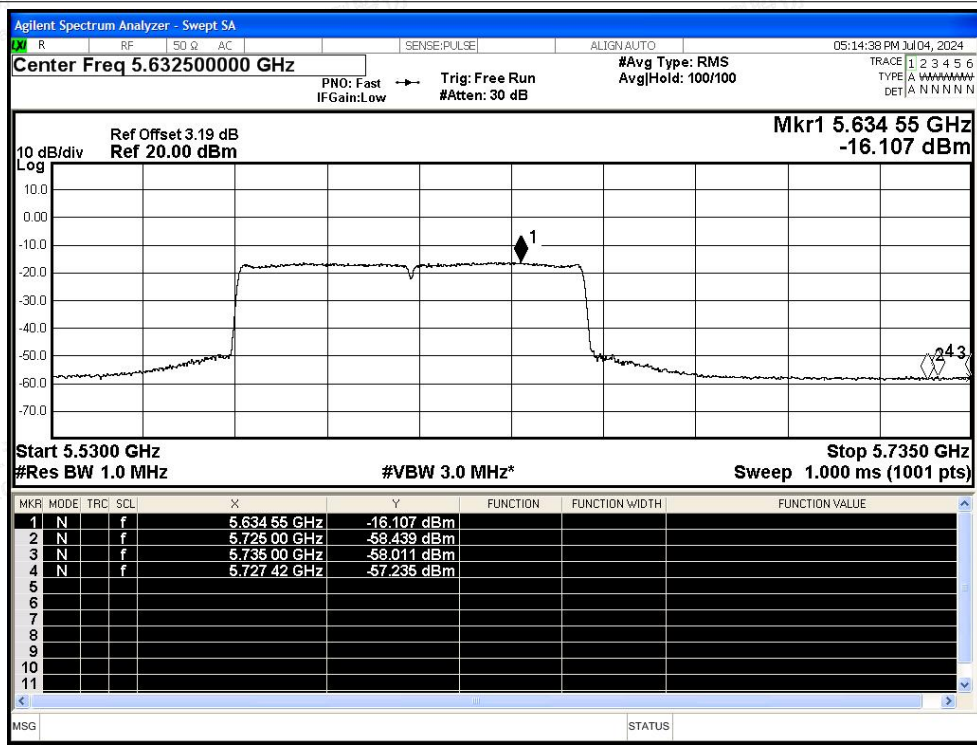

Restrict Band NVNT ac80 5610MHz Ant1 Average