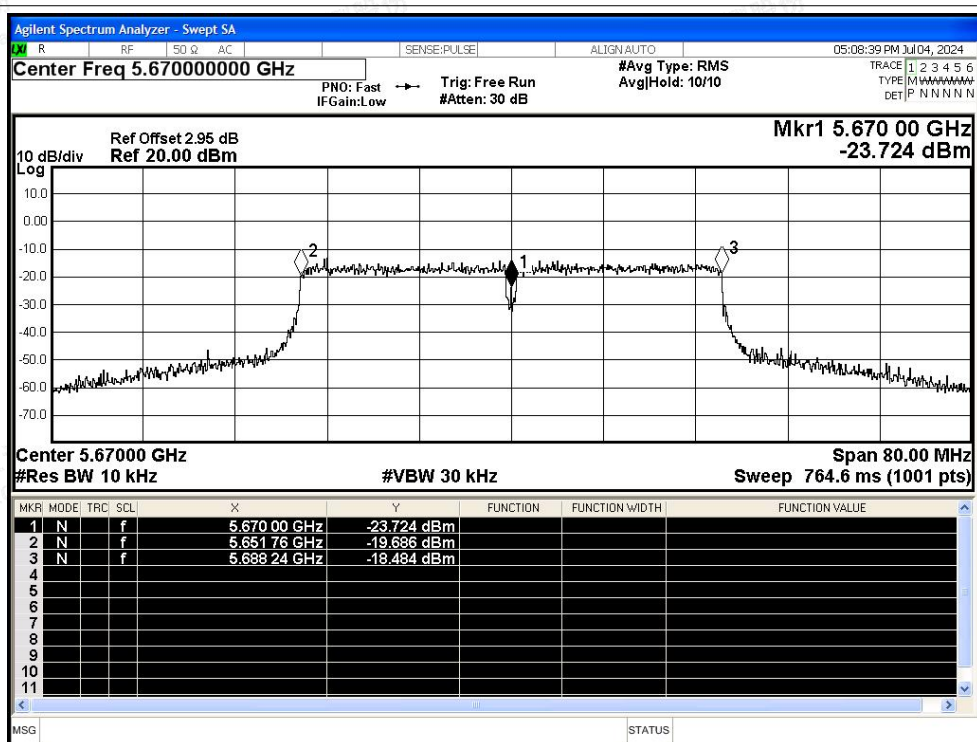

Freq. Stability NVNT ac40 5670MHz Ant1

Shenzhen LCS Compliance Testing Laboratory Ltd.
Add: 101, 201 Bldg A & 301 Bldg C, Juji Industrial Park Yabianxueziwei, Shajing Street, Baoan District, Shenzhen, 518000, China
Tel: +(86) 0755-82591330 | E-mail: webmaster@lcs-cert.com | Web: www.lcs-cert.com
Scan code to check authenticity