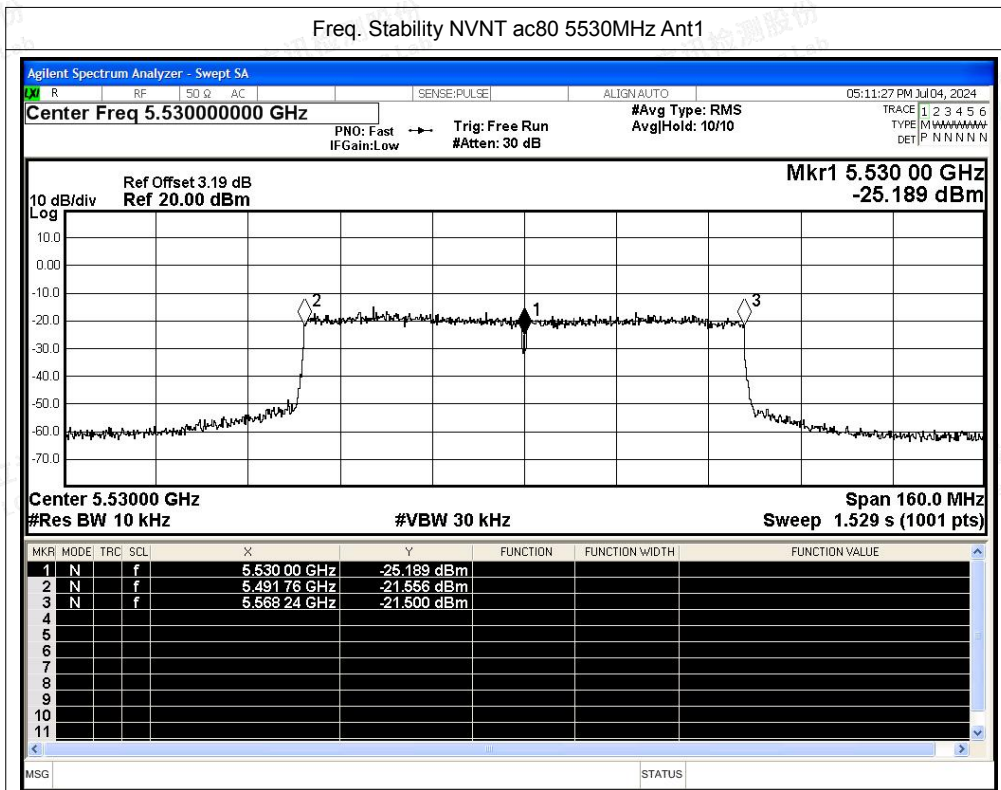

F.6 Duty Cycle

Condition	Mode	Frequency (MHz)	Antenna	Duty Cycle (%)	Correction Factor (dB)	1/T (kHz)

Shenzhen LCS Compliance Testing Laboratory Ltd.
Add: 101, 201 Bldg A & 301 Bldg C, Juji Industrial Park Yabianxueziwei, Shajing Street, Baoan District, Shenzhen, 518000, China
Tel: +(86) 0755-82591330 | E-mail: webmaster@lcs-cert.com | Web: www.lcs-cert.com
Scan code to check authenticity