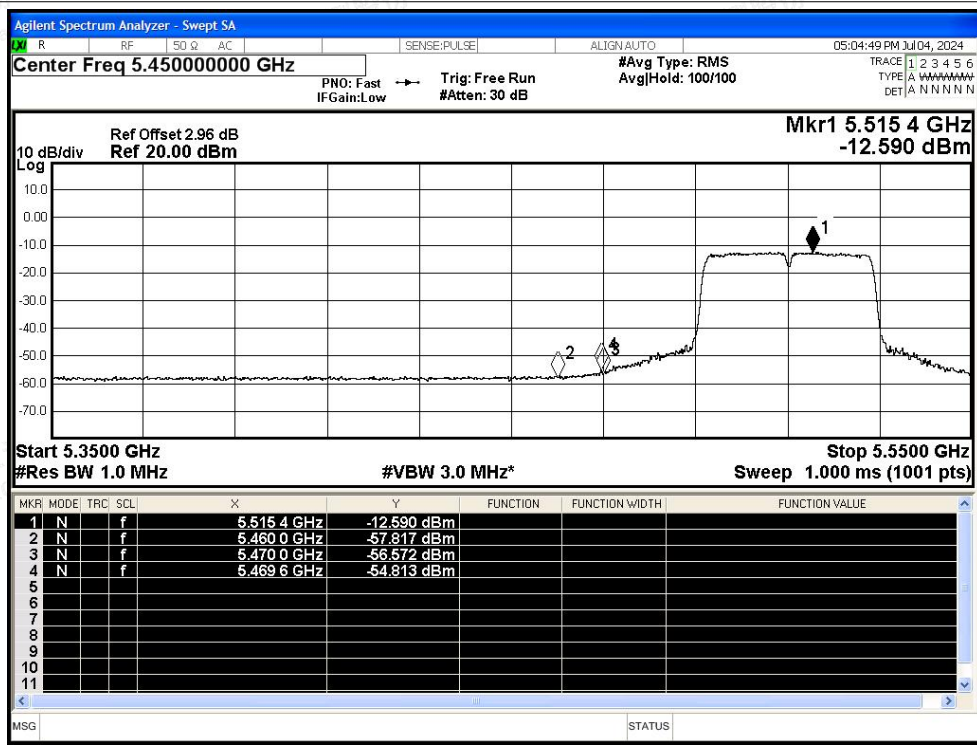

Restrict Band NVNT ac20 5500MHz Ant1 Average

Restrict Band NVNT ac20 5700MHz Ant1 Peak

Restrict Band NVNT ac20 5700MHz Ant1 Average

Restrict Band NVNT ac40 5510MHz Ant1 Peak

Restrict Band NVNT ac40 5510MHz Ant1 Average

Restrict Band NVNT ac40 5670MHz Ant1 Peak

Restrict Band NVNT ac40 5670MHz Ant1 Average

Restrict Band NVNT ac80 5530MHz Ant1 Peak

Restrict Band NVNT ac80 5530MHz Ant1 Average

Restrict Band NVNT ac80 5610MHz Ant1 Peak