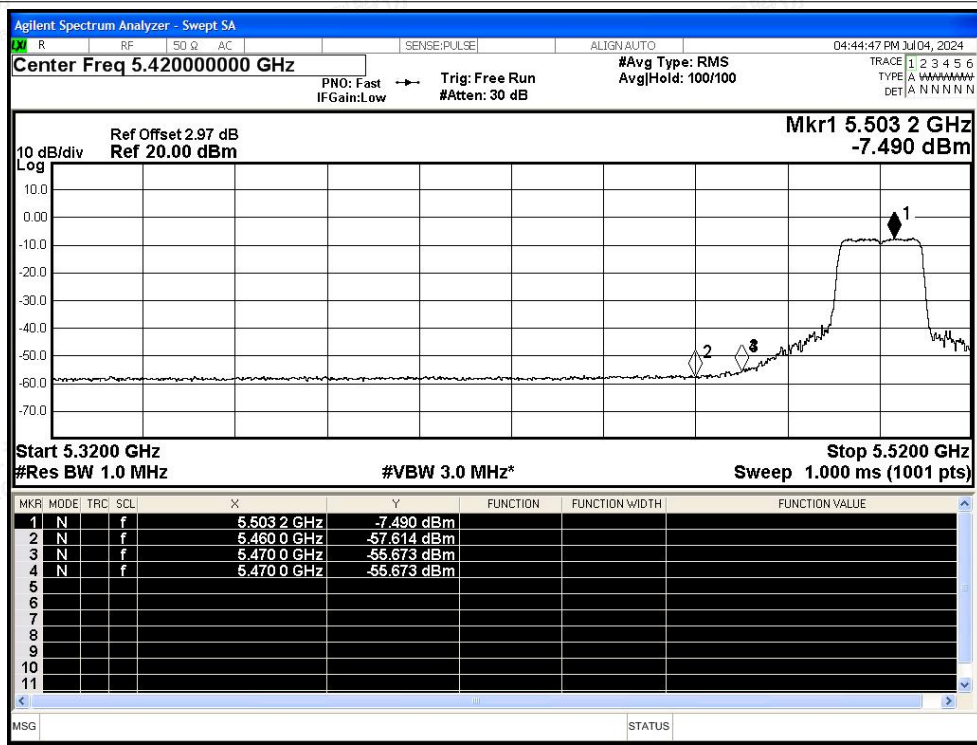

Restrict Band NVNT n40 5510MHz Ant1 Peak

Restrict Band NVNT n40 5510MHz Ant1 Average

Restrict Band NVNT n40 5670MHz Ant1 Peak

Restrict Band NVNT n40 5670MHz Ant1 Average

Restrict Band NVNT ac20 5500MHz Ant1 Peak

Restrict Band NVNT ac20 5500MHz Ant1 Average

Restrict Band NVNT ac20 5700MHz Ant1 Peak

Restrict Band NVNT ac20 5700MHz Ant1 Average

Restrict Band NVNT ac40 5510MHz Ant1 Peak

Restrict Band NVNT ac40 5510MHz Ant1 Average