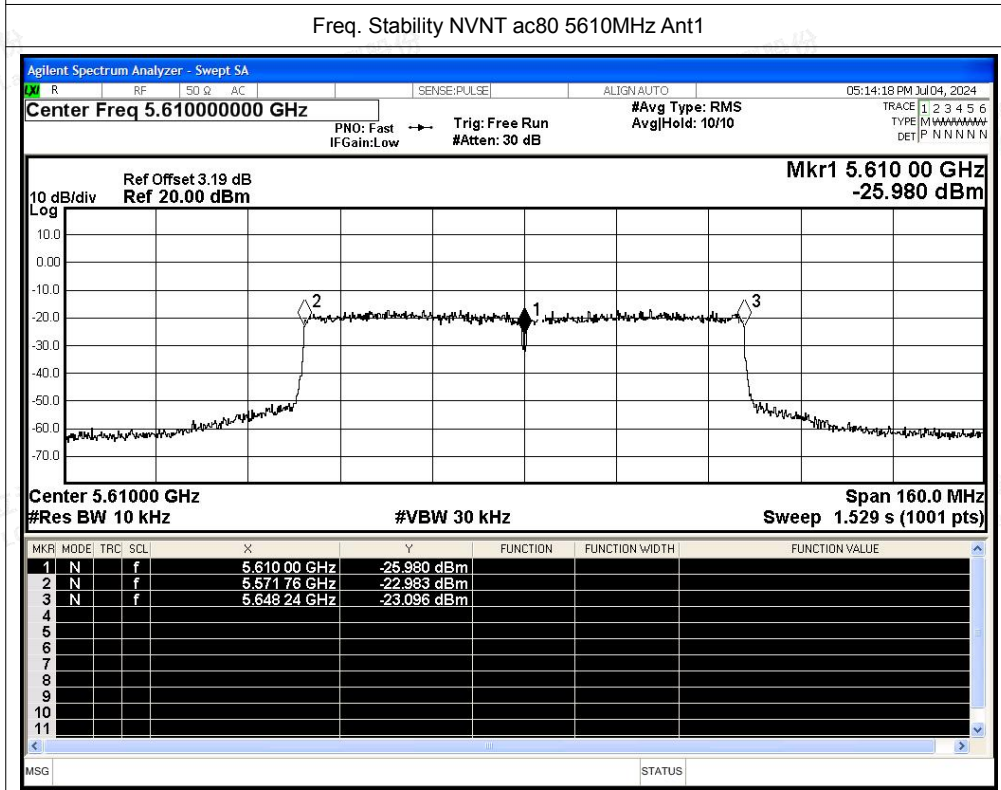

F.6 Duty Cycle

Condition	Mode	Frequency (MHz)	Antenna	Duty Cycle (%)	Correction Factor (dB)	1/T (kHz)

Shenzhen LCS Compliance Testing Laboratory Ltd.
Add: 101, 201 Bldg A & 301 Bldg C, Juji Industrial Park Yabianxueziwei, Shajing Street, Baoan District, Shenzhen, 518000, China
Tel: +(86) 0755-82591330 | E-mail: webmaster@lcs-cert.com | Web: www.lcs-cert.com
Scan code to check authenticity