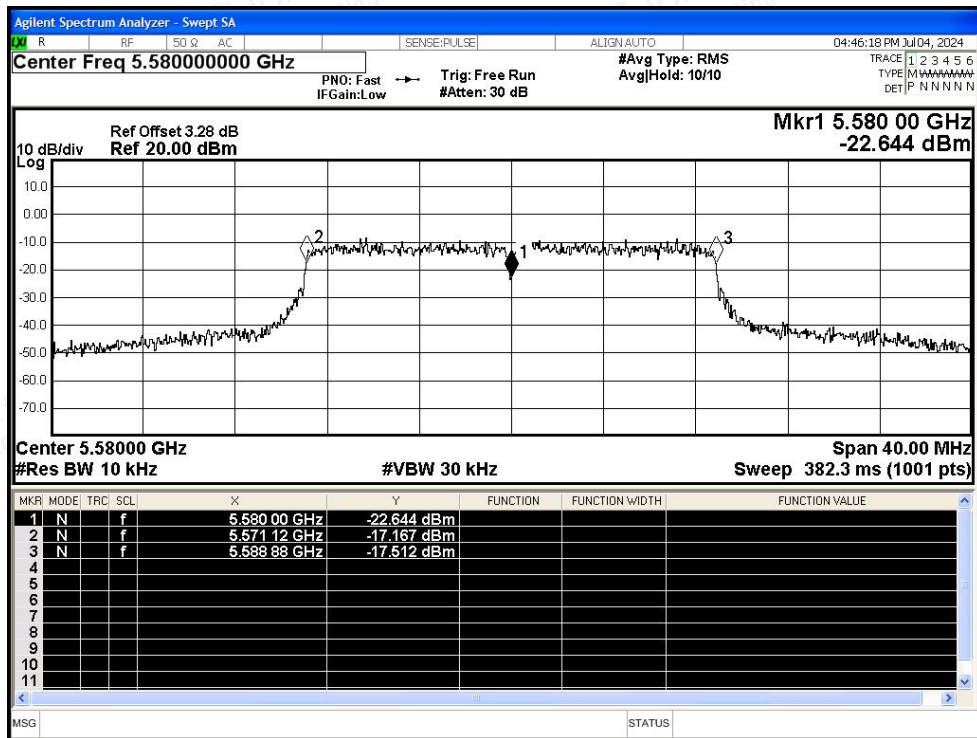

Test Graphs

Freq. Stability NVNT ac20 5500MHz Ant1

Freq. Stability NVNT ac20 5580MHz Ant1

Freq. Stability NVNT ac20 5700MHz Ant1

Freq. Stability NVNT ac40 5510MHz Ant1

Freq. Stability NVNT ac40 5550MHz Ant1