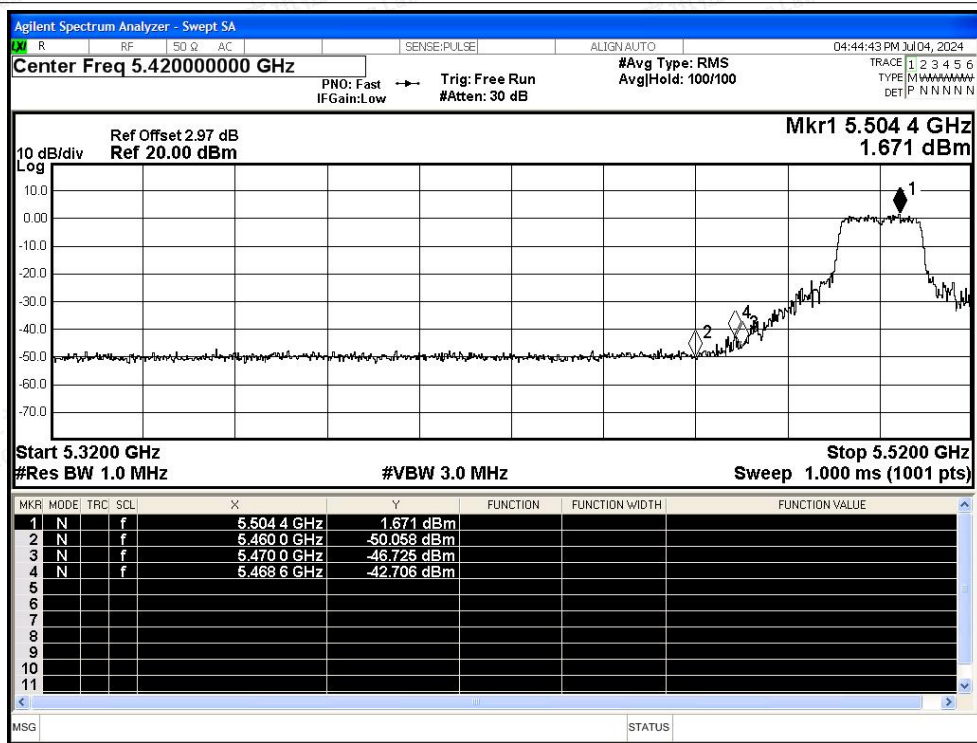

Restrict Band NVNT n40 5510MHz Ant1 Peak

Restrict Band NVNT n40 5510MHz Ant1 Average

Restrict Band NVNT n40 5670MHz Ant1 Peak

Restrict Band NVNT n40 5670MHz Ant1 Average

Restrict Band NVNT ac20 5500MHz Ant1 Peak