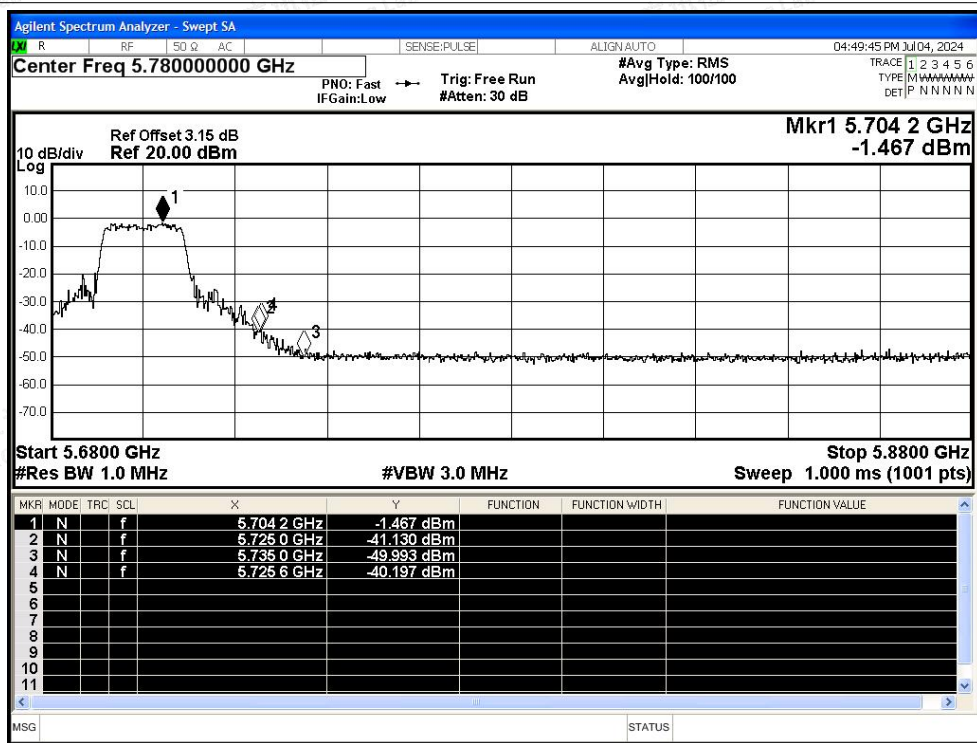

Restrict Band NVNT n40 5510MHz Ant1 Peak

Restrict Band NVNT n40 5510MHz Ant1 Average

Restrict Band NVNT n40 5670MHz Ant1 Peak

Restrict Band NVNT n40 5670MHz Ant1 Average

Restrict Band NVNT ac20 5500MHz Ant1 Peak

Restrict Band NVNT ac20 5500MHz Ant1 Average

Restrict Band NVNT ac20 5700MHz Ant1 Peak

Restrict Band NVNT ac20 5700MHz Ant1 Average

Restrict Band NVNT ac40 5510MHz Ant1 Peak

Restrict Band NVNT ac40 5510MHz Ant1 Average