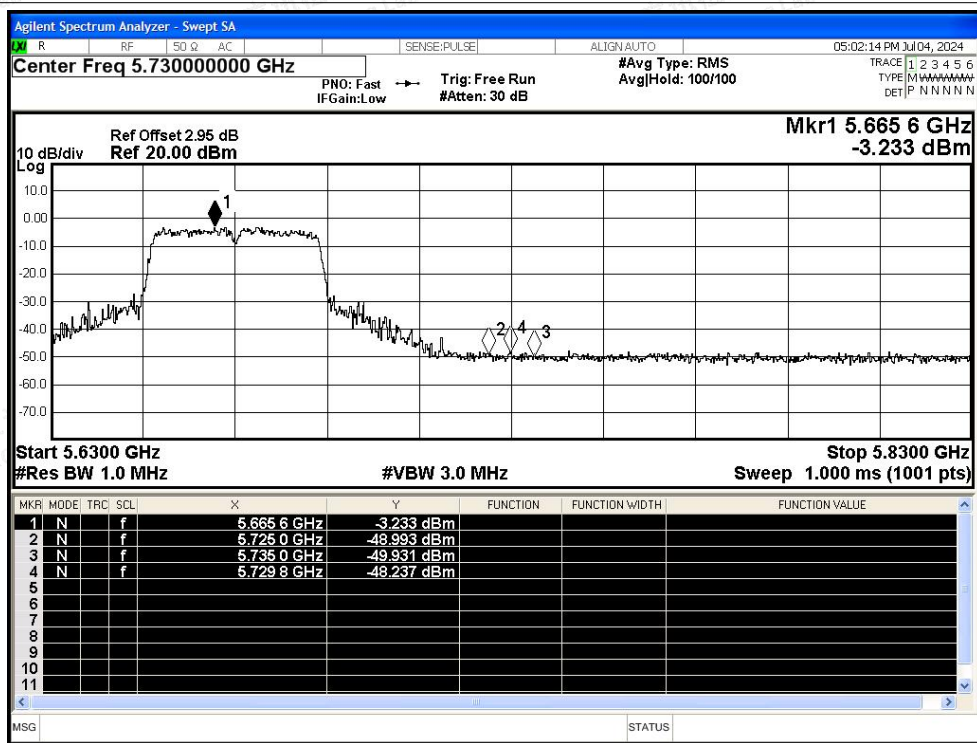

Restrict Band NVNT n40 5510MHz Ant1 Peak

Restrict Band NVNT n40 5510MHz Ant1 Average

Restrict Band NVNT n40 5670MHz Ant1 Peak

Restrict Band NVNT n40 5670MHz Ant1 Average

Restrict Band NVNT ac20 5500MHz Ant1 Peak