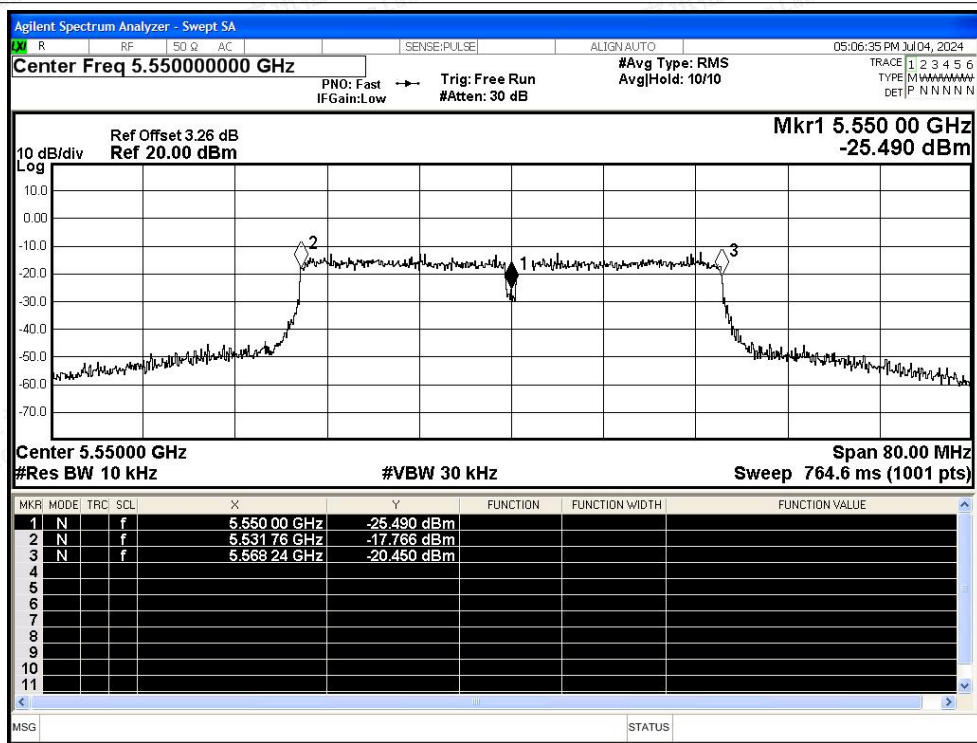

Test Graphs

Freq. Stability NVNT ac20 5500MHz Ant1

Freq. Stability NVNT ac20 5580MHz Ant1

Freq. Stability NVNT ac20 5700MHz Ant1

Freq. Stability NVNT ac40 5510MHz Ant1

Freq. Stability NVNT ac40 5550MHz Ant1