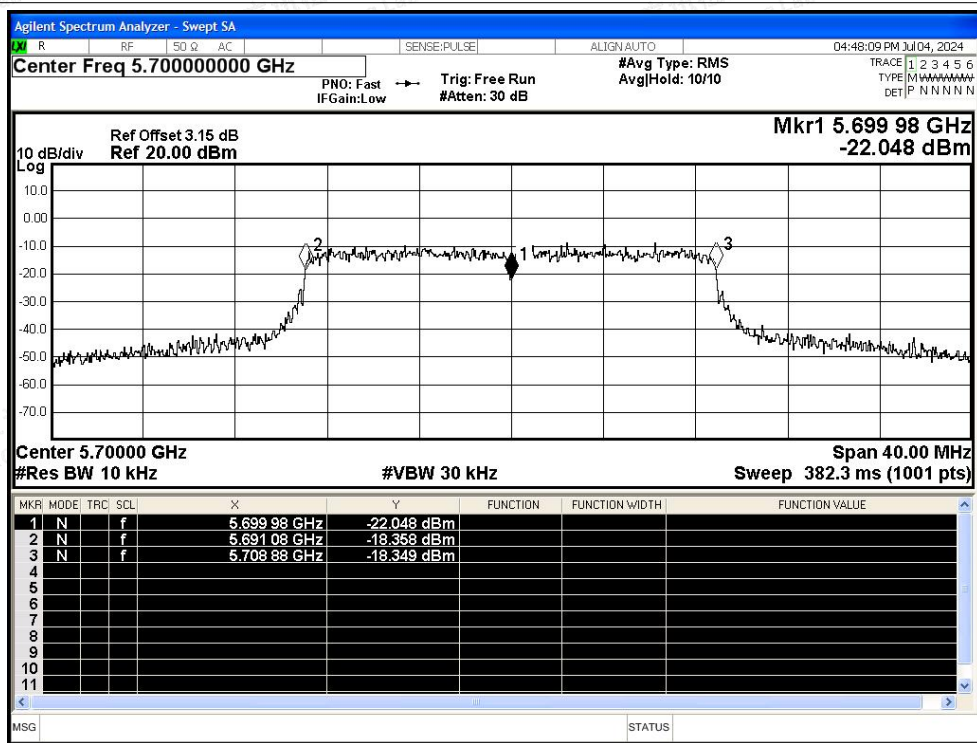

Test Graphs

Freq. Stability NVNT ac20 5500MHz Ant1

Freq. Stability NVNT ac20 5580MHz Ant1

Freq. Stability NVNT ac20 5700MHz Ant1

Freq. Stability NVNT ac40 5510MHz Ant1

Freq. Stability NVNT ac40 5550MHz Ant1