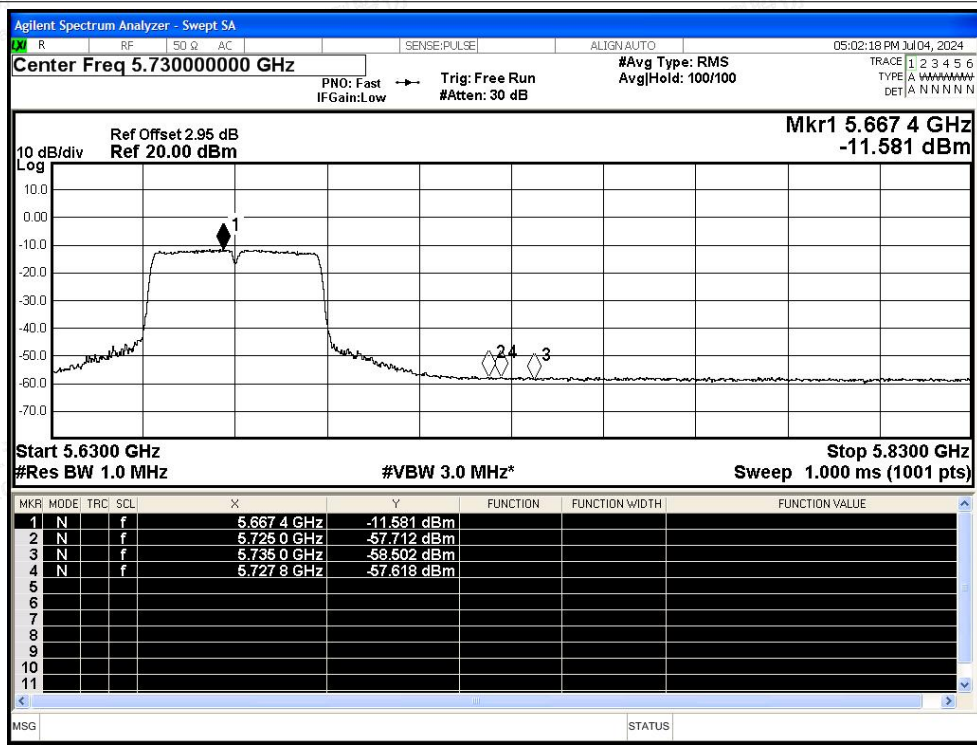

Restrict Band NVNT n40 5510MHz Ant1 Peak

Restrict Band NVNT n40 5510MHz Ant1 Average

Restrict Band NVNT n40 5670MHz Ant1 Peak

Restrict Band NVNT n40 5670MHz Ant1 Average

Restrict Band NVNT ac20 5500MHz Ant1 Peak