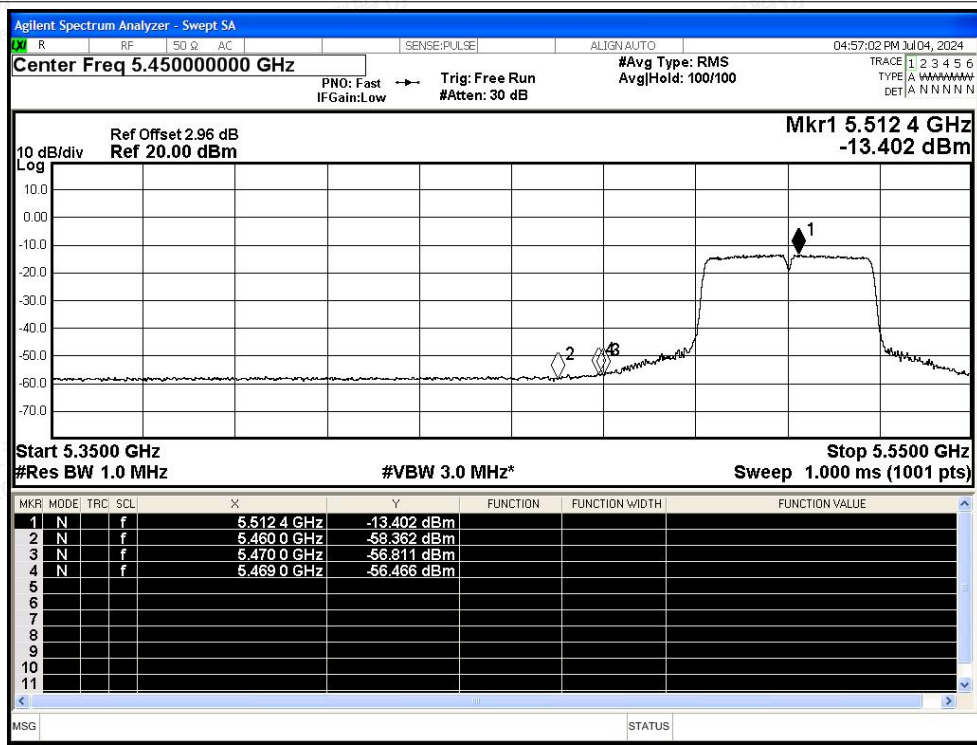

Restrict Band NVNT n40 5510MHz Ant1 Peak

Restrict Band NVNT n40 5510MHz Ant1 Average

Restrict Band NVNT n40 5670MHz Ant1 Peak

Restrict Band NVNT n40 5670MHz Ant1 Average

Restrict Band NVNT ac20 5500MHz Ant1 Peak

Restrict Band NVNT ac20 5500MHz Ant1 Average

Restrict Band NVNT ac20 5700MHz Ant1 Peak

Restrict Band NVNT ac20 5700MHz Ant1 Average

Restrict Band NVNT ac40 5510MHz Ant1 Peak

Restrict Band NVNT ac40 5510MHz Ant1 Average