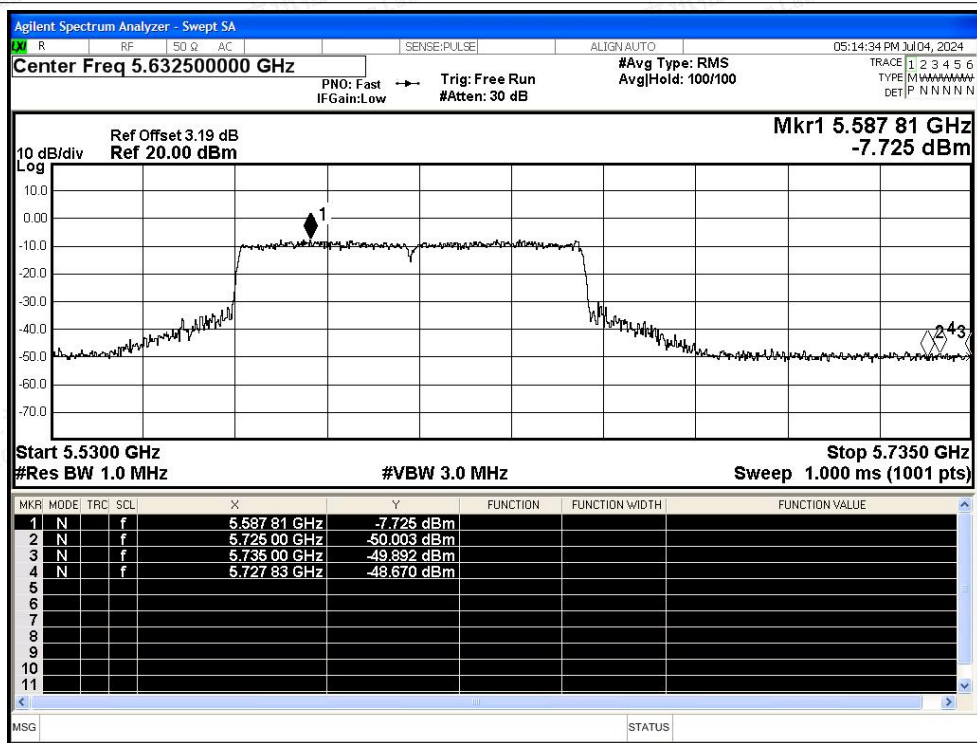

Restrict Band NVNT ac40 5670MHz Ant1 Peak

Restrict Band NVNT ac40 5670MHz Ant1 Average

Restrict Band NVNT ac80 5530MHz Ant1 Peak

Restrict Band NVNT ac80 5530MHz Ant1 Average

Restrict Band NVNT ac80 5610MHz Ant1 Peak