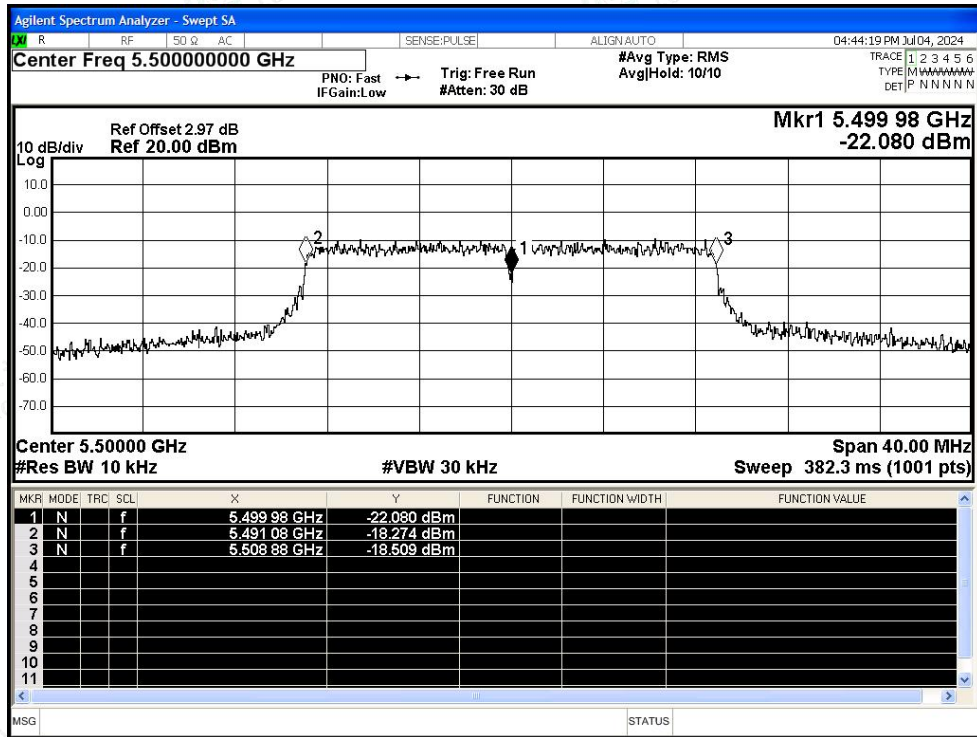

Test Graphs

Freq. Stability NVNT ac20 5500MHz Ant1