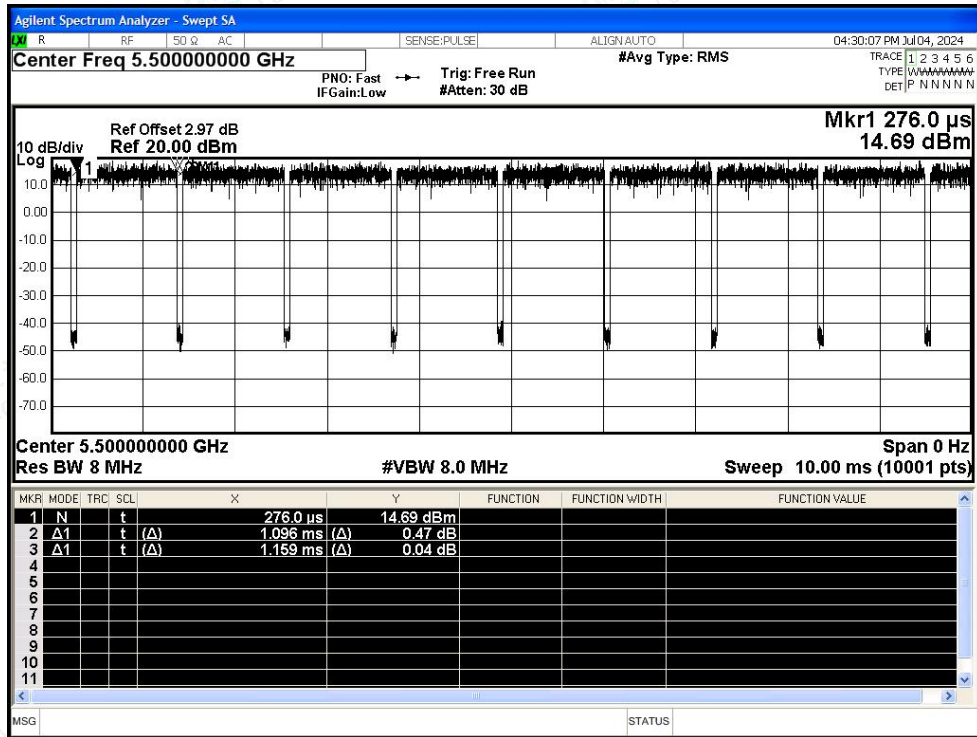

Test Graphs

Duty Cycle NVNT a 5500MHz Ant1