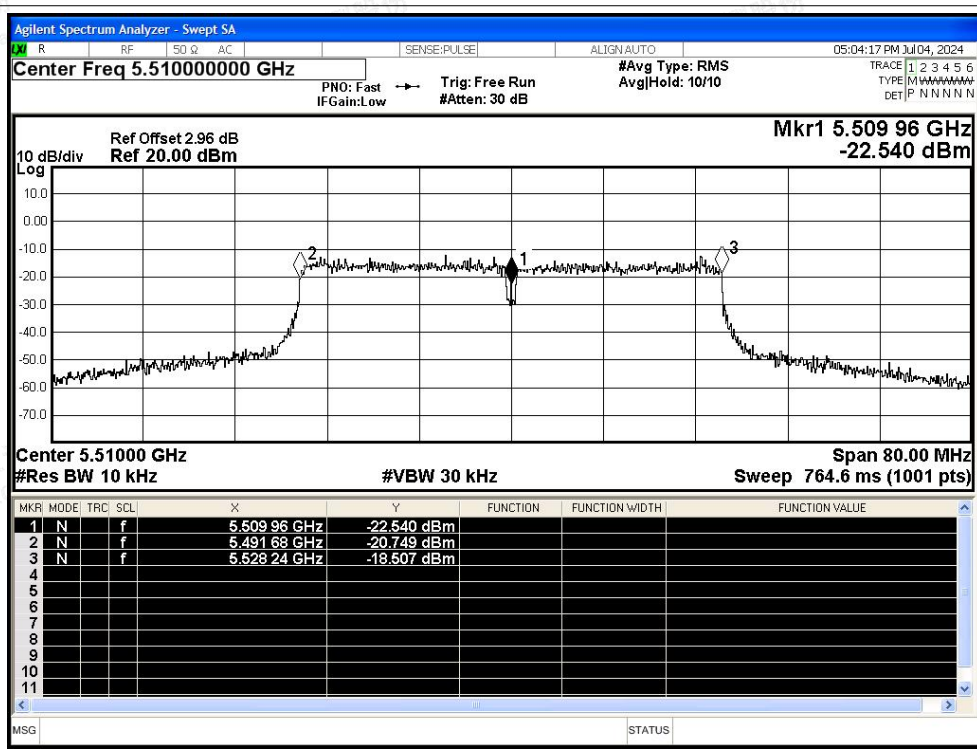

Test Graphs

Freq. Stability NVNT ac20 5500MHz Ant1

Freq. Stability NVNT ac20 5580MHz Ant1

Freq. Stability NVNT ac20 5700MHz Ant1

Freq. Stability NVNT ac40 5510MHz Ant1

Freq. Stability NVNT ac40 5550MHz Ant1