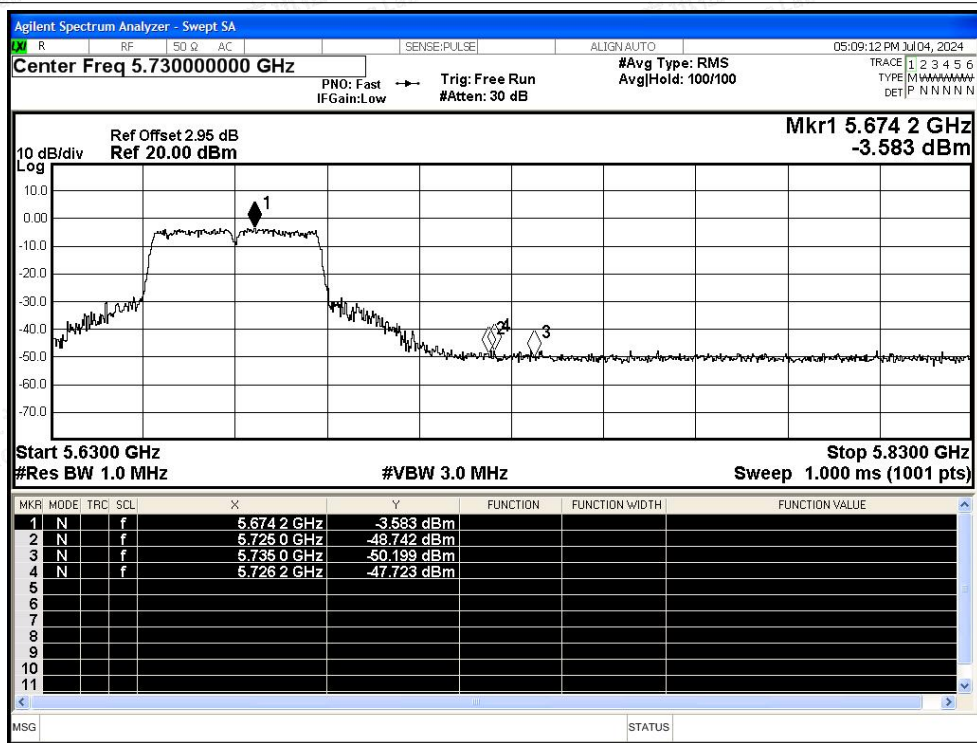

Restrict Band NVNT ac20 5500MHz Ant1 Average

Restrict Band NVNT ac20 5700MHz Ant1 Peak

Restrict Band NVNT ac20 5700MHz Ant1 Average

Restrict Band NVNT ac40 5510MHz Ant1 Peak

Restrict Band NVNT ac40 5510MHz Ant1 Average

Restrict Band NVNT ac40 5670MHz Ant1 Peak

Restrict Band NVNT ac40 5670MHz Ant1 Average

Restrict Band NVNT ac80 5530MHz Ant1 Peak

Restrict Band NVNT ac80 5530MHz Ant1 Average

Restrict Band NVNT ac80 5610MHz Ant1 Peak