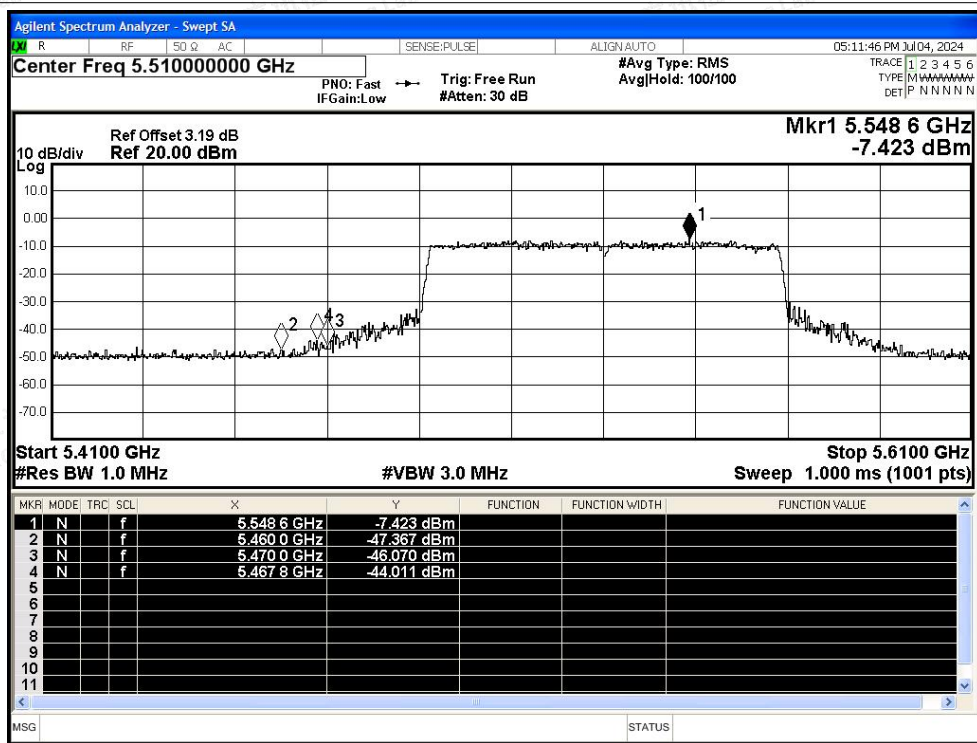

Restrict Band NVNT ac40 5670MHz Ant1 Peak

Restrict Band NVNT ac40 5670MHz Ant1 Average

Restrict Band NVNT ac80 5530MHz Ant1 Peak

Restrict Band NVNT ac80 5530MHz Ant1 Average

Restrict Band NVNT ac80 5610MHz Ant1 Peak