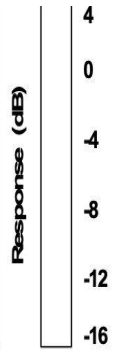

# WIFI天线增益

1#

Frequency/Mhz	Efficiency / dBi	Efficiency / %	MaxGain/dBi	AvgGain/dBi
2400	-2.46	56.75	1.3	-2.46
2410	-2.49	56.36	1.43	-2.49
2420	-2.43	57.15	1.41	-2.43
2430	-2.36	58.08	1.69	-2.36
2440	-2.33	58.48	1.5	-2.33
2450	-2.26	59.43	1.82	-2.26
2460	-2.12	61.38	1.87	-2.12
2470	-2.07	62.09	2.21	-2.07
2480	-2.1	61.66	2.09	-2.1
2490	-2.06	62.23	2.22	-2.06
2500	-2.13	61.24	1.96	-2.13

Azimuth = 0.0  
Elevation = 0.0  
Roll = 0.0

Total

Azimuth = 89.6  
Elevation = 2.2  
Roll = -91.9

Total

Azimuth = 11.3  
Elevation = -85.6  
Roll = 98.6

Total

Azimuth = -0.2  
Elevation = 5.1  
Roll = -4.5