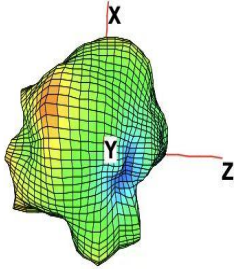

# WIFI天线增益

1#

Frequency/Mhz	Efficiency / dBi	Efficiency / %	MaxGain/dBi	AvgGain/dBi
2400	-2.46	56.75	1.3	-2.46
2410	-2.49	56.36	1.43	-2.49
2420	-2.43	57.15	1.41	-2.43
2430	-2.36	58.08	1.69	-2.36
2440	-2.33	58.48	1.5	-2.33
2450	-2.26	59.43	1.82	-2.26
2460	-2.12	61.38	1.87	-2.12
2470	-2.07	62.09	2.21	-2.07
2480	-2.1	61.66	2.09	-2.1
2490	-2.06	62.23	2.22	-2.06
2500	-2.13	61.24	1.96	-2.13

Azimuth = 0.0  
Elevation = 0.0  
Roll = 0.0

Total

Azimuth = 89.6  
Elevation = 2.2  
Roll = -91.9

Total

Azimuth = 11.3  
Elevation = -85.6  
Roll = 98.6

Total

Azimuth = -0.2  
Elevation = 5.1  
Roll = -4.5