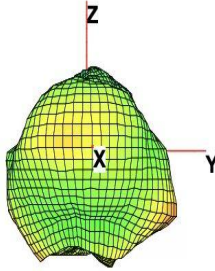

# WIFI天线增益

1#

Frequency/Mhz	Efficiency / dBi	Efficiency / %	MaxGain/dBi	AvgGain/dBi
2400	-2.46	56.75	1.3	-2.46
2410	-2.49	56.36	1.43	-2.49
2420	-2.43	57.15	1.41	-2.43
2430	-2.36	58.08	1.69	-2.36
2440	-2.33	58.48	1.5	-2.33
2450	-2.26	59.43	1.82	-2.26
2460	-2.12	61.38	1.87	-2.12
2470	-2.07	62.09	2.21	-2.07
2480	-2.1	61.66	2.09	-2.1
2490	-2.06	62.23	2.22	-2.06
2500	-2.13	61.24	1.96	-2.13

Azimuth = 0.0  
Elevation = 0.0  
Roll = 0.0

Total

Azimuth = 89.6  
Elevation = 2.2  
Roll = -91.9

Total

Azimuth = 11.3  
Elevation = -85.6  
Roll = 98.6

Total

Azimuth = -0.2  
Elevation = 5.1  
Roll = -4.5