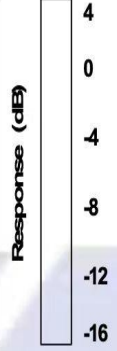

# WIFI天线增益

1#

Frequency/Mhz	Efficiency / dBi	Efficiency / %	MaxGain/dBi	AvgGain/dBi
2400	-2.46	56.75	1.3	-2.46
2410	-2.49	56.36	1.43	-2.49
2420	-2.43	57.15	1.41	-2.43
2430	-2.36	58.08	1.69	-2.36
2440	-2.33	58.48	1.5	-2.33
2450	-2.26	59.43	1.82	-2.26
2460	-2.12	61.38	1.87	-2.12
2470	-2.07	62.09	2.21	-2.07
2480	-2.1	61.66	2.09	-2.1
2490	-2.06	62.23	2.22	-2.06
2500	-2.13	61.24	1.96	-2.13

Azimuth = 0.0  
Elevation = 0.0  
Roll = 0.0

Total

Azimuth = 89.6  
Elevation = 2.2  
Roll = -91.9

Total

Azimuth = 11.3  
Elevation = -85.6  
Roll = 98.6

Total

Azimuth = -0.2  
Elevation = 5.1  
Roll = -4.5