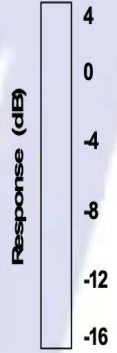

# WIFI天线增益

1#

Frequency/Mhz	Efficiency / dBi	Efficiency / %	MaxGain/dBi	AvgGain/dBi
2400	-2.46	56.75	1.3	-2.46
2410	-2.49	56.36	1.43	-2.49
2420	-2.43	57.15	1.41	-2.43
2430	-2.36	58.08	1.69	-2.36
2440	-2.33	58.48	1.5	-2.33
2450	-2.26	59.43	1.82	-2.26
2460	-2.12	61.38	1.87	-2.12
2470	-2.07	62.09	2.21	-2.07
2480	-2.1	61.66	2.09	-2.1
2490	-2.06	62.23	2.22	-2.06
2500	-2.13	61.24	1.96	-2.13

Azimuth = 0.0  
Elevation = 0.0  
Roll = 0.0

Total

Azimuth = 89.6  
Elevation = 2.2  
Roll = -91.9

Total

Azimuth = 11.3  
Elevation = -85.6  
Roll = 98.6

Total

Azimuth = -0.2  
Elevation = 5.1  
Roll = -4.5