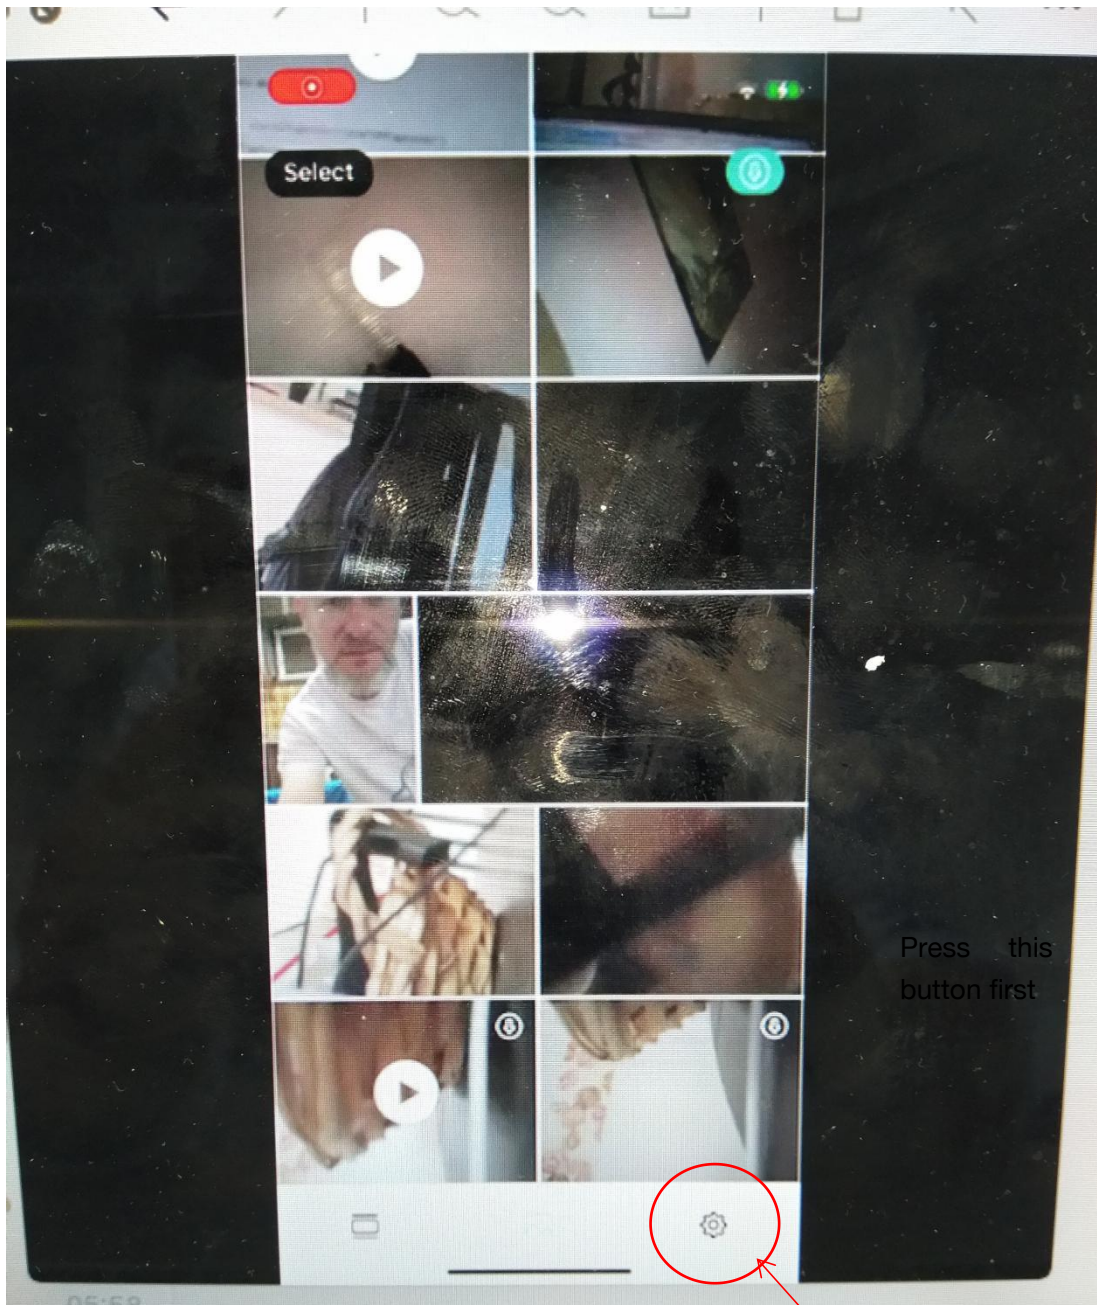

E-label operation process

1st step

Press this button first

2nd step

Press this button first

Press this then

3rd step

Press this then

4th show the FCC ID