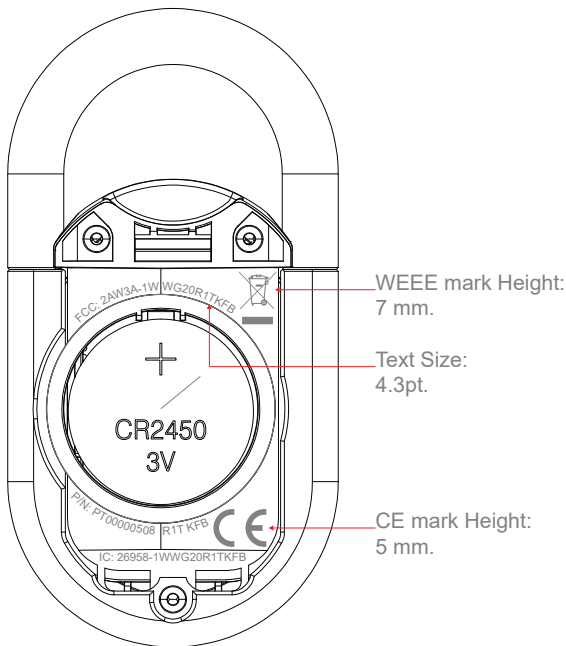

1- R1T, LASER ETCH

back view, Scale 1:1
(no battery cover)