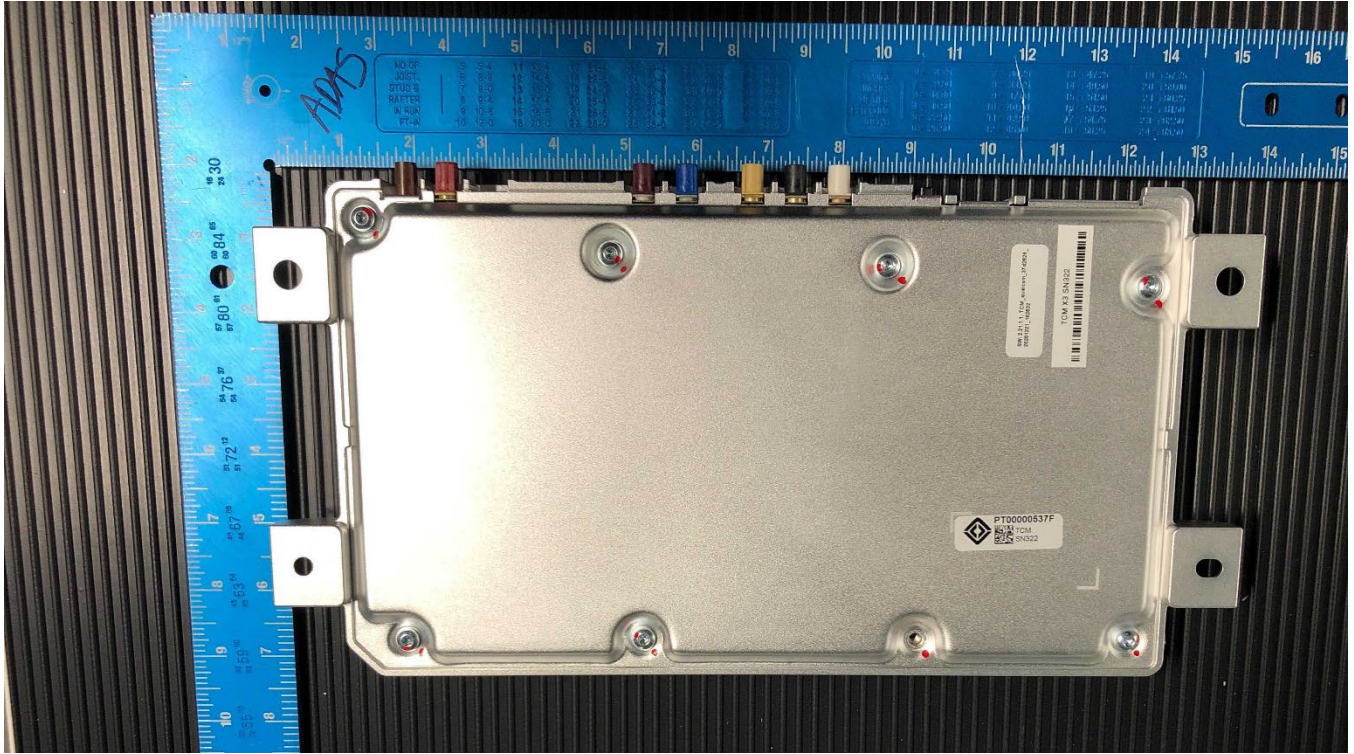

Rivian Telematics Control Module – Internal and External Photos

Model/Type Number: Telematics Control Module Model/
Type Number: TCM1.0
HW version: F
SW Version: 2.23
FCC ID: 2AW3A-1NAT20TCM / ISED ID: 269581-NAT20TCM

INTERNAL PHOTOS

Internal Front View - PCBA

Internal Front View - PCBA without RF shielding

Internal Rear View - PCBA

EXTERNAL PHOTOS

External Front View

External Rear View

External Top View

External Bottom View

External Right-side View

External Left-side View