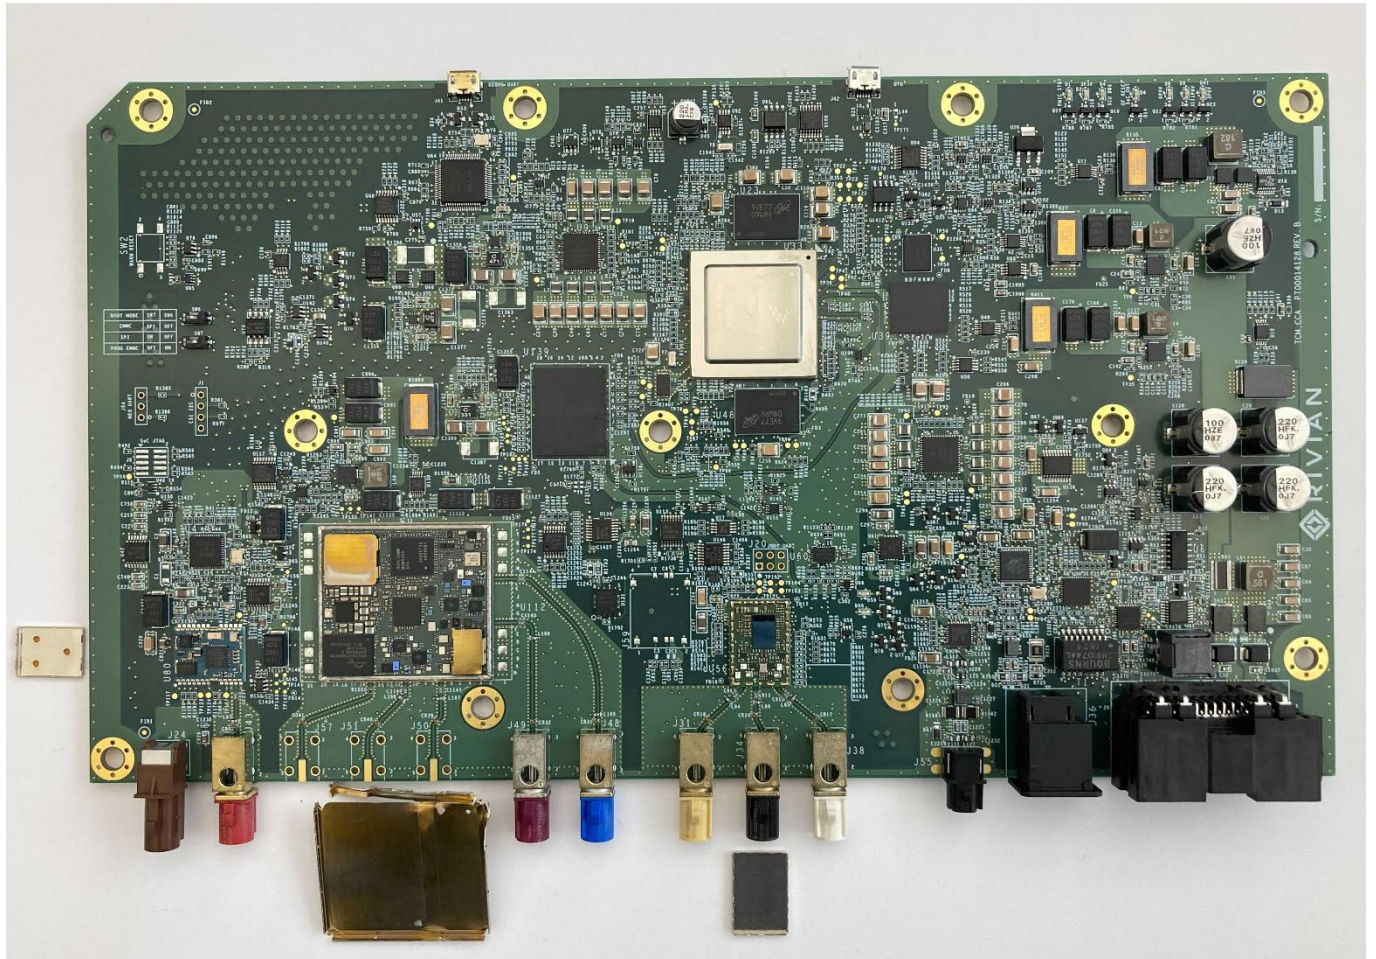

Rivian Telematics Control Module – Internal and External Photos

Model/Type Number: Telematics Control Module Model/
Type Number: TCM1.0
HW version: F
SW Version: 2.23
FCC ID: 2AW3A-1NAT20TCM / ISED ID: 269581-NAT20TCM

INTERNAL PHOTOS

Internal Front View - PCBA

Internal Front View - PCBA without RF shielding

Internal Rear View - PCBA

EXTERNAL PHOTOS

External Front View

External Rear View

External Top View

External Bottom View

External Right-side View

External Left-side View