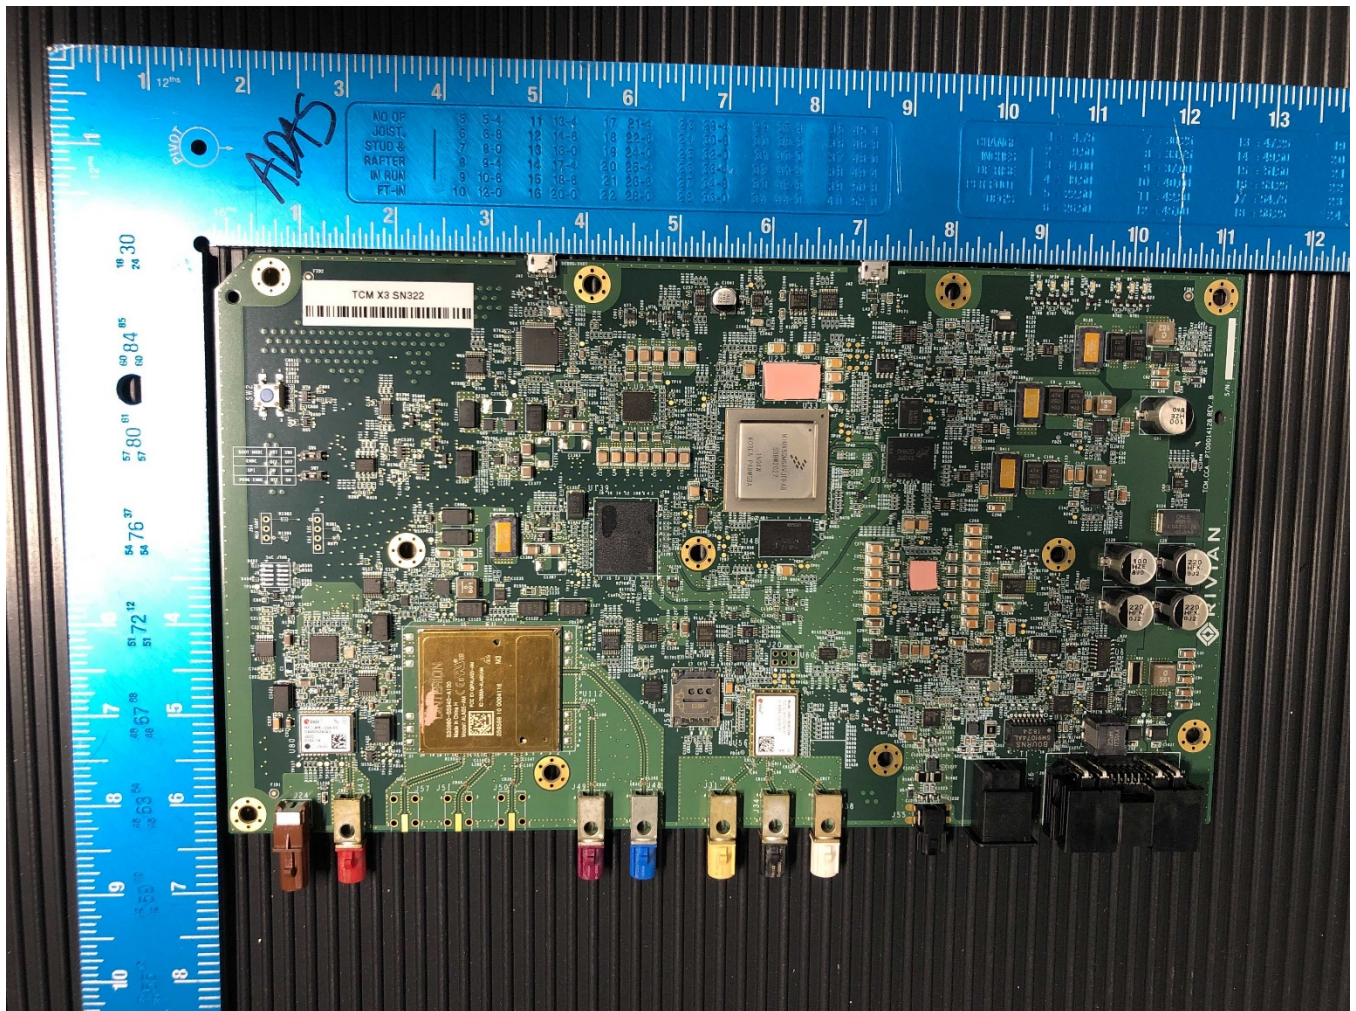

Rivian Telematics Control Module – Internal and External Photos

Model/Type Number: Telematics Control Module Model/
Type Number: TCM1.0
HW version: F
SW Version: 2.23
FCC ID: 2AW3A-1NAT20TCM / ISED ID: 269581-NAT20TCM

INTERNAL PHOTOS

Internal Front View - PCBA

Internal Front View - PCBA without RF shielding

Internal Rear View - PCBA

EXTERNAL PHOTOS

External Front View

External Rear View

External Top View