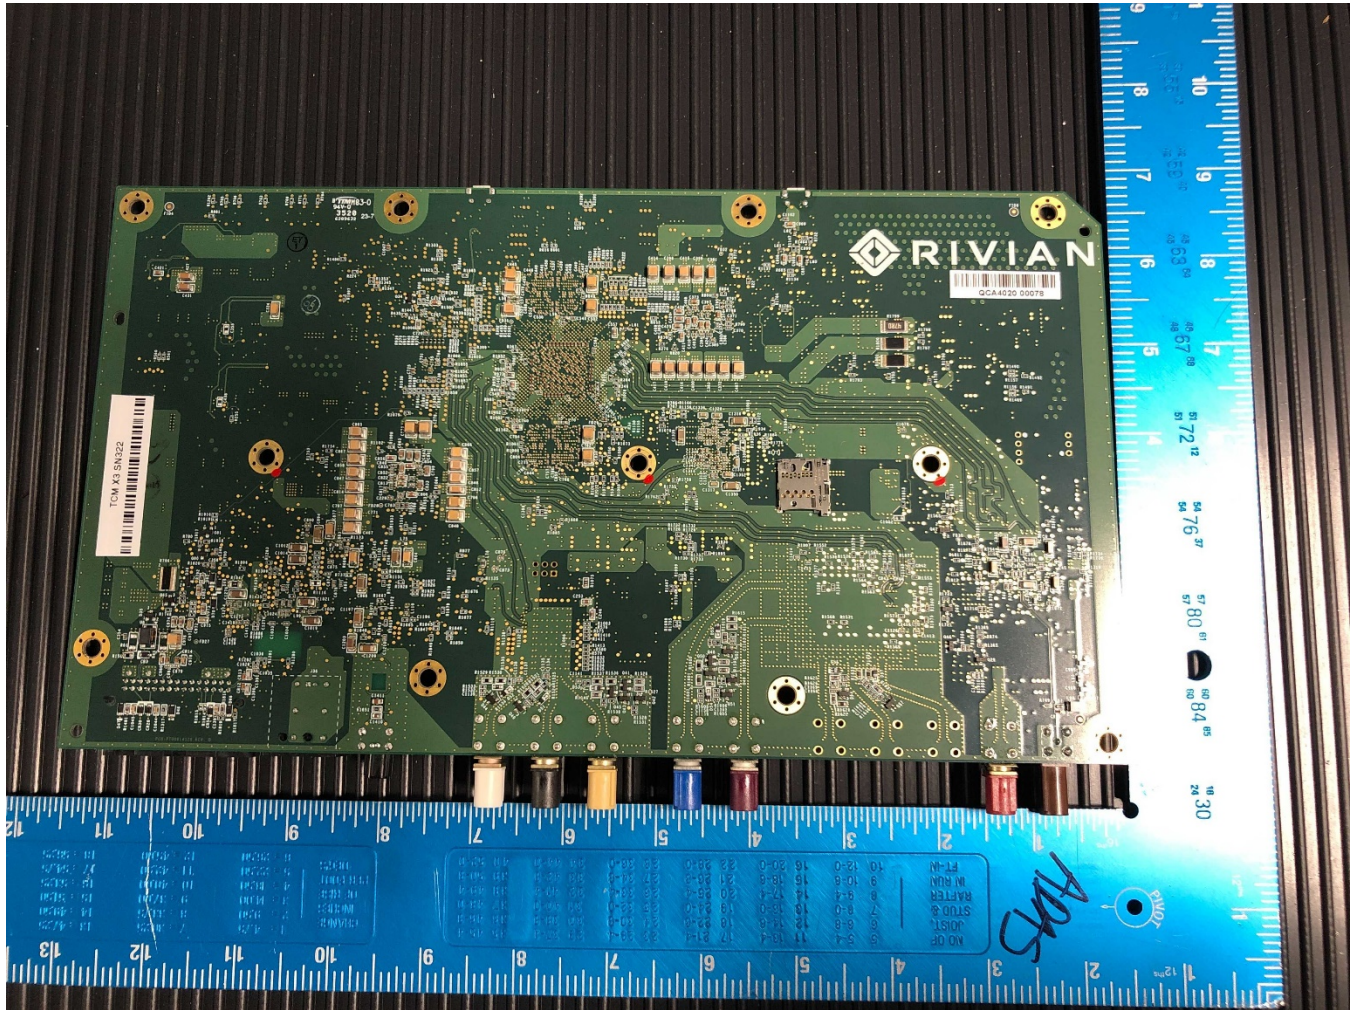

Rivian Telematics Control Module – Internal and External Photos

Model/Type Number: Telematics Control Module Model/
Type Number: TCM1.0
HW version: F
SW Version: 2.23
FCC ID: 2AW3A-1NAT20TCM / ISED ID: 269581-NAT20TCM

INTERNAL PHOTOS

Internal Front View - PCBA

Internal Front View - PCBA without RF shielding

Internal Rear View - PCBA

EXTERNAL PHOTOS

External Front View

External Rear View

External Top View

External Bottom View

External Right-side View

External Left-side View