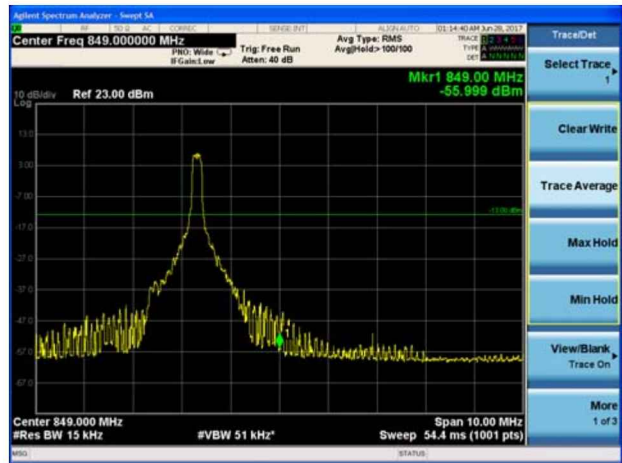

LTE Band 26 16QAM 3MHz CH-Low 1RB

LTE Band 26 16QAM 3MHz CH-High 1RB

LTE Band 26 16QAM 3MHz CH-Low 100%RB

LTE Band 26 16QAM 3MHz CH-High 100%RB

LTE Band 26 16QAM 5MHz CH-Low 1RB

LTE Band 26 16QAM 5MHz CH-High 1RB

LTE Band 26 16QAM 5MHz CH-Low 100%RB

LTE Band 26 16QAM 5MHz CH-High 100%RB

LTE Band 26 16QAM 10MHz CH-Low 1RB

LTE Band 26 16QAM 10MHz CH-High 1RB

LTE Band 26 16QAM 10MHz CH-Low 100%RB

LTE Band 26 16QAM 10MHz CH-High 100%RB