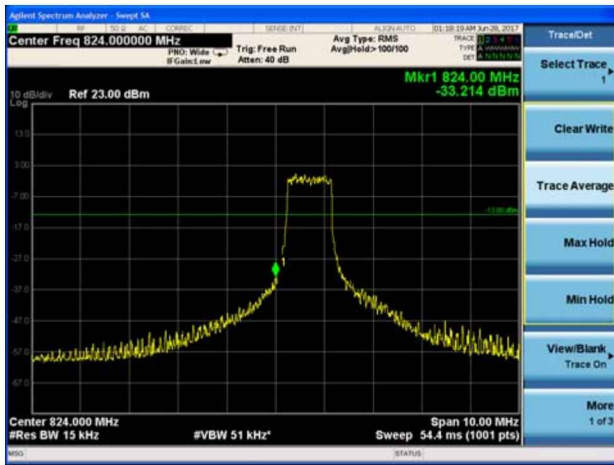

LTE Band 26 16QAM 10MHz CH-Low 1RB

LTE Band 26 16QAM 5MHz CH-Low 100%RB