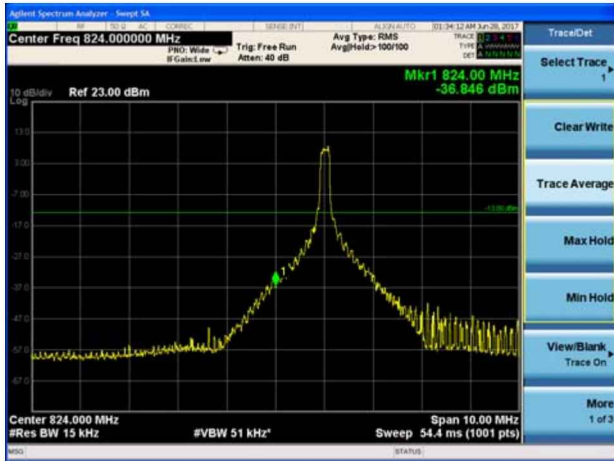

LTE Band 26 16QAM 15MHz CH-Low 100%RB

LTE Band 26 16QAM 15MHz CH-Low 1RB