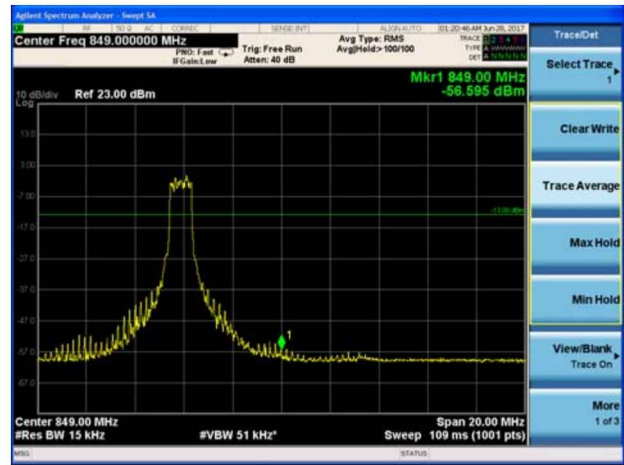

LTE Band 26 16QAM 3MHz CH-Low 1RB

LTE Band 26 16QAM 3MHz CH-High 1RB

LTE Band 26 16QAM 3MHz CH-Low 100%RB

LTE Band 26 16QAM 3MHz CH-High 100%RB

LTE Band 26 16QAM 5MHz CH-Low 1RB

LTE Band 26 16QAM 5MHz CH-High 1RB

LTE Band 26 16QAM 5MHz CH-Low 100%RB

LTE Band 26 16QAM 5MHz CH-High 100%RB

LTE Band 26 16QAM 10MHz CH-Low 1RB

LTE Band 26 16QAM 10MHz CH-High 1RB

LTE Band 26 16QAM 10MHz CH-Low 100%RB

LTE Band 26 16QAM 10MHz CH-High 100%RB