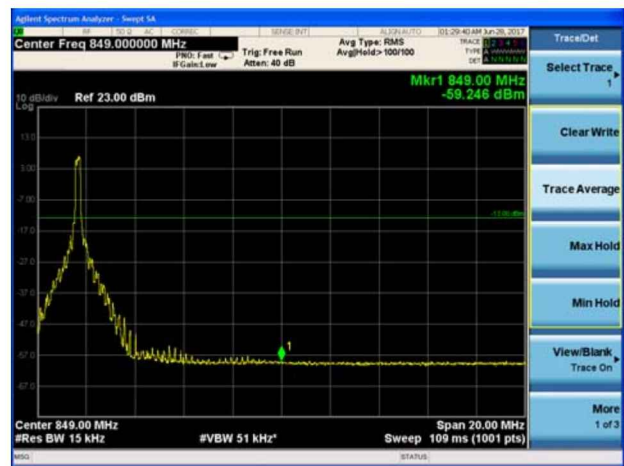

LTE Band 26 16QAM 5MHz CH-Low 100%RB

LTE Band 26 16QAM 5MHz CH-High 100%RB

LTE Band 26 16QAM 10MHz CH-Low 1RB

LTE Band 26 16QAM 10MHz CH-High 1RB

LTE Band 26 16QAM 10MHz CH-Low 100%RB

LTE Band 26 16QAM 10MHz CH-High 100%RB