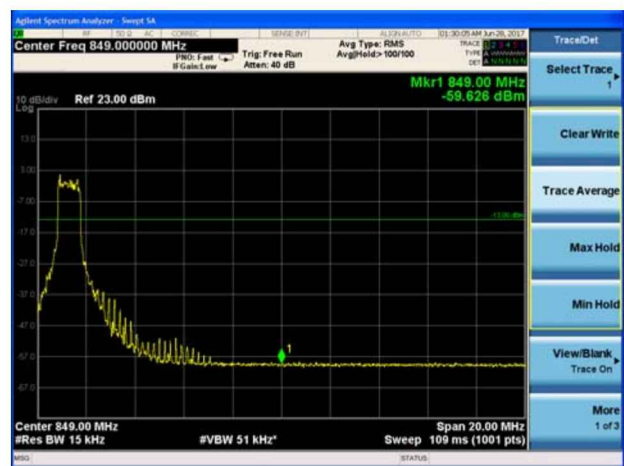

LTE Band 26 16QAM 5MHz CH-Low 100%RB

LTE Band 26 16QAM 5MHz CH-High 100%RB

LTE Band 26 16QAM 10MHz CH-Low 1RB

LTE Band 26 16QAM 10MHz CH-High 1RB

LTE Band 26 16QAM 10MHz CH-Low 100%RB

LTE Band 26 16QAM 10MHz CH-High 100%RB