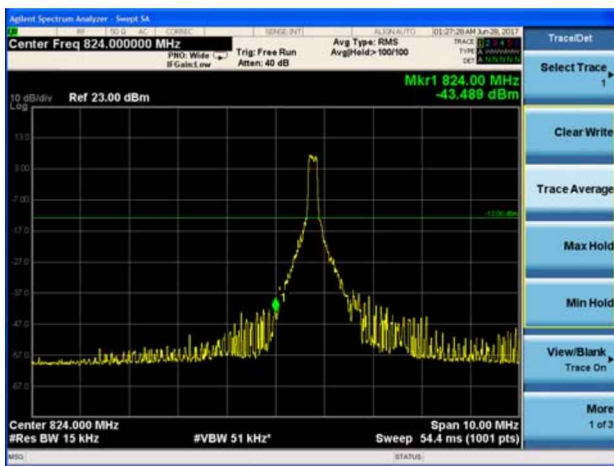

LTE Band 26 16QAM 3MHz CH-Low 1RB

LTE Band 26 16QAM 3MHz CH-High 1RB

LTE Band 26 16QAM 3MHz CH-Low 100%RB

LTE Band 26 16QAM 3MHz CH-High 100%RB

LTE Band 26 16QAM 5MHz CH-Low 1RB

LTE Band 26 16QAM 5MHz CH-High 1RB

LTE Band 26 16QAM 5MHz CH-Low 100%RB

LTE Band 26 16QAM 5MHz CH-High 100%RB

LTE Band 26 16QAM 10MHz CH-Low 1RB

LTE Band 26 16QAM 10MHz CH-High 1RB

LTE Band 26 16QAM 10MHz CH-Low 100%RB

LTE Band 26 16QAM 10MHz CH-High 100%RB