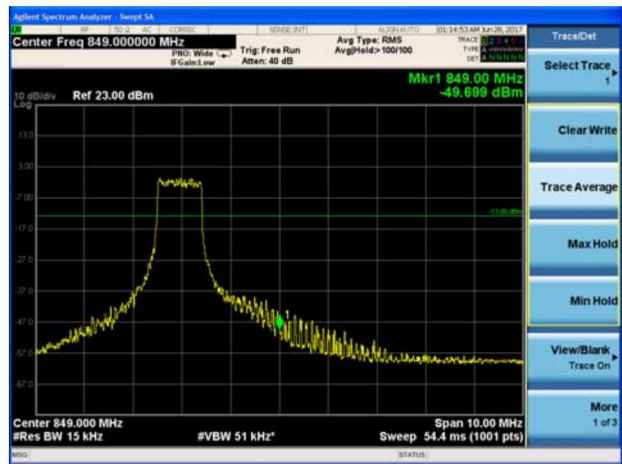

LTE Band 26 16QAM 3MHz CH-Low 1RB

LTE Band 26 16QAM 3MHz CH-High 1RB

LTE Band 26 16QAM 3MHz CH-Low 100%RB

LTE Band 26 16QAM 3MHz CH-High 100%RB

LTE Band 26 16QAM 5MHz CH-Low 1RB

LTE Band 26 16QAM 5MHz CH-High 1RB

LTE Band 26 16QAM 5MHz CH-Low 100%RB

LTE Band 26 16QAM 5MHz CH-High 100%RB

LTE Band 26 16QAM 10MHz CH-Low 1RB

LTE Band 26 16QAM 10MHz CH-High 1RB

LTE Band 26 16QAM 10MHz CH-Low 100%RB

LTE Band 26 16QAM 10MHz CH-High 100%RB