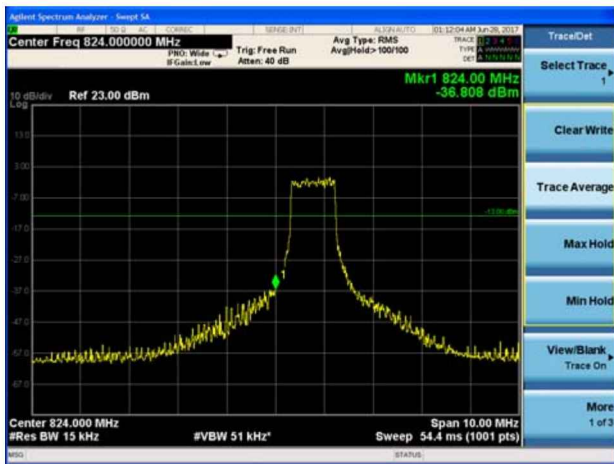

LTE Band 26 16QAM 3MHz CH-Low 1RB

LTE Band 26 16QAM 3MHz CH-High 1RB

LTE Band 26 16QAM 3MHz CH-Low 100%RB

LTE Band 26 16QAM 3MHz CH-High 100%RB

LTE Band 26 16QAM 5MHz CH-Low 1RB

LTE Band 26 16QAM 5MHz CH-High 1RB

LTE Band 26 16QAM 5MHz CH-Low 100%RB

LTE Band 26 16QAM 5MHz CH-High 100%RB

LTE Band 26 16QAM 10MHz CH-Low 1RB

LTE Band 26 16QAM 10MHz CH-High 1RB

LTE Band 26 16QAM 10MHz CH-Low 100%RB

LTE Band 26 16QAM 10MHz CH-High 100%RB