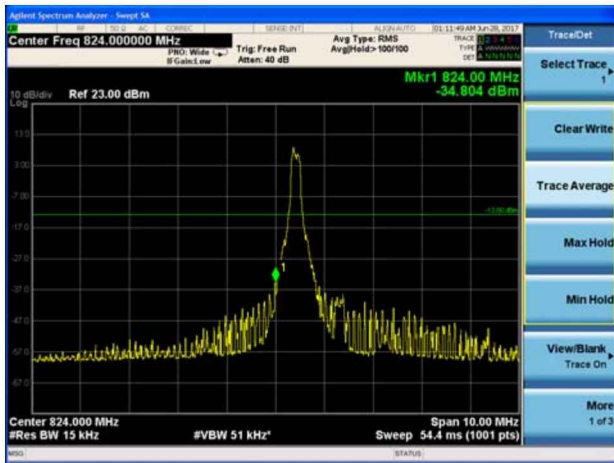

LTE Band 26 16QAM 3MHz CH-Low 1RB

LTE Band 26 16QAM 3MHz CH-High 1RB

LTE Band 26 16QAM 3MHz CH-Low 100%RB

LTE Band 26 16QAM 3MHz CH-High 100%RB

LTE Band 26 16QAM 5MHz CH-Low 1RB

LTE Band 26 16QAM 5MHz CH-High 1RB

LTE Band 26 16QAM 5MHz CH-Low 100%RB

LTE Band 26 16QAM 5MHz CH-High 100%RB

LTE Band 26 16QAM 10MHz CH-Low 1RB

LTE Band 26 16QAM 10MHz CH-High 1RB

LTE Band 26 16QAM 10MHz CH-Low 100%RB

LTE Band 26 16QAM 10MHz CH-High 100%RB