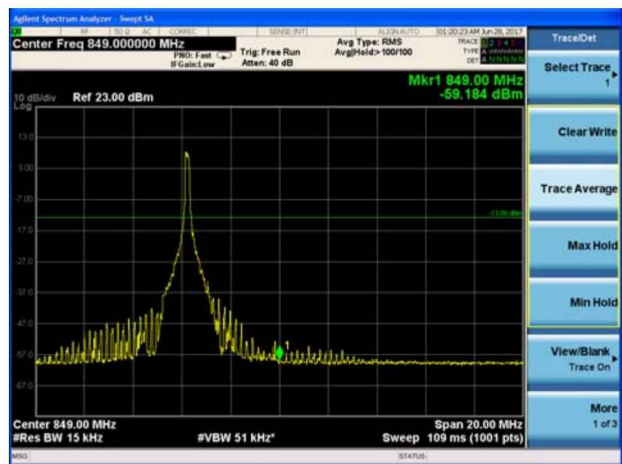

LTE Band 26 16QAM 3MHz CH-Low 1RB

LTE Band 26 16QAM 3MHz CH-High 1RB

LTE Band 26 16QAM 3MHz CH-Low 100%RB

LTE Band 26 16QAM 3MHz CH-High 100%RB

LTE Band 26 16QAM 5MHz CH-Low 1RB

LTE Band 26 16QAM 5MHz CH-High 1RB

LTE Band 26 16QAM 5MHz CH-Low 100%RB

LTE Band 26 16QAM 5MHz CH-High 100%RB

LTE Band 26 16QAM 10MHz CH-Low 1RB

LTE Band 26 16QAM 10MHz CH-High 1RB

LTE Band 26 16QAM 10MHz CH-Low 100%RB

LTE Band 26 16QAM 10MHz CH-High 100%RB