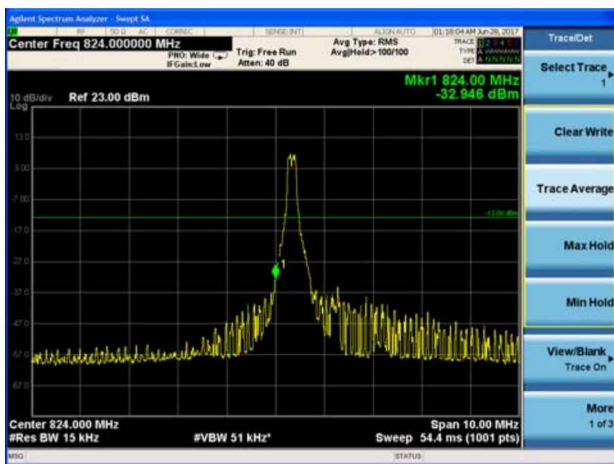

LTE Band 26 16QAM 3MHz CH-Low 1RB

LTE Band 26 16QAM 3MHz CH-High 1RB

LTE Band 26 16QAM 3MHz CH-Low 100%RB

LTE Band 26 16QAM 3MHz CH-High 100%RB

LTE Band 26 16QAM 5MHz CH-Low 1RB

LTE Band 26 16QAM 5MHz CH-High 1RB

LTE Band 26 16QAM 5MHz CH-Low 100%RB

LTE Band 26 16QAM 5MHz CH-High 100%RB

LTE Band 26 16QAM 10MHz CH-Low 1RB

LTE Band 26 16QAM 10MHz CH-High 1RB

LTE Band 26 16QAM 10MHz CH-Low 100%RB

LTE Band 26 16QAM 10MHz CH-High 100%RB