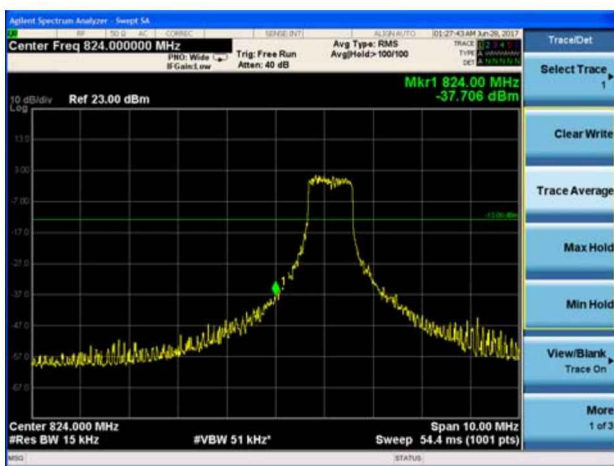

LTE Band 26 16QAM 5MHz CH-Low 100%RB

LTE Band 26 16QAM 5MHz CH-High 100%RB

LTE Band 26 16QAM 10MHz CH-Low 1RB

LTE Band 26 16QAM 10MHz CH-High 1RB

LTE Band 26 16QAM 10MHz CH-Low 100%RB

LTE Band 26 16QAM 10MHz CH-High 100%RB