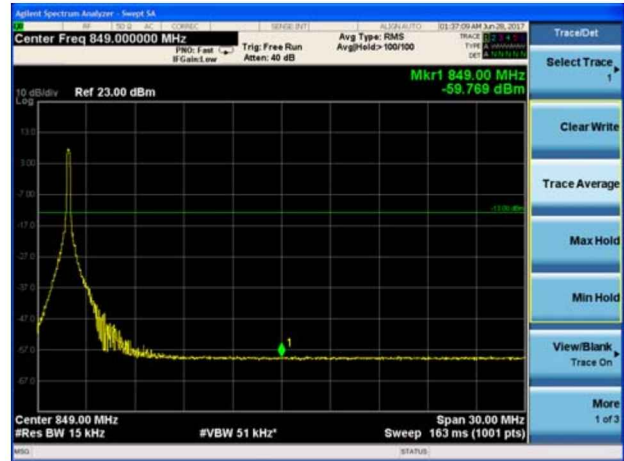

LTE Band 26 16QAM 15MHz CH-High 100%RB

LTE Band 26 16QAM 15MHz CH-High 1RB