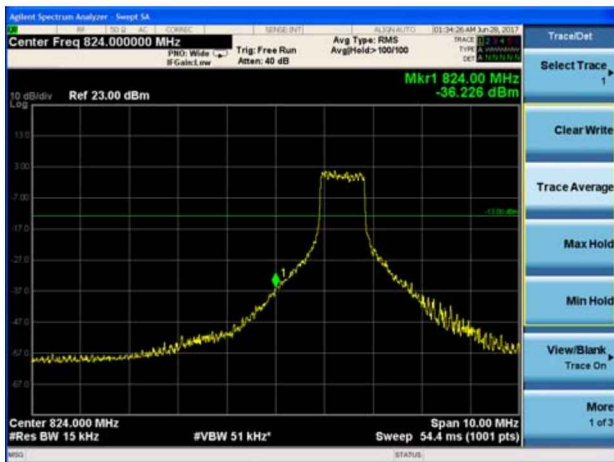

LTE Band 26 16QAM 15MHz CH-Low 100%RB