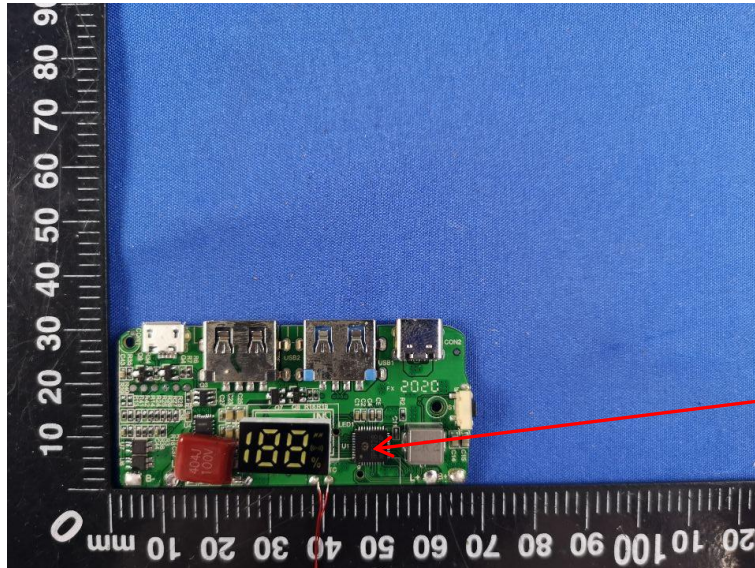

FCC ID:2AW2Y-B01PW

Antenna

SC9602

CSU-TSSOP-20