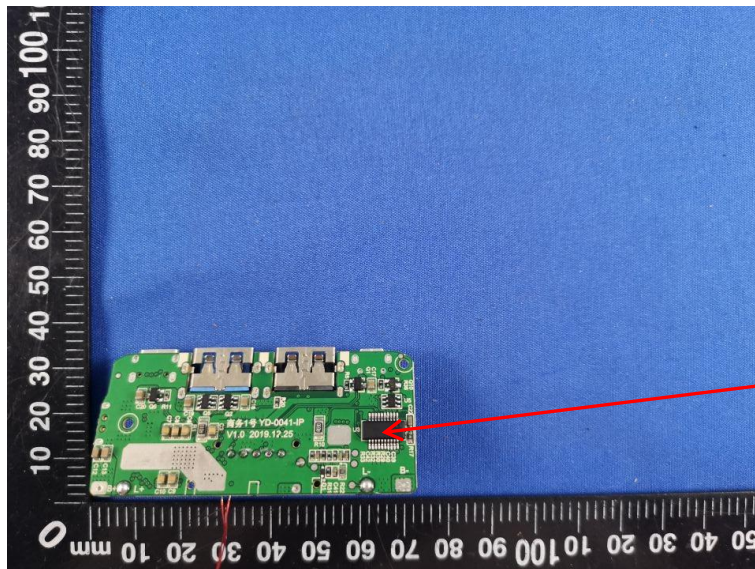

FCC ID:2AW2Y-B01PW

Antenna

SC9602

CSU-TSSOP-20