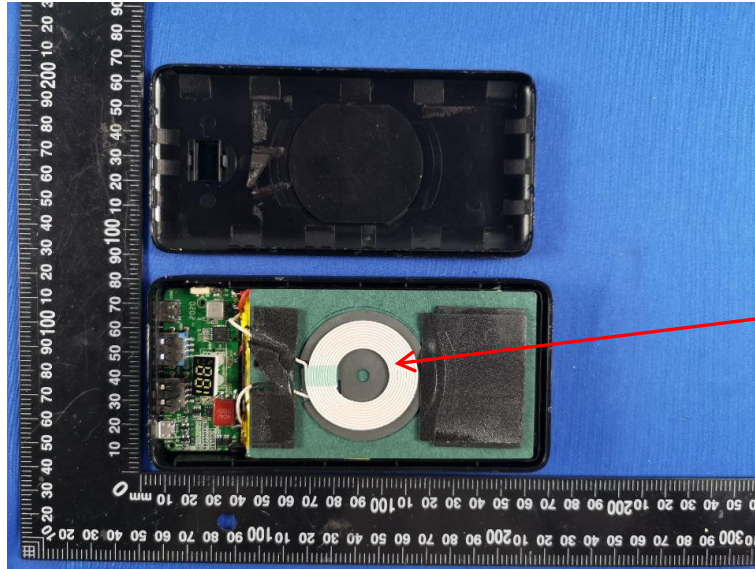

FCC ID:2AW2Y-B01PW

Antenna

SC9602

CSU-TSSOP-20