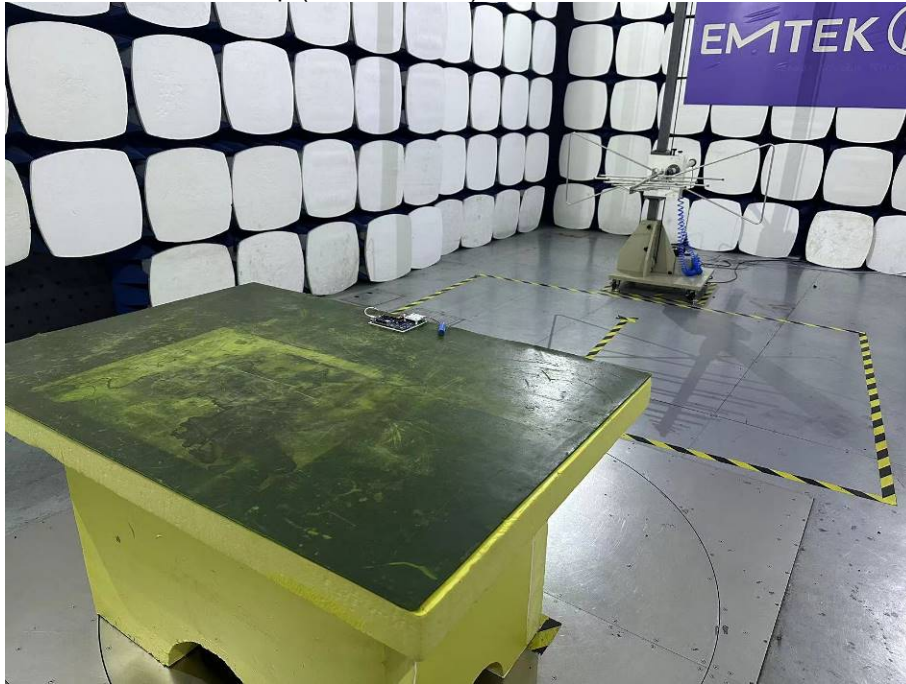

TEST SETUP PHOTOS

1.1. Photos of Radiation Emission Measurement

Spurious Emission Test Setup (30MHz-1GHz)

Spurious Emission Test Setup (Above 1GHz)

----- The End -----