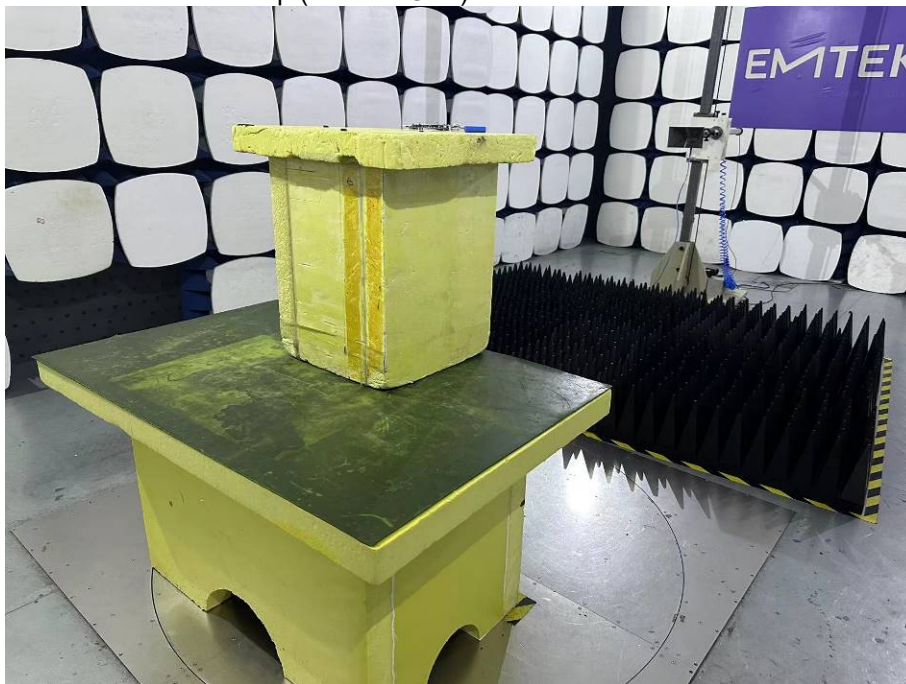

TEST SETUP PHOTOS

1.1. Photos of Radiation Emission Measurement

Spurious Emission Test Setup (30MHz-1GHz)

Spurious Emission Test Setup (Above 1GHz)

----- The End -----