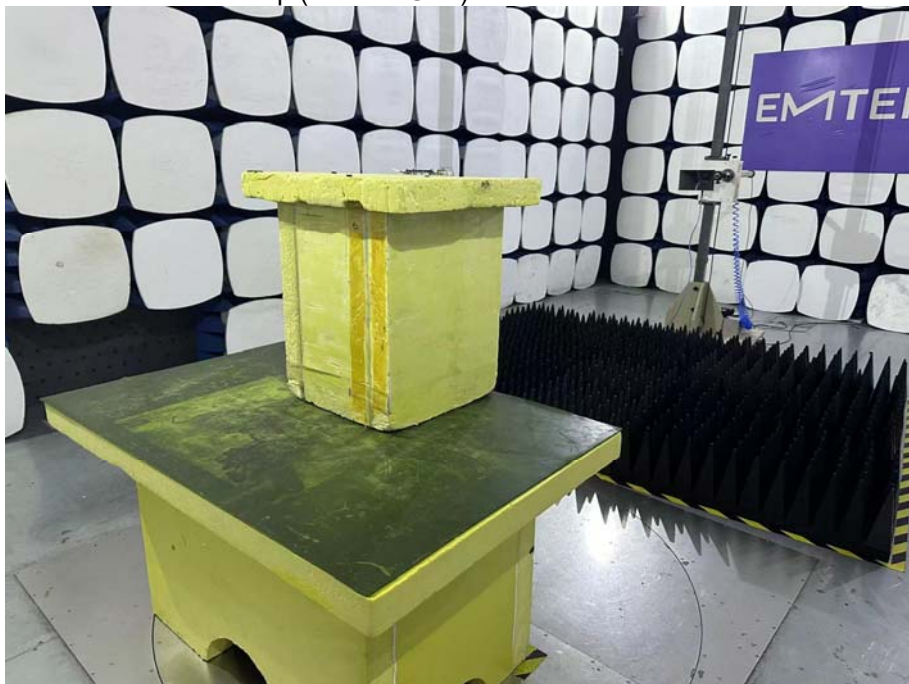

TEST SETUP PHOTOS

1.1. Photos of Radiation Emission Measurement

Spurious Emission Test Setup (30MHz-1GHz)

Spurious Emission Test Setup (Above 1GHz)

----- The End -----