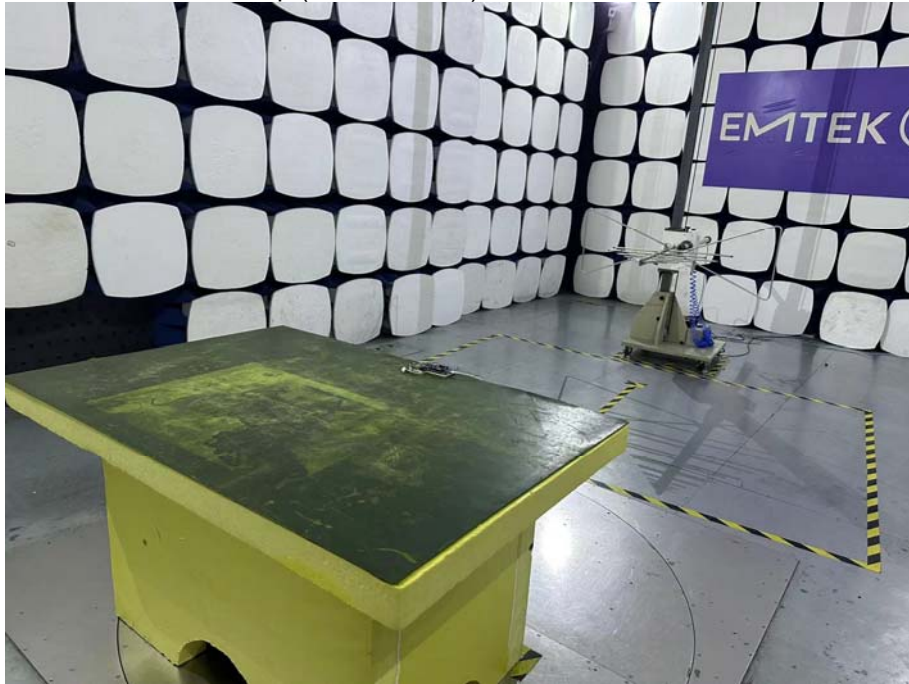

TEST SETUP PHOTOS

1.1. Photos of Radiation Emission Measurement

Spurious Emission Test Setup (30MHz-1GHz)

Spurious Emission Test Setup (Above 1GHz)

----- The End -----