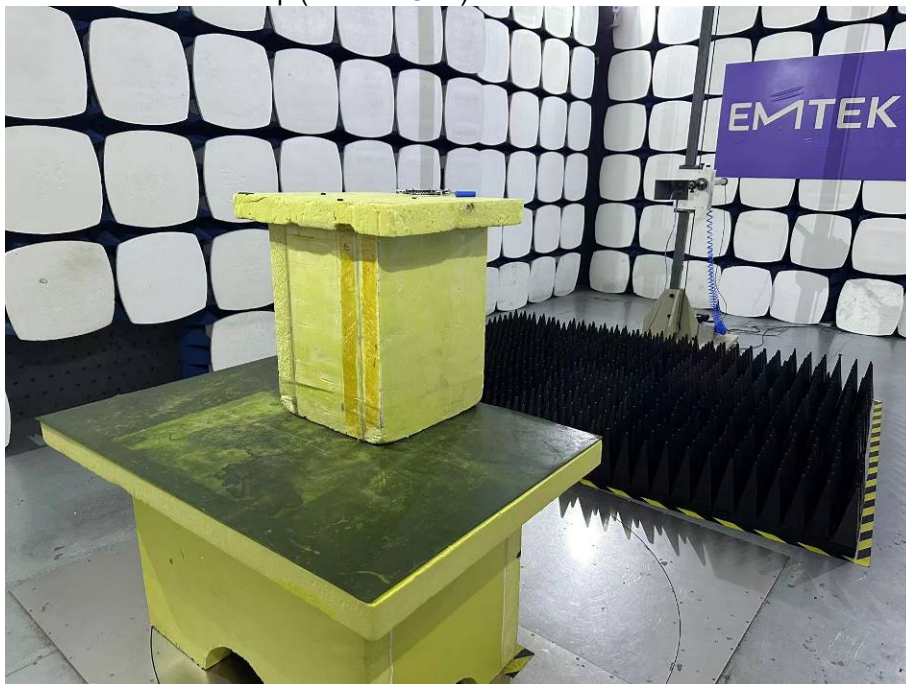

TEST SETUP PHOTOS

1.1. Photos of Radiation Emission Measurement

Spurious Emission Test Setup (30MHz-1GHz)

Spurious Emission Test Setup (Above 1GHz)

----- The End -----