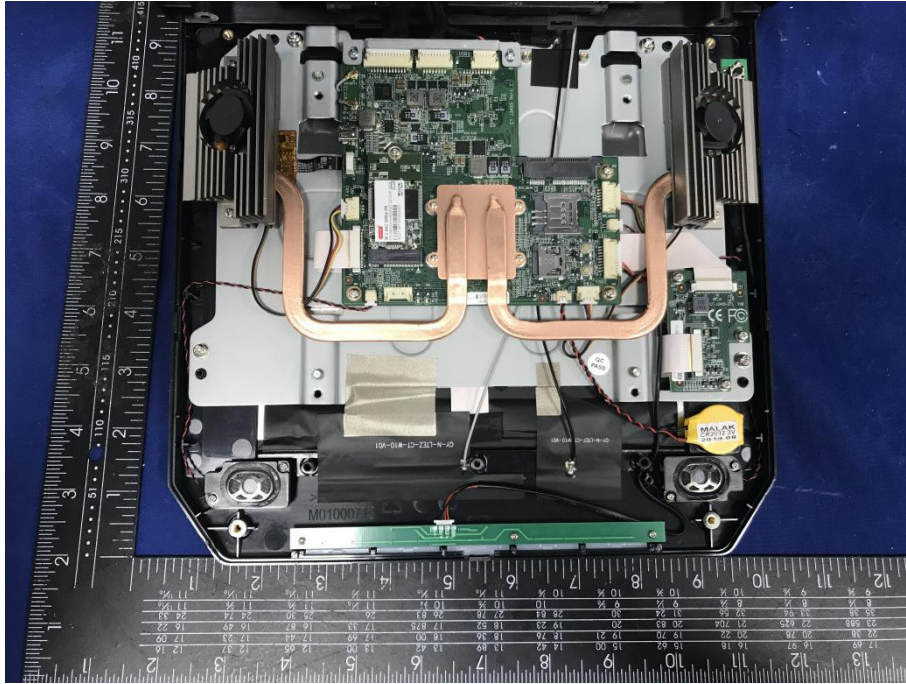

Model:W10

RP80 Printer PCB

J3455 PCB

Bluetooth and WIFI Antenna