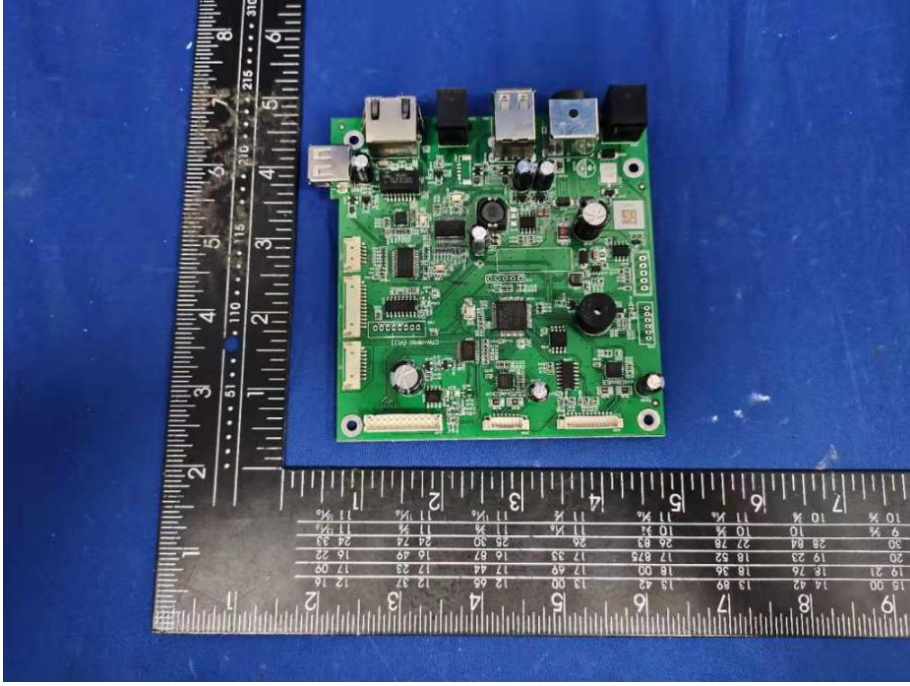

Model:W10

RP80 Printer PCB

J3455 PCB

Bluetooth and WIFI Antenna