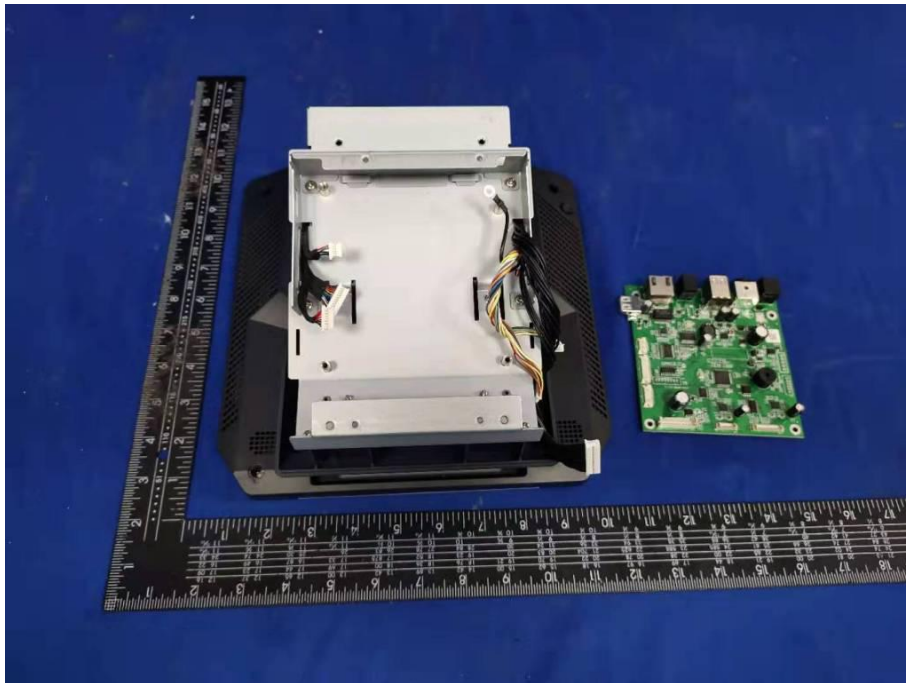

Model:W10

RP80 Printer PCB

J3455 PCB

Bluetooth and WIFI Antenna