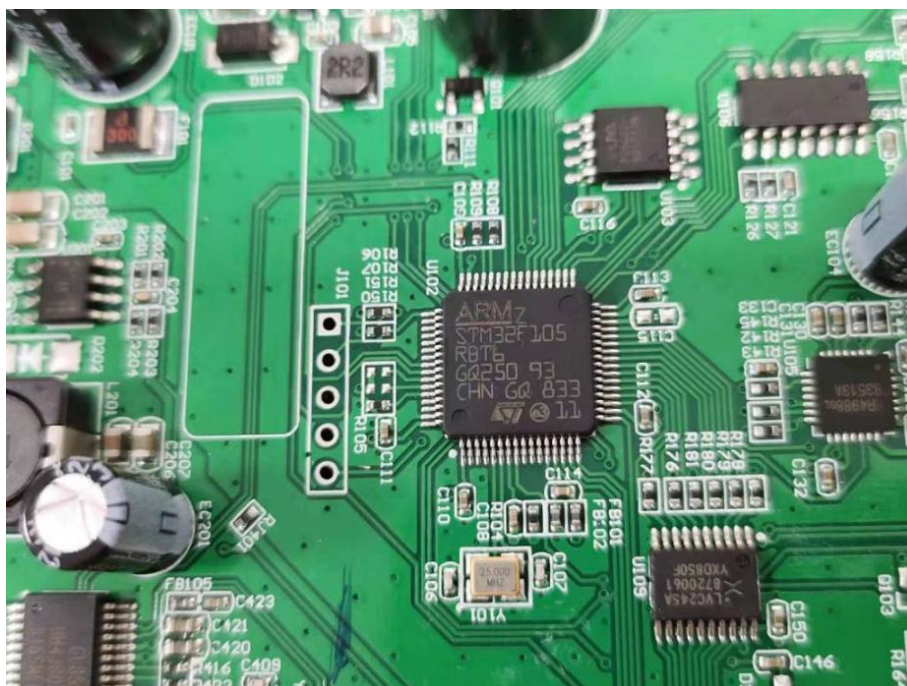

Model:W10

RP80 Printer PCB

J3455 PCB

Bluetooth and WIFI Antenna