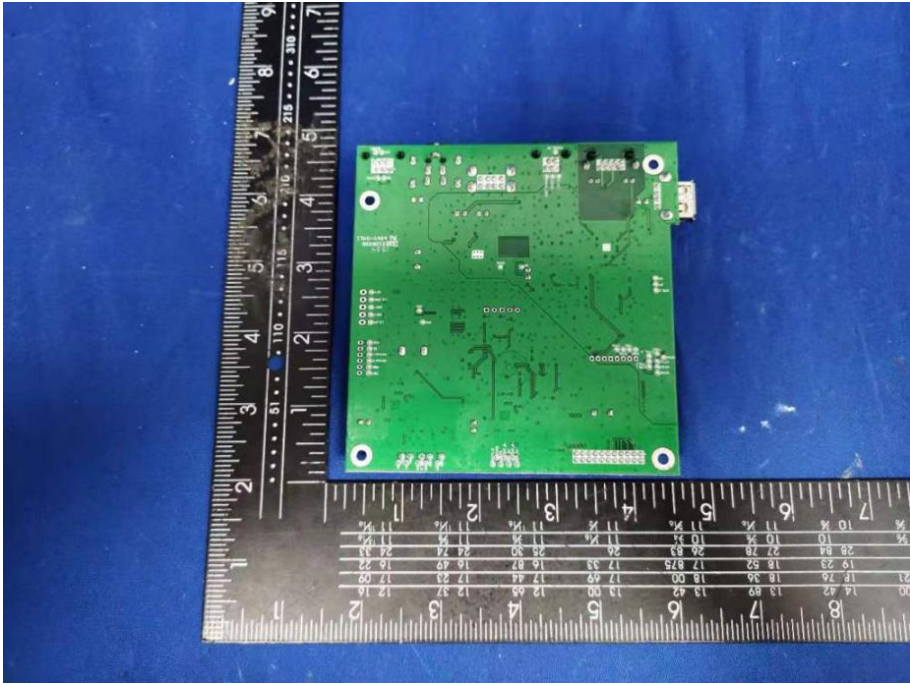

Model:W10

RP80 Printer PCB

J3455 PCB

Bluetooth and WIFI Antenna