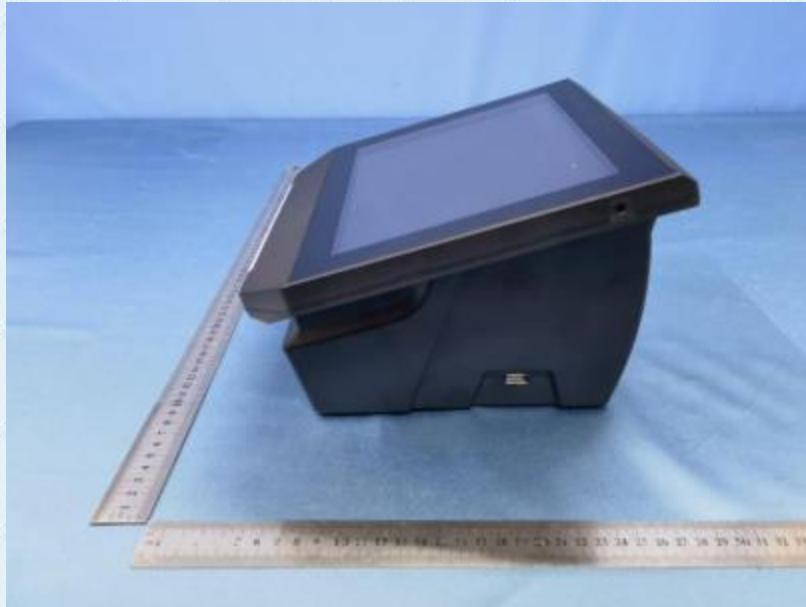

-----End-----