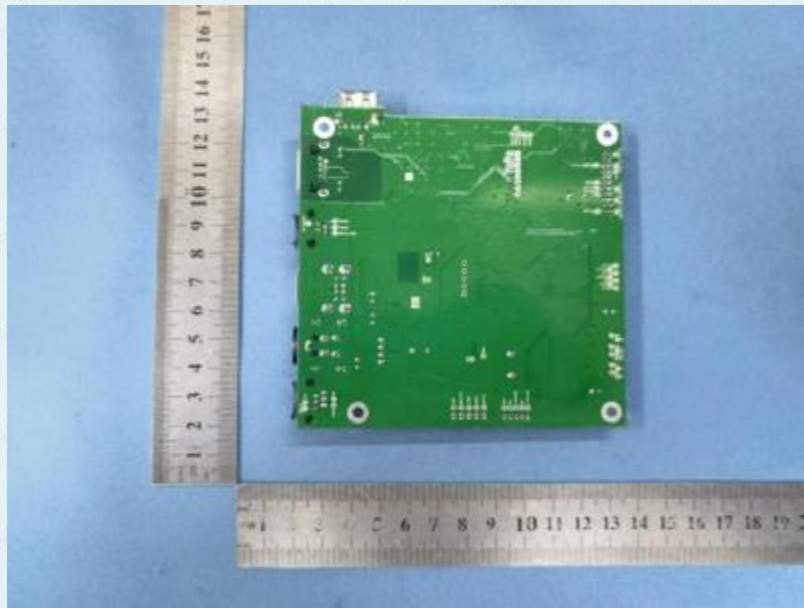

Product Name: POS SYSTEM

Test Model No.: H10-4

## EUT Constructional Details

### Internal Photo

-----End-----