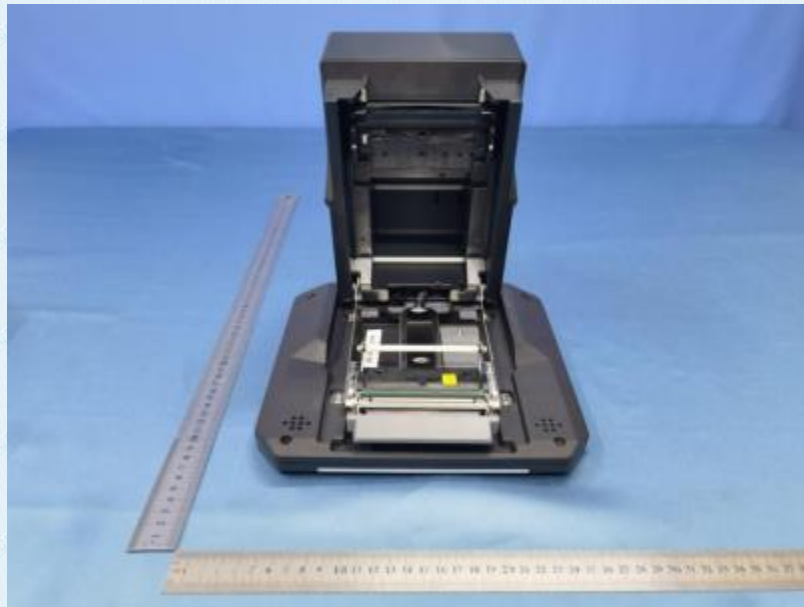

Product Name: POS SYSTEM

Test Model No.: H10-4

### Internal Photo

-----End-----