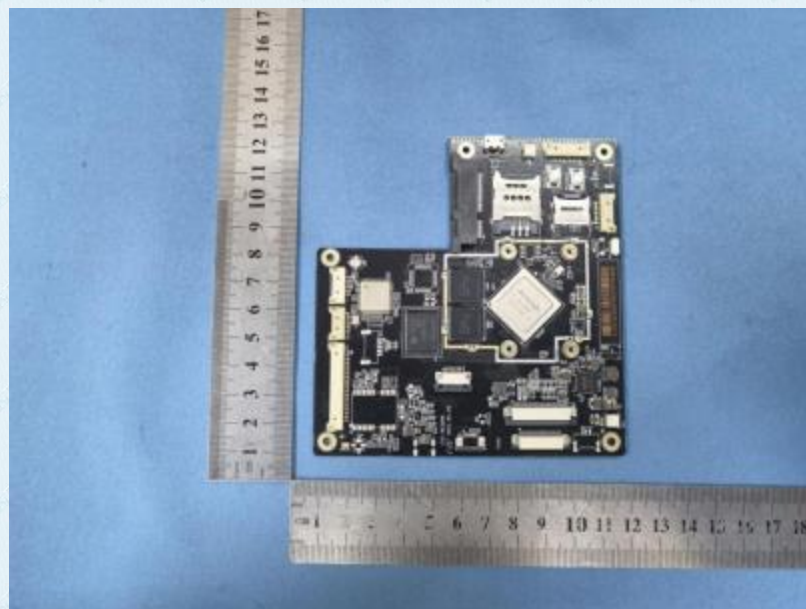

Product Name: POS SYSTEM

Test Model No.: H10-4

### Internal Photo

-----End-----