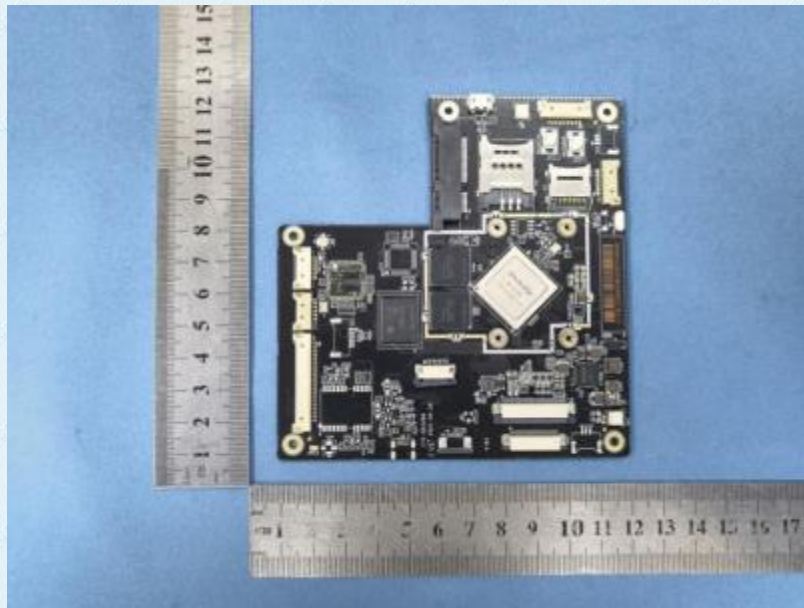

Product Name: POS SYSTEM

Test Model No.: H10-4

### Internal Photo

-----End-----