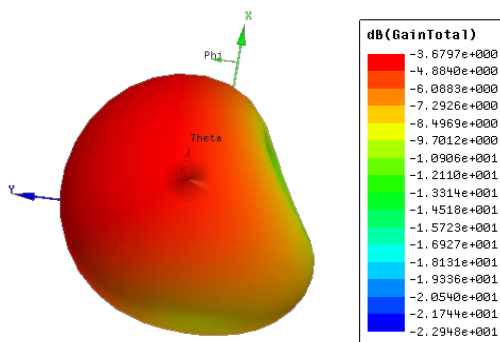

↵  
 Antenna Type: Chip Antenna↵  
 Peak Antenna Gain: 1.5 dBi↵  
 Frequency Range: 2420-2480MHz↵

2D:

3D:

Manufacturer: Chongqing Jinyu Electronics Co., Ltd  
 Address: No. 11-18, East Section of Changzhou Avenue, Rongchang District, Chongqing