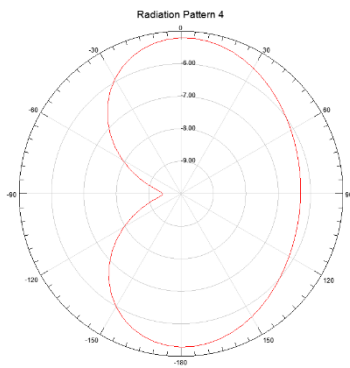

↵  
 Antenna Type: Chip Antenna↵  
 Peak Antenna Gain: 1.5 dBi↵  
 Frequency Range: 2420-2480MHz↵

2D:

3D:

Manufacturer: Chongqing Jinyu Electronics Co., Ltd  
 Address: No. 11-18, East Section of Changzhou Avenue, Rongchang District, Chongqing