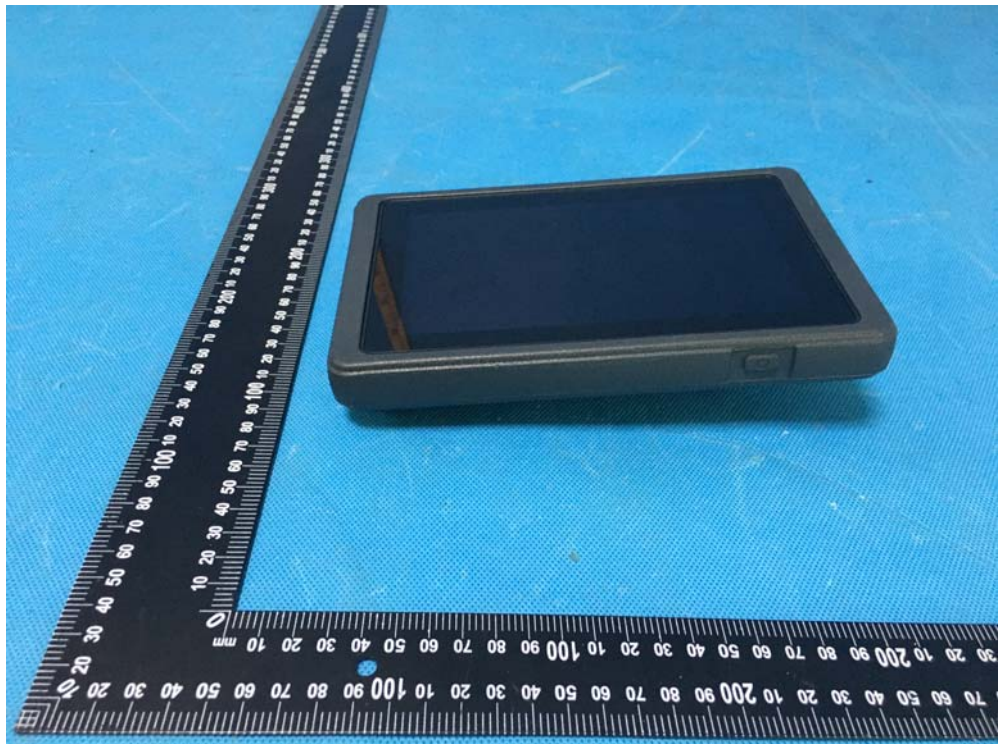

Appendix-Phoenix-Photos