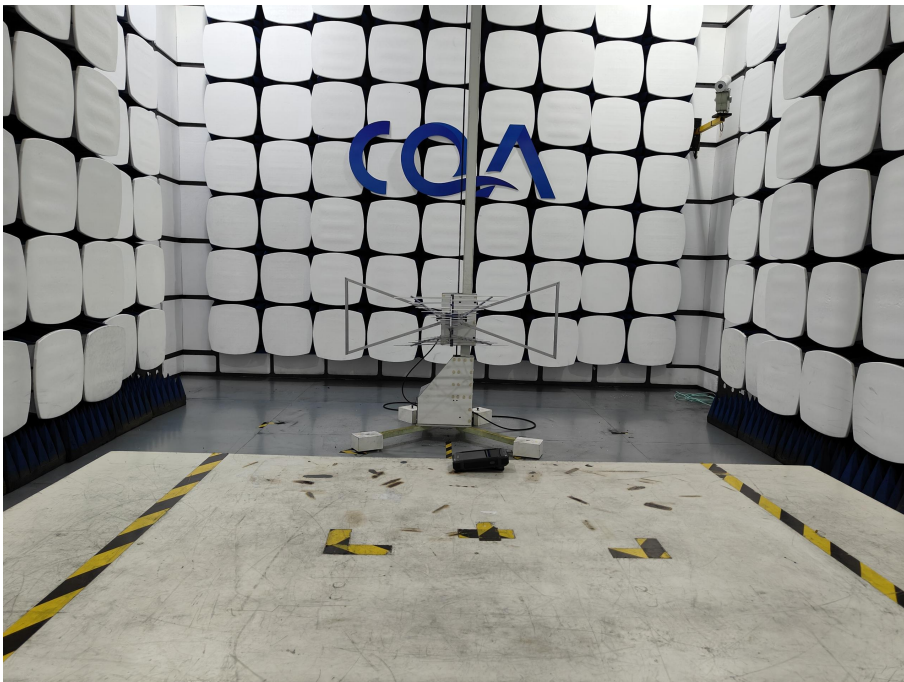

# 1 Photographs - EUT Test Setup

## 1.1 Radiated Spurious Emission

9kHz~30MHz:

30MHz~1GHz:

Above 1GHz: