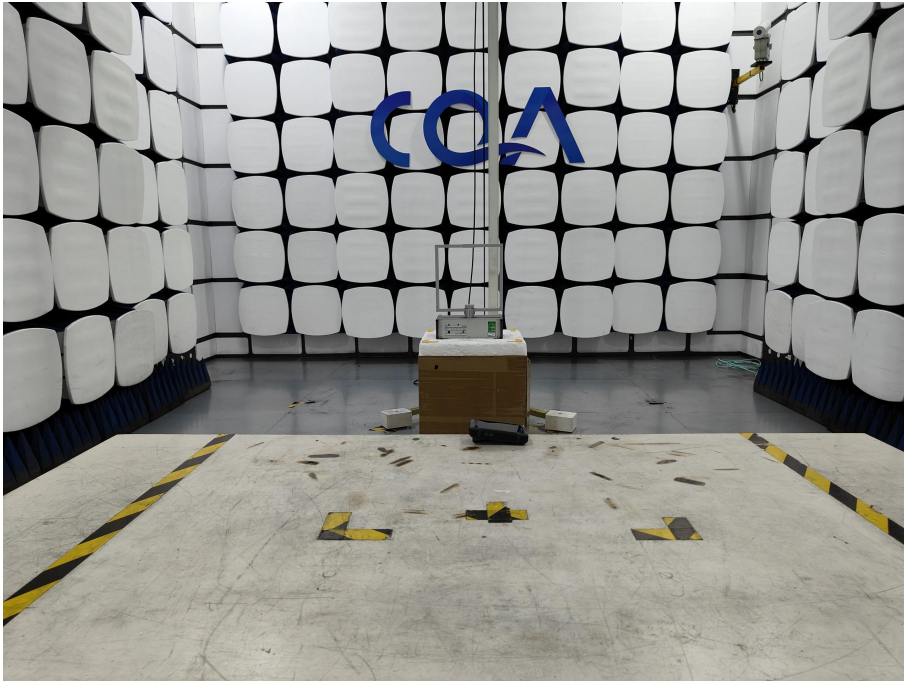

# 1 Photographs - EUT Test Setup

## 1.1 Radiated Spurious Emission

9kHz~30MHz:

30MHz~1GHz:

Above 1GHz: