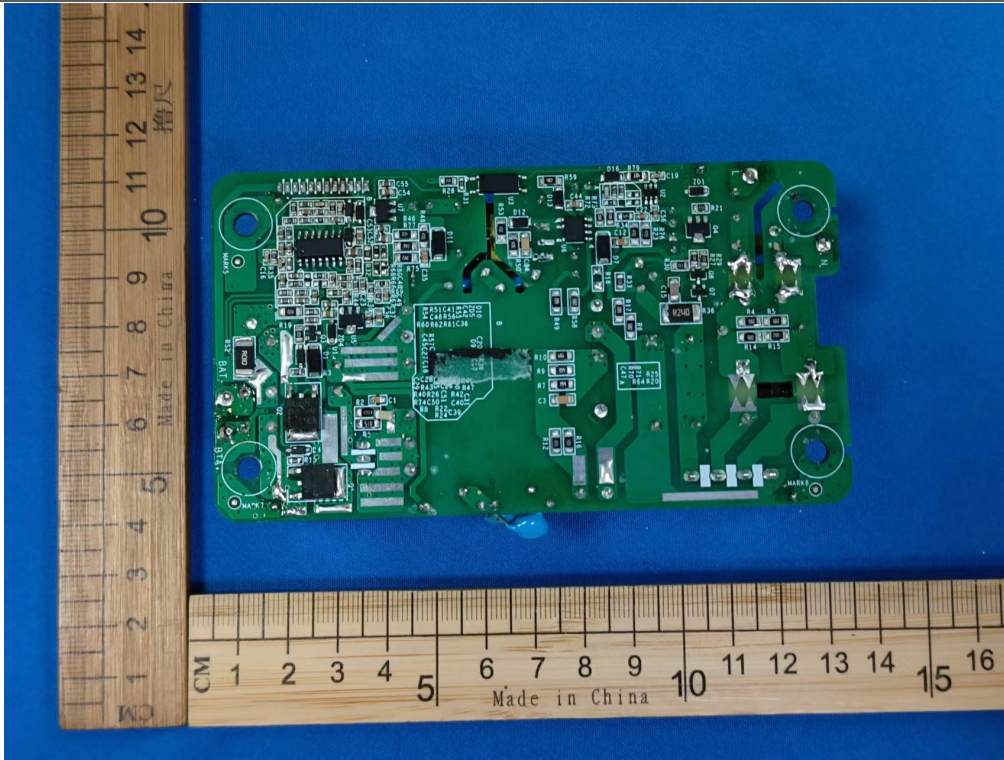

FCC ID:2AVYW-TB6000PRO

Internal Photographs

Photo 1

Photo 2

Photo 3

Photo 4

Photo 5

Photo 6