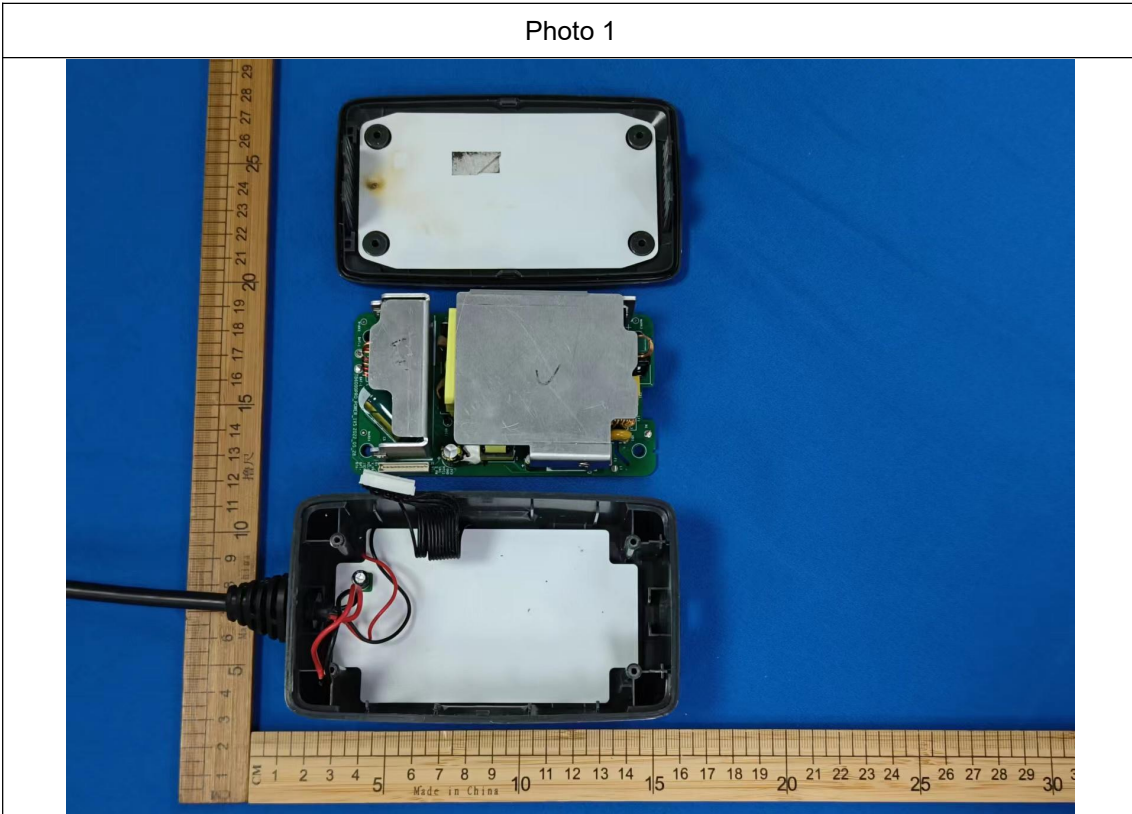

FCC ID:2AVYW-TB6000PRO

Internal Photographs

Photo 1

Photo 2

Photo 3

Photo 4

Photo 5

Photo 6