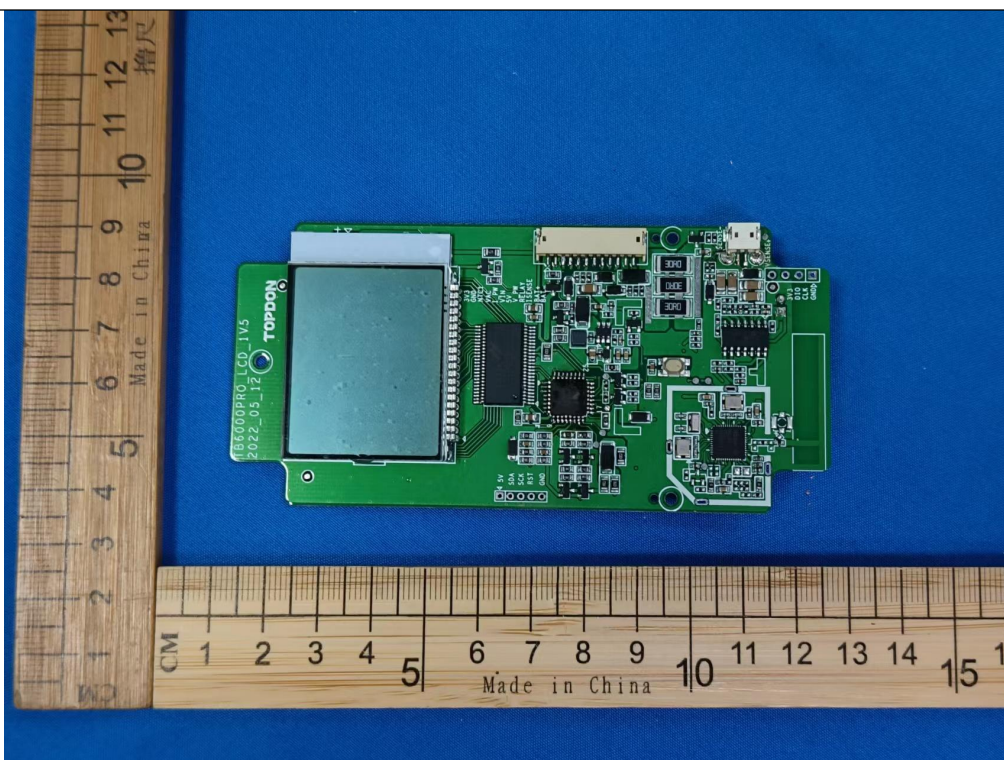

FCC ID:2AVYW-TB6000PRO

Internal Photographs

Photo 1

Photo 2

Photo 3

Photo 4

Photo 5

Photo 6