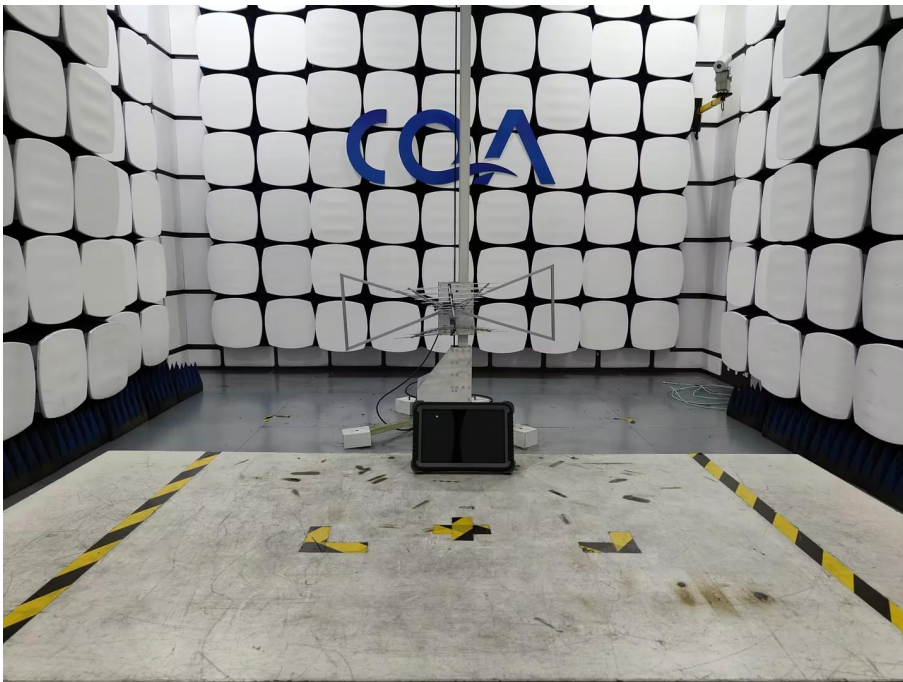

1 Photographs - EUT Test Setup

1.1 Radiated Spurious Emission

9kHz~30MHz:

30MHz~1GHz:

1.2 Conducted Emission