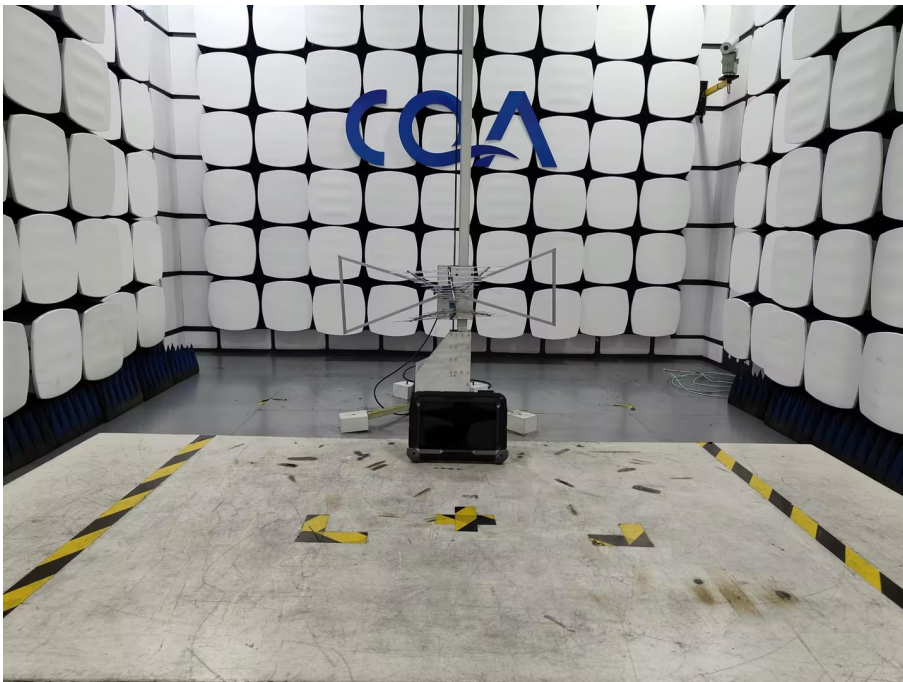

1 Photographs - EUT Test Setup

1.1 Radiated Spurious Emission

9kHz~30MHz:

30MHz~1GHz:

1.2 Conducted Emission