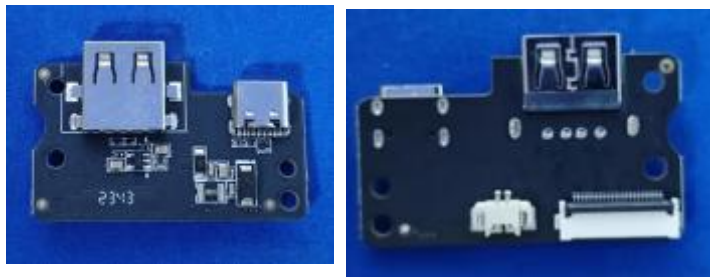

Their electrical circuit design, layout, components used and internal wiring are identical, The difference is that model number and power supply panel. The key differences are the appearance and the model number.

Phoenix Lite 3 (New added model)

Phoenix Lite 2 (Original model)

TKT04 (Original model)

New

Original

Signature: *Hlin Yang*

Grantee Contact: Hlin Yang

Company Name: TOPDON TECHNOLOGY Co., Ltd