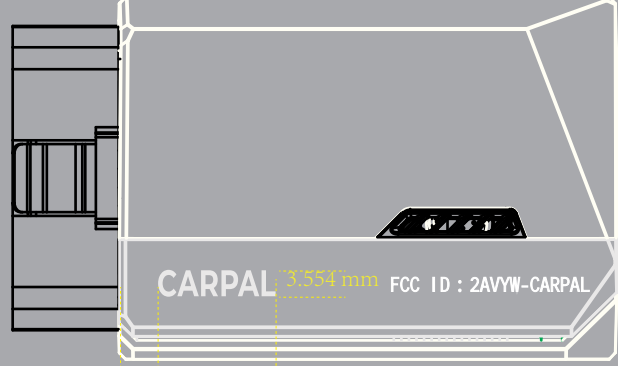

C 4%
M 4%
Y 4%
K 4%
F2F0F0

CARPAL

FCC ID : 2AVYW-CARPAL

5 mm

15.708 mm

3.554 mm

TOPDON

21.202 mm

8.815 mm

3.462 mm