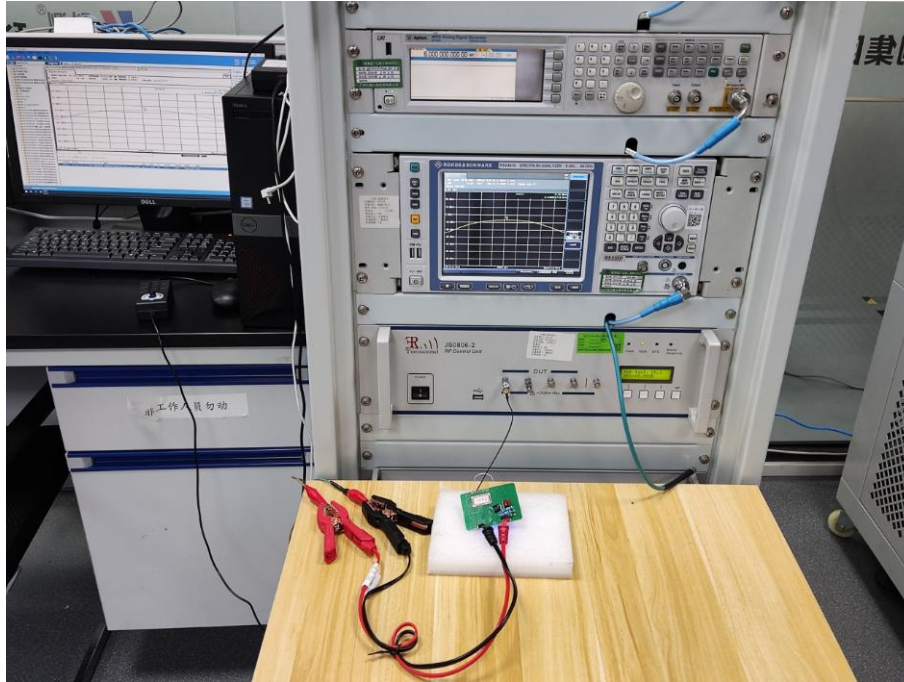

Model:BT Mobile Pro

Radiated Measurement (Below 1GHz)

Radiated Measurement (Above 1GHz)

RF Conducted

CONDUCTED EMISSION TEST SETUP