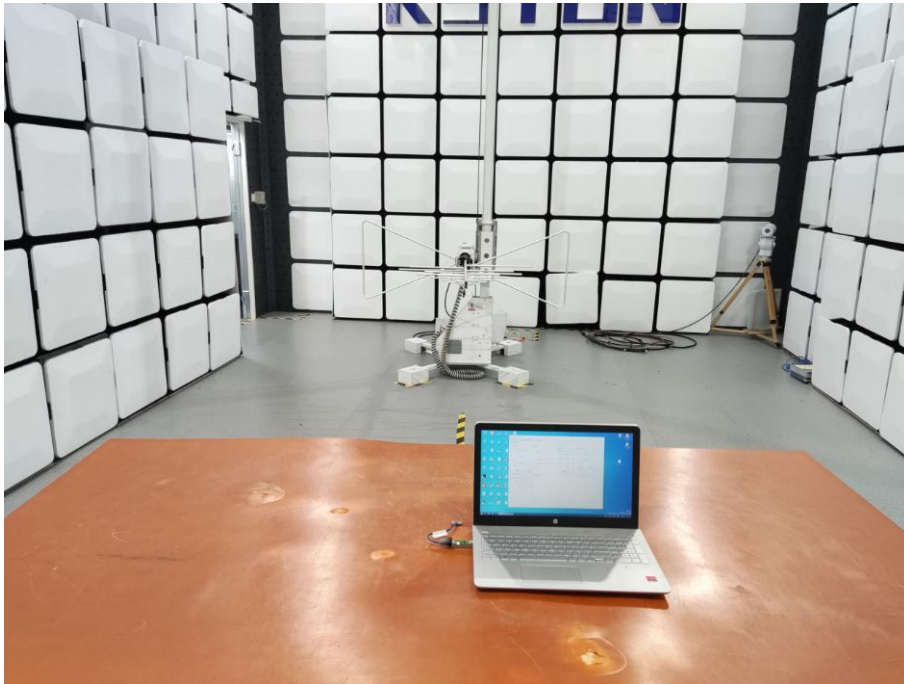

Model:BT700 Pro

Radiated Measurement (Below 1GHz)

Radiated Measurement (Above 1GHz)

RF Conducted

CONDUCTED EMISSION TEST SETUP