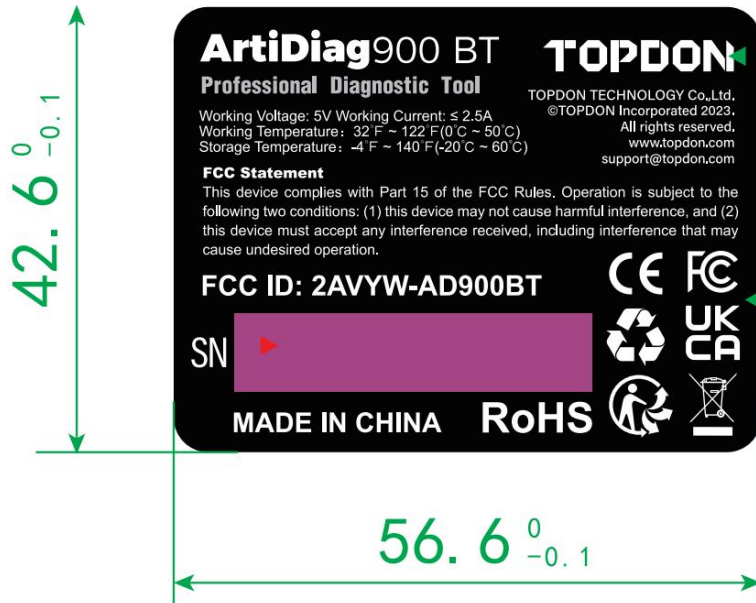

# Label Artwork and Location

Model: ArtiDiag900 BT

## Label and Size:

Location