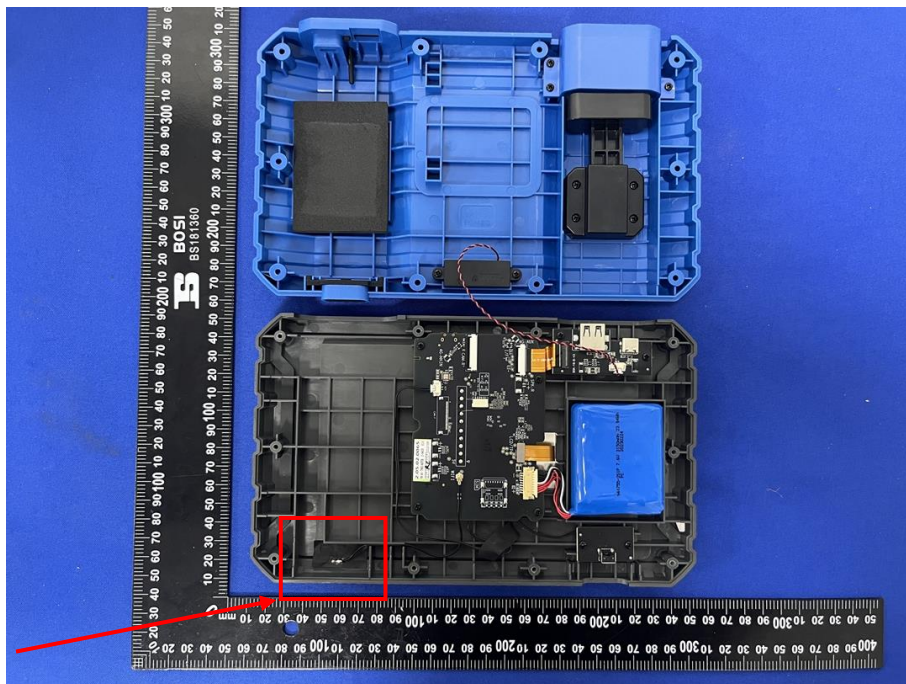

Appendix C: Photographs of EUT

Product: Professional Diagnostic Tool

Model: ArtiDiag900 BT

Internal Photos

Antenna