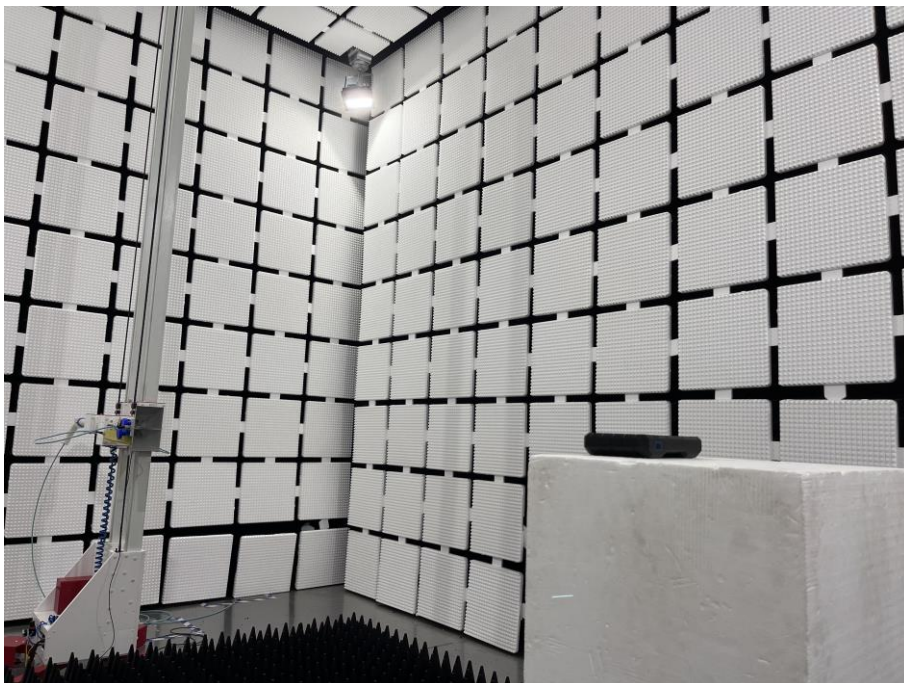

Appendix B: Photographs of Test Setup

Product: Professional Diagnostic Tool
Model: ArtiDiag900 BT
Radiated Emission

Conducted Emission