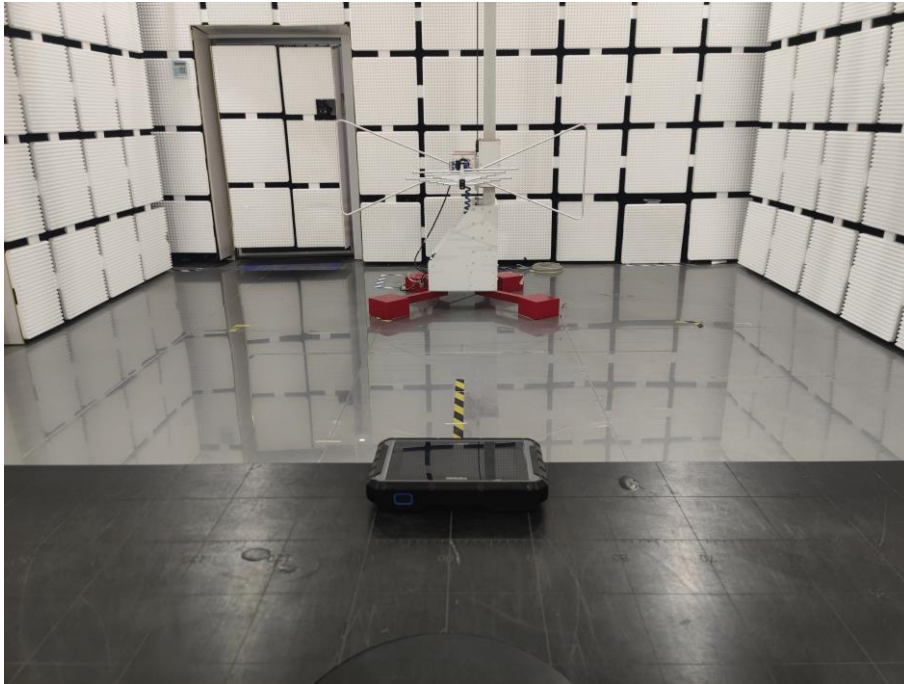

Appendix B: Photographs of Test Setup

Product: Professional Diagnostic Tool
Model: ArtiDiag900 BT
Radiated Emission

Conducted Emission